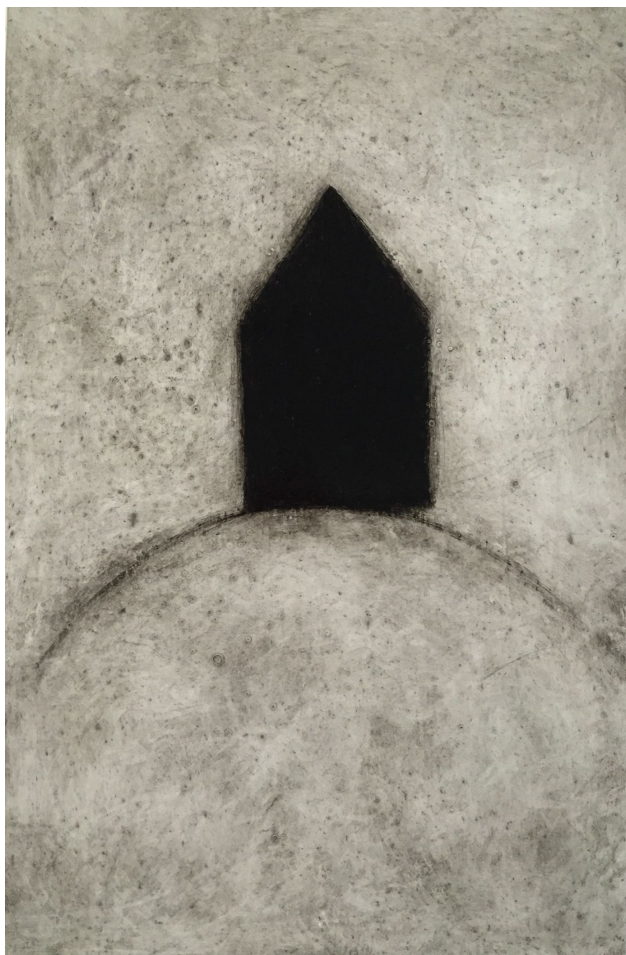

Loic Le Groumellec

Loic Le Groumellec

House, 2013

Laque sur toile

60 x 40 cm

Signé et daté au dos

N° Inv. LLG_2013_18

**Françoise
Livinec**

24,   rue de Penthièvre
75008 Paris

+33 (0)1 40 07 58 09
contact@francoiselivinec.com
www.francoiselivinec.com