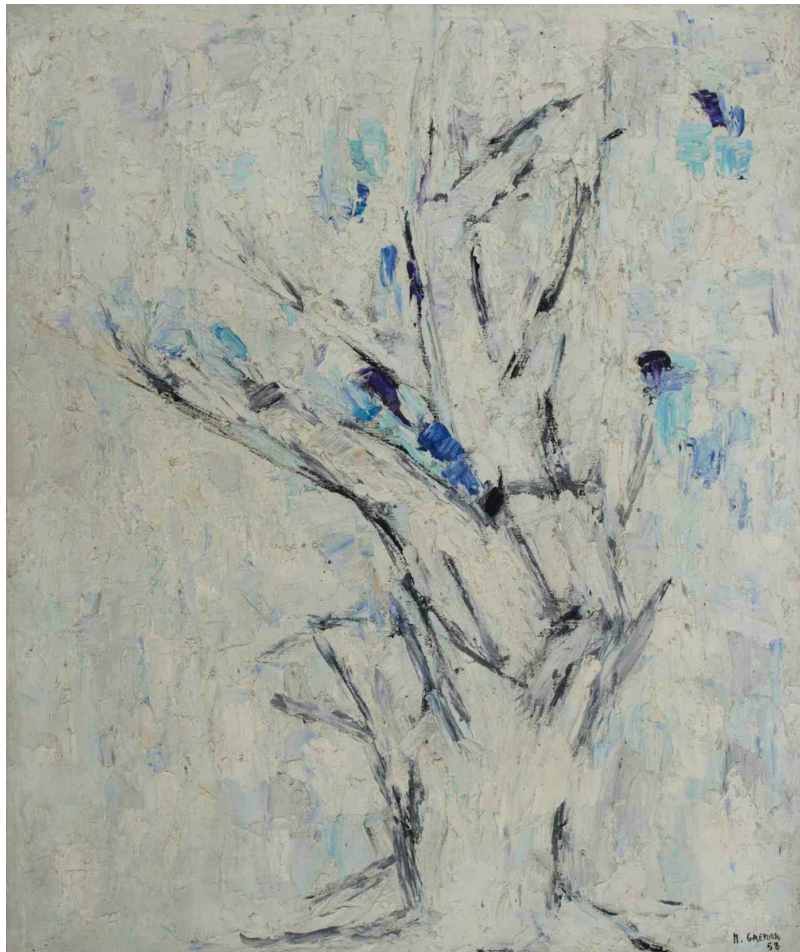

Madeleine Grenier

Madeleine Grenier

Arbre, 1958

Oil on canvas

65 x 54 cm

Signed on low right corner

INV Nbr. MG15120001