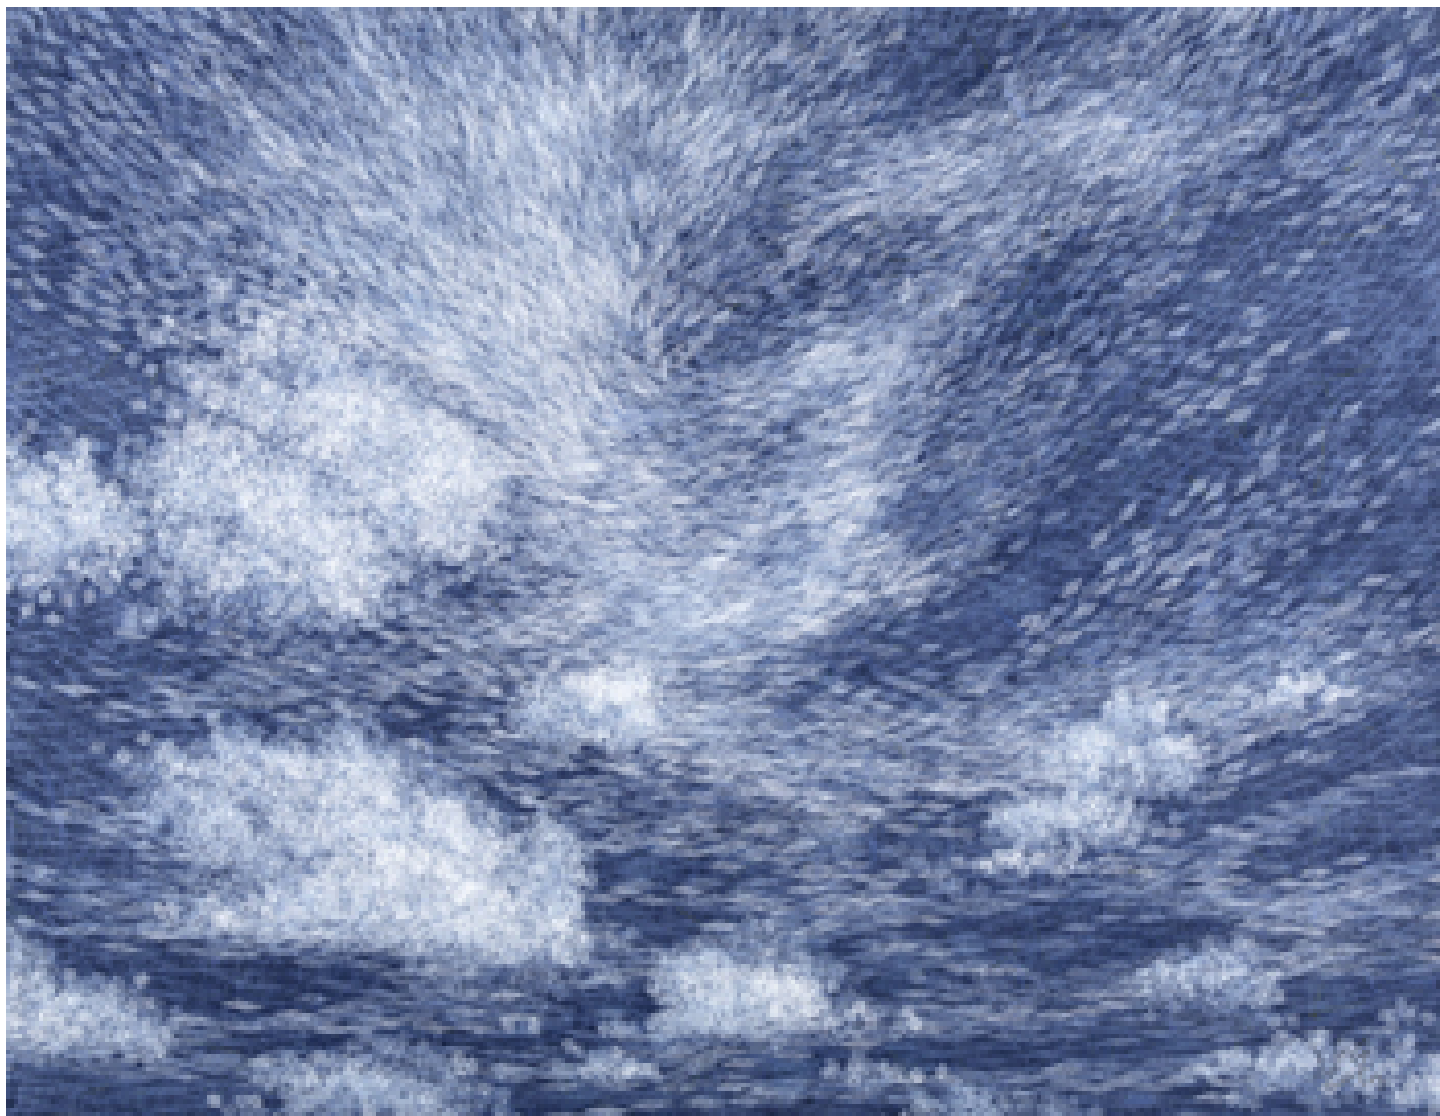

Kang Un

Kang Un

Air and Dream, 2017

Korean paper, dyed paper on canvas

41 x 53 cm

INV Nbr. KU2017_02

**Françoise
Livinec**

24,   rue de Penthièvre
75008 Paris

+33 (0)1 40 07 58 09
contact@francoiselivinec.com
www.francoiselivinec.com