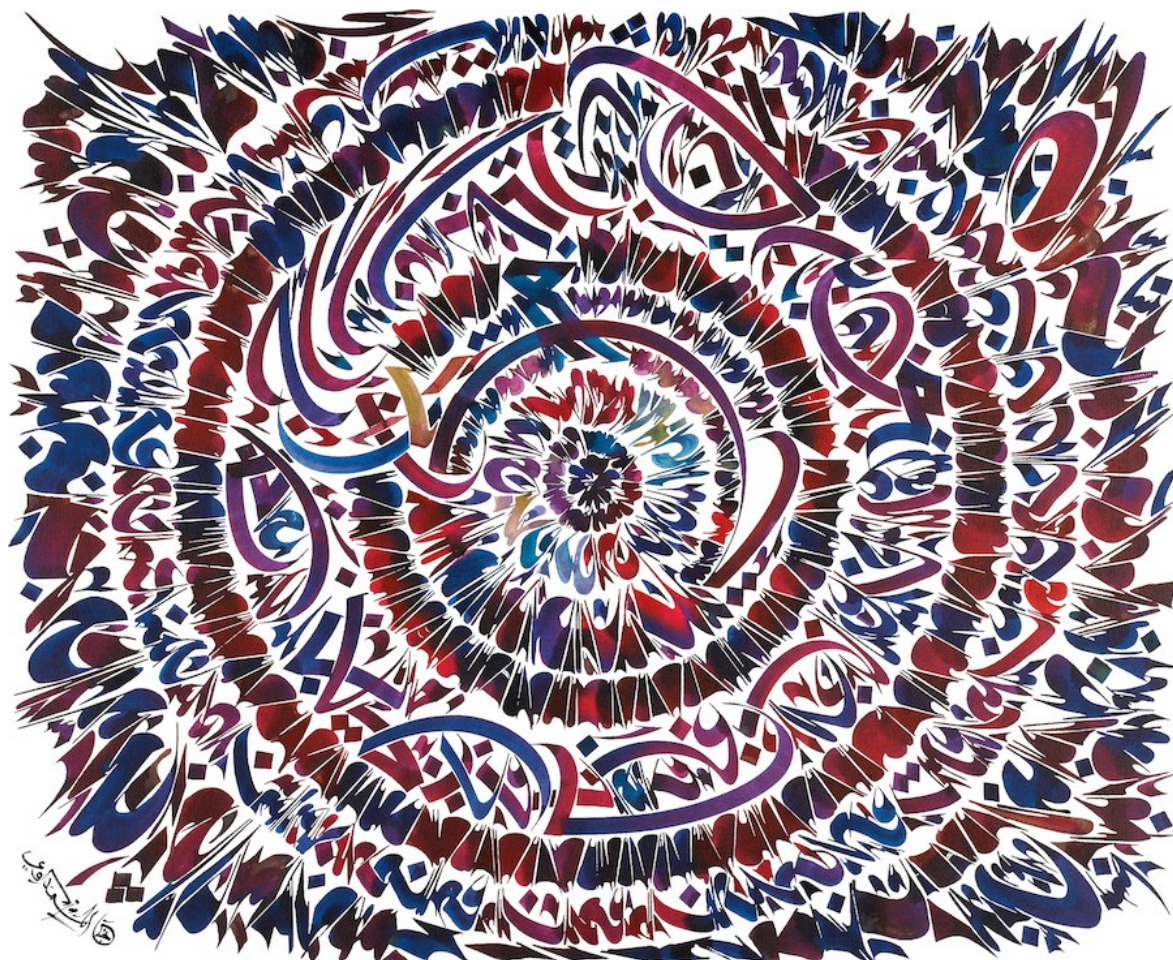

Nja Mahdaoui

Nja Mahdaoui

Walegh 4, 2010

ink on linen canvas

81 x 100 cm

INV Nbr. NM2010_01

**Françoise
Livinec**

24,   rue de Penthièvre
75008 Paris

+33 (0)1 40 07 58 09
contact@francoiselivinec.com
www.francoiselivinec.com