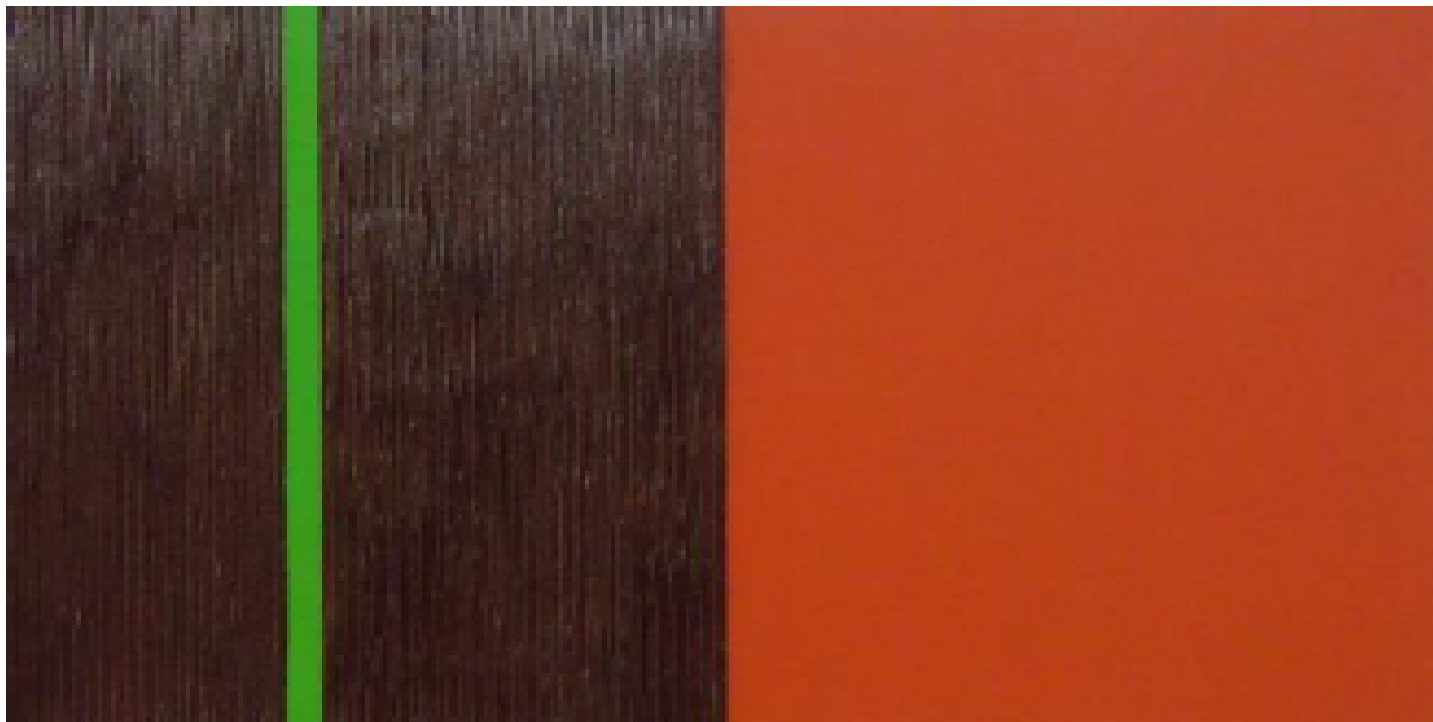

Ko Song Hwa

Ko Song Hwa

Serenite, 2009

Serenite

Oil on canvas

20 x 40 cm

INV Nbr. KSW2009_04