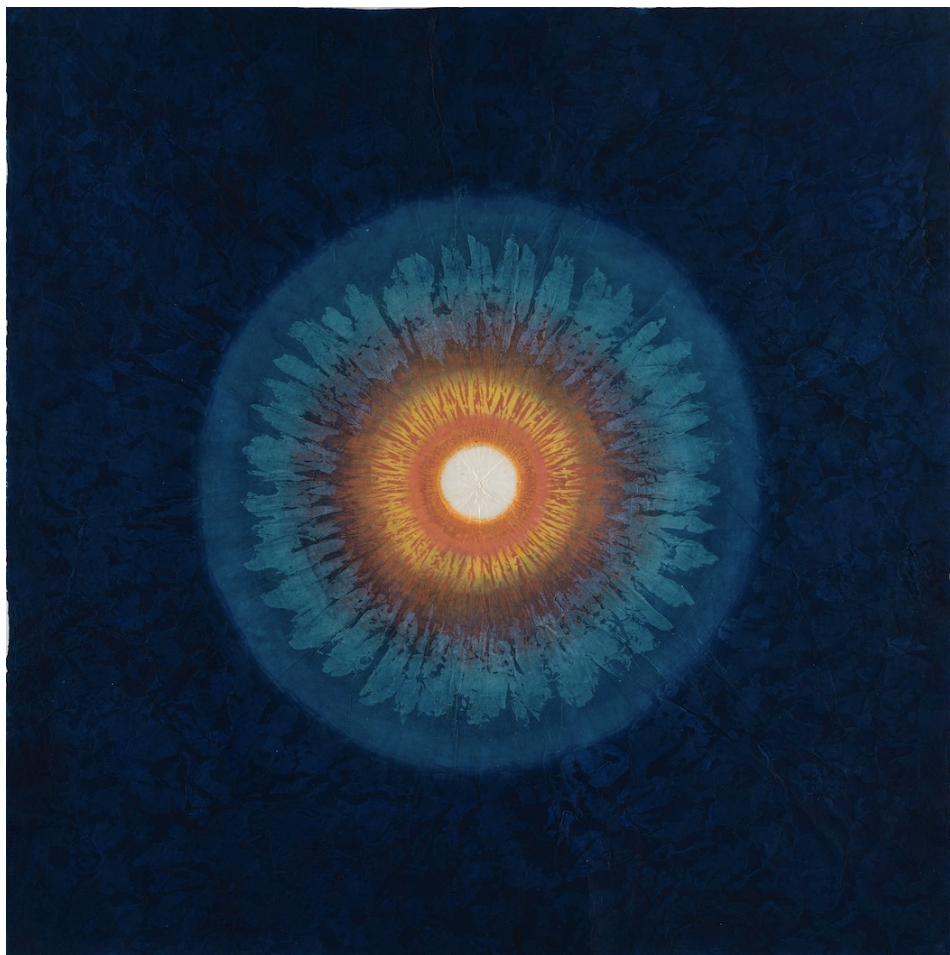

Bétonner, broyer, coudre, gratter

Quatre femmes à l'épreuve de la matière

Bernadette Bour, Gabrielle Decazes, Bang Hai Ja, Hur Kyung-Ae

From 27 January 2019 to 30 March 2019

Opening date 27 January 2019

Bang Hai Ja

Bang Hai Ja

Naissance de lumière, 2014

Natural pigments on paper

127 x 127 cm

Signed on the back

INV Nbr. BHJ_2014_1

**Françoise
Livinec**

24, rue de Penthièvre
75008 Paris