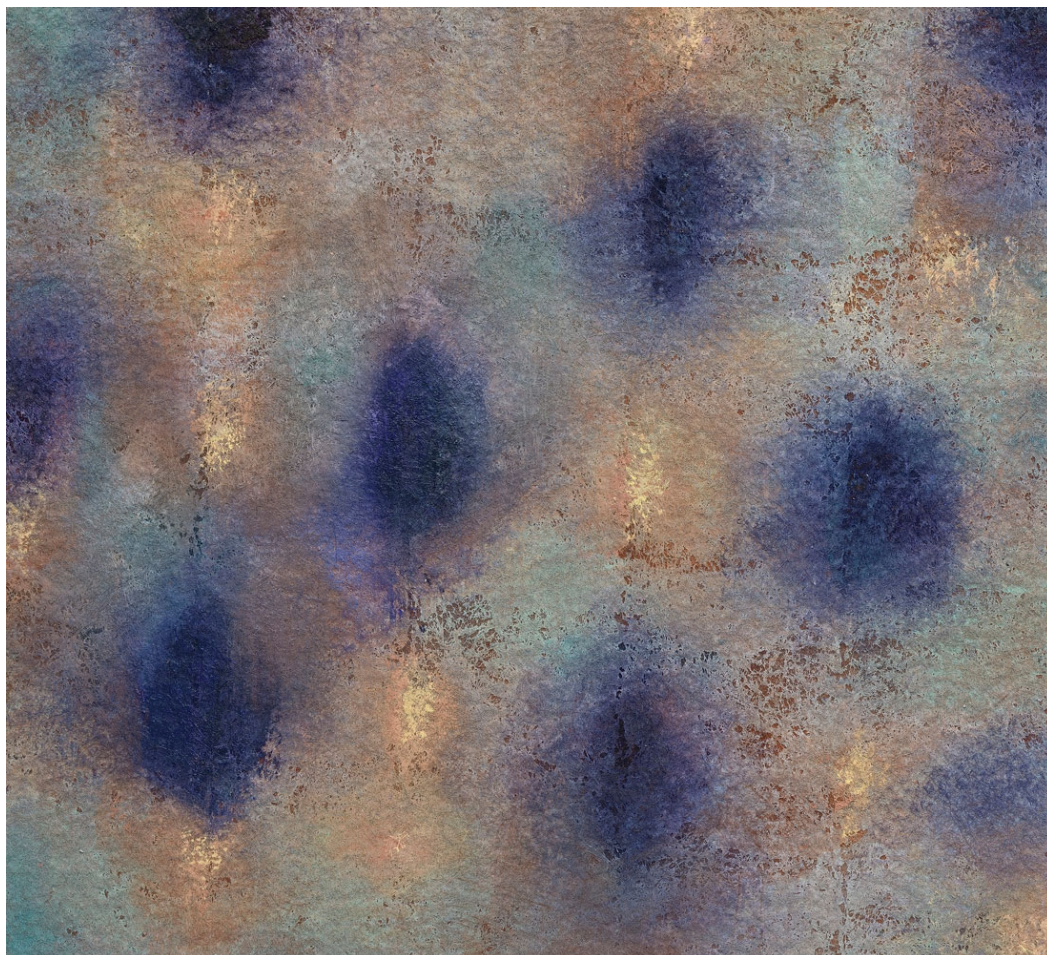

Bang Hai Ja

Bang Hai Ja

Matière-Lumière, 2004 - 2016

Natural pigments on geotextile

40.8 x 44 cm

Signed and dated on the back

INV Nbr. BHJ2004_5

**Françoise
Livinec**

24,   rue de Penthièvre
75008 Paris

+33 (0)1 40 07 58 09
contact@francoiselivinec.com
www.francoiselivinec.com