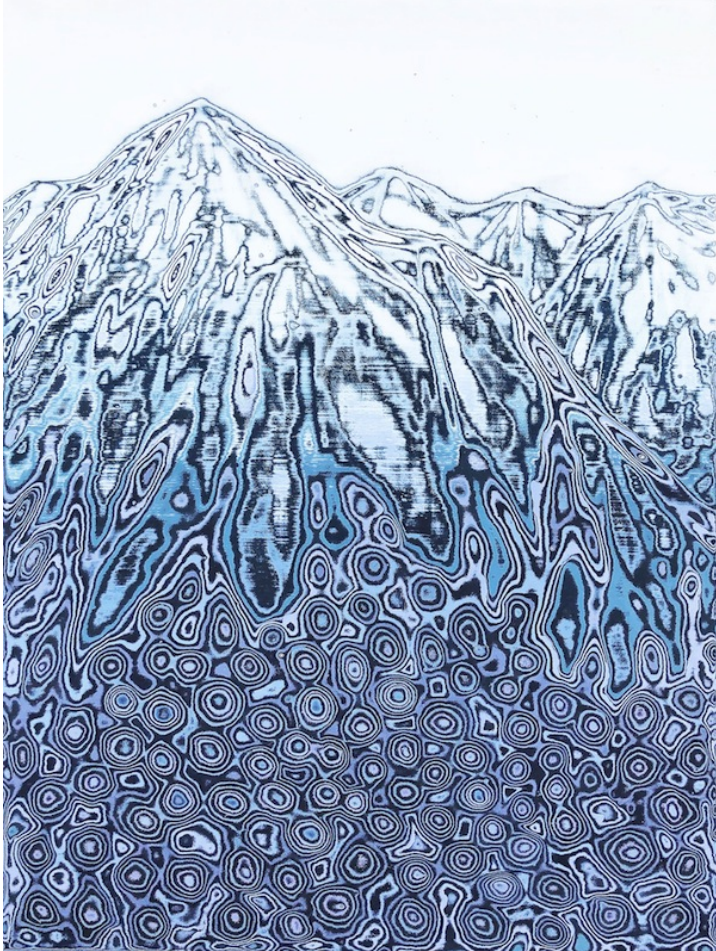

Jang Kwang Bum

Jang Kwang Bum

Mountain B, 2019

Acrylic on canvas and sanding

50,5 x 35,5 cm

signed on the back

INV Nbr. JKB2019_14

**Françoise
Livinec**

24,   rue de Penthièvre
75008 Paris

+33 (0)1 40 07 58 09
contact@francoiselivinec.com
www.francoiselivinec.com