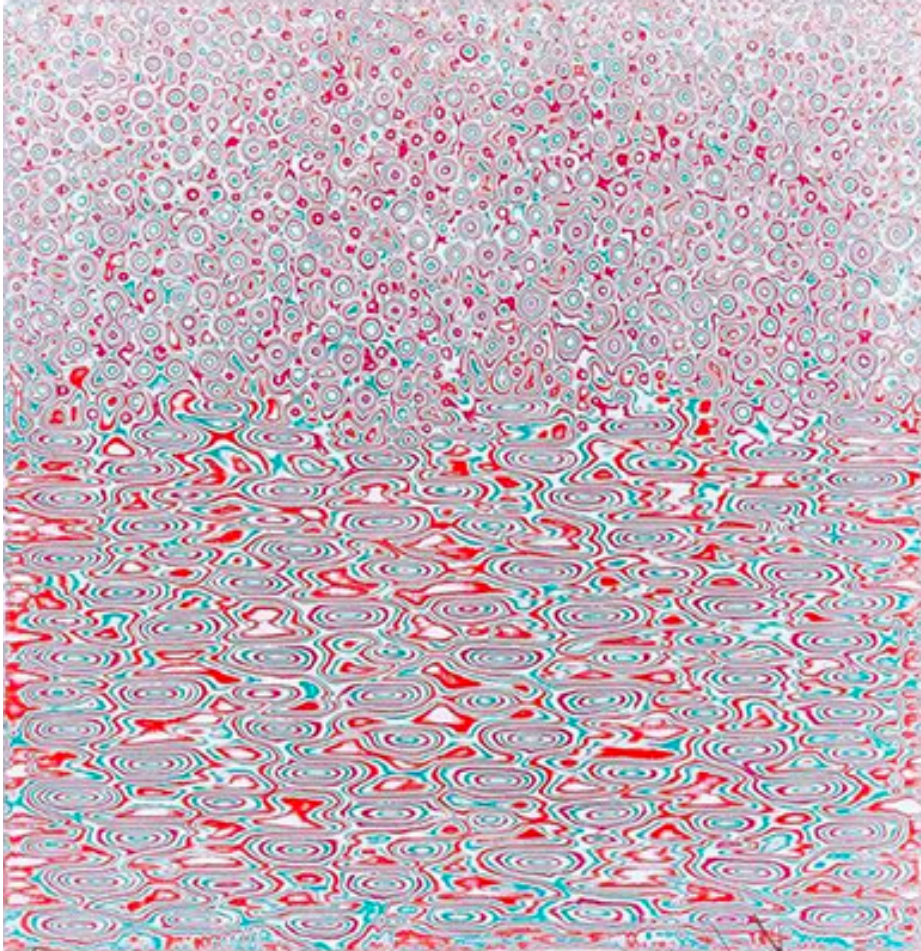

Jang Kwang Bum

Jang Kwang Bum

Reffet P, 2019

Acrylic on canvas and sanding

80 x 80 cm

Signed back

INV Nbr. KBJ2019_07