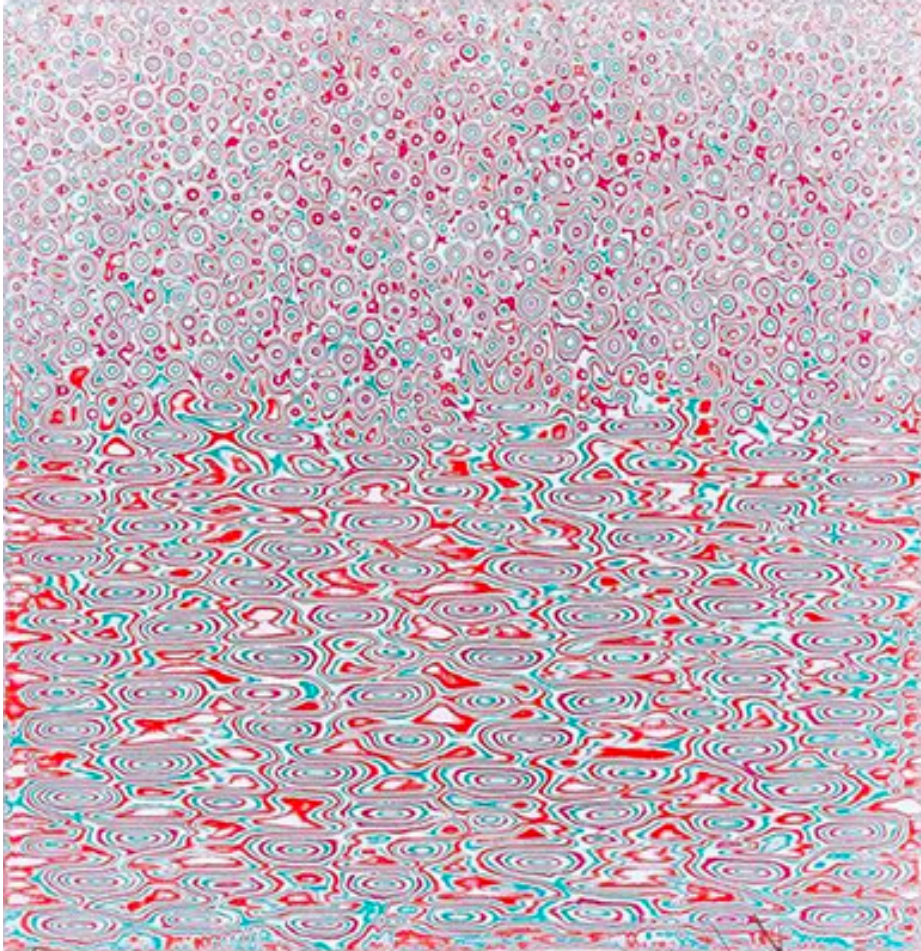

Jang Kwang Bum

Jang Kwang Bum

Reffet P, 2019

Acrylic on canvas and sanding

80 x 80 cm

Signed back

INV Nbr. KBJ2019_07

**Françoise
Livinec**

24,   rue de Penthièvre
75008 Paris

+33 (0)1 40 07 58 09
contact@francoiselivinec.com
www.francoiselivinec.com