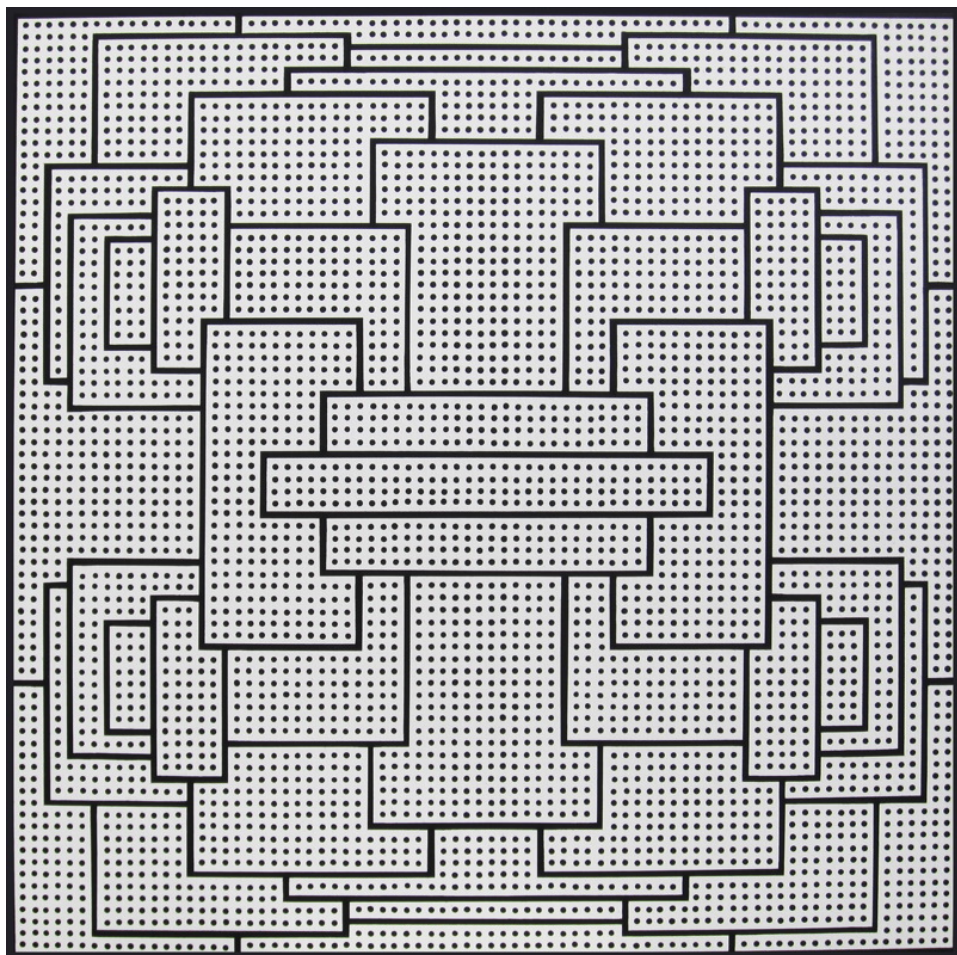

Philippe Compagnon

**Philippe Compagnon**

*Untitled, 2015*

Acrylic on canvas

80 x 80 cm

signed back

INV Nbr. PHC2019\_07

**Françoise  
Livinec**