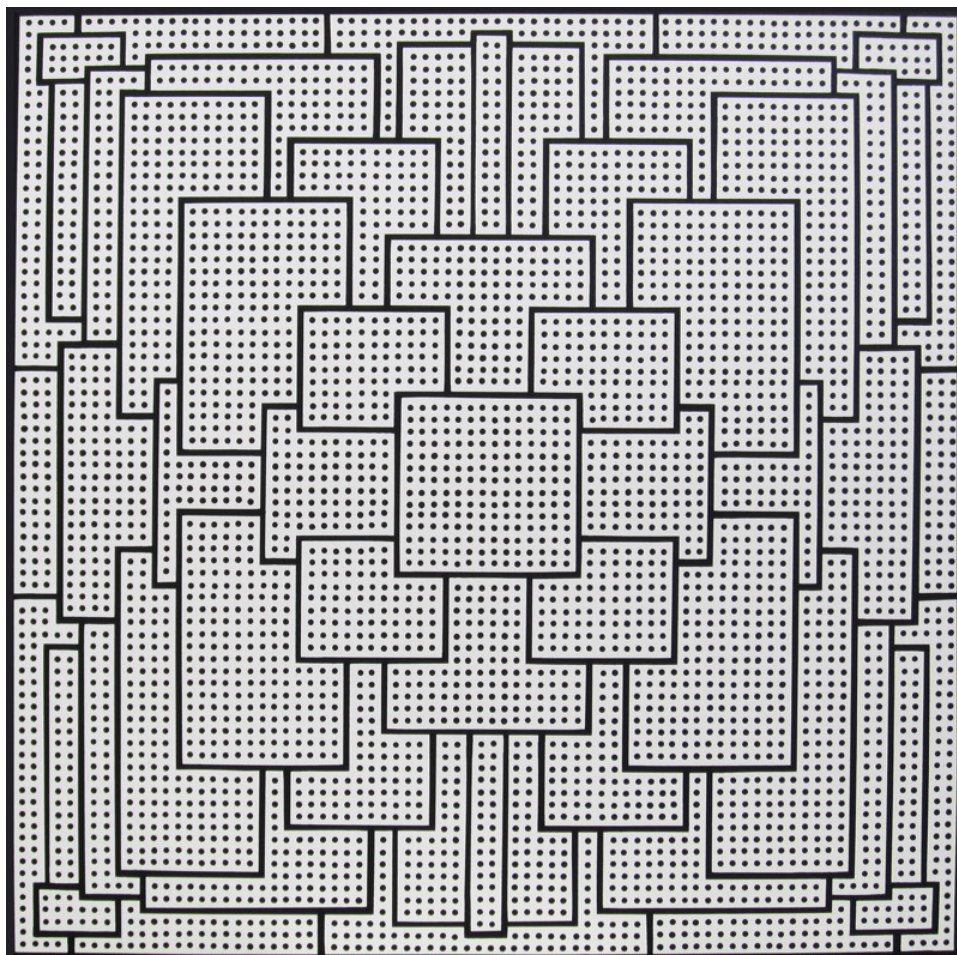

Philippe Compagnon

Philippe Compagnon

Untitled, 2015

Acrylic on canvas

80 x 80 cm

signed back

INV Nbr. PHC2019_06

**Françoise
Livinec**

24, rue de Penthièvre
75008 Paris

+33 (0)1 40 07 58 09
contact@francoiselivinec.com
www.francoiselivinec.com