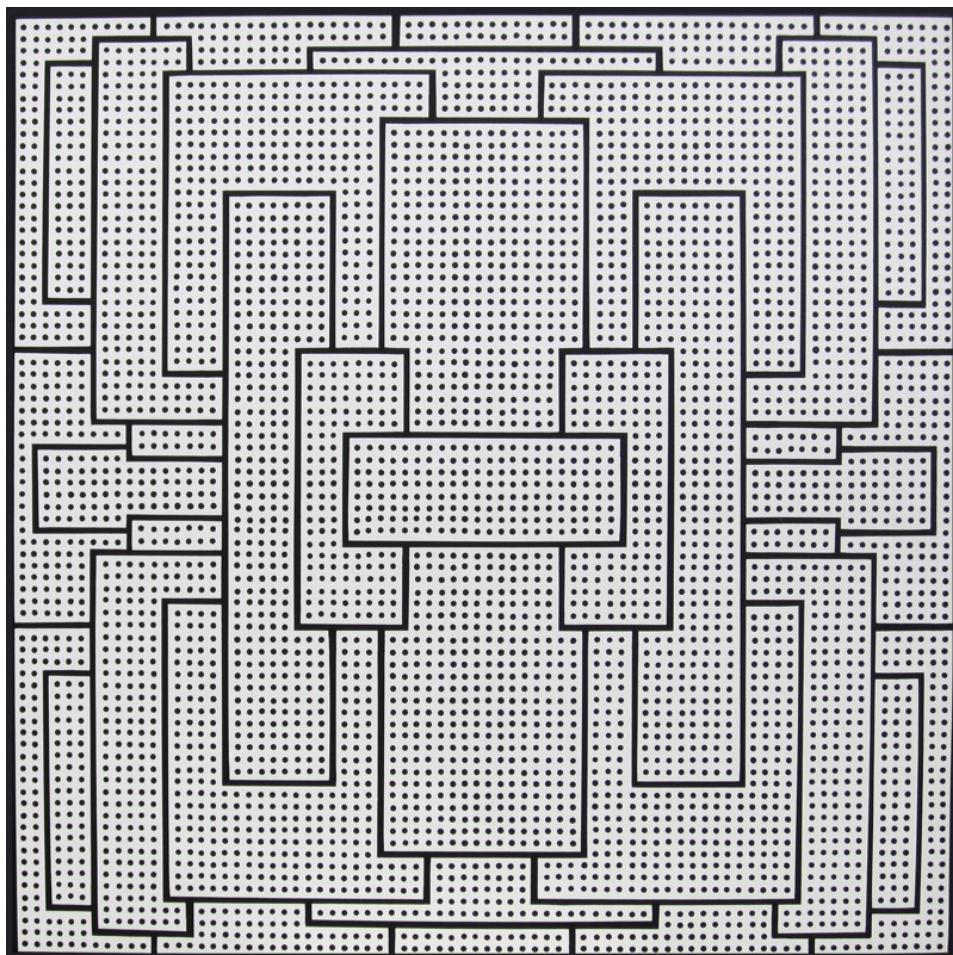

Philippe Compagnon

Philippe Compagnon

Untitled, 2015

Acrylic on canvas

80 x 80 cm

signed back

INV Nbr. PHC2019_05

**Françoise
Livinec**

24,   rue de Penthièvre
75008 Paris

+33 (0)1 40 07 58 09
contact@francoiselivinec.com
www.francoiselivinec.com