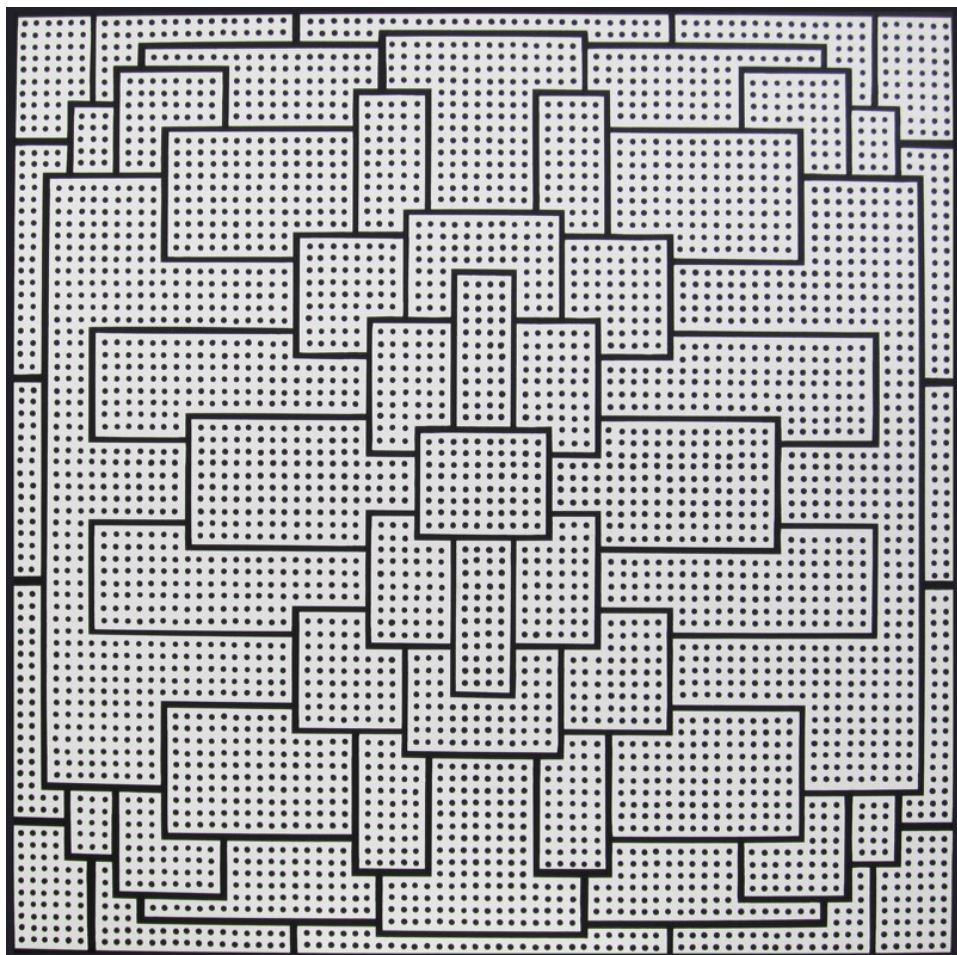

80 x 80 cm

signed back

INV Nbr. PHC2019_07

**Françoise
Livinec**

24, rue de Penthièvre
75008 Paris

+33 (0)1 40 07 58 09
contact@francoiselivinec.com
www.francoiselivinec.com

Philippe Compagnon

Philippe Compagnon