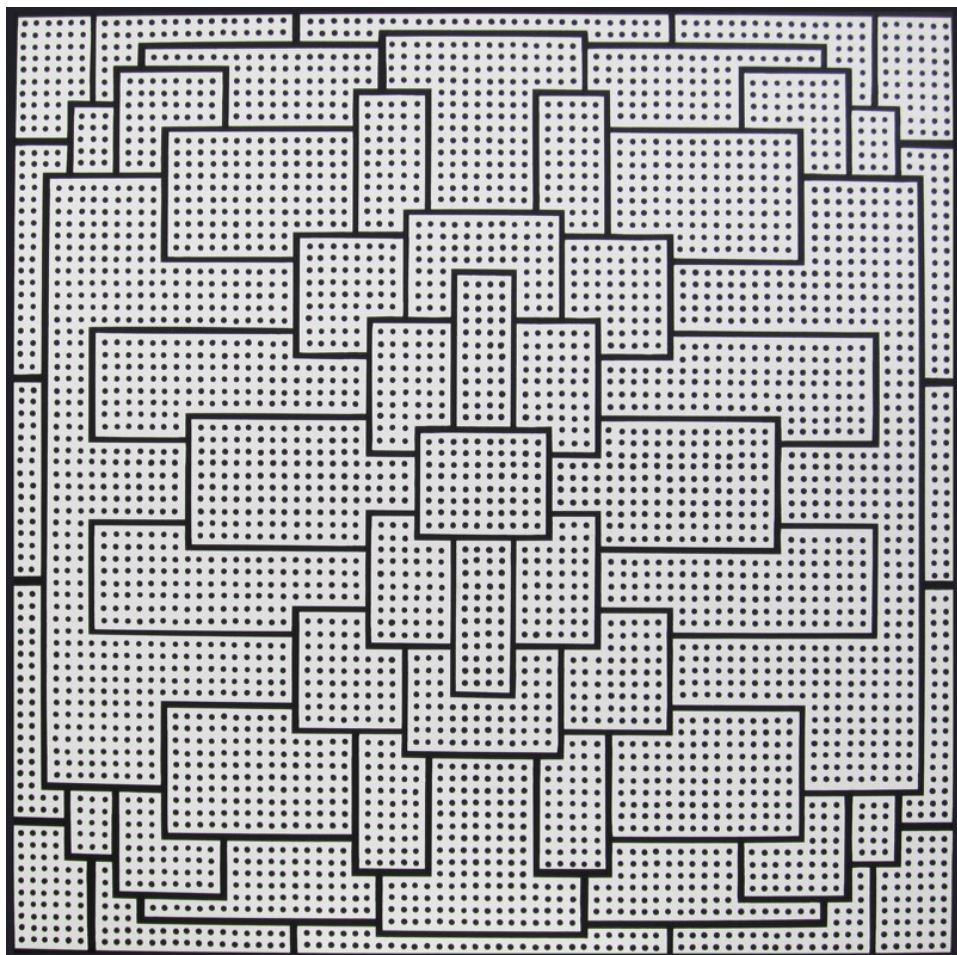

Philippe Compagnon

Philippe Compagnon

Untitled, 2015

Acrylic on canvas

80 x 80 cm

signed back

INV Nbr. PHC2019_08

**Françoise
Livinec**

24, rue de Penthièvre
75008 Paris

+33 (0)1 40 07 58 09
contact@francoiselivinec.com
www.francoiselivinec.com