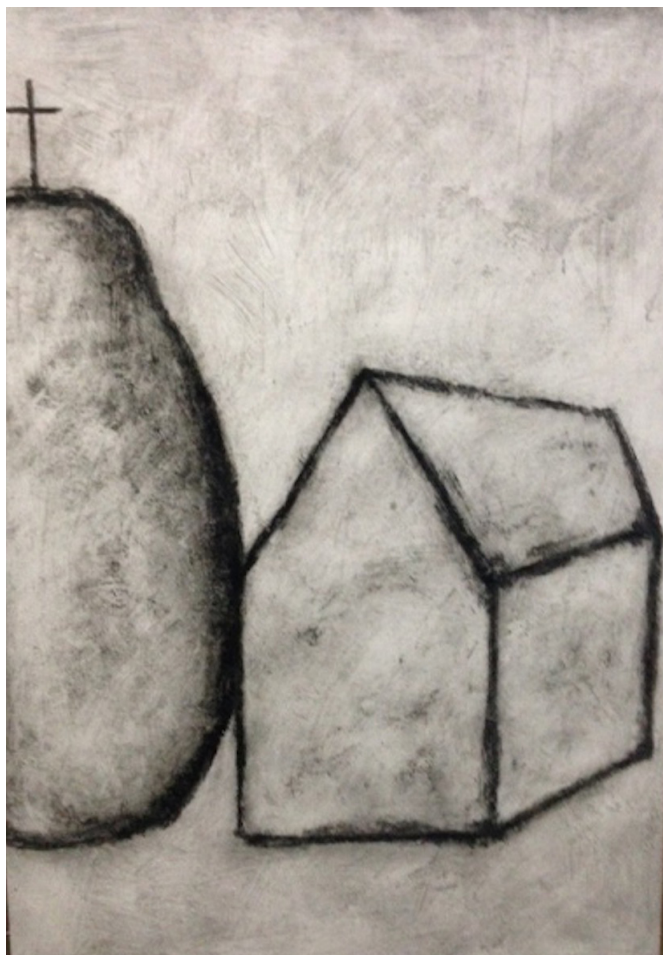

**The gallery will be pleased to welcome you at booth A82 - hall A**

Pursuing different paths of abstraction, these three artists share:

A single search around monochrome

Thomas-Andréa Barbey: from monochrome to landscape

Thomas Andréa Barbey

**Thomas Andréa Barbey**

*Taegeuk Stamp, 2019*

Carved and lacquered wood

90 x 80 cm

Signed on the back

INV Nbr. TAB2019\_04

**Françoise  
Livinec**