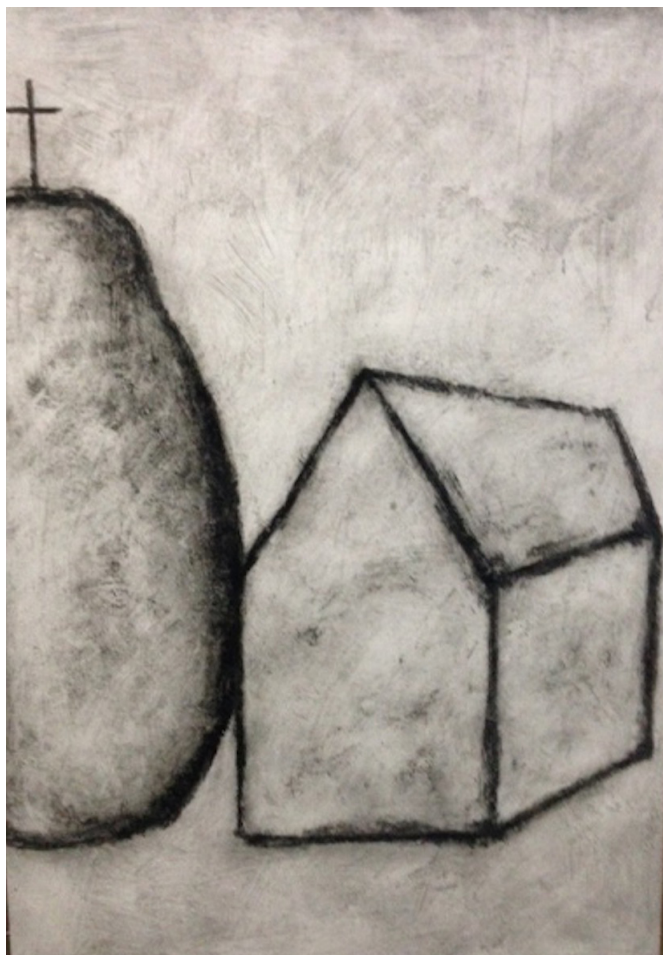

Loic Le Groumellec

Loic Le Groumellec

Megalith and house, 1998

Lacquer on paper on wood

100,5 x 70,5 cm

p. 112, Catalogue Karsten Greve

INV Nbr. LLG15120069