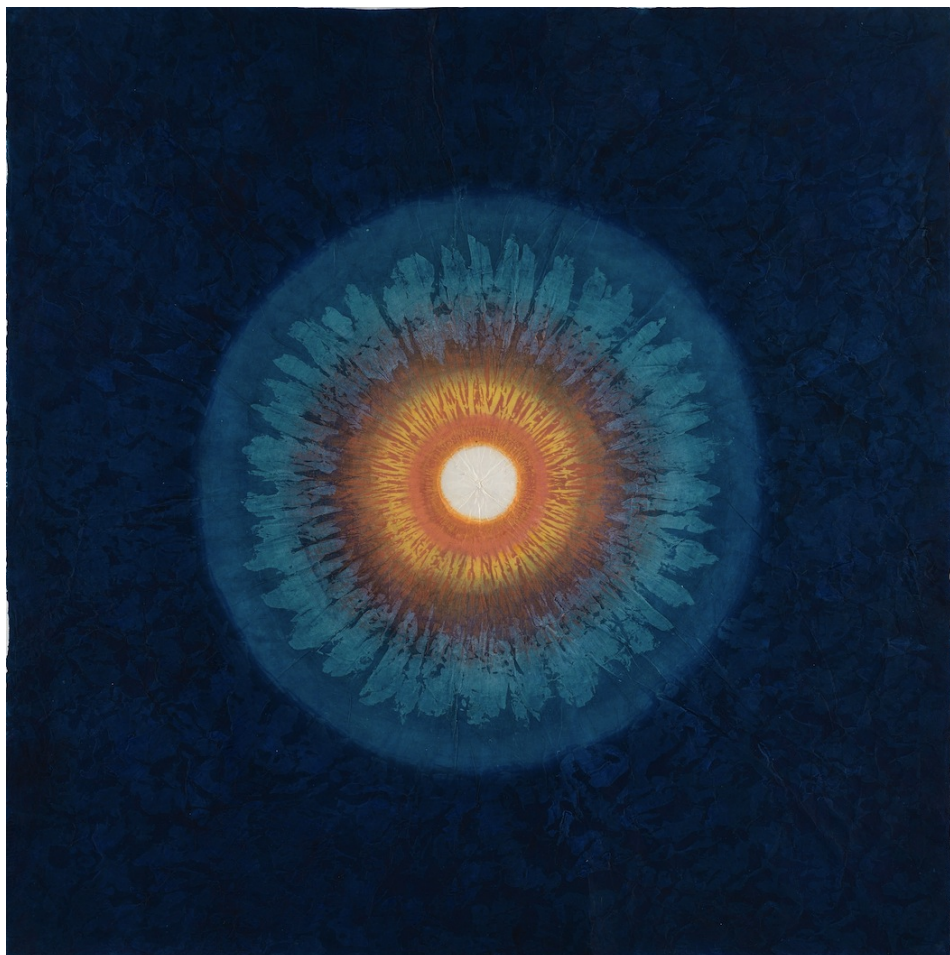

Press release

Scene Coreenne

Bang Hai Ja, Choi Jun-Kun, Jang Kwang Bum, Hur Kyung-Ae, Won Sou-Yeol, Kim Tae Ho

From 03 December 2019 to 16 January 2020

Opening date 01 December 2019

Exhibition View

Scene Coreenne

Bang Hai Ja, Choi Jun-Kun, Jang Kwang Bum, Hur Kyung-Ae, Won Sou-Yeol, Kim Tae Ho

Exhibition View

Scene Coreenne

Bang Hai Ja, Choi Jun-Kun, Jang Kwang Bum, Hur Kyung-Ae, Won Sou-Yeol, Kim Tae Ho

Exhibition View

Scene Coreenne

Bang Hai Ja, Choi Jun-Kun, Jang Kwang Bum, Hur Kyung-Ae, Won Sou-Yeol, Kim Tae Ho

Exhibition View

Scene Coreenne

Bang Hai Ja, Choi Jun-Kun, Jang Kwang Bum, Hur Kyung-Ae, Won Sou-Yeol, Kim Tae Ho

Bang Hai Ja

Bang Hai Ja

Naissance de lumière, 2014

Natural pigments on paper

127 x 127 cm

Signed on the back

INV Nbr. BHJ_2014_1

**Françoise
Livinec**