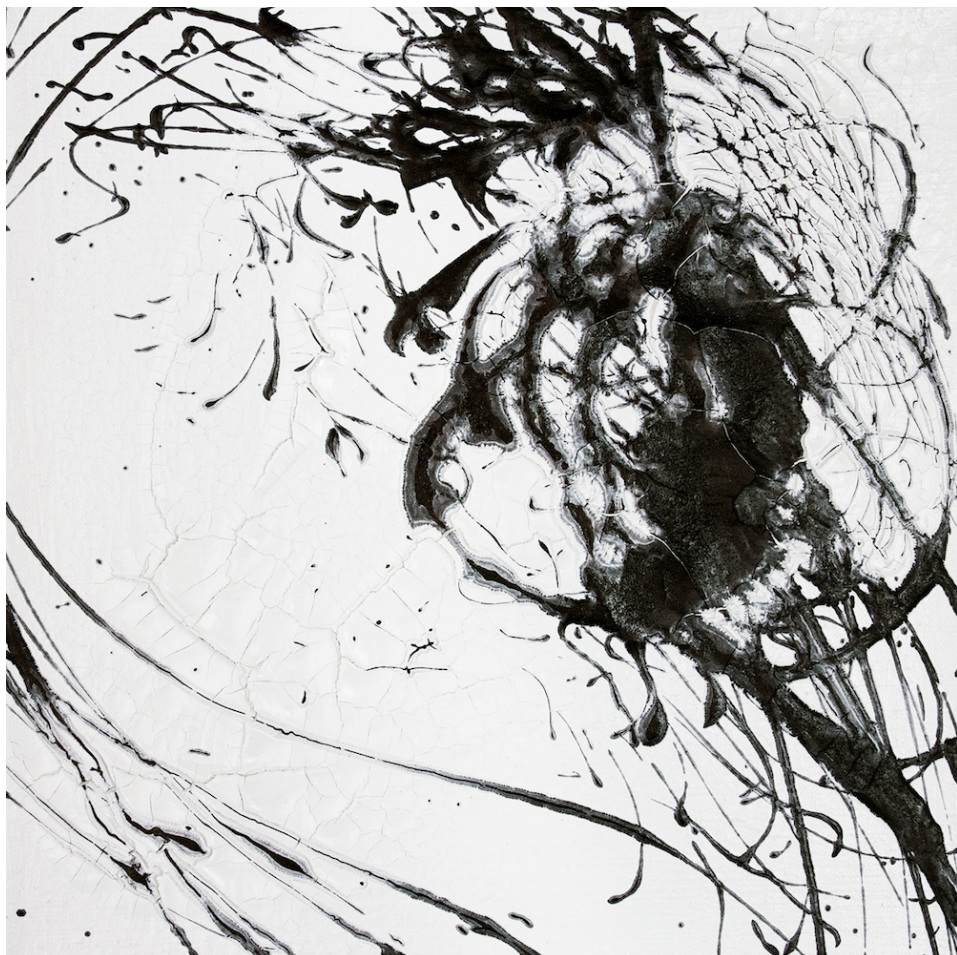

Won Sou-Yeol

Won Sou-Yeol

Le 27 septembre, 1996

Mixed media on canvas

30 x 30 cm

on the back

INV Nbr. WSY1996_1

**Françoise
Livinec**

24,   rue de Penthièvre
75008 Paris

+33 (0)1 40 07 58 09
contact@francoiselivinec.com
www.francoiselivinec.com