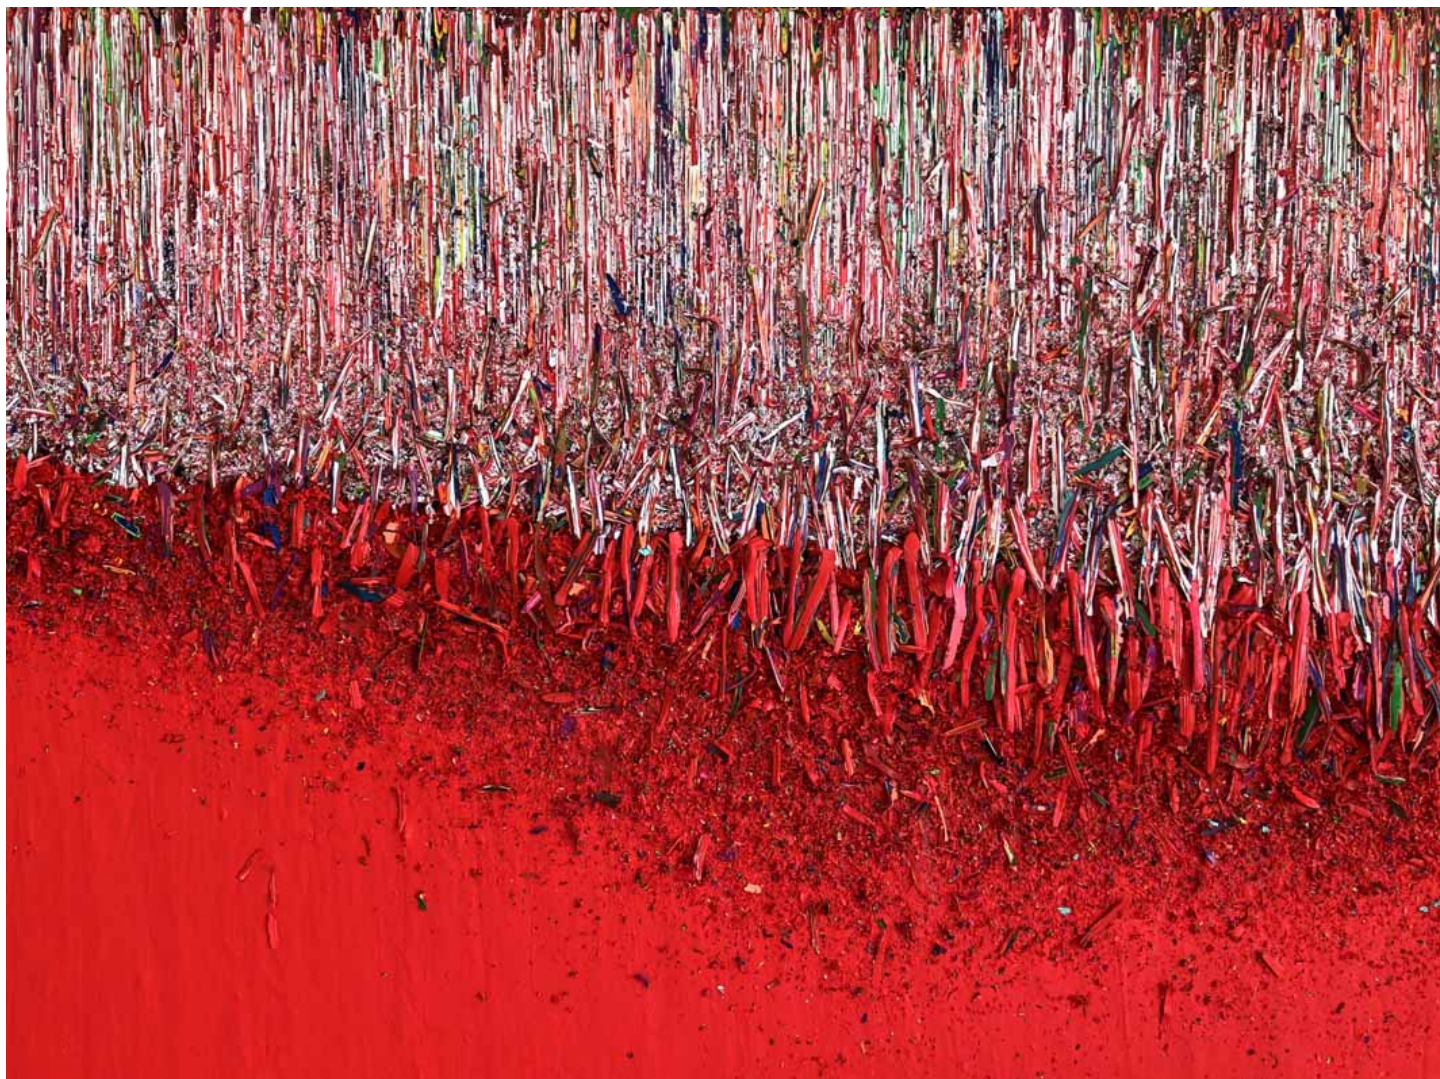

Hur Kyung-Ae

Hur Kyung-Ae
Sans titre, 2018
Acrylique sur toile
INV Nbr. HKA2018_19

**Françoise
Livinec**

24,   rue de Penthièvre
75008 Paris

+33 (0)1 40 07 58 09
contact@francoiselivinec.com
www.francoiselivinec.com