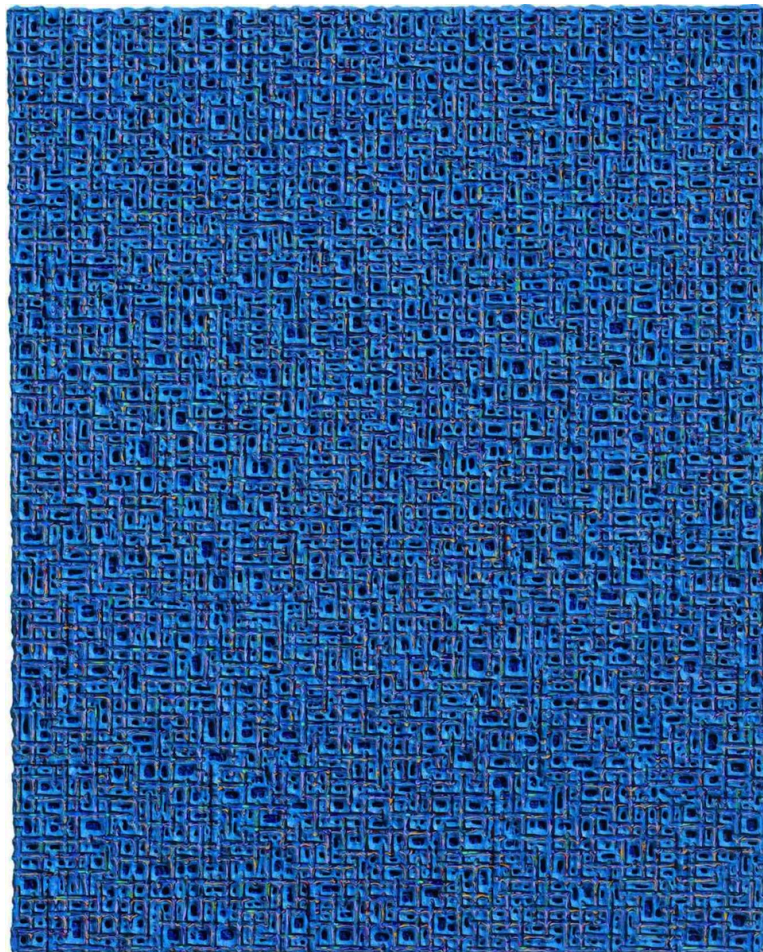

### **Bang Hai Ja**

*Naissance de lumière*, 2014

Natural pigments on paper

127 x 127 cm

Signed on the back

INV Nbr. BHJ\_2014\_1

**Françoise  
Livinec**

24,                      rue de Penthièvre  
75008 Paris