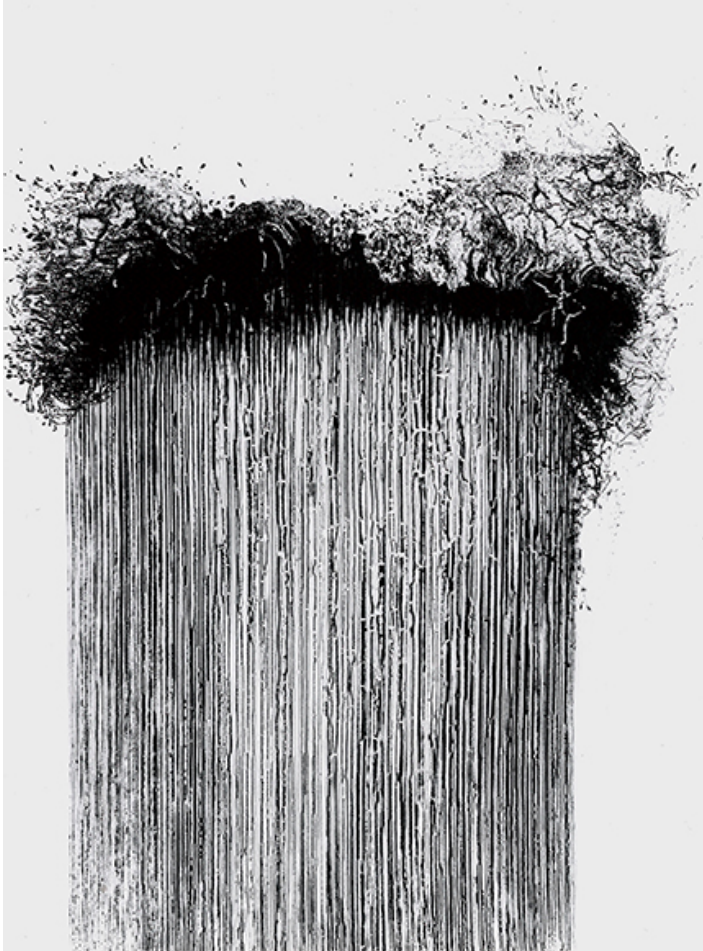

Won Sou-Yeol

Won Sou-Yeol

Sans titre, 2003

Mixed technique on canvas

150 x 110 cm

INV Nbr. WSY2003_2

**Françoise
Livinec**

24,   rue de Penthièvre
75008 Paris

+33 (0)1 40 07 58 09
contact@francoiselivinec.com
www.francoiselivinec.com