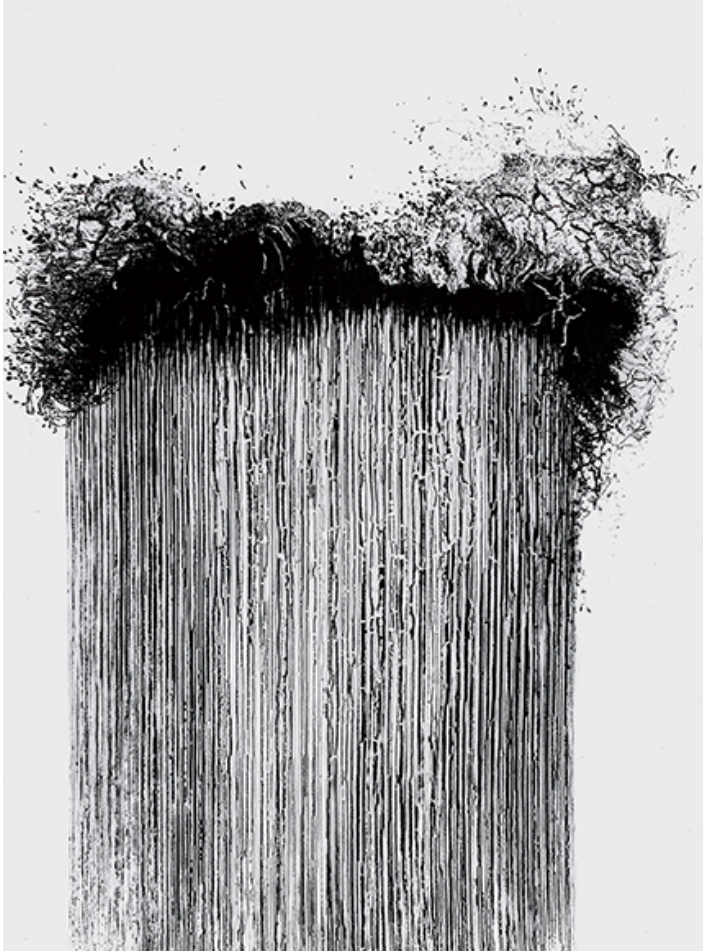

INV Nbr. KTH16010004

Choi Jun-Kun

Choi Jun-Kun
Sea, 2016
Chinese ink on canvas
30 x 90 cm
INV Nbr. CJK2016_15

Won Sou-Yeol

Won Sou-Yeol

Le 27 septembre, 1996

Mixed media on canvas

30 x 30 cm

Chinese ink on canvas

120 x 120 cm

INV Nbr. CJK2016_3

Won Sou-Yeol

Won Sou-Yeol

Sans titre, 2003

Mixed technique on canvas

150 x 110 cm