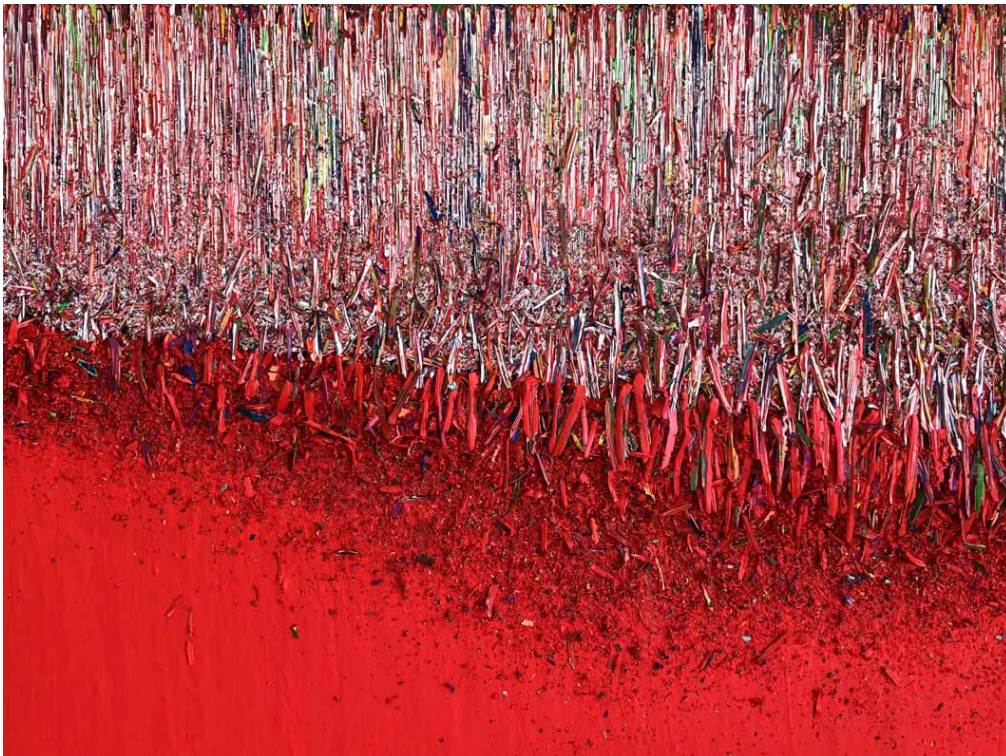

Press release

Par delà le monochrome

Bang Hai Ja, Choi Jun-Kun, Jang Kwang Bum, Hur Kyung-Ae, Won Sou-Yeol, Kim Tae Ho

From 03 December 2019 to 16 January 2020

Opening date 01 December 2019

Exhibition View