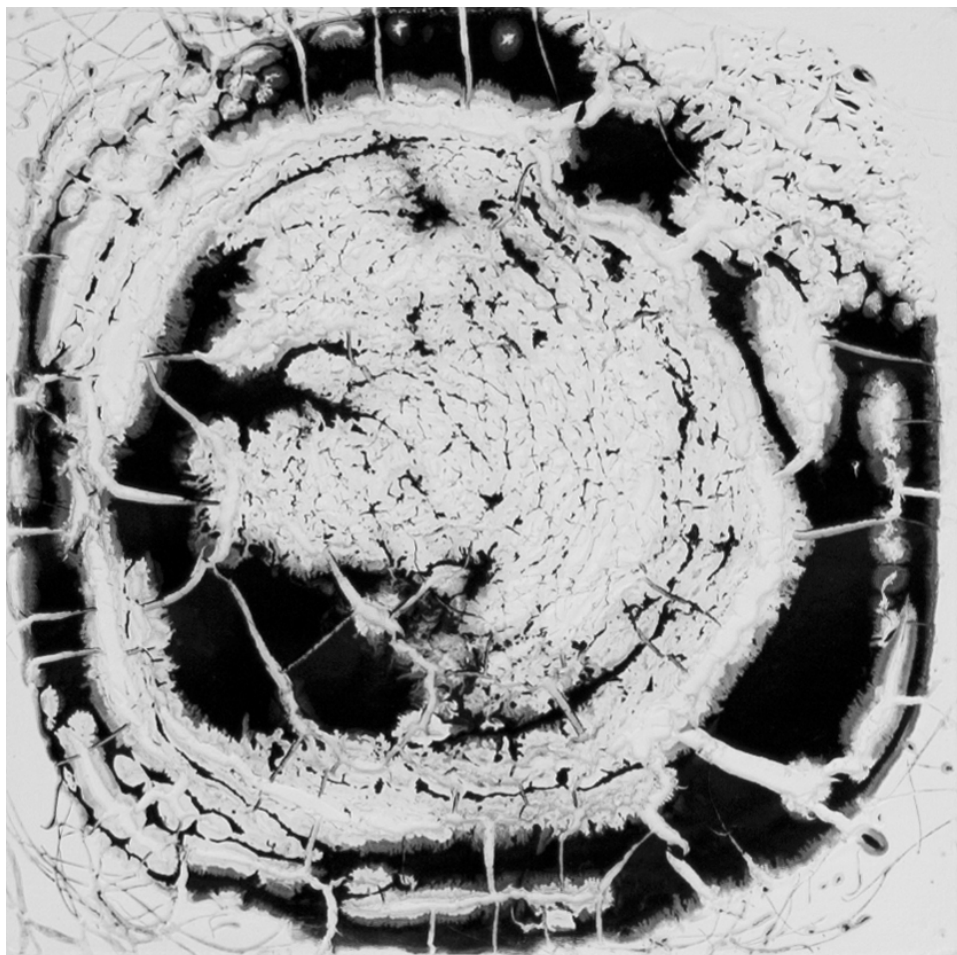

Won Sou-Yeol

Won Sou-Yeol

Le 27 Septembre, 2007

Mixed technique on canvas

20 x 20 cm

INV Nbr. WSY_2007_6

**Françoise
Livinec**

24,   rue de Penthièvre
75008 Paris

+33 (0)1 40 07 58 09
contact@francoiselivinec.com
www.francoiselivinec.com