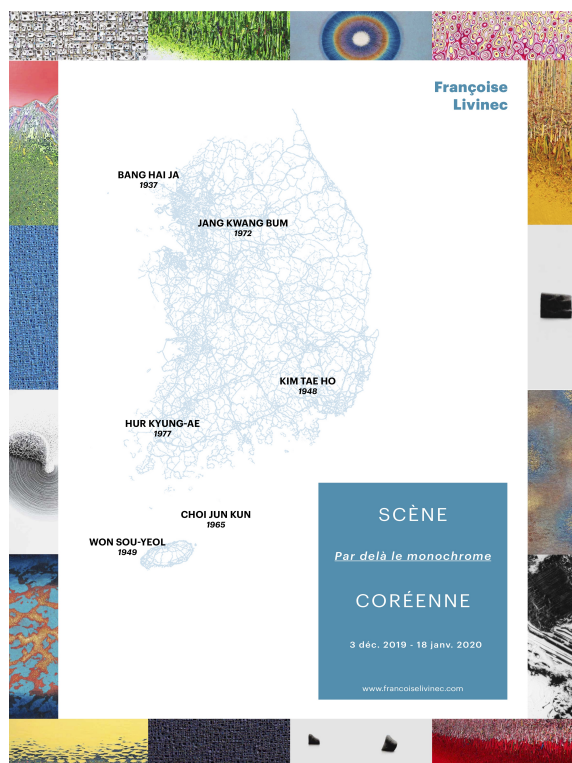

Press release

Par delà le monochrome

Bang Hai Ja, Choi Jun-Kun, Jang Kwang Bum, Hur Kyung-Ae, Won Sou-Yeol, Kim Tae Ho

From 03 December 2019 to 16 January 2020

Opening date 01 December 2019

Exhibition View