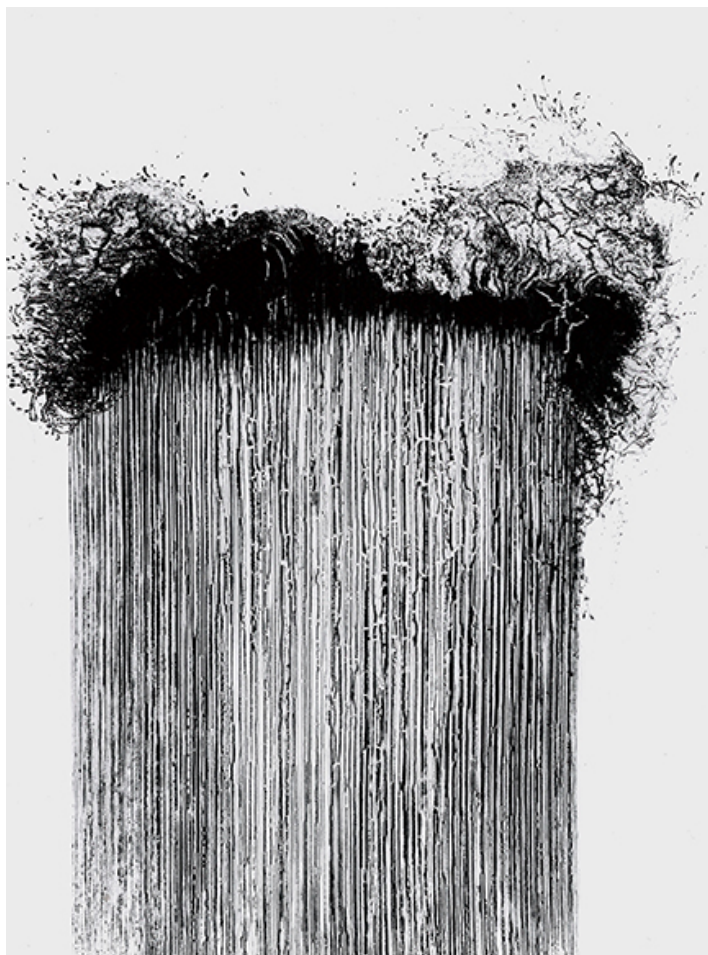

## Bang Hai Ja

### **Bang Hai Ja**

*Matière-Lumière*, 2004 - 2016  
Natural pigments on Hanji paper  
37,5 x 45,5 cm  
INV Nbr. BHJ2004\_1

Won Sou-Yeol

**Won Sou-Yeol**

*Sans titre*, 2003

Mixed technique on canvas

150 x 110 cm