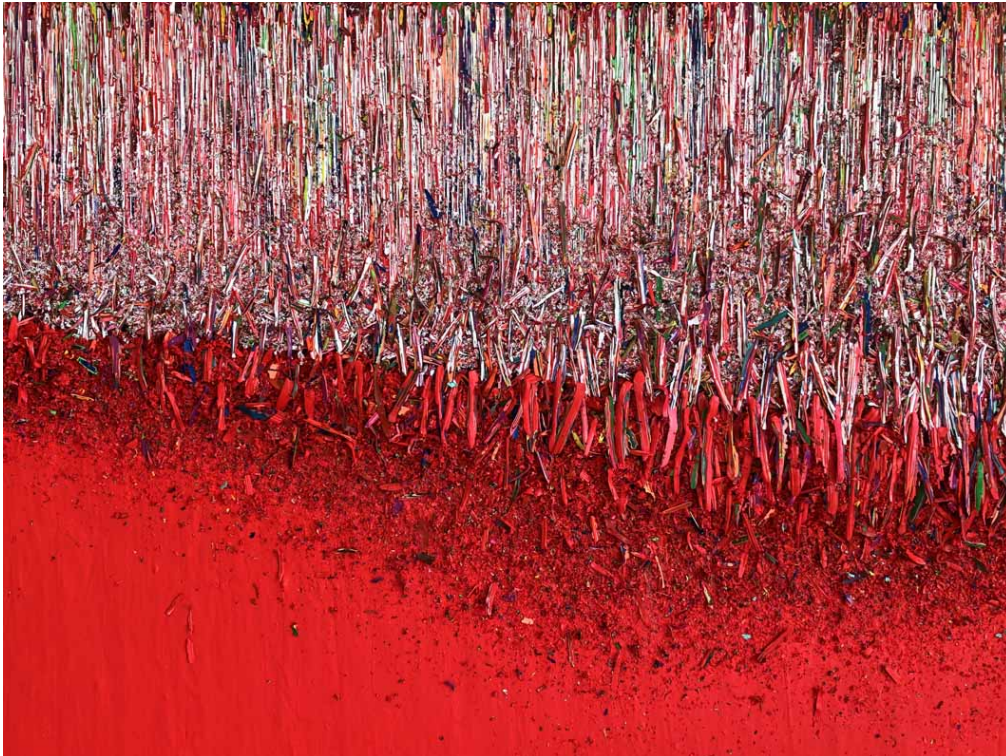

Press release

Par delà le monochrome

Bang Hai Ja, Choi Jun-Kun, Jang Kwang Bum, Hur Kyung-Ae, Won Sou-Yeol, Kim Tae Ho

From 03 December 2019 to 16 January 2020

Opening date 01 December 2019

Exhibition View