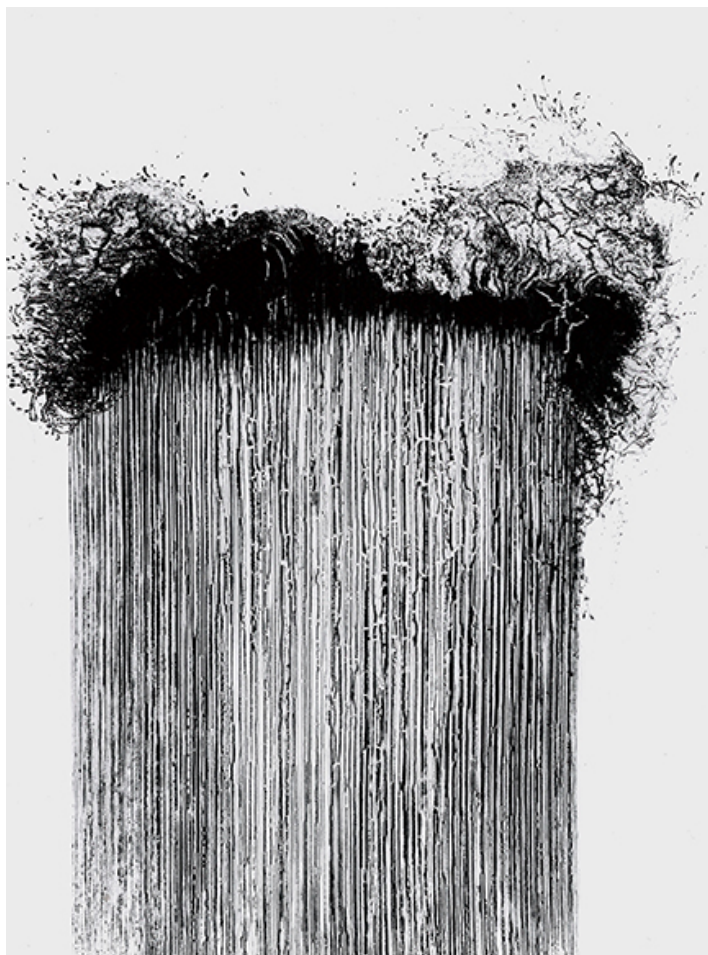

Bang Hai Ja

Bang Hai Ja

Matière-Lumière, 2004 - 2016
Natural pigments on Hanji paper
37,5 x 45,5 cm
INV Nbr. BHJ2004_1

Won Sou-Yeol

Won Sou-Yeol

Sans titre, 2003

Mixed technique on canvas

150 x 110 cm