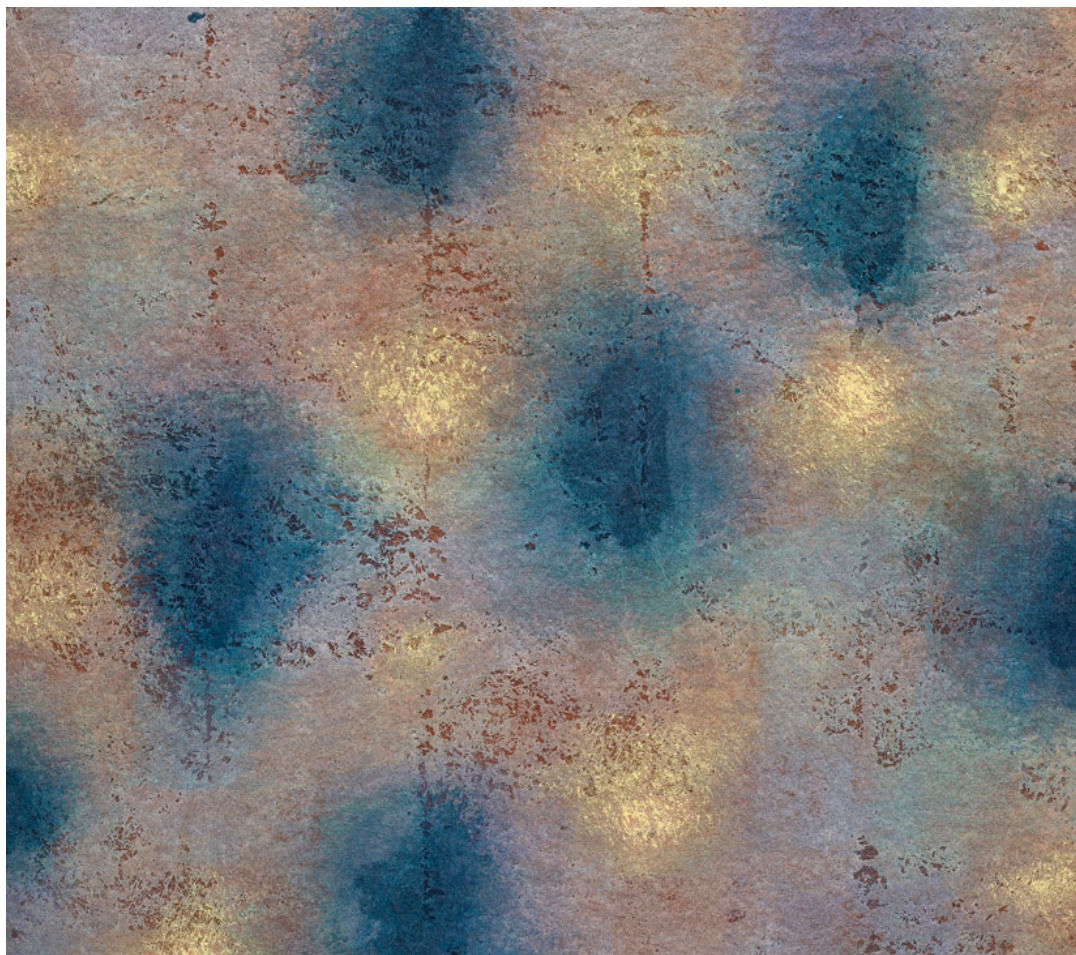

Bang Hai Ja

Bang Hai Ja

Matière-Lumière, 2004 - 2016

Natural pigments on paper

40.7 x 45 cm

INV Nbr. BHJ2004_3

**Françoise
Livinec**

24,   rue de Penthièvre
75008 Paris

+33 (0)1 40 07 58 09
contact@francoiselivinec.com
www.francoiselivinec.com