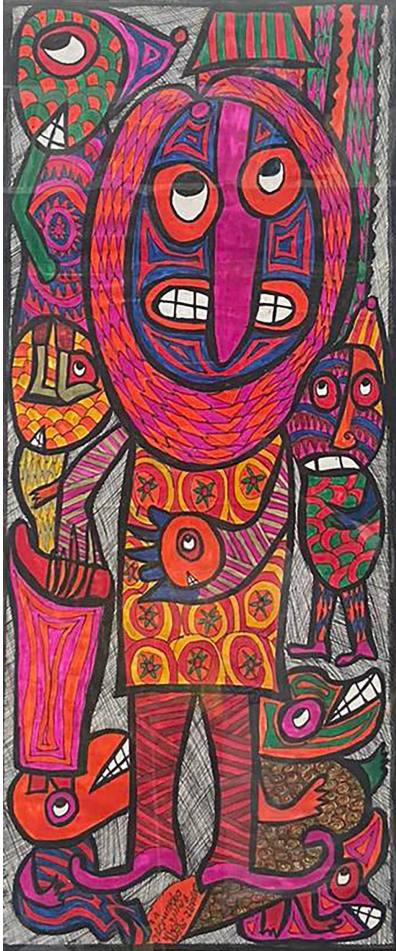

Mulongoy Pili Pili

Poissons, 1960

oil on canvas

84 x 88,5 cm

signed lower right

INV Nbr. PPM1960

**Françoise
Livinec**

24, rue de Penthièvre
75008 Paris

+33 (0)1 40 07 58 09
contact@francoiselivinec.com
www.francoiselivinec.com

Mulongoy Pili Pili

Mulongoy Pili Pili

Poules de Guinée, 1976

Oil on canvas

46 x 77 cm

Signed and dated lower right

INV Nbr. PPM1976_01

Zacheus Olowonubi Oloruntoba

Sans titre, ca. 1970

Ink, felt and natural pigments on fabric

98 x 79 cm

Signed on the top centre

INV Nbr. ZO1980_01

Zacheus Olowonubi Oloruntoba

Zacheus Olowonubi Oloruntoba

Oloru Masqwrader, ca. 1970

Ink and pen on fabric

66,5 x 28,5 cm

Signed lower left

INV Nbr. ZO_05