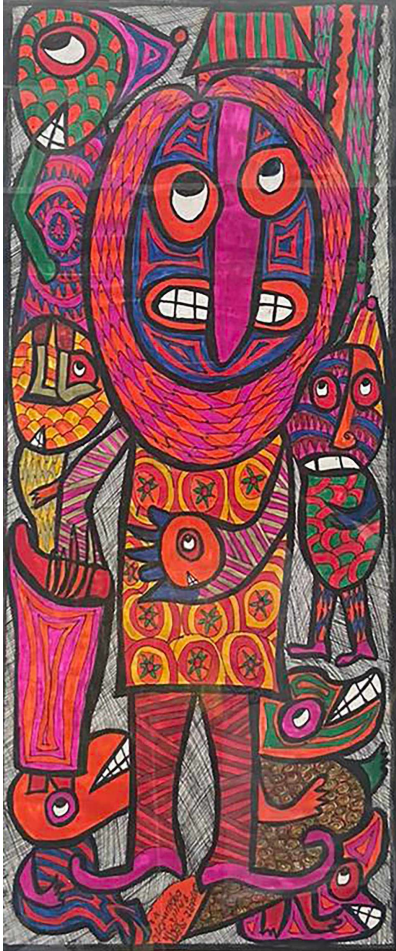

Mulongoy Pili Pili

Poissons, 1960

oil on canvas

84 x 88,5 cm

signed lower right

INV Nbr. PPM1960

**Françoise
Livinec**

24, rue de Penthièvre
75008 Paris

+33 (0)1 40 07 58 09
contact@francoiselivinec.com
www.francoiselivinec.com

Mulongoy Pili Pili

Mulongoy Pili Pili

Poules de Guinée, 1976

Oil on canvas

46 x 77 cm

Signed and dated lower right

INV Nbr. PPM1976_01

Mwenze Kibwanga

Mwenze Kibwanga

Des femmes avec paniers sur la tête, 1967

Oil on canvas on panel

48 x 27 cm

Signed lower left

INV Nbr. MK1967_02

Mwenze Kibwanga

Ink, felt and natural pigments on fabric

83 x 150 cm

Signed in the center

INV Nbr. ZO_02

Zacheus Olowonubi Oloruntoba

Zacheus Olowonubi Oloruntoba

Olorun Masqrader, ca. 1970

Ink and pen on fabric