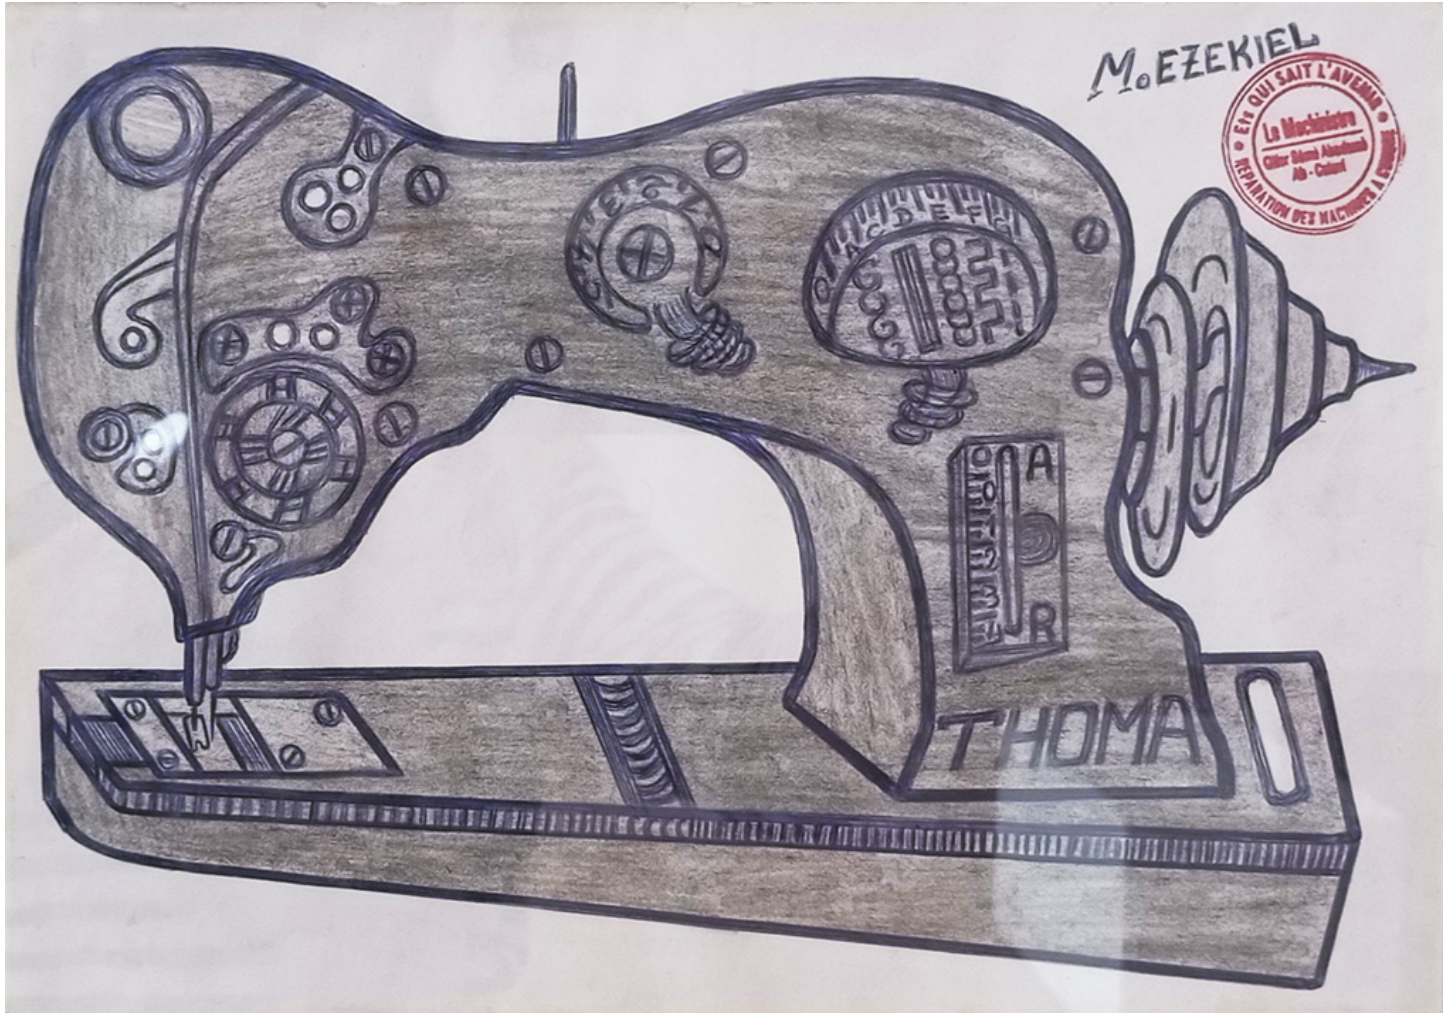

Messou Ezekiel

Messou Ezekiel

Thoma, 2021

ballpoint pen, pencil on paper

21 x 29,7 cm

signed and stamped on the upper right

INV Nbr. ME2021_23