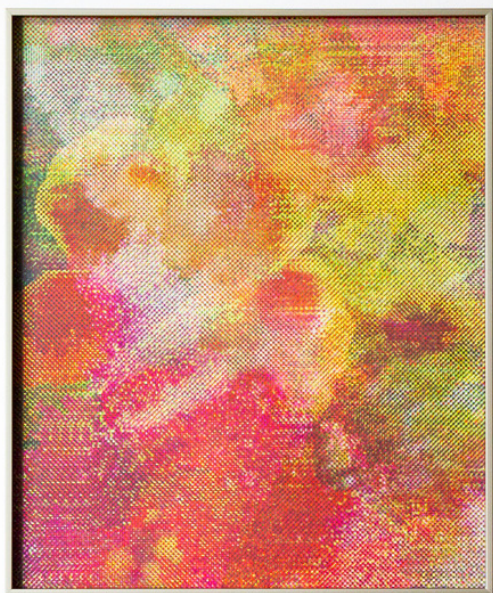

Mathieu Merlet Briand

Mathieu Merlet Briand

#SUNFLOWER, STUDY I, 2020

Lenticular painting, aluminium frame

INV Nbr. MMB2020_005

**Françoise
Livinec**

24, rue de Penthièvre
75008 Paris

+33 (0)1 40 07 58 09
contact@francoiselivinec.com
www.francoiselivinec.com

Mathieu Merlet Briand

Mathieu Merlet Briand

#PANSY, STUDY II, 2020

Lenticular painting, aluminium frame

INV Nbr. MMB2020_006

**Françoise
Livinec**

24, rue de Penthièvre
75008 Paris

+33 (0)1 40 07 58 09
contact@francoiselivinec.com
www.francoiselivinec.com

Mathieu Merlet Briand

Mathieu Merlet Briand

#HIBISCUS, STUDY, 2020

Lenticular painting, aluminium frame

INV Nbr. MMB2020_007

**Françoise
Livinec**

24, rue de Penthièvre
75008 Paris

+33 (0)1 40 07 58 09
contact@francoiselivinec.com
www.francoiselivinec.com