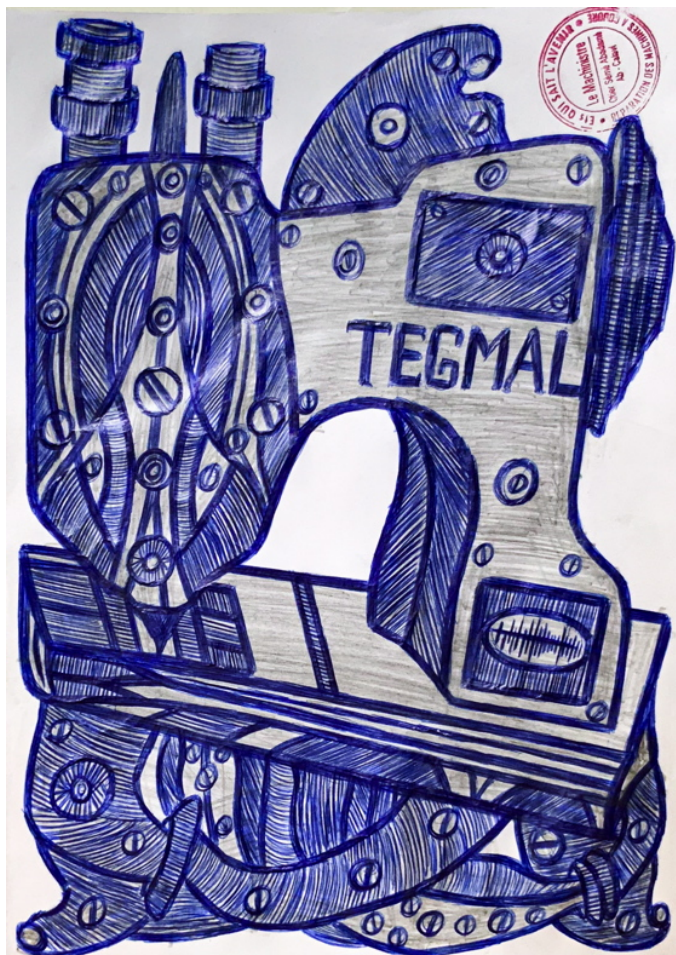

Messou Ezekiel

Messou Ezekiel

ZN, 2021

Le Machiniste

ballpoint pen on paper

29,7 x 21 cm

INV Nbr. ME2021_01

Messou Ezekiel

Messou Ezekiel

I-Tezor, 2021
Le Machiniste
ballpoint pen on paper
41,5 x 29,7 cm
INV Nbr. ME2021-02

Messou Ezekiel

Messou Ezekiel

Tegmal, 2021

Le Machiniste

ballpoint pen on paper

29,7 x 21 cm