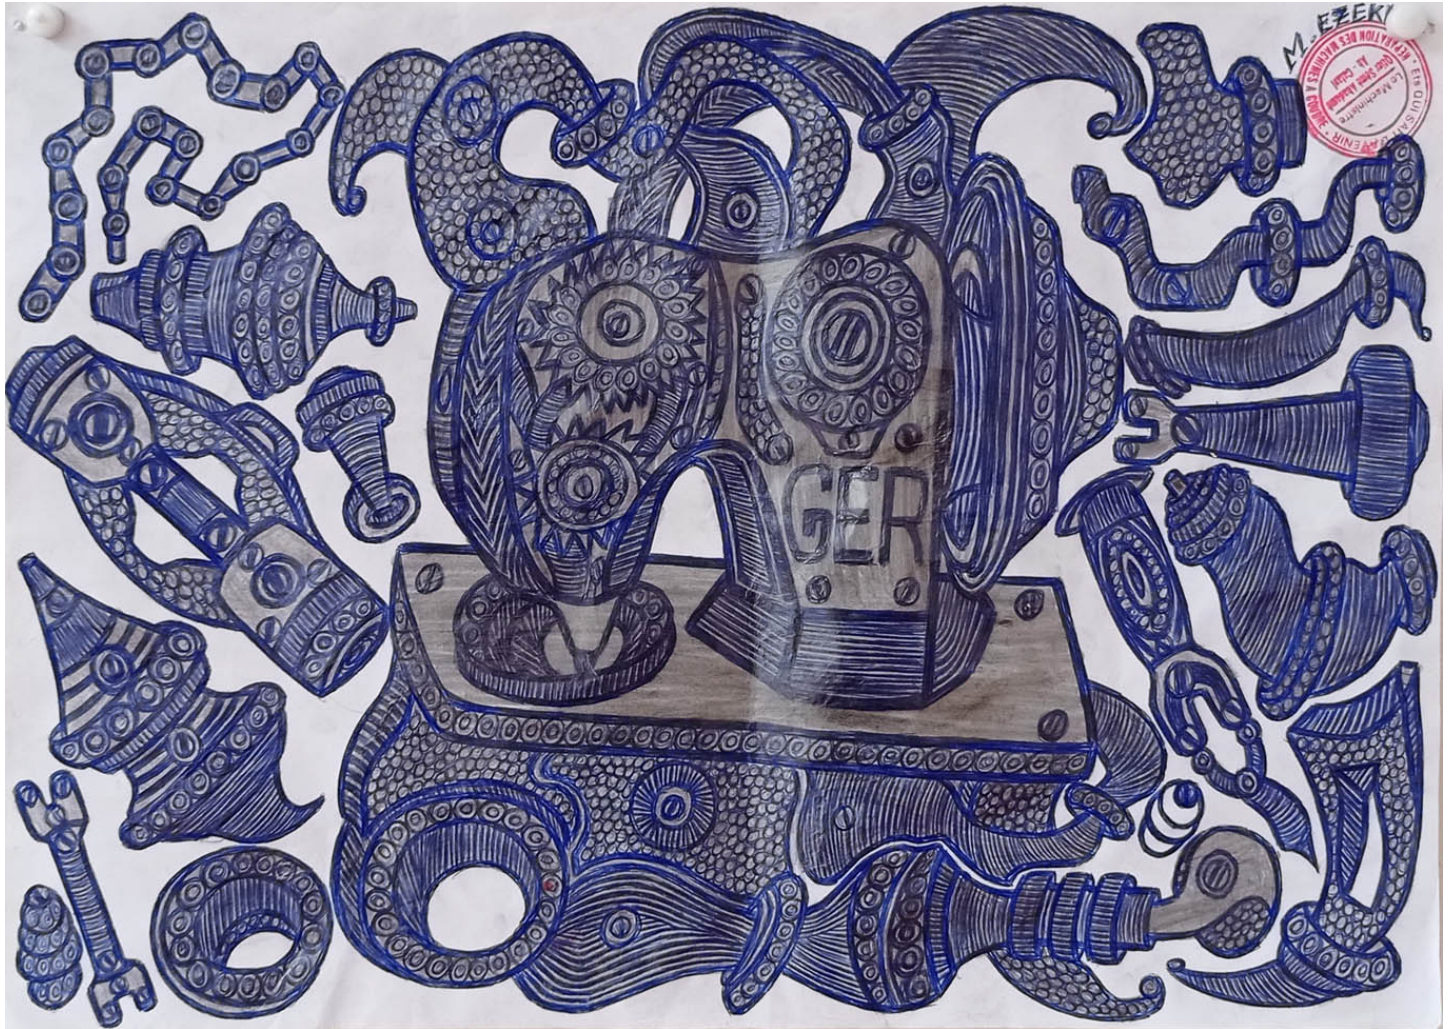

Messou Ezekiel

Messou Ezekiel

GER, 2021

ballpoint pen, pencil on paper

49 x 29,7 cm

signed and stamped on the upper right

INV Nbr. ME2021_25

**Françoise
Livinec**

24,   rue de Penthièvre
75008 Paris

+33 (0)1 40 07 58 09
contact@francoiselivinec.com
www.francoiselivinec.com