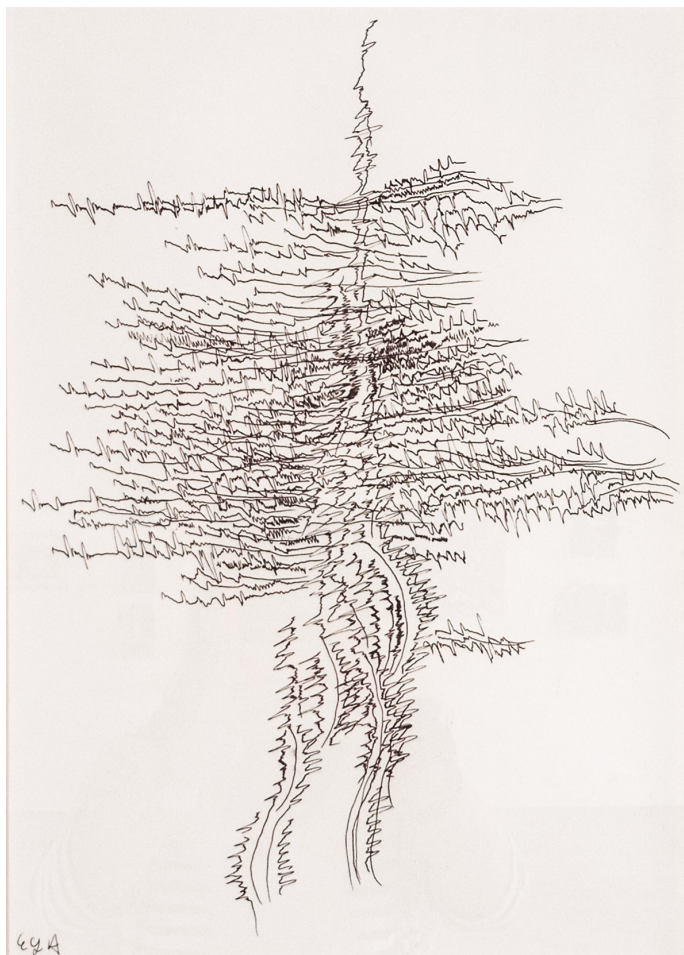

Cédric Laplace

Cédric Laplace

sans titre 1, 2018

ink on paper

40 x 29 cm

signed on the bottom left

INV Nbr. CP2018_01

**Françoise
Livinec**

24,   rue de Penthièvre
75008 Paris

+33 (0)1 40 07 58 09
contact@francoiselivinec.com
www.francoiselivinec.com