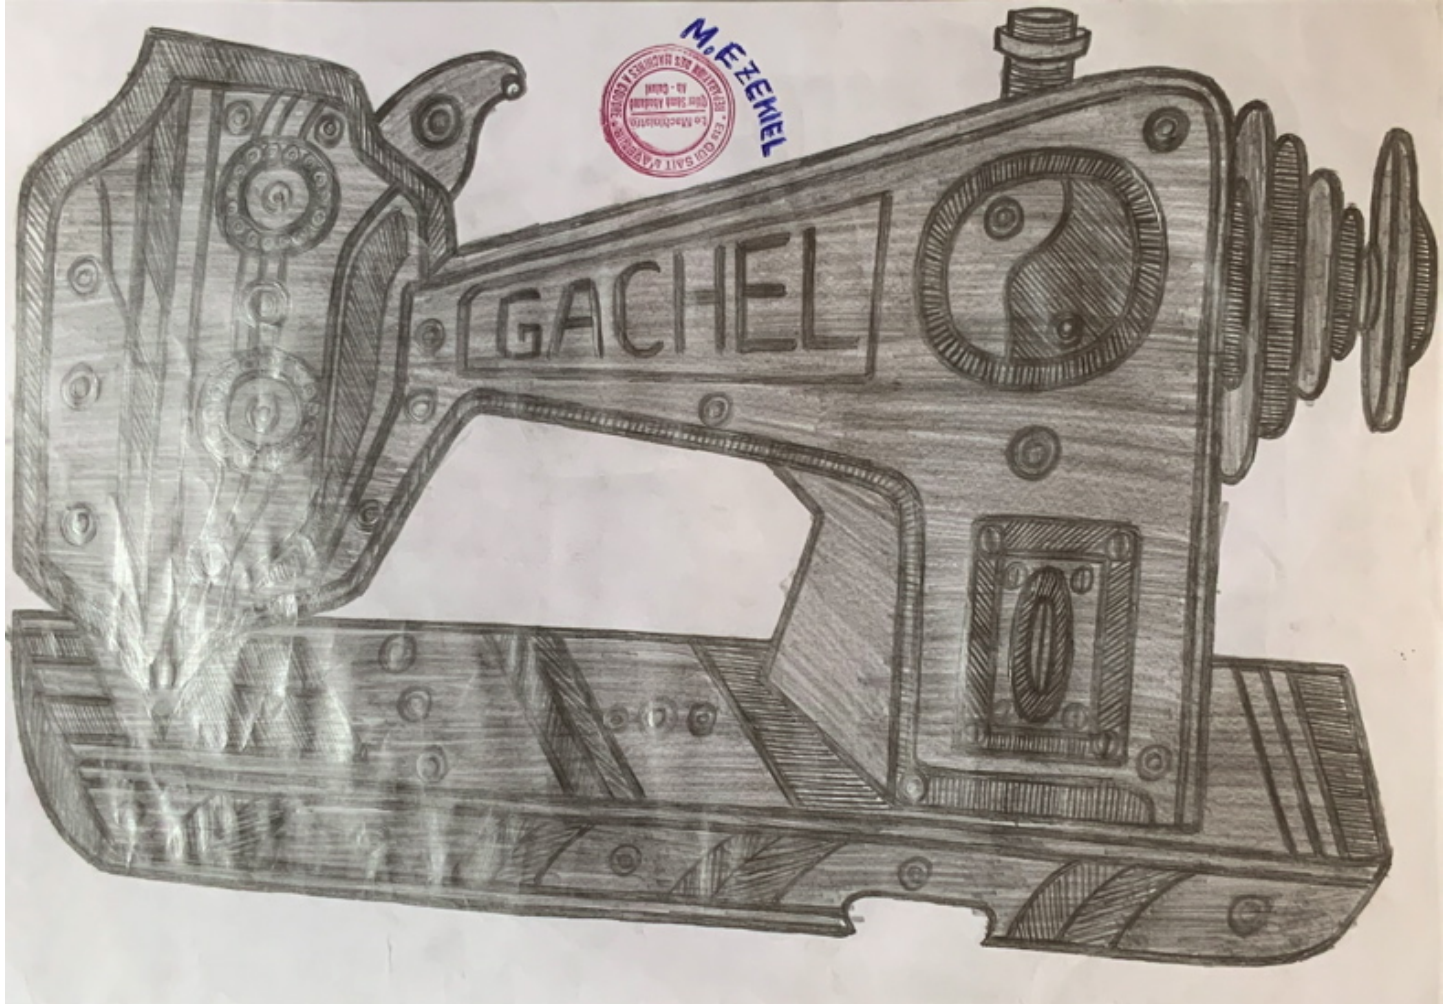

29,7 x 41,5 cm

signed and stamped on the upper right

INV Nbr. ME2021-18

Messou Ezekiel

Messou Ezekiel

Gachel, 2021

Le Machiniste

pencil on paper