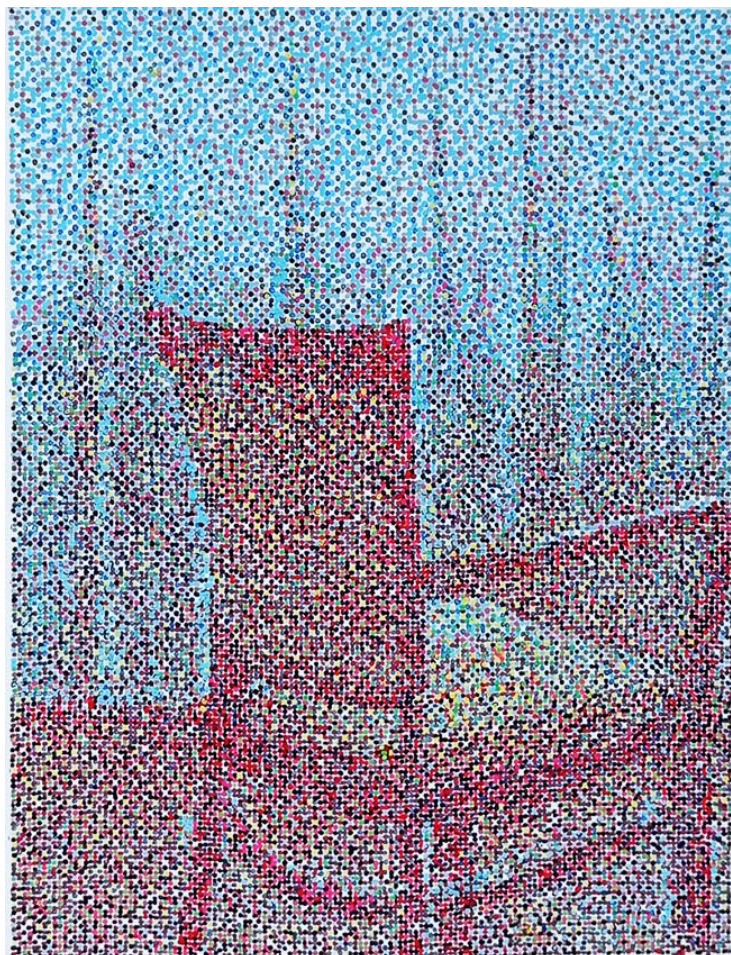

Thomas Andréa Barbey

Thomas Andréa Barbey

Intérieur, juin 2, 2021

acrylic on paper

42 x 33 cm

signed and dated on the back

INV Nbr. TAB2021_16