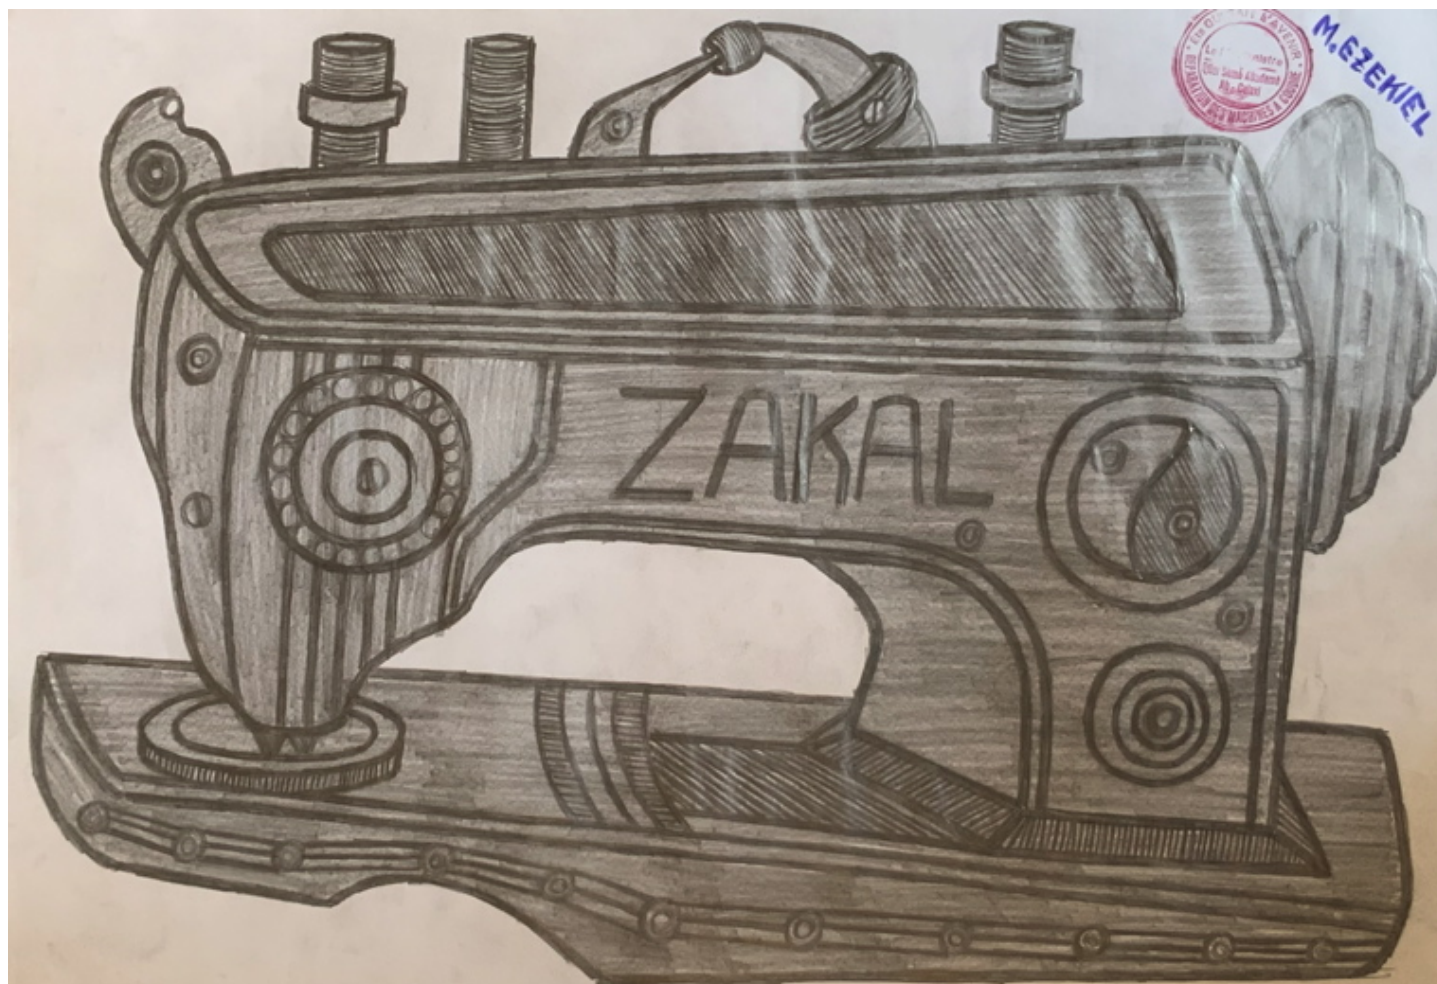

Messou Ezekiel

Messou Ezekiel

Char, 2021

Le Machiniste

pencil on paper

29,7 x 41,5 cm

signed and stamped on the upper right

INV Nbr. ME2021-17