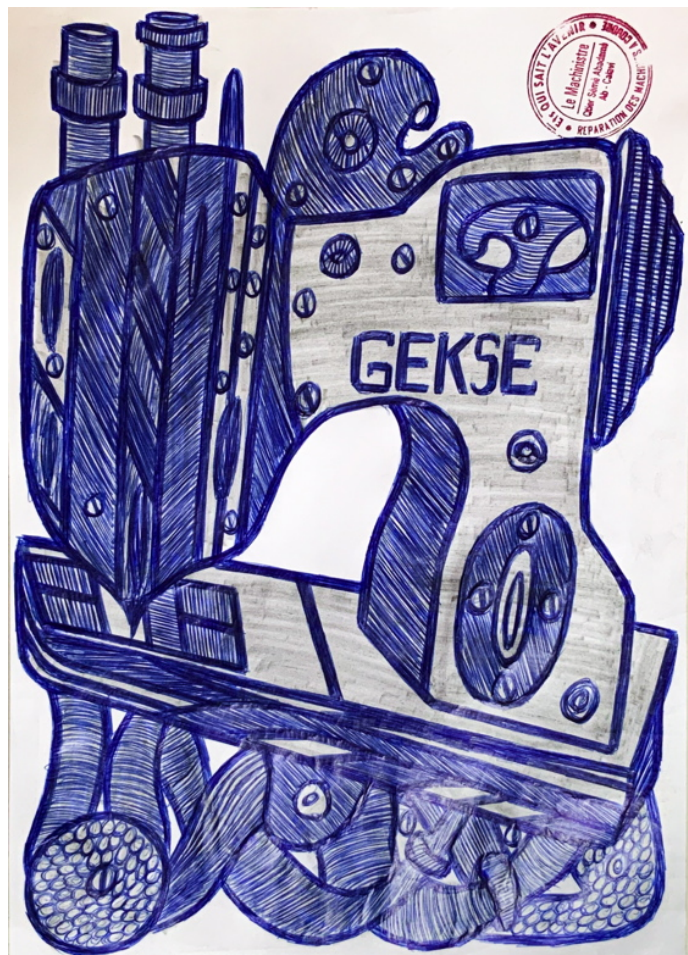

29,7 x 21 cm

stamped on the upper right

INV Nbr. ME2021_07

Messou Ezekiel

Messou Ezekiel

Gekse, 2021

Le Machiniste

ballpoint pen on paper