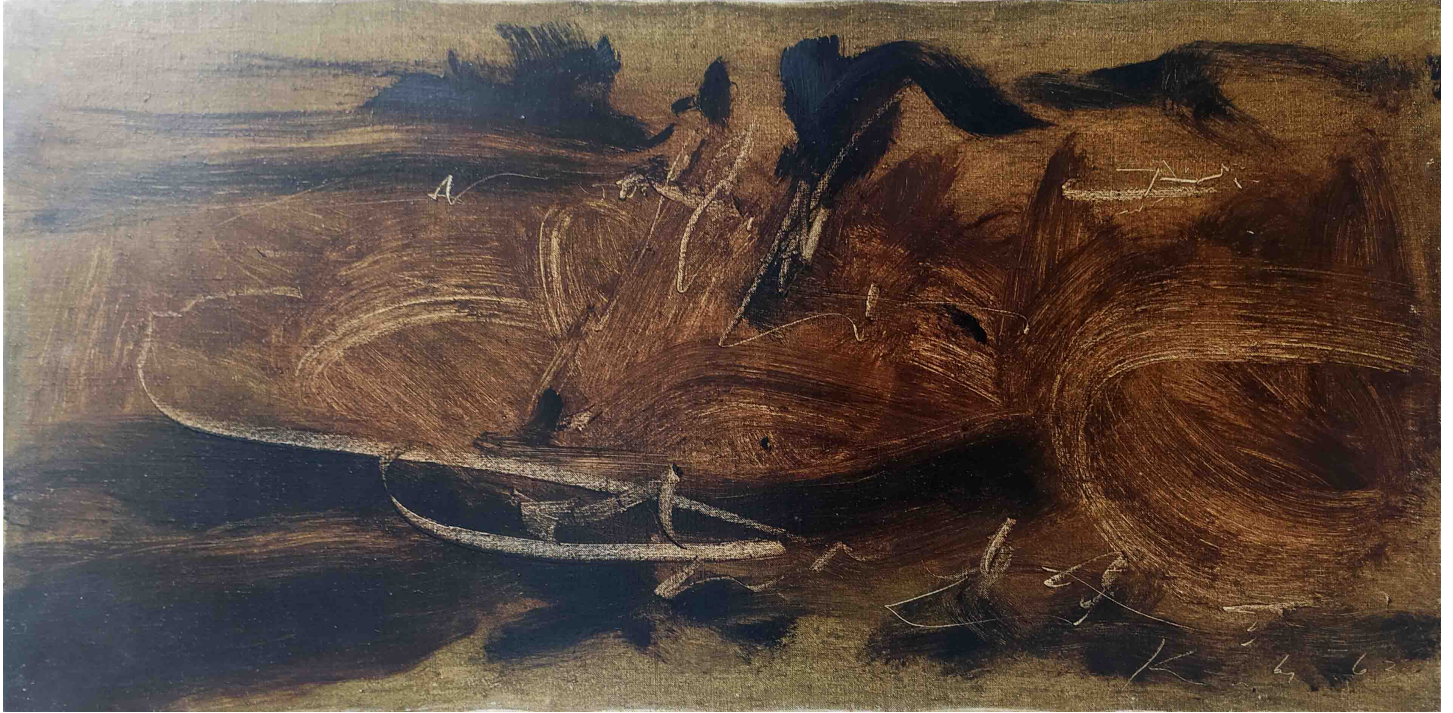

Xavier Krebs

Xavier Krebs
Sans titre, 1978
Acrylic on canvas
35 x 71 cm
Signed lower right
INV Nbr. XK1963_02

**Françoise
Livinec**

24,   rue de Penthièvre
75008 Paris

+33 (0)1 40 07 58 09
contact@francoiselivinec.com
www.francoiselivinec.com