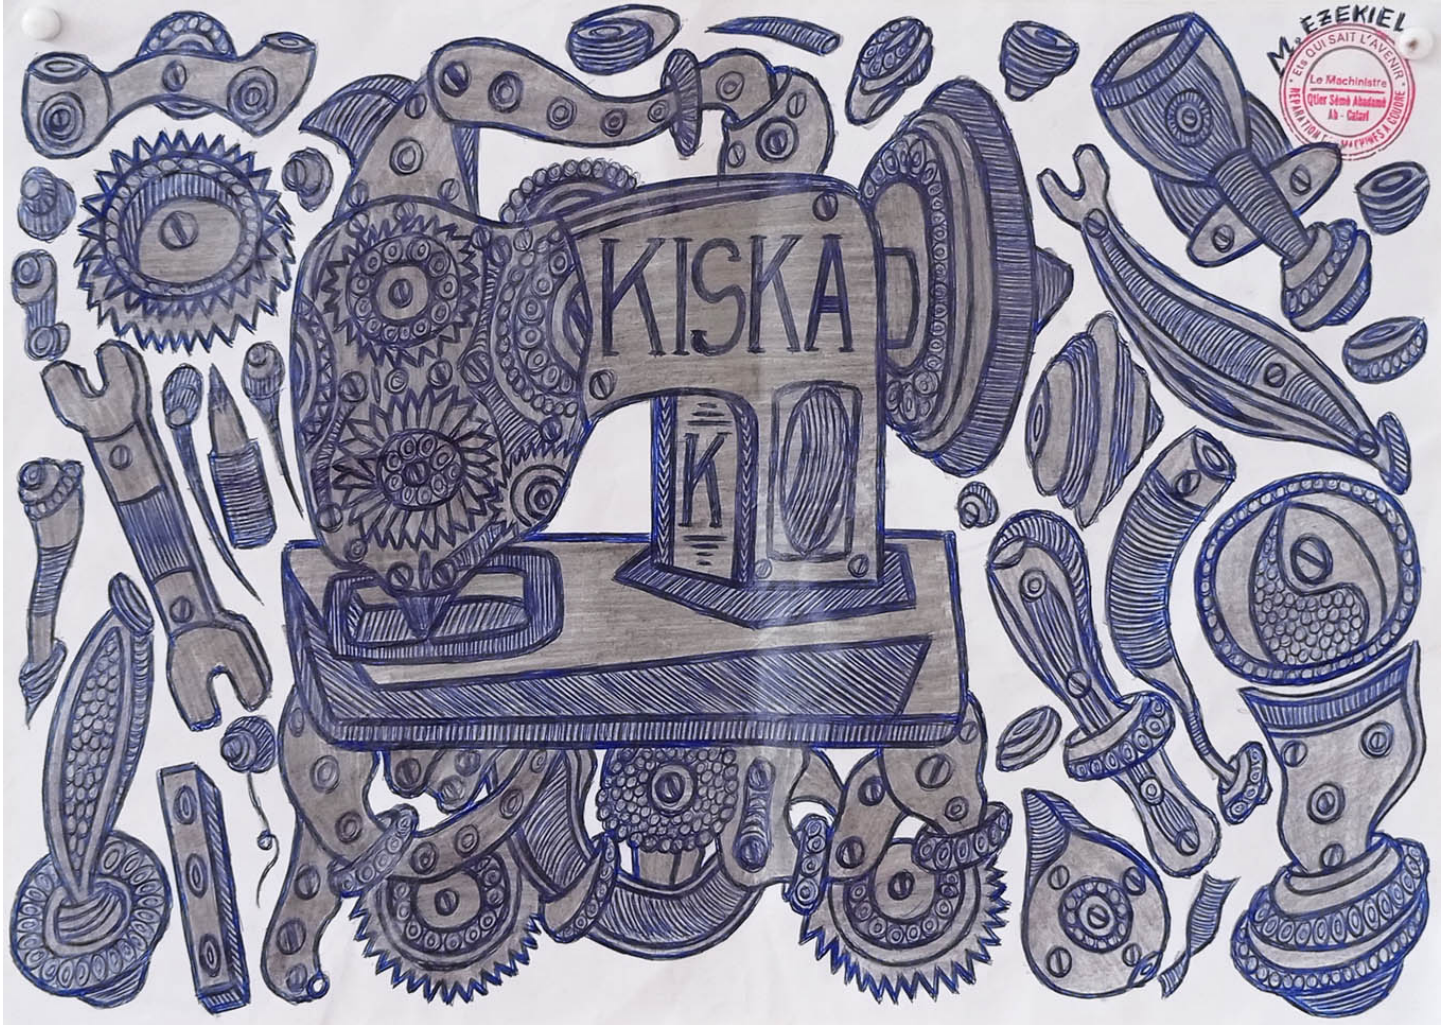

Messou Ezekiel

Messou Ezekiel

KISKA, 2021

ballpoint pen, pencil on paper

49 x 29,7 cm

signed and stamped on the upper right

INV Nbr. ME2021_26

**Françoise
Livinec**

24,   rue de Penthièvre
75008 Paris

+33 (0)1 40 07 58 09
contact@francoiselivinec.com
www.francoiselivinec.com