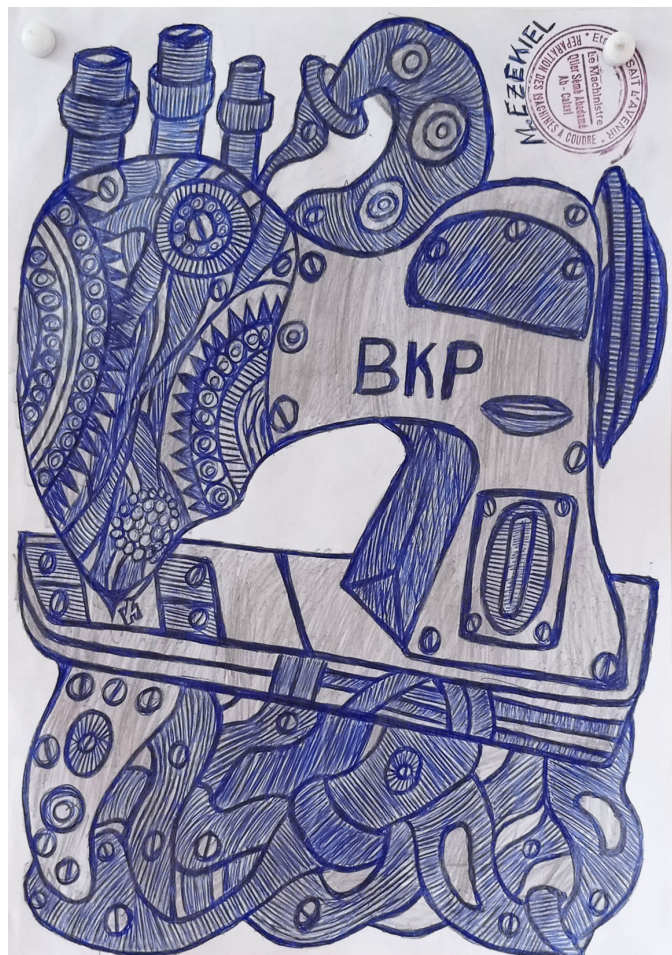

Messou Ezekiel

Messou Ezekiel

BKP, 2021

ballpoint pen on paper

29,7 x 21 cm

signed and stamped on the upper right

INV Nbr. ME2021_22