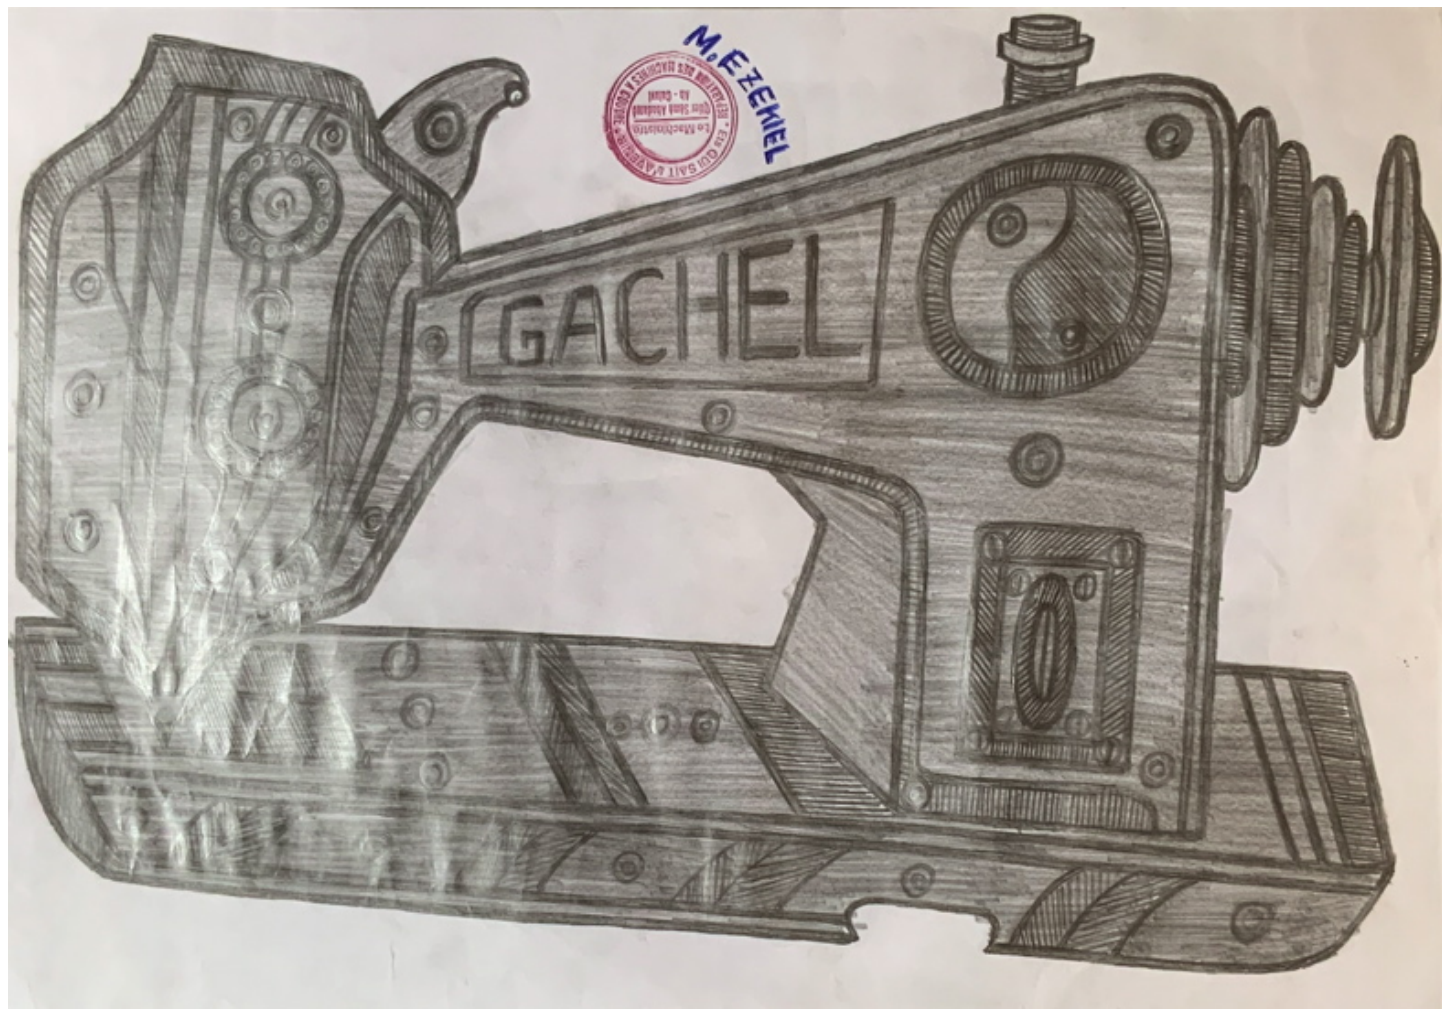

signed and stamped on the upper right

INV Nbr. ME2021-18

Messou Ezekiel

Messou Ezekiel

Gachel, 2021

Le Machiniste

pencil on paper

29,7 x 41,5 cm