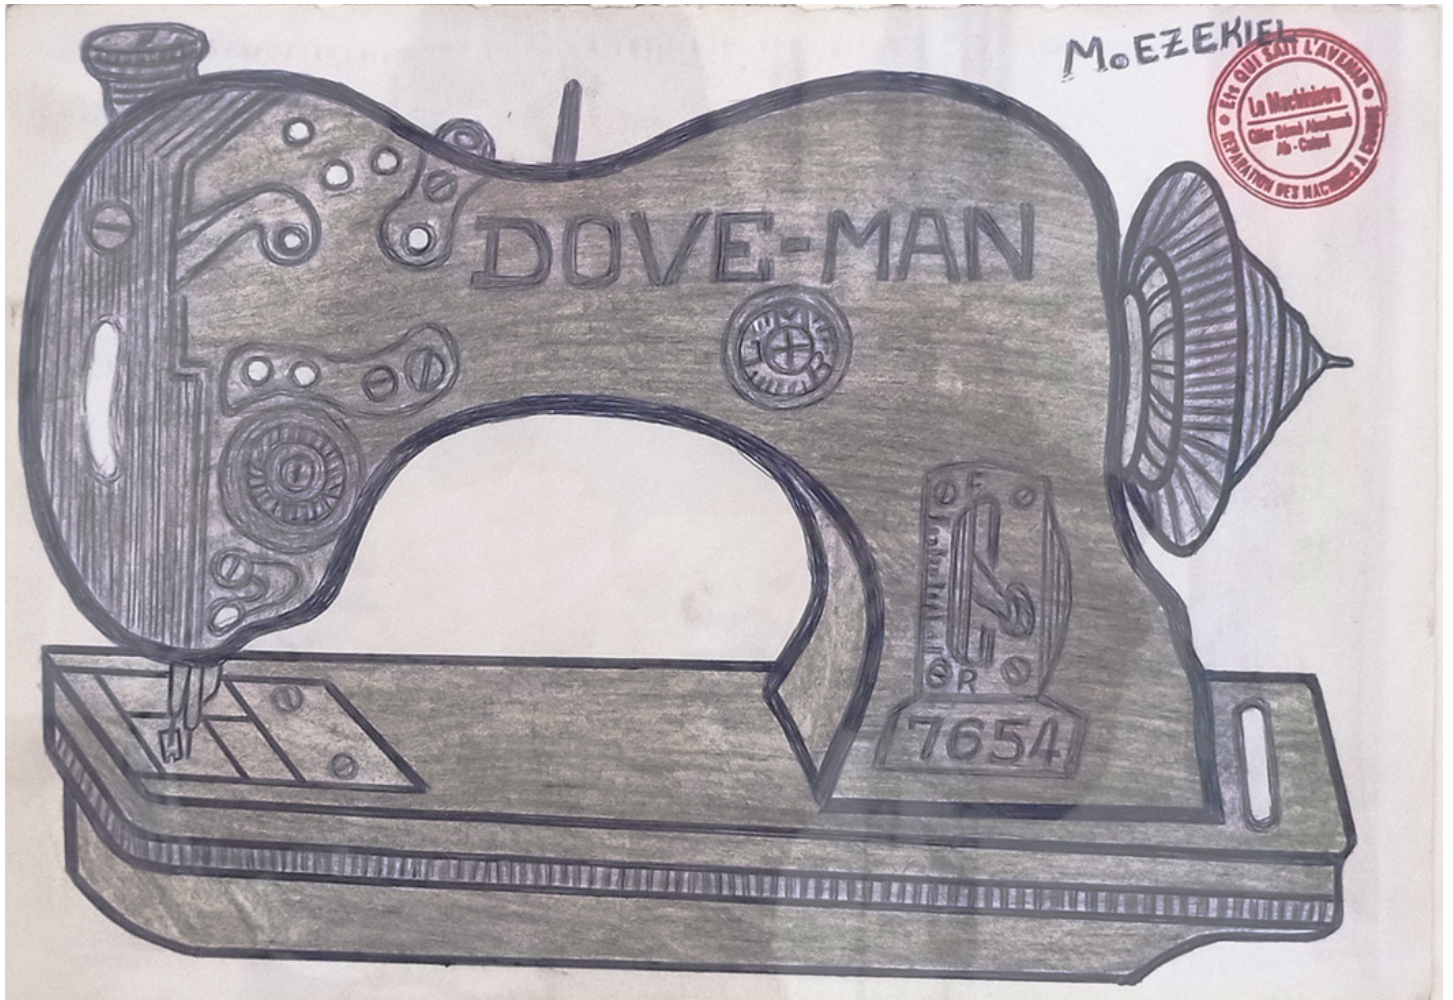

Messou Ezekiel

Messou Ezekiel

Dove-Man, 2021

ballpoint pen, pencil on paper

21 x 29,7 cm

signed and stamped on the upper right

INV Nbr. ME2021_24

**Françoise
Livinec**

24,   rue de Penthièvre
75008 Paris

+33 (0)1 40 07 58 09
contact@francoiselivinec.com
www.francoiselivinec.com