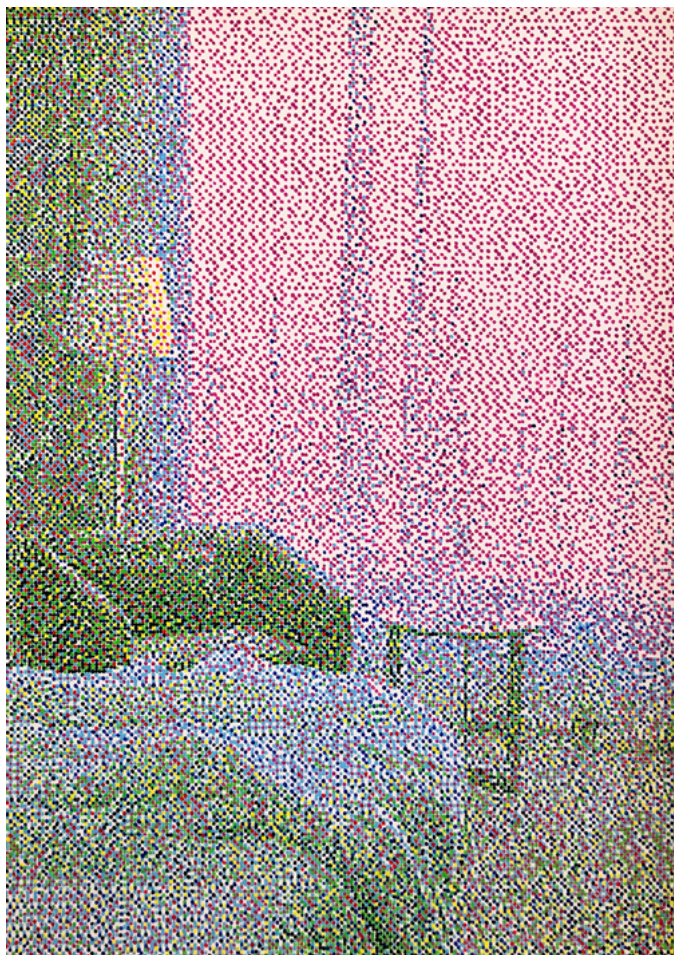

Thomas Andréa Barbey

Thomas Andréa Barbey

Intérieur mars 1, 2021

techniques mixtes sur papier

INV Nbr. TAB2021_007

**Françoise
Livinec**

24,   rue de Penthièvre
75008 Paris

+33 (0)1 40 07 58 09
contact@francoiselivinec.com
www.francoiselivinec.com