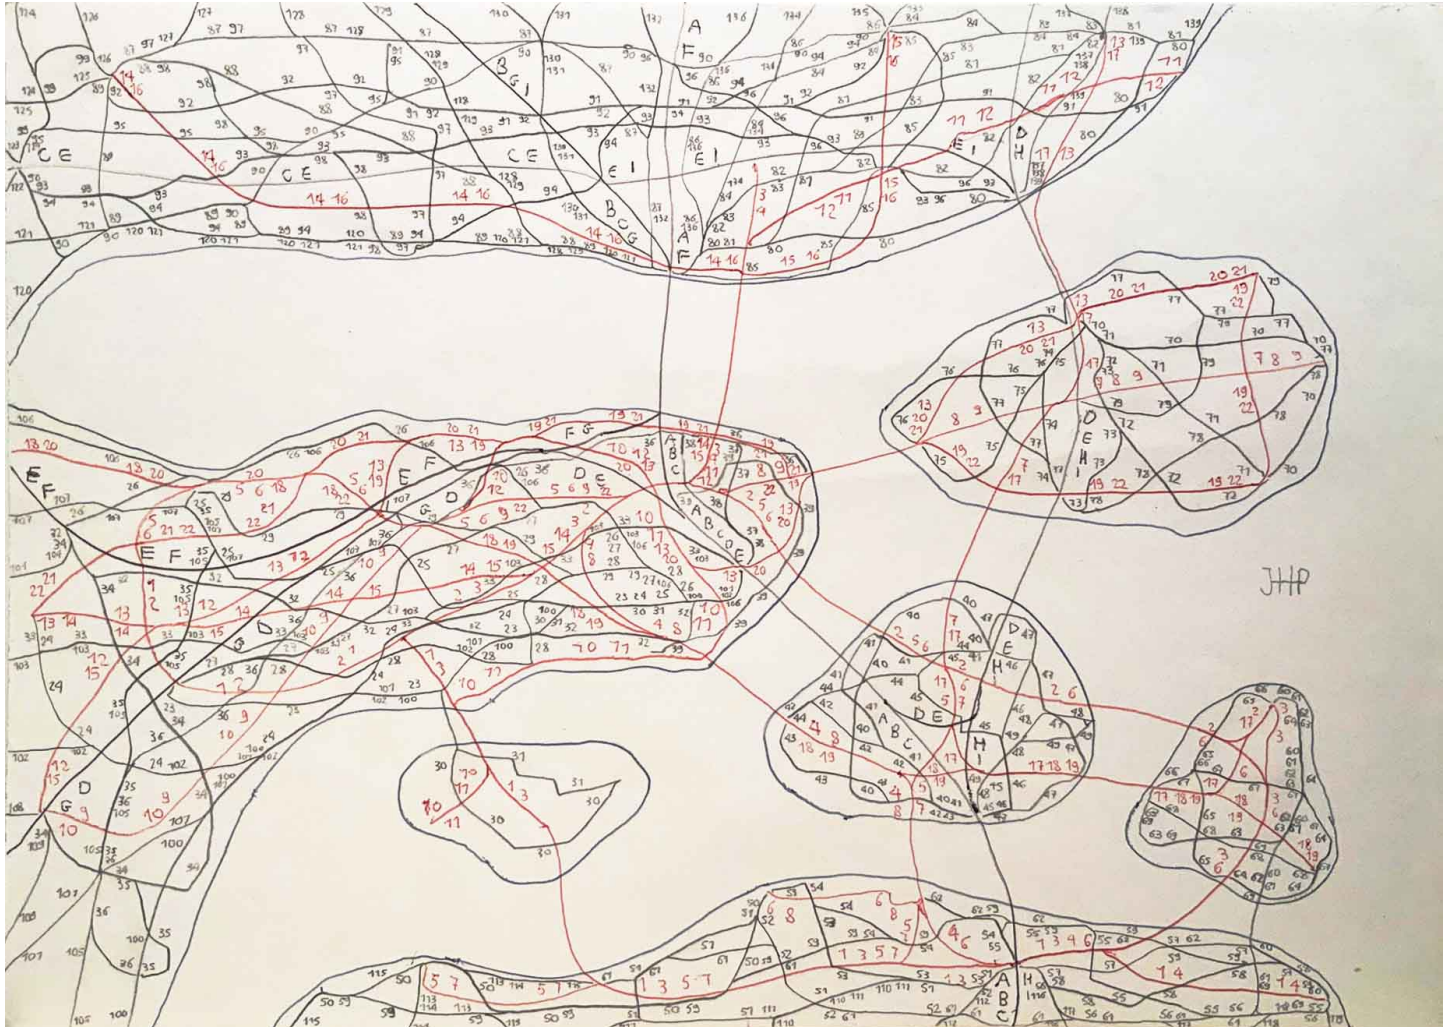

Jeroen Hollander

Jeroen Hollander

Sans titre 1, 2019

fountain pen on paper

21 x 29.7 cm

signed in the middle right

INV Nbr. JH2016_01

**Françoise
Livinec**

24, rue de Penthièvre
75008 Paris

+33 (0)1 40 07 58 09
contact@francoiselivinec.com
www.francoiselivinec.com