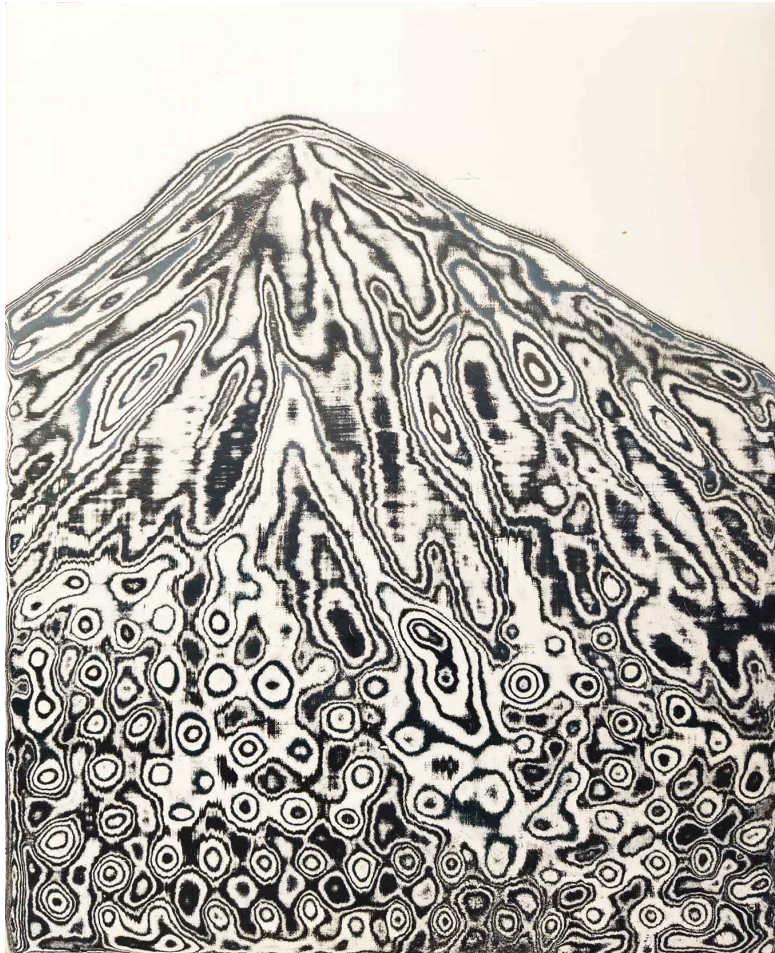

Jang Kwang Bum

Jang Kwang Bum

Montagne Bleu 2, 2021

acrylic on canvas and sponge

24 x 20 cm

signed on the back

INV Nbr. JKB2021_21

Jang Kwang Bum