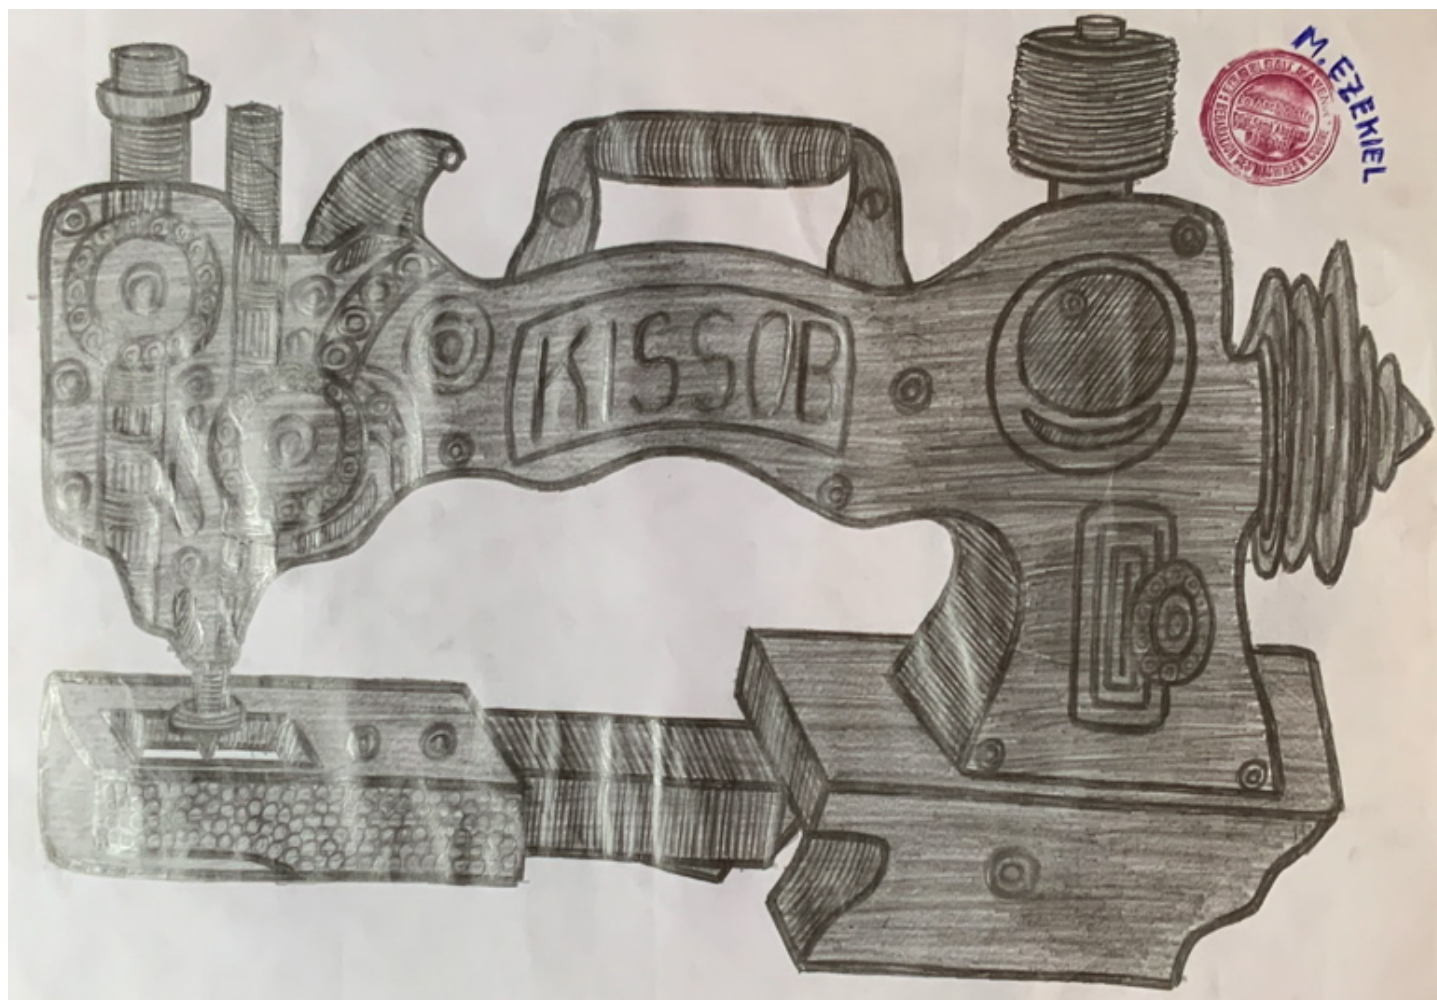

Messou Ezekiel

Messou Ezekiel

Kissob, 2021

Le Machiniste

pencil on paper

29,7 x 41,5 cm

signed and stamped on the upper right

INV Nbr. ME2021-20