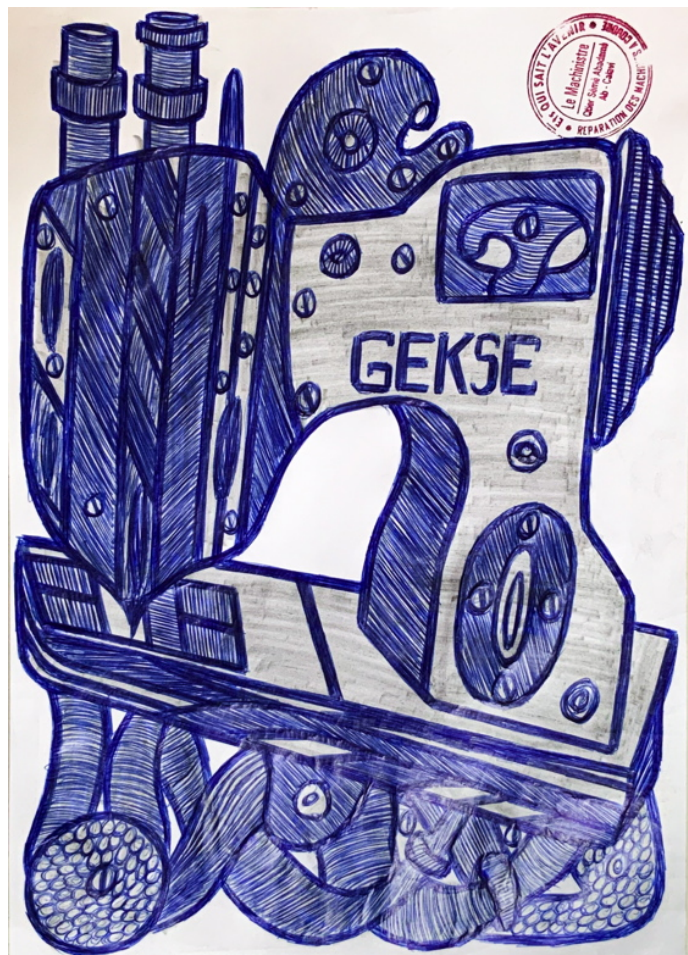

Messou Ezekiel

Messou Ezekiel

Rehum, 2021

Le Machiniste

ballpoint pen on paper

29,7 x 21 cm

stamped on the upper right

INV Nbr. ME2021_07

Messou Ezekiel

Messou Ezekiel

Gekse, 2021

Le Machiniste

ballpoint pen on paper

29,7 x 21 cm

Stamped on the upper right

INV Nbr. ME2021_09