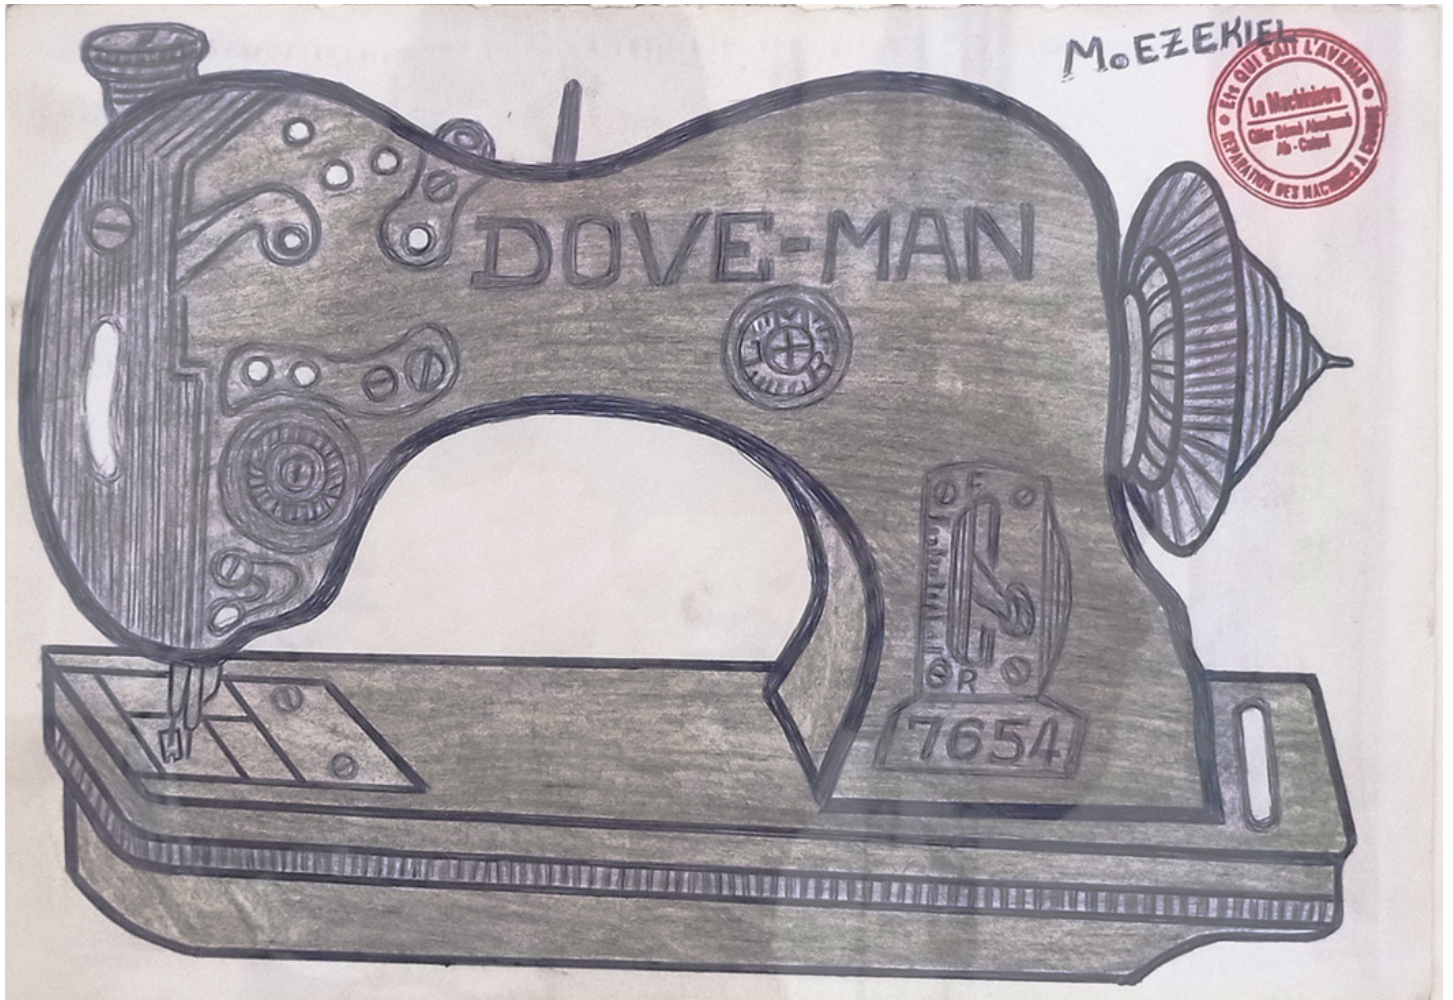

INV Nbr. ME2021_23

Messou Ezekiel

Messou Ezekiel

Dove-Man, 2021

ballpoint pen, pencil on paper

21 x 29,7 cm

signed and stamped on the upper right

INV Nbr. ME2021_24