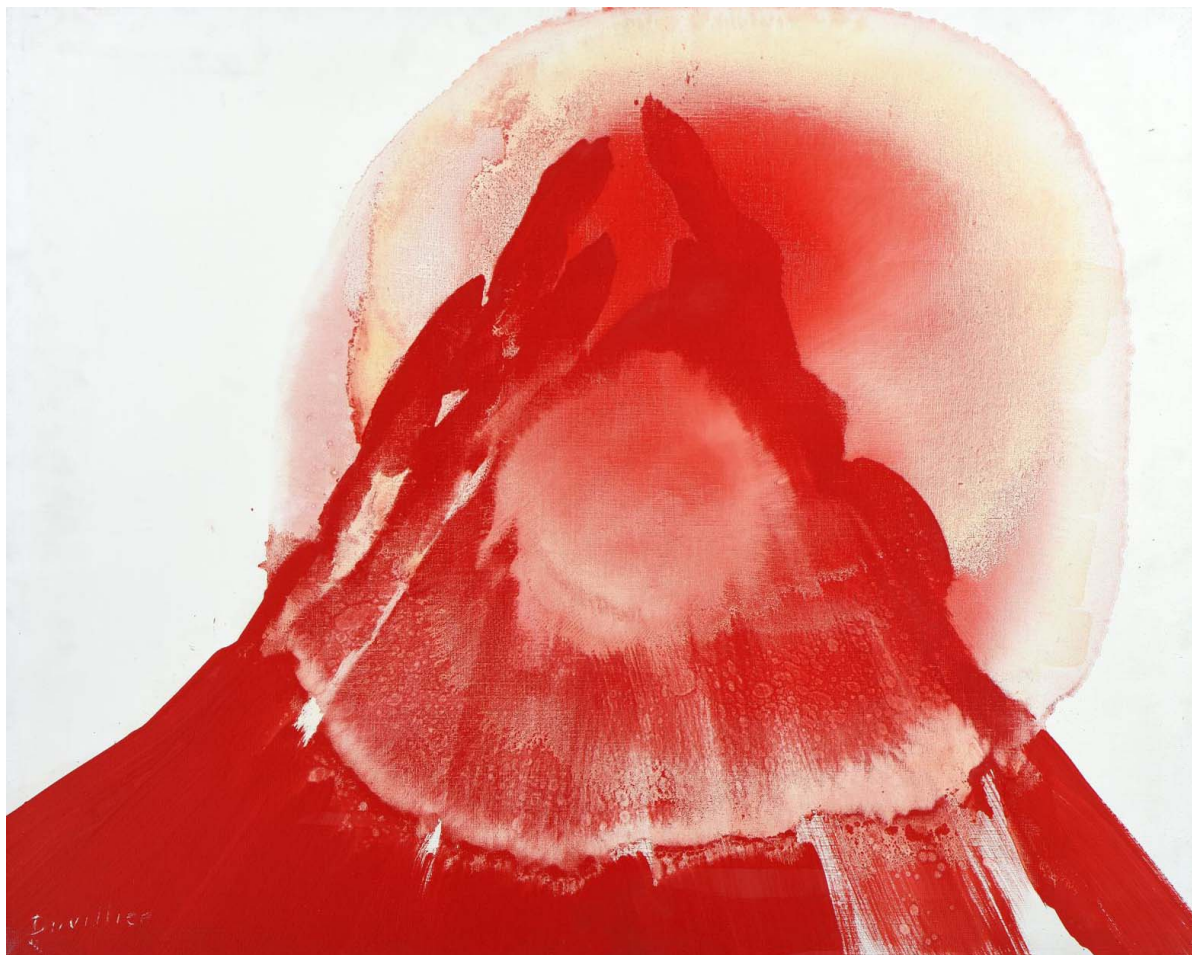

René Duvillier

René Duvillier

Incandescence II, 11 janvier 1983

Mixed technique on canvas

74 x 92 cm

Signed on the back

INV Nbr. RD1983_20

**Françoise
Livinec**

24,   rue de Penthière
75008 Paris

+33 (0)1 40 07 58 09
contact@francoiselivinec.com
www.francoiselivinec.com