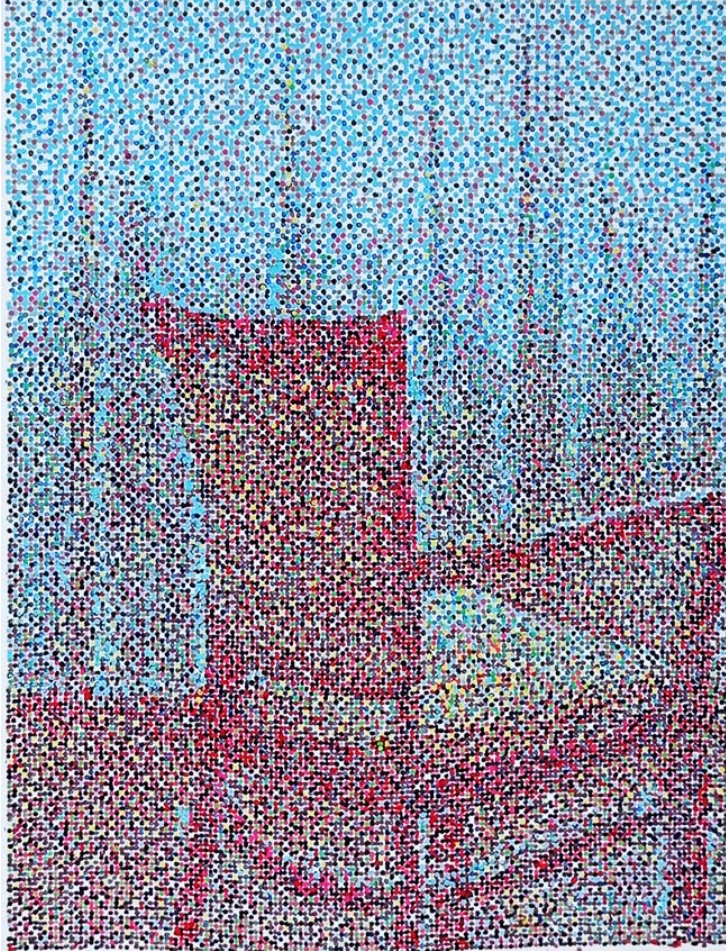

Thomas Andréa Barbey

Thomas Andréa Barbey

Intérieur, juin 2, 2021

acrylic on paper

42 x 33 cm

signed and dated on the back

INV Nbr. TAB2021_16