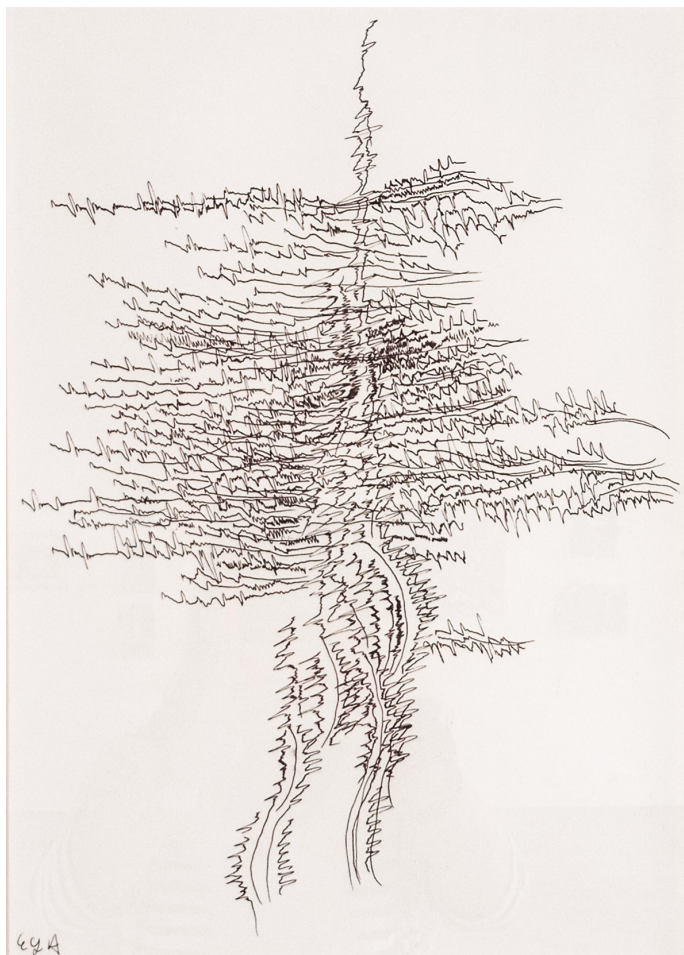

Messou Ezekiel

Messou Ezekiel

Bawik, Elos, Singer, Eins, Lidi, 2021

ballpoint pen, pencil on paper

100 x 120 cm

signed and stamped on the upper right

INV Nbr. ME2021_27

Cédric Laplace