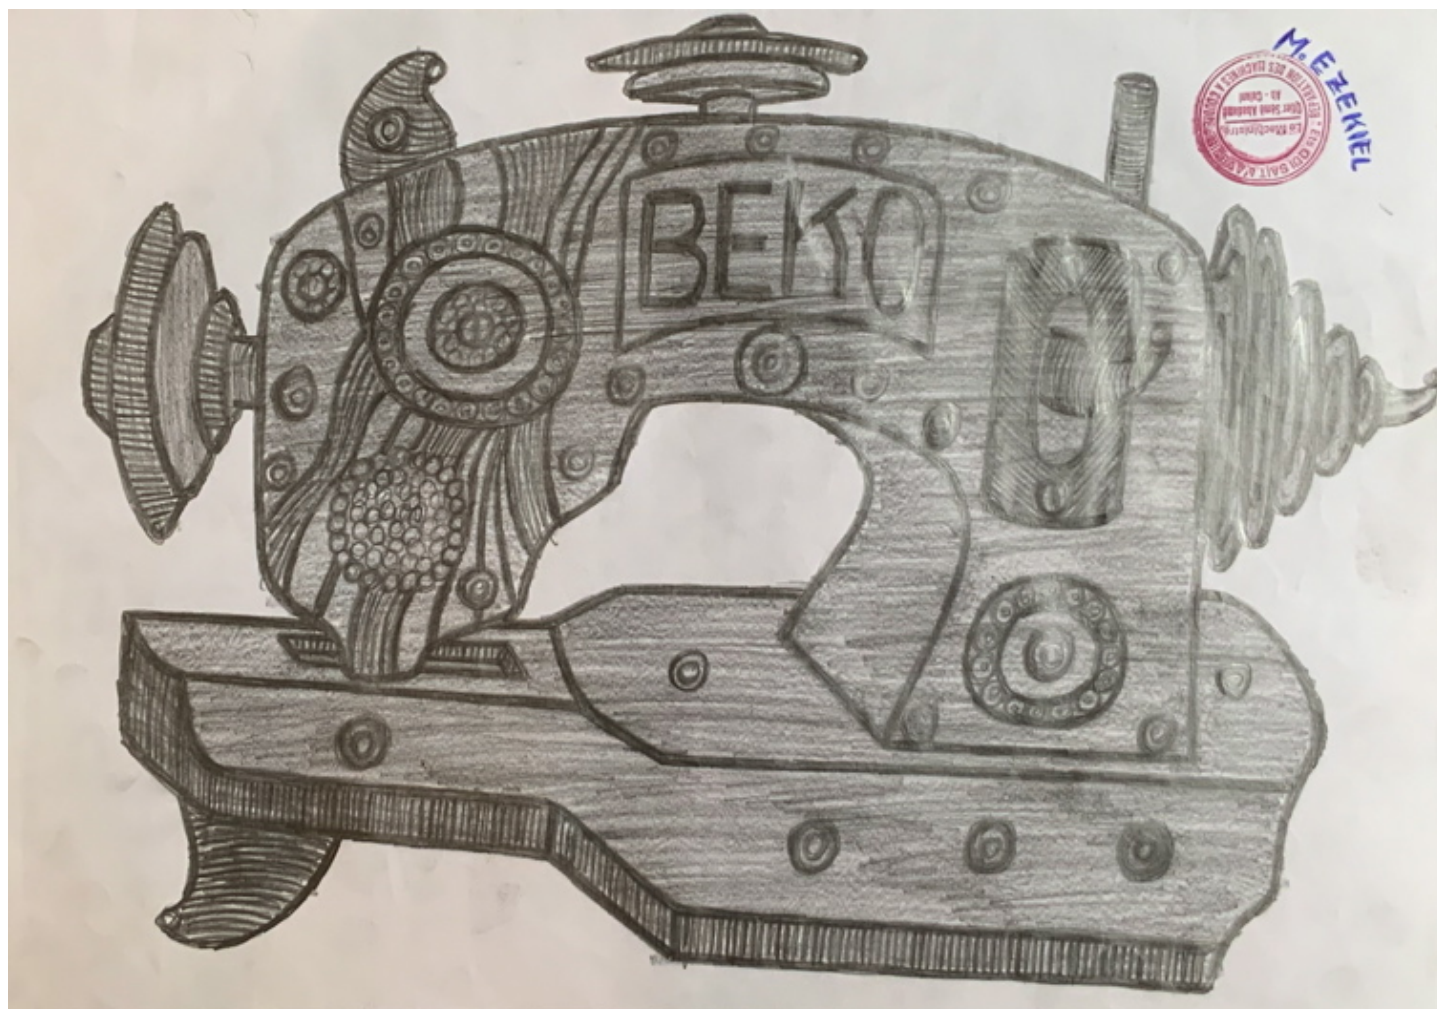

Messou Ezekiel

Messou Ezekiel

Beko, 2021

Le Machiniste

pencil on paper

29,7 x 41,5 cm

Stamped on the upper right

INV Nbr. ME2021_11