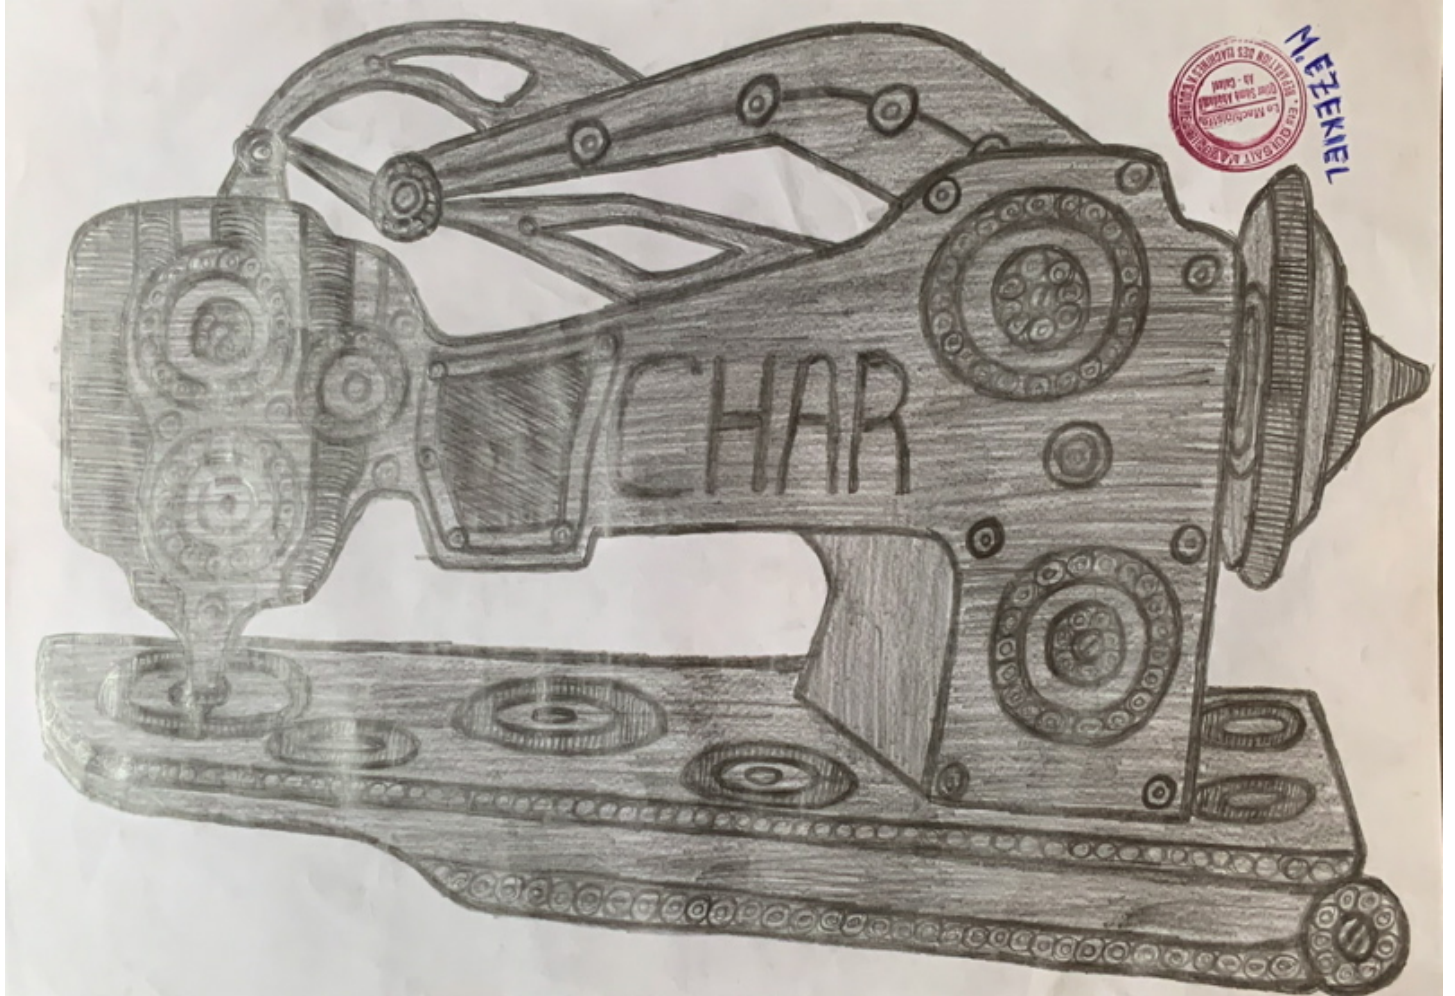

Messou Ezekiel

Messou Ezekiel

Char, 2021

Le Machiniste

pencil on paper

29,7 x 41,5 cm

signed and stamped on the upper right

INV Nbr. ME2021-16