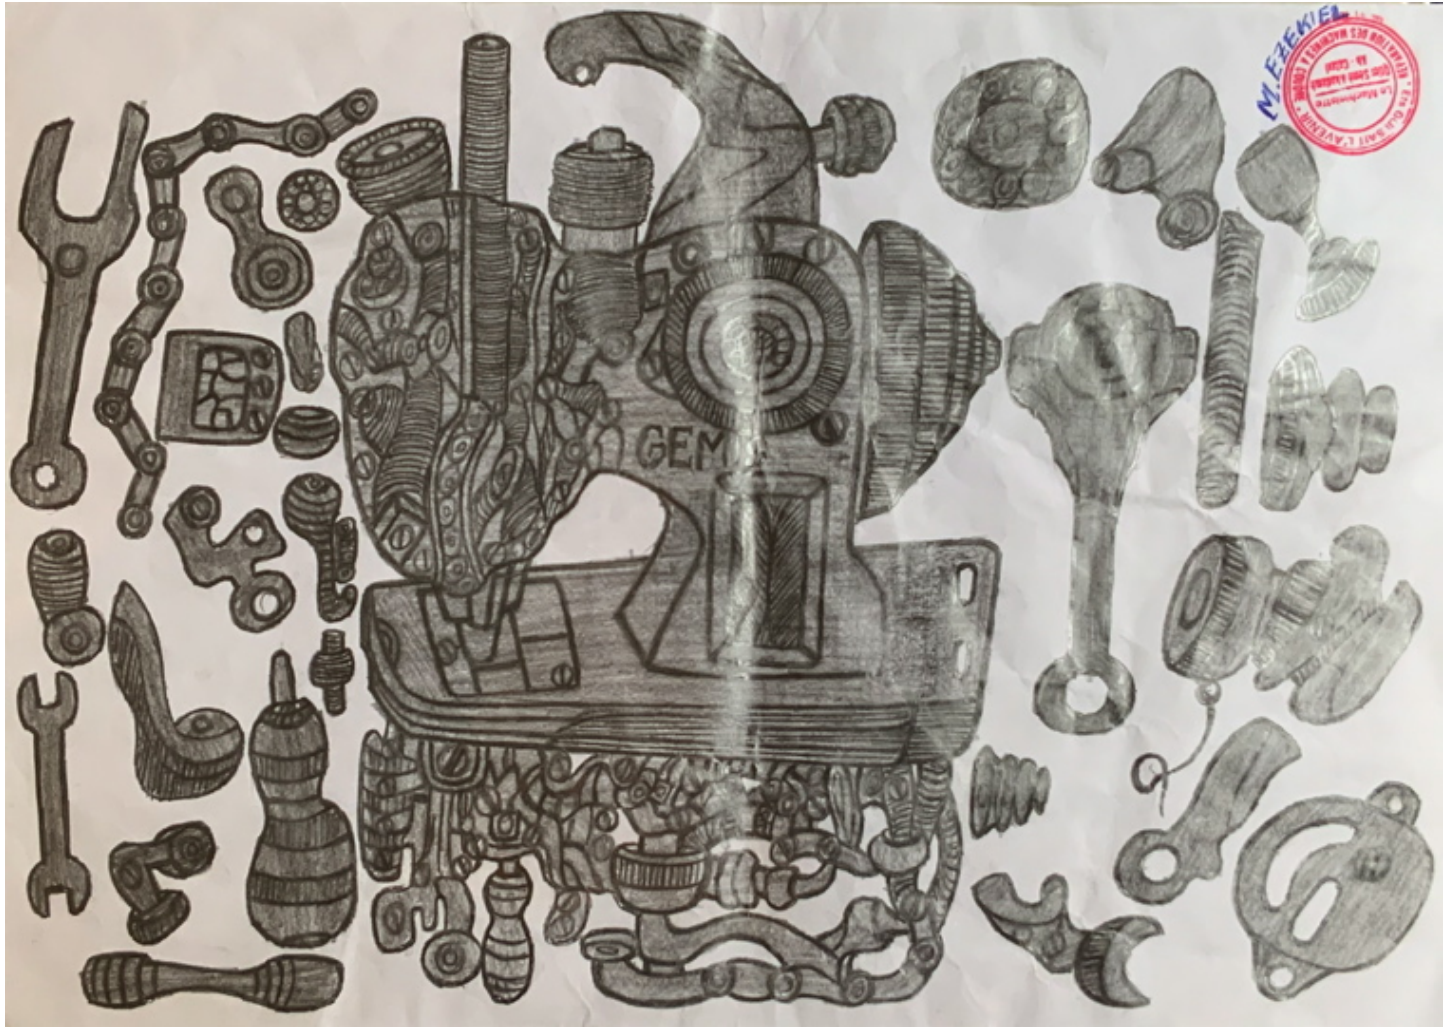

Messou Ezekiel

Messou Ezekiel

Gem, 2021

Le Machiniste

pencil on paper

29,7 x 41,5 cm

signed and stamped on the upper right

INV Nbr. ME2021-18