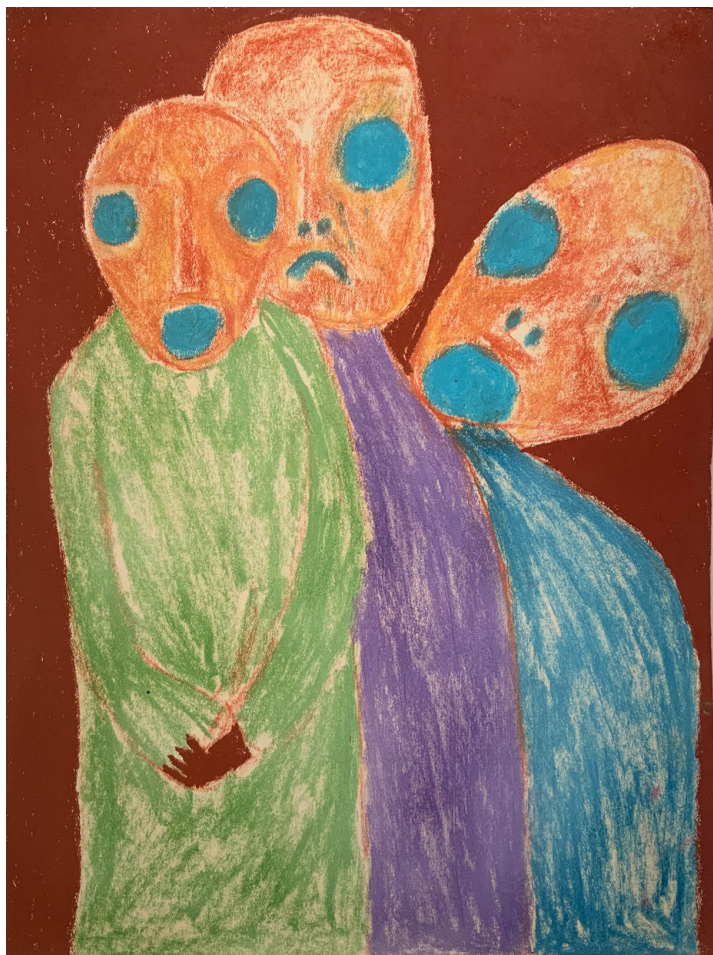

Rosemarie Koczj

Rosemarie Koczj

Sans titre N°29, 1980

Oil pastel on paper

48 x 38 cm

Signed and dated in the back

INV Nbr. RK1980_001

**Françoise
Livinec**

24,   rue de Penthièvre
75008 Paris

+33 (0)1 40 07 58 09
contact@francoiselivinec.com
www.francoiselivinec.com