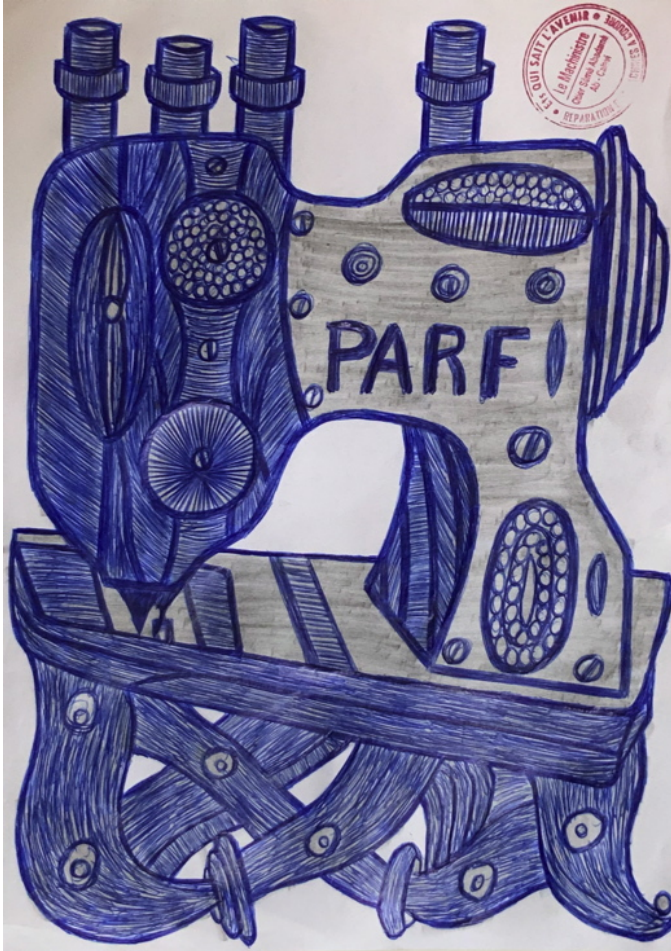

Messou Ezekiel

Messou Ezekiel

Parf, 2021

Le Machiniste

ballpoint pen on paper

29,7 x 21 cm

stamped on the upper right

INV Nbr. ME2021-13

**Françoise
Livinec**

24,   rue de Penthièvre
75008 Paris

+33 (0)1 40 07 58 09
contact@francoiselivinec.com
www.francoiselivinec.com