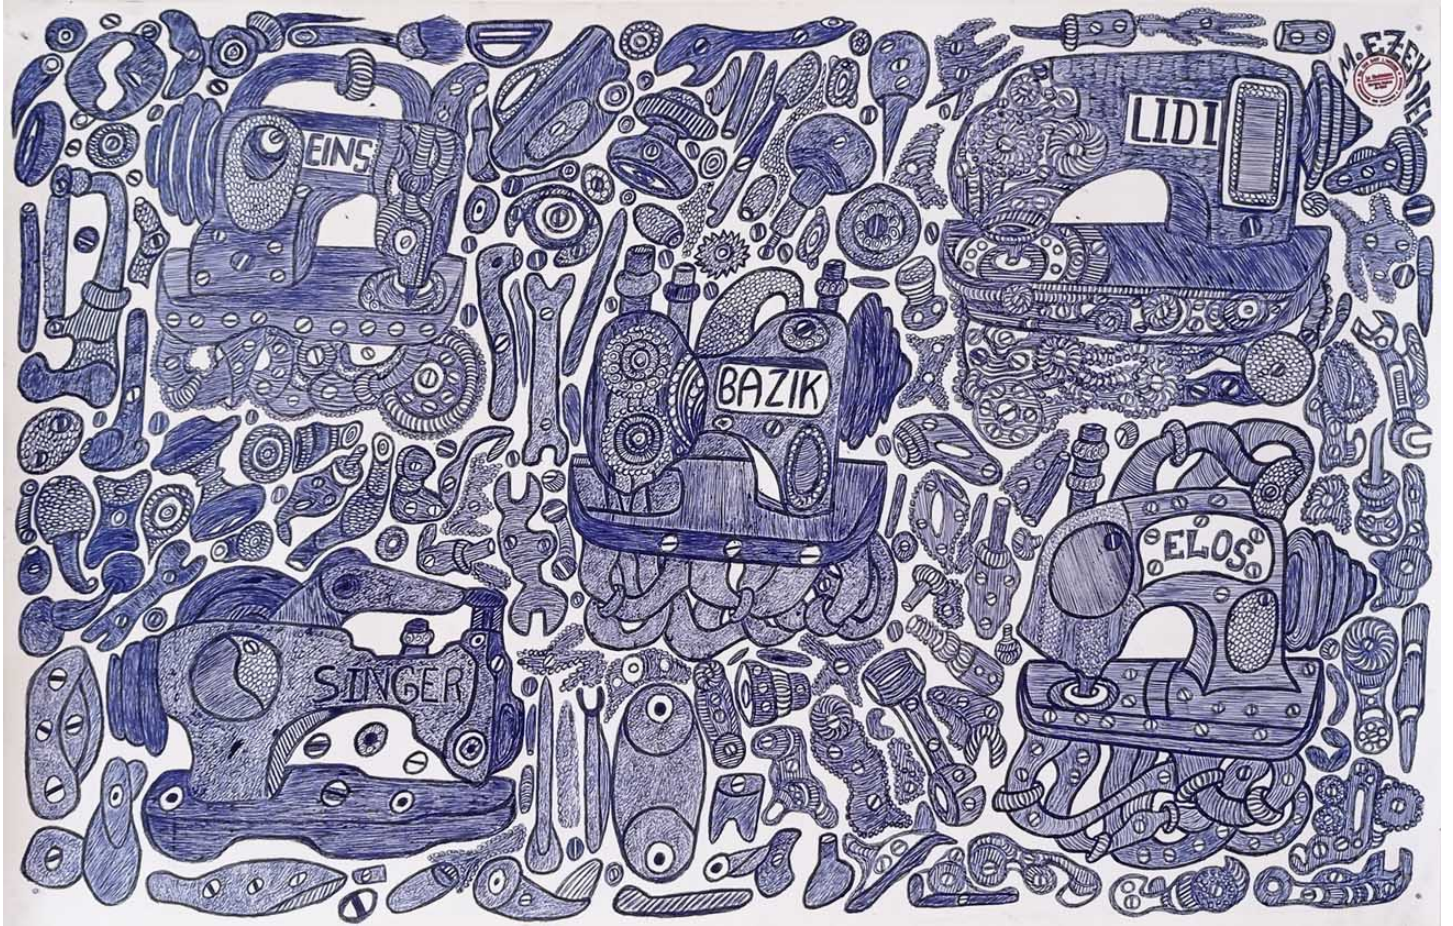

Messou Ezekiel

Messou Ezekiel

Bawik, Elos, Singer, Eins, Lidi, 2021

ballpoint pen, pencil on paper

100 x 120 cm

signed and stamped on the upper right

INV Nbr. ME2021_27