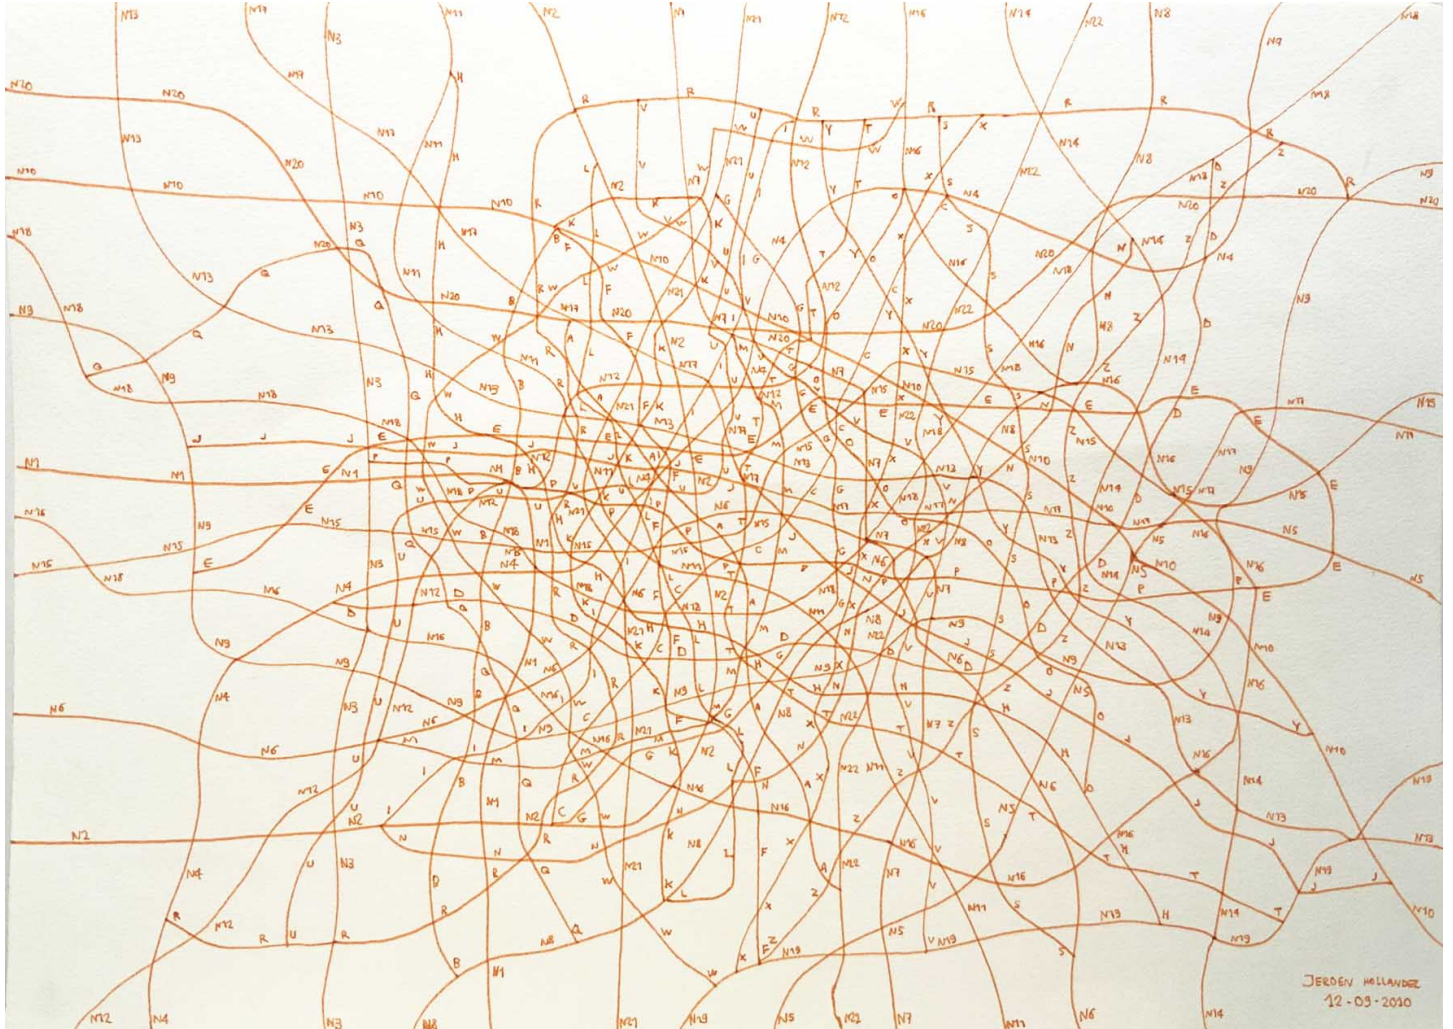

Jeroen Hollander

Jeroen Hollander

Big City, 2010

fountain pen on paper

21 x 29.7 cm

signed and dated on the bottom right

INV Nbr. JH2016_03