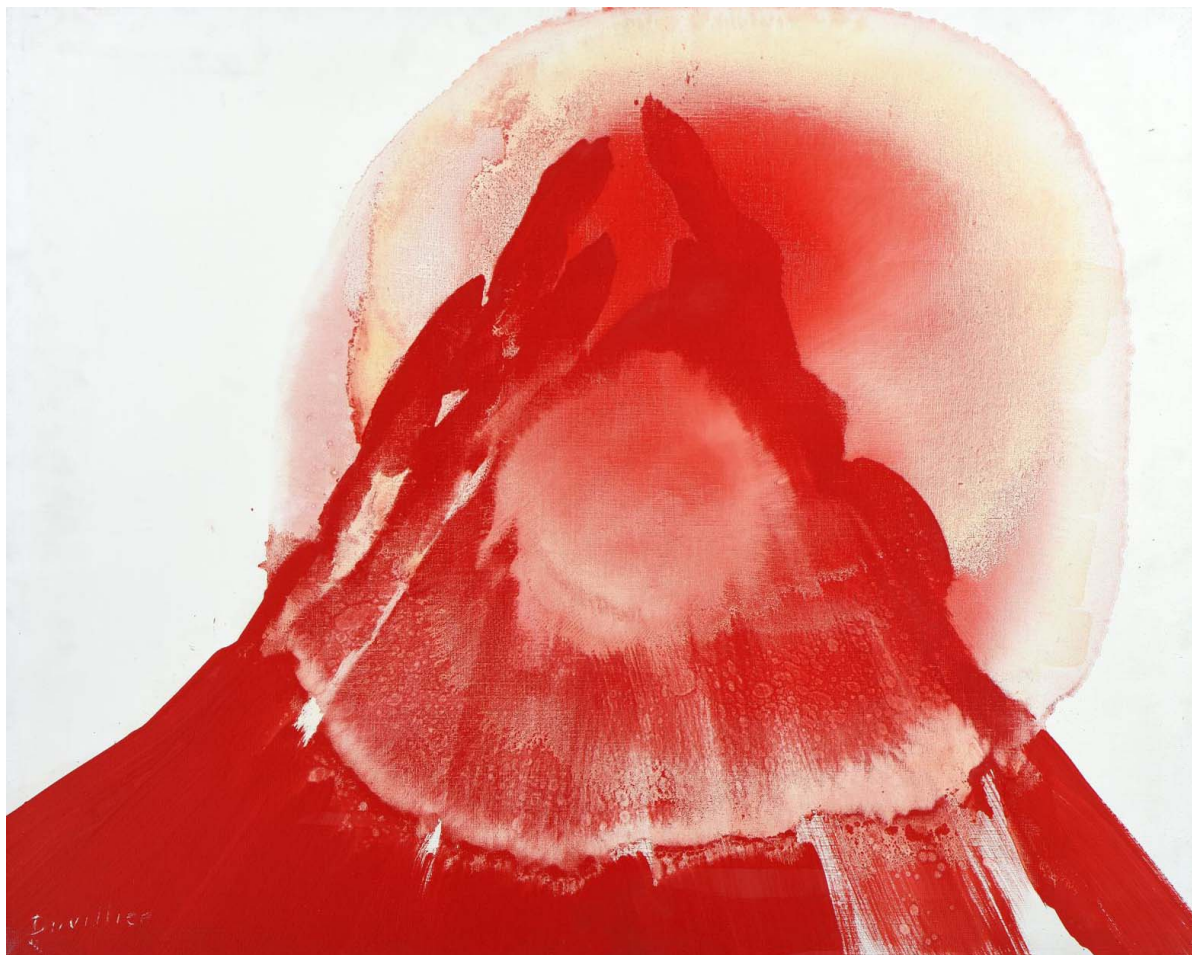

René Duvillier

René Duvillier

Incandescence II, 11 janvier 1983

Mixed technique on canvas

74 x 92 cm

Signed on the back

INV Nbr. RD1983_20

**Françoise
Livinec**

24,   rue de Penthièvre
75008 Paris

+33 (0)1 40 07 58 09
contact@francoiselivinec.com
www.francoiselivinec.com