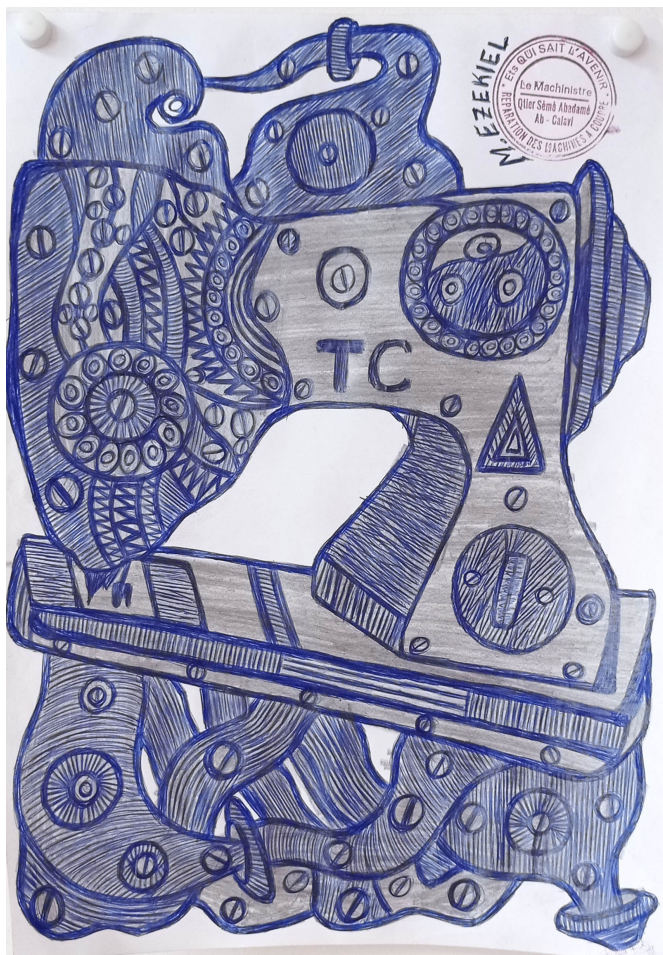

Messou Ezekiel

Messou Ezekiel

TC, 2021

ballpoint pen on paper

29,7 x 21 cm

signed and stamped on the upper right

INV Nbr. ME2021_21