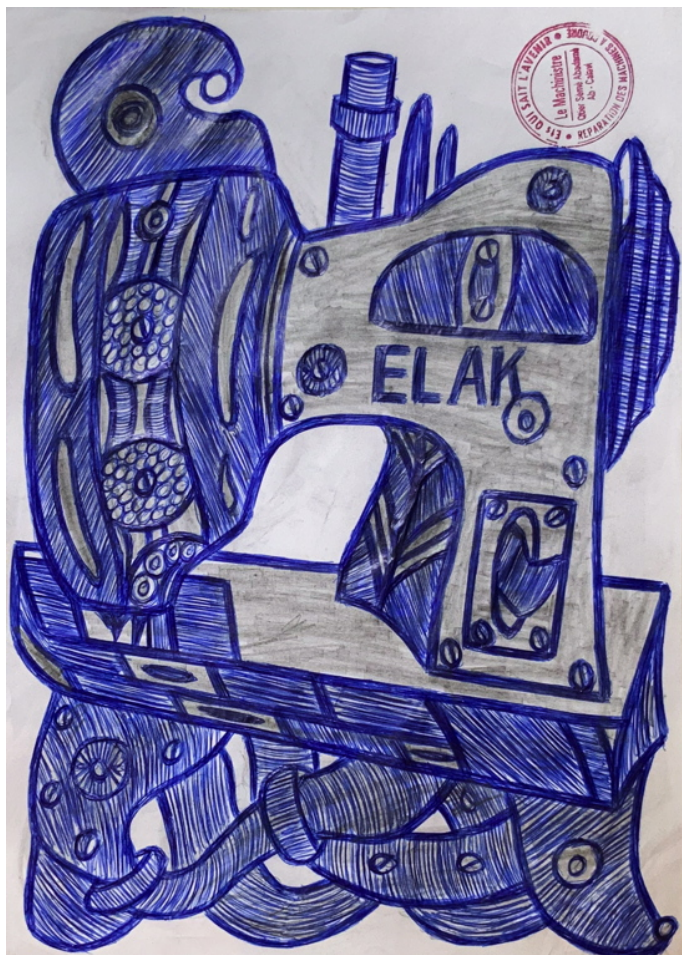

Messou Ezekiel

Messou Ezekiel

Elak, 2021

Le Machiniste

ballpoint pen on paper

29,7 x 21 cm

Stamped on the upper right

INV Nbr. ME2021_15