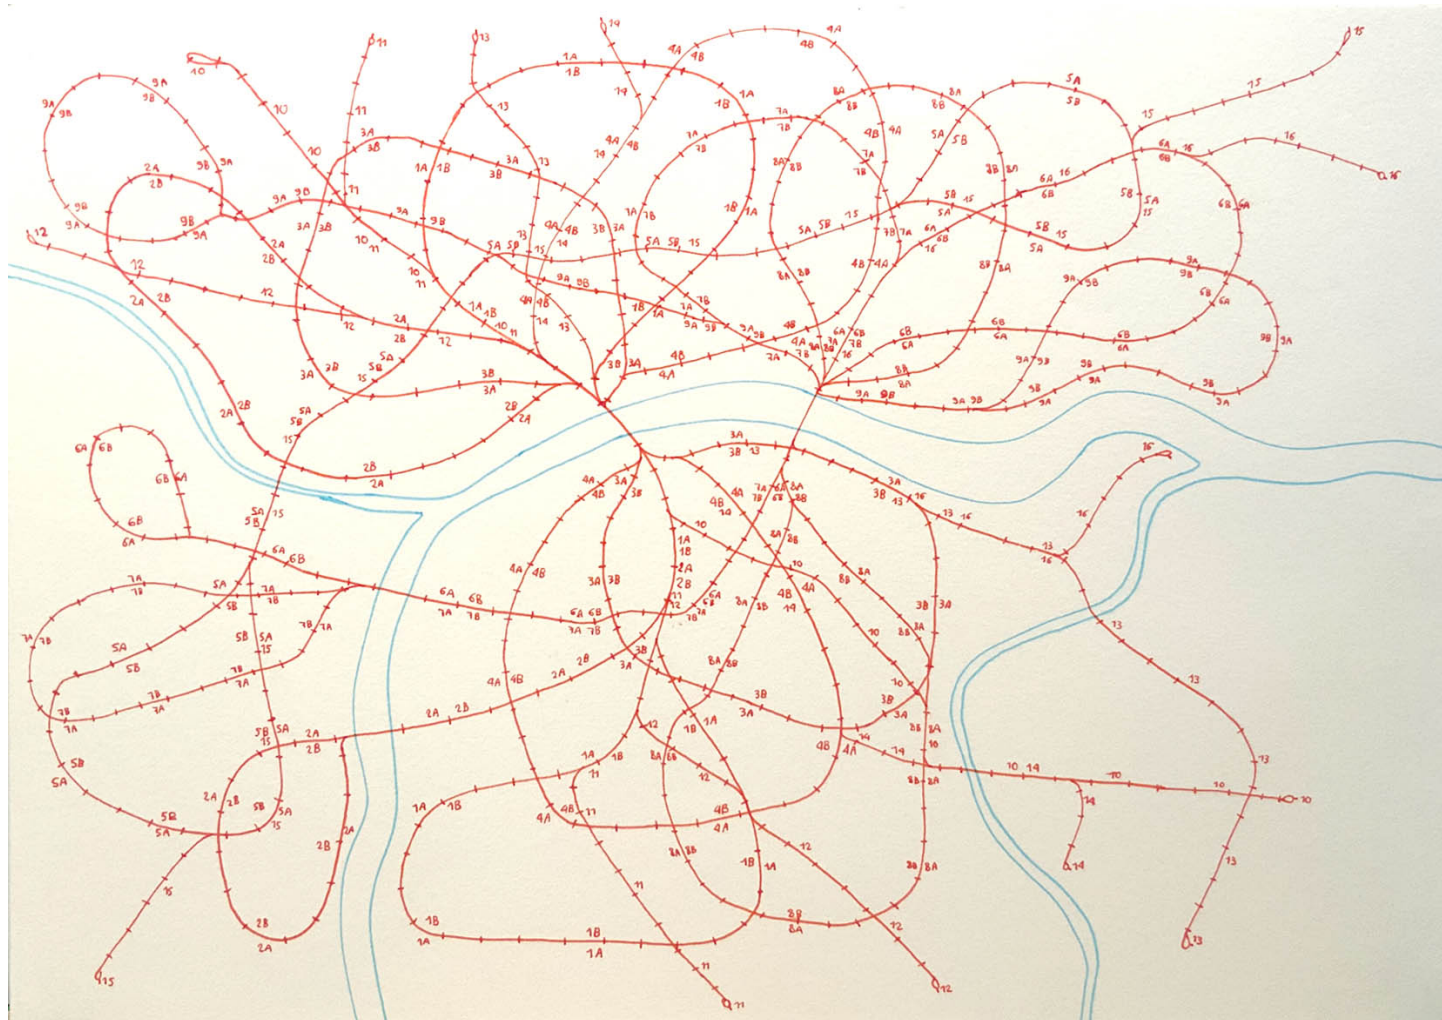

Jeroen Hollander

Jeroen Hollander

Sans titre 4, 2016

fountain pen and marker on paper

21 x 29.7 cm

signed and dated on the back

INV Nbr. JH2016_04

**Françoise
Livinec**

24, rue de Penthièvre
75008 Paris

+33 (0)1 40 07 58 09
contact@francoiselivinec.com
www.francoiselivinec.com