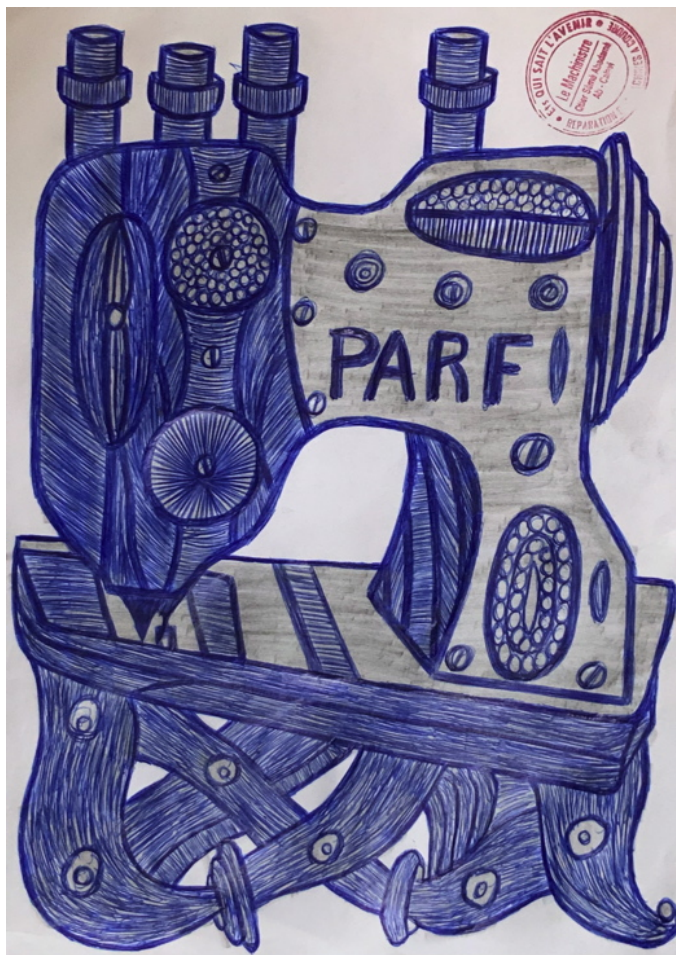

Messou Ezekiel

Kamib, 2021

Le Machiniste

ballpoint pen on paper

29,7 x 21 cm

Stamped on the upper right

INV Nbr. ME2021_12

Messou Ezekiel