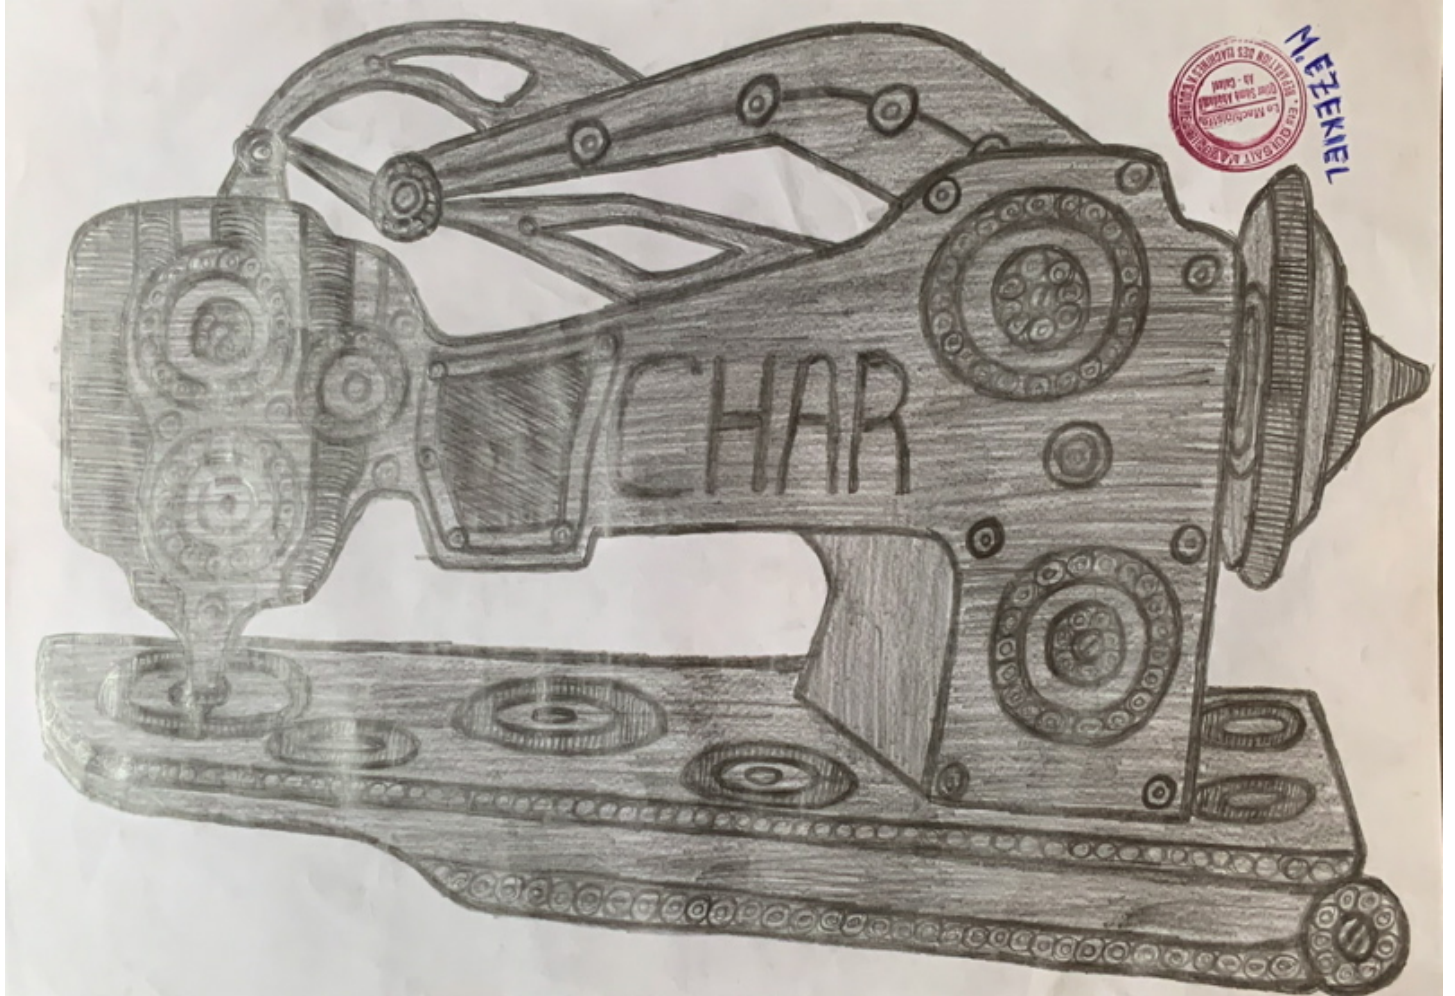

Messou Ezekiel

Messou Ezekiel

Char, 2021

Le Machiniste

pencil on paper

29,7 x 41,5 cm

signed and stamped on the upper right

INV Nbr. ME2021-16

**Françoise
Livinec**

24,   rue de Penthièvre
75008 Paris

+33 (0)1 40 07 58 09
contact@francoiselivinec.com
www.francoiselivinec.com