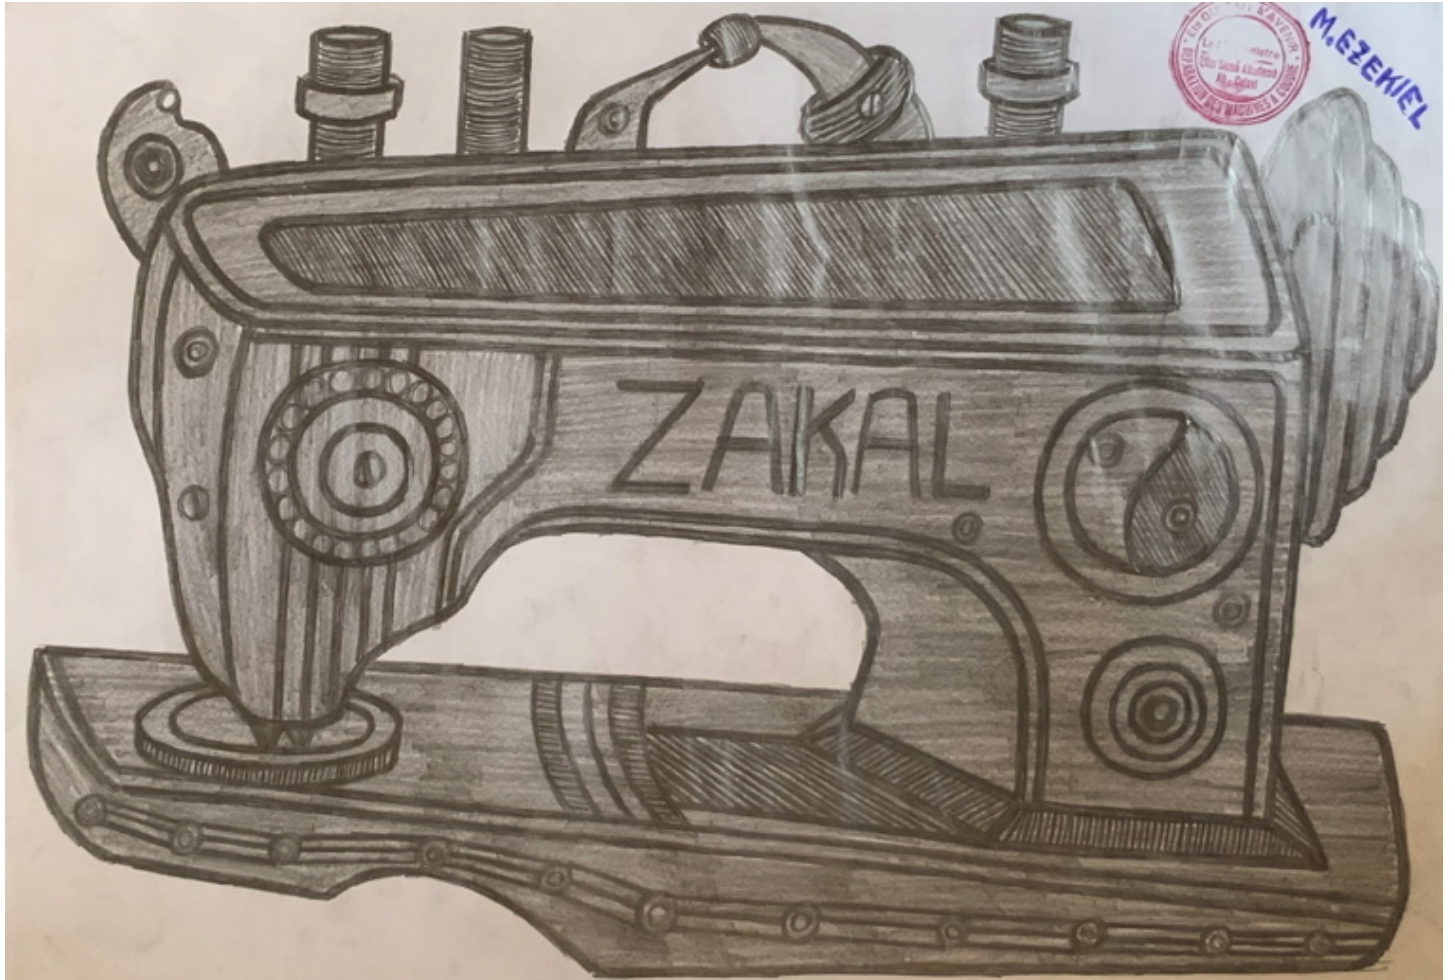

Messou Ezekiel

Messou Ezekiel

Char, 2021

Le Machiniste

pencil on paper

29,7 x 41,5 cm

signed and stamped on the upper right

INV Nbr. ME2021-17