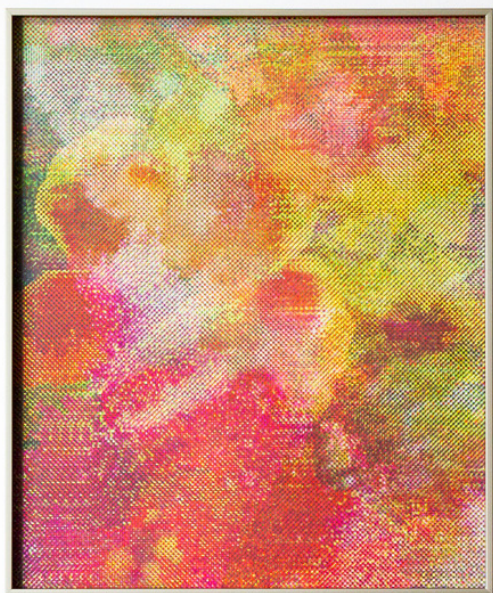

Mathieu Merlet Briand

Mathieu Merlet Briand

#HIBISCUS, STUDY, 2020

Lenticular painting, aluminium frame

INV Nbr. MMB2020_007

**Françoise
Livinec**

24,   rue de Penthièvre
75008 Paris

+33 (0)1 40 07 58 09
contact@francoiselivinec.com
www.francoiselivinec.com