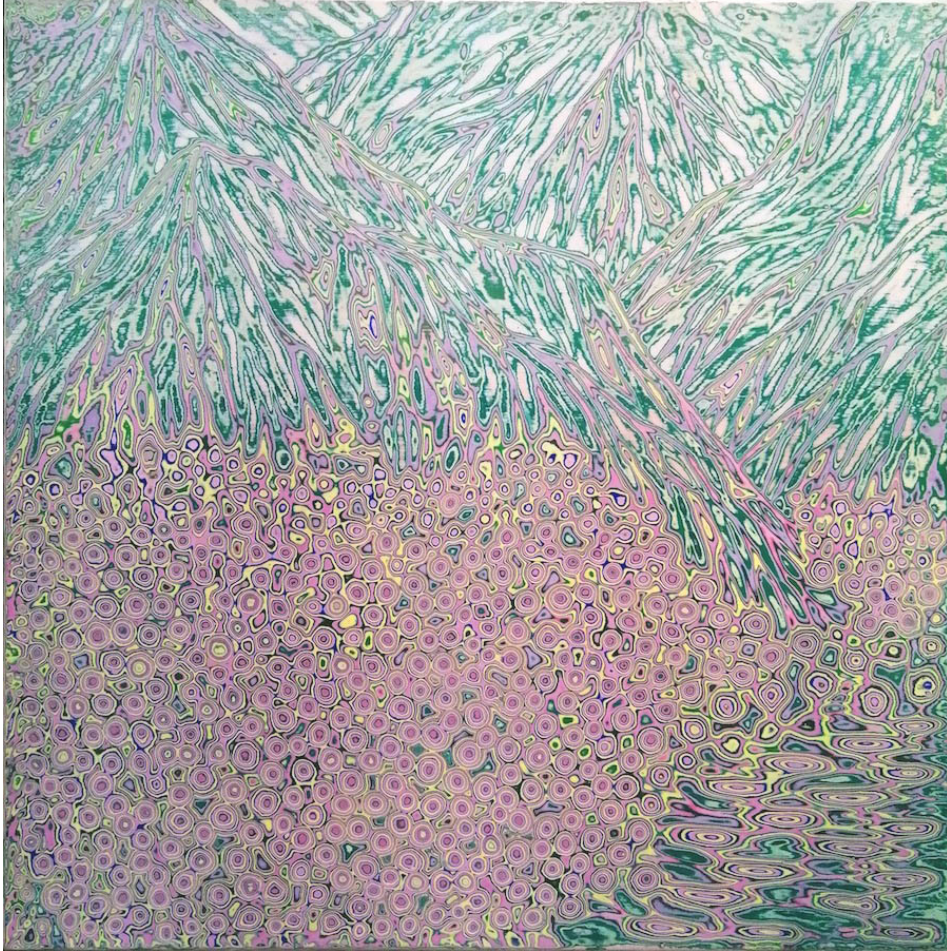

Jang Kwang Bum

Jang Kwang Bum

Reffet RV, 2020

Acrylic on canvas and sanding

100 x 100 cm

Signed on the back

INV Nbr. JKB2020_01