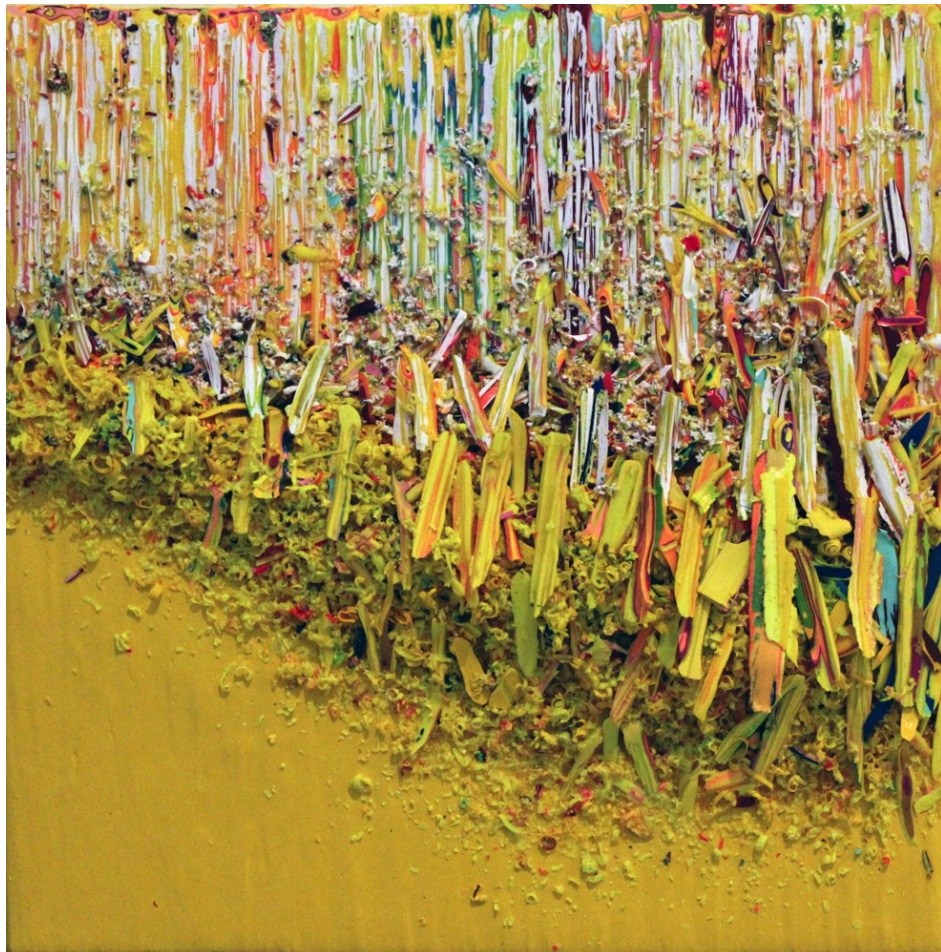

Hur Kyung-Ae

Hur Kyung-Ae

Sans titre, 2020

Acrylique sur toile

INV Nbr. HKA2020_02

**Françoise
Livinec**

24,   rue de Penthièvre
75008 Paris

+33 (0)1 40 07 58 09
contact@francoiselivinec.com
www.francoiselivinec.com