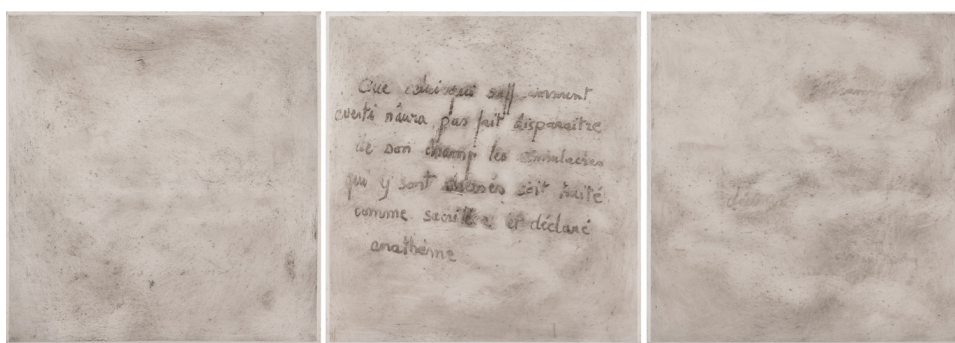

Loic Le Groumellec

Loic Le Groumellec

Sans titre, (Triptyque), 1990

lacquer on canvas

85 x 80 cm (each)

signed, dated and noted on the back

INV Nbr. LLG1990_01