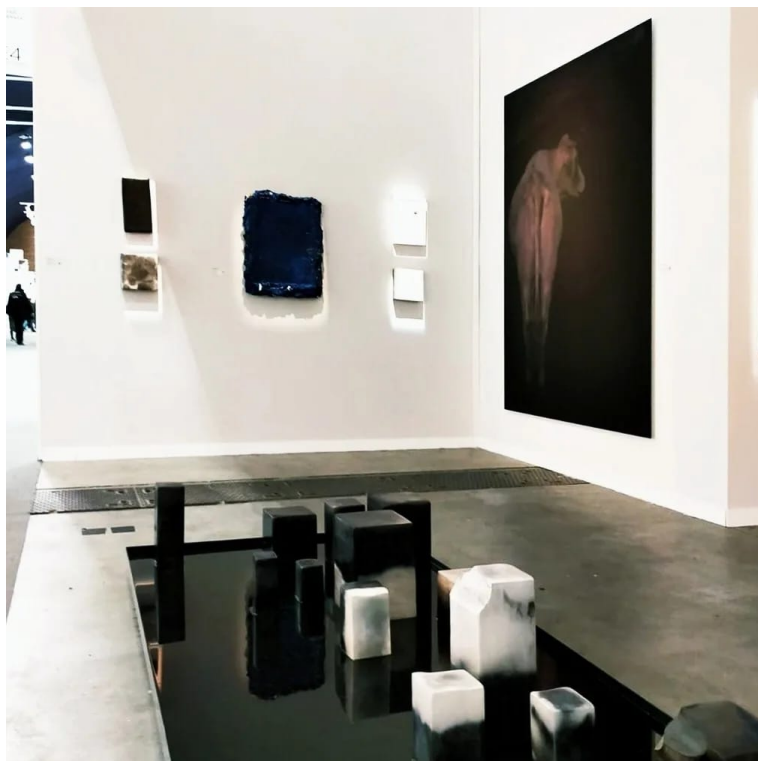

## Art Paris 2022

Grand Palais Ephémère

Thomas Andréa Barbey, Julie Béasse, Ricardo Cavallo, Pierre Célice, Salvatore Coccoluto, Bang Hai Ja, Patrick Hourcade, Hong Ilhwa, Takeshi Inaba, Jang Kwang Bum, Hur Kyung-Ae, Loic Le Groumellec, Minsoon Moon, Adjaratou Ouedraogo, Marjane Satrapi, Daniela Schlagenhauf, Zuka

## Exhibition View