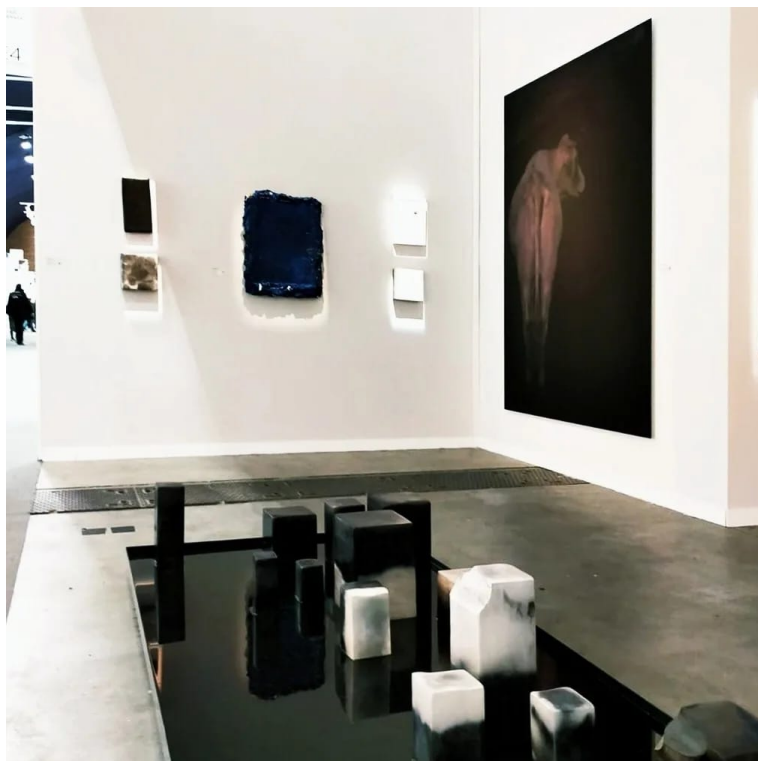

## Art Paris 2022

Grand Palais Ephémère

Thomas Andréa Barbey, Julie Béasse, Ricardo Cavallo, Pierre Célice, Salvatore Coccoluto, Bang Hai Ja, Patrick Hourcade, Hong Ilhwa, Takeshi Inaba, Jang Kwang Bum, Hur Kyung-Ae, Loic Le Groumellec, Minsoon Moon, Adjaratou Ouedraogo, Marjane Satrapi, Daniela Schlagenhaut, Zuka

## Exhibition View