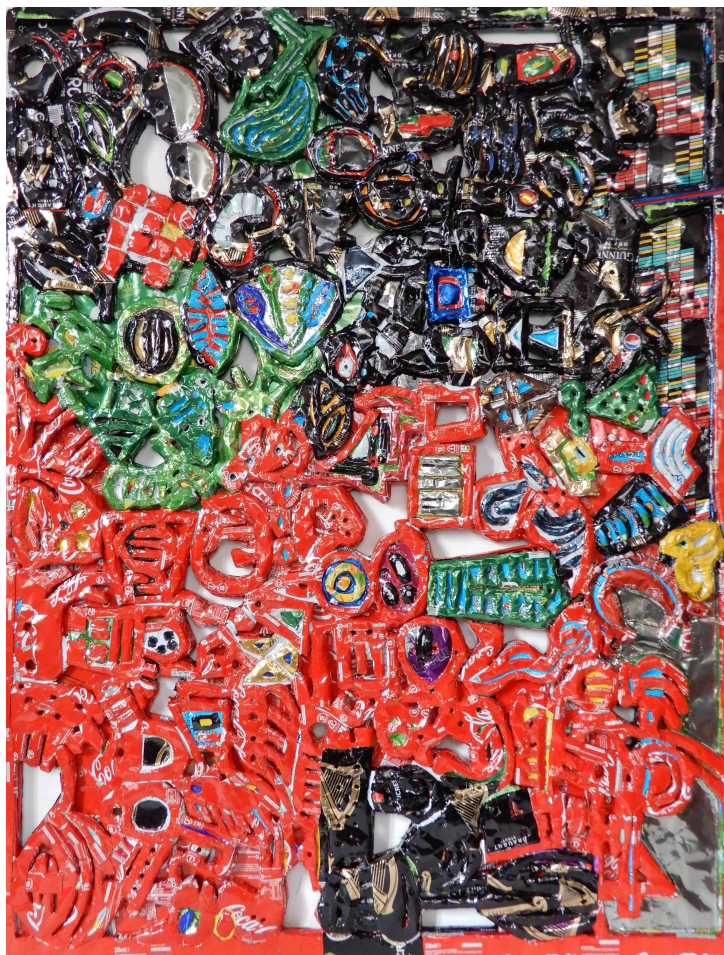

Takeshi Inaba

Takeshi Inaba

Cosmos, 2021

Mixed media

120 x 92 cm

INV Nbr. TI2021_01

**Françoise
Livinec**

24,   rue de Penthièvre
75008 Paris

+33 (0)1 40 07 58 09
contact@francoiselivinec.com
www.francoiselivinec.com