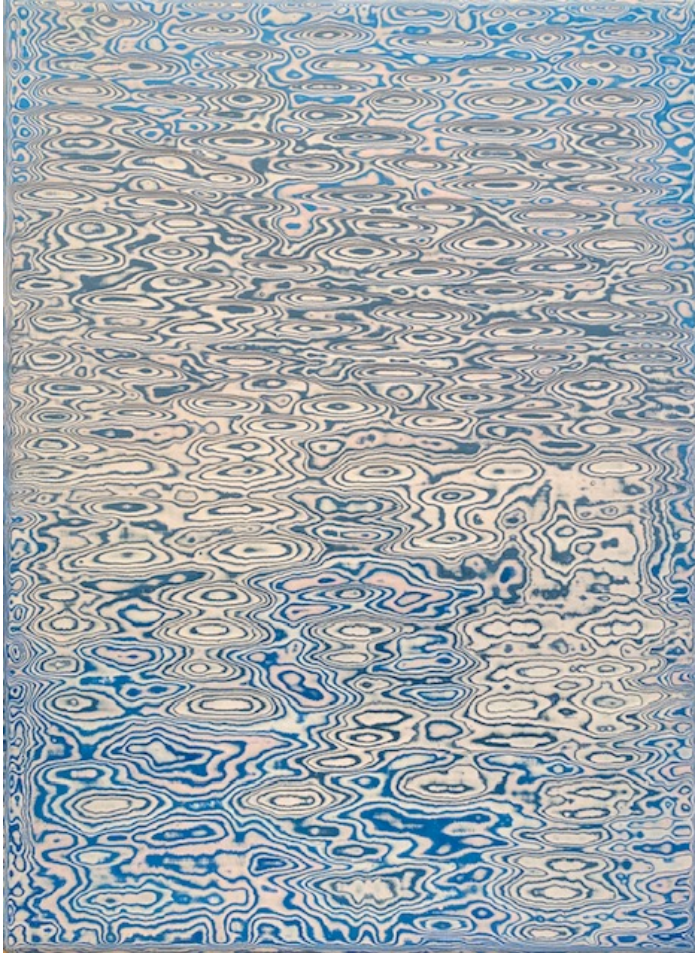

Jang Kwang Bum

Jang Kwang Bum

Reffet B, 2016

Acrylic on canvas and sanding

35,5 x 24,5 cm

INV Nbr. JKB2016_73