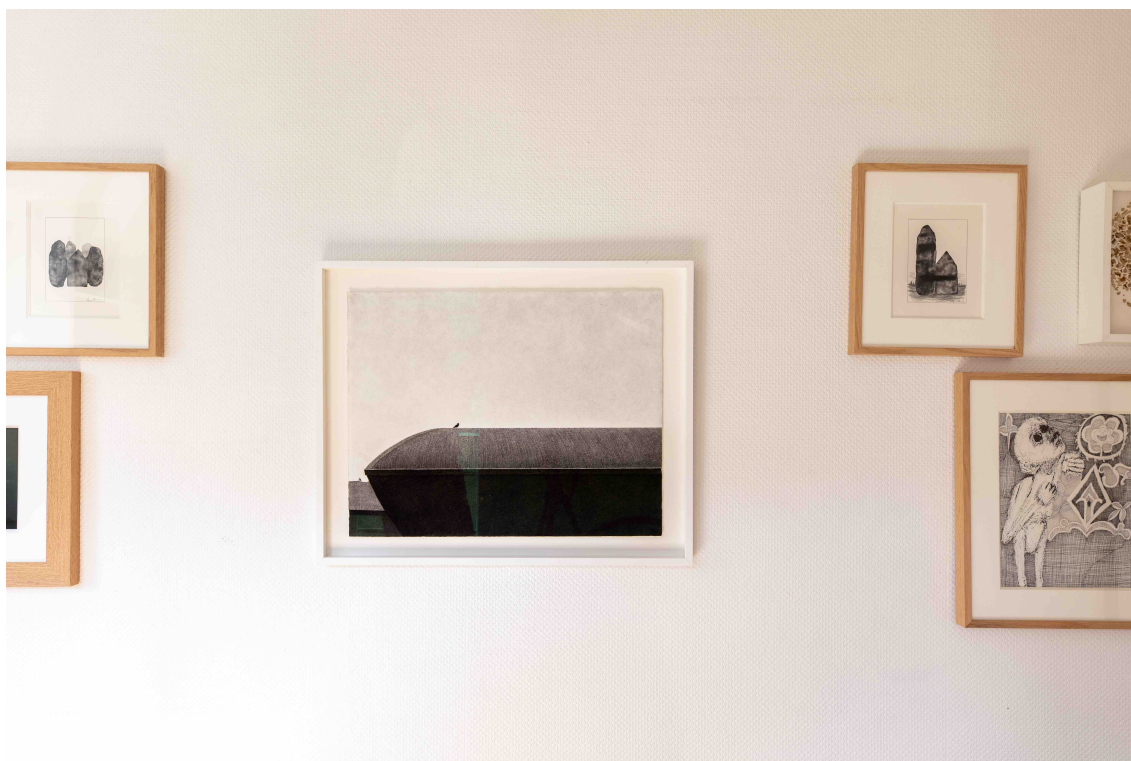

Exhibition View

Small is beautiful

Handle with care - The Spaceless Gallery

Thomas Andréa Barbey, Julie Béasse, Patrick Hourcade, Loïc Le Groumellec, Bai Ming, Daniela Schlagenhauf