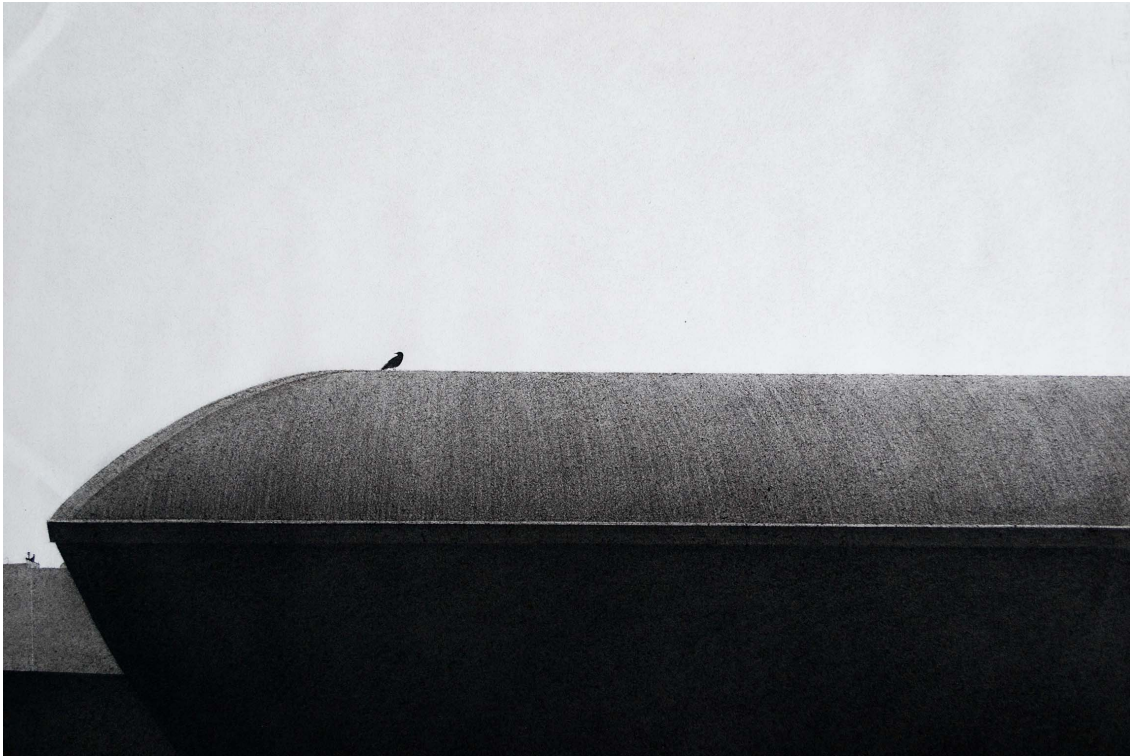

Press release

Small is beautiful

Handle with care - The Spaceless Gallery

Thomas Andréa Barbey, Julie Béasse, Patrick Hourcade, Loic Le Groumellec, Bai Ming, Daniela Schlagenhauf

Location : Hors les murs : Hotel d'Aguesseau - 18 rue Séguier

From 19 May 2022 to 06 June 2022

Opening date 19 May 2022