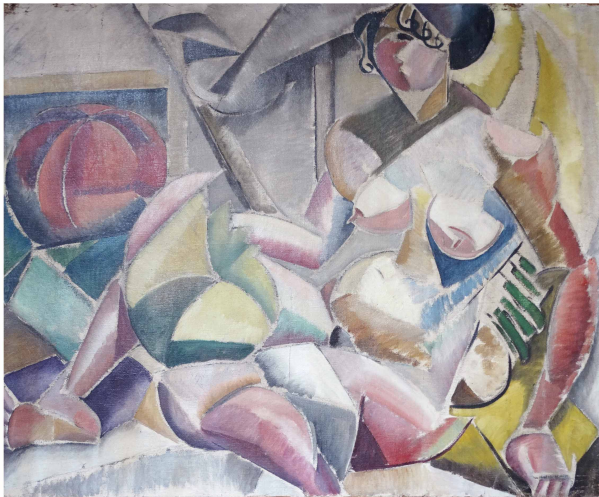

Press release

Foire Fine Arts Paris La biennale 2022

Carroussel du Louvre - Espace Le Nôtre

Thomas Andréa Barbey, Louise Barbu, Ronan Barrot, Julie Béasse, Juliette Bonhoure, Michel Carrade, Jeanne Coppel, Bang Hai Ja, Elvire Jan, Choi Jun-Kun, Jang Kwang Bum, Hur Kyung-Ae, André Marfaing, Bai Ming, Minsoon Moon, Daniela Schlagenhauf, Pierre Tal-Coat, Marie Vassilieff, Zuka

From 09 November 2022 to 13 November 2022

Opening date 09 November 2022