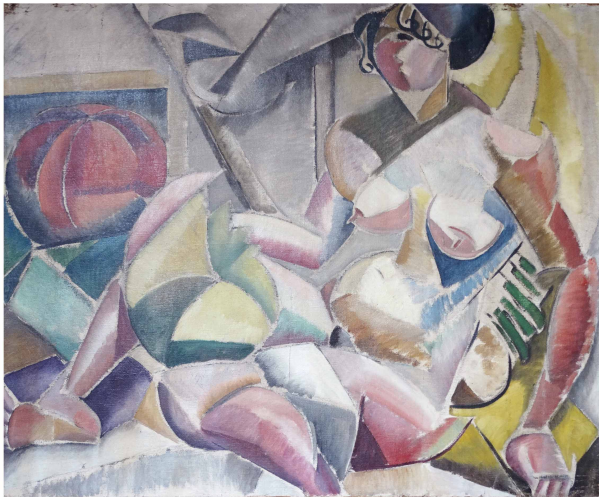

Foire Fine Arts Paris La biennale 2022

Carroussel du Louvre - Espace Le Nôtre

Thomas Andréa Barbey, Louise Barbu, Ronan Barrot, Julie Béasse, Juliette Bonhoure, Michel Carrade, Jeanne Coppel, Bang Hai Ja, Elvire Jan, Choi Jun-Kun, Jang Kwang Bum, Hur Kyung-Ae, André Marfaing, Bai Ming, Minsoon Moon, Daniela Schlagenhauf, Pierre Tal-Coat, Marie Vassilieff, Zuka

From 09 November 2022 to 13 November 2022

Opening date 09 November 2022