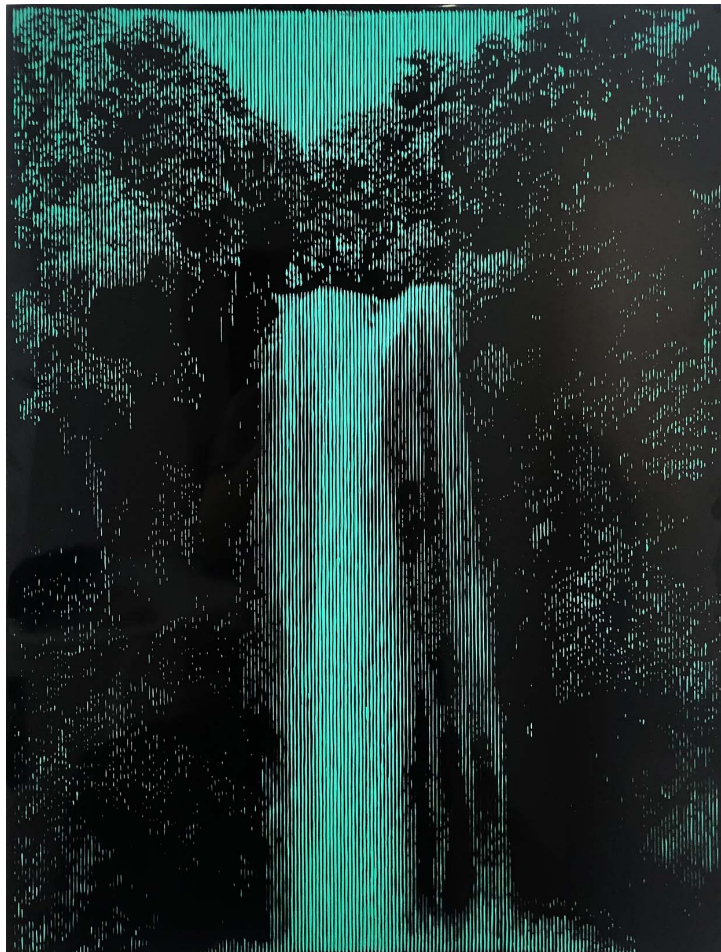

Thomas Andréa Barbey

Thomas Andréa Barbey

Cascade Ban Gioc (Thác Bán Gióc), 2023

Engraving lacquer on wood and oil painting

70 x 50 cm

Signed on the back

INV Nbr. TAB2023_11

**Françoise
Livinec**

24,   rue de Penthièvre
75008 Paris

+33 (0)1 40 07 58 09
contact@francoiselivinec.com
www.francoiselivinec.com