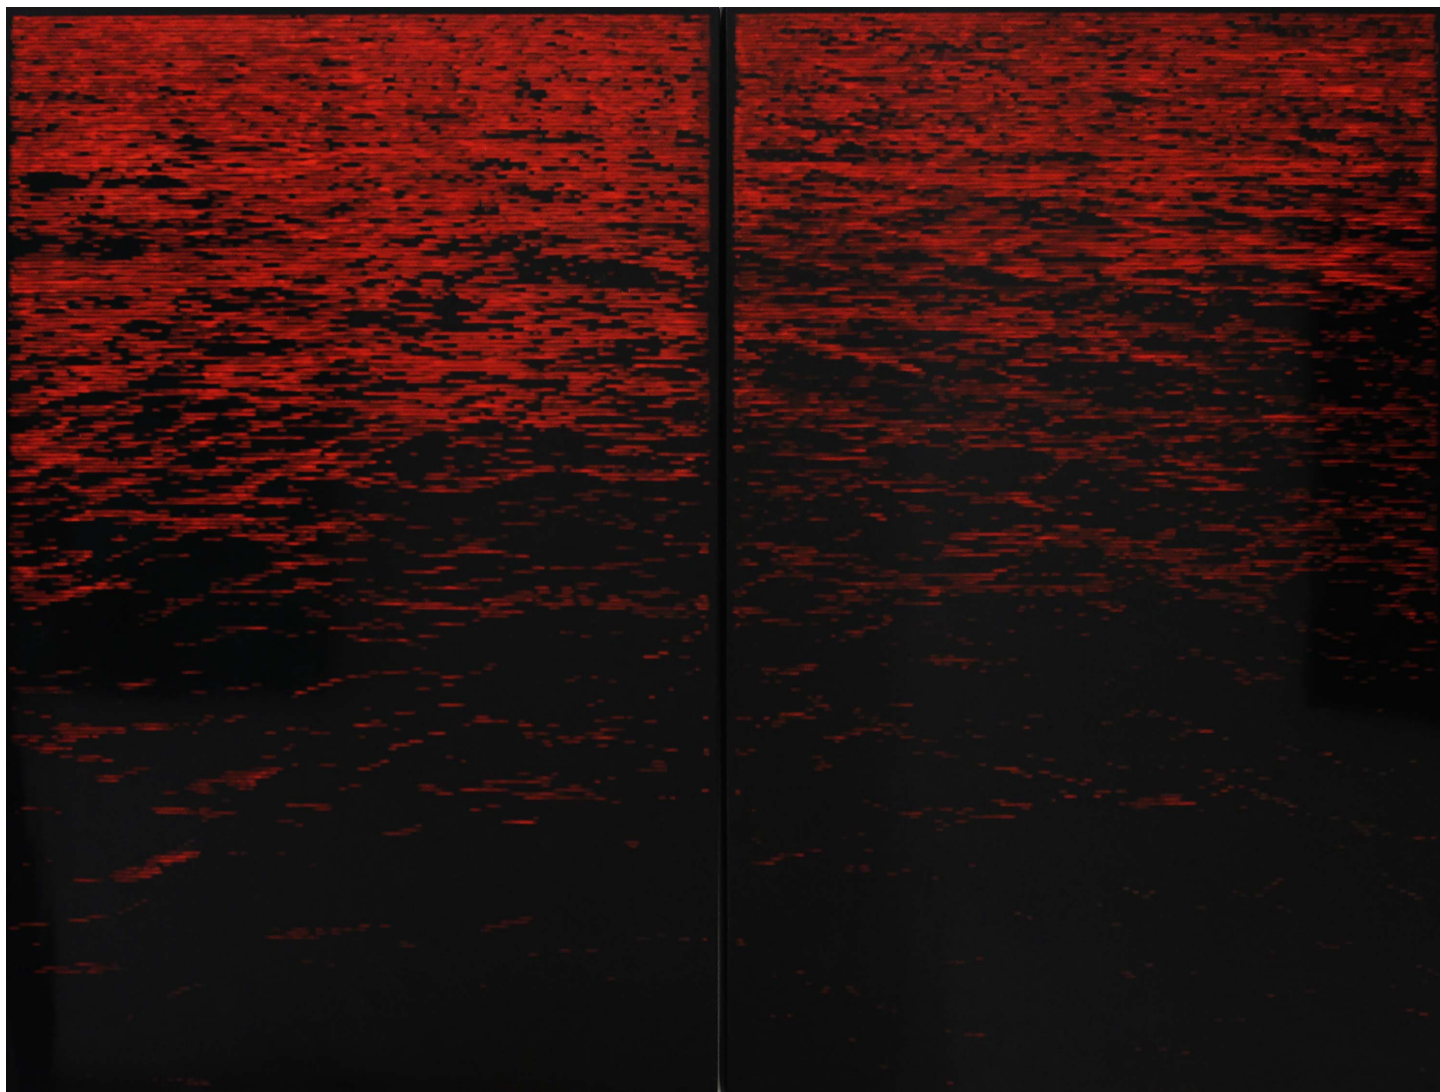

Thomas Andréa Barbey

**Thomas Andréa Barbey**

*Diptyque Fleuve rouge (Song Hong), 2023*

Engraved lacquer on wood and oil painting

70 x 100 cm

Signed on the back

INV Nbr. TAB2023\_08

**Françoise  
Livinec**