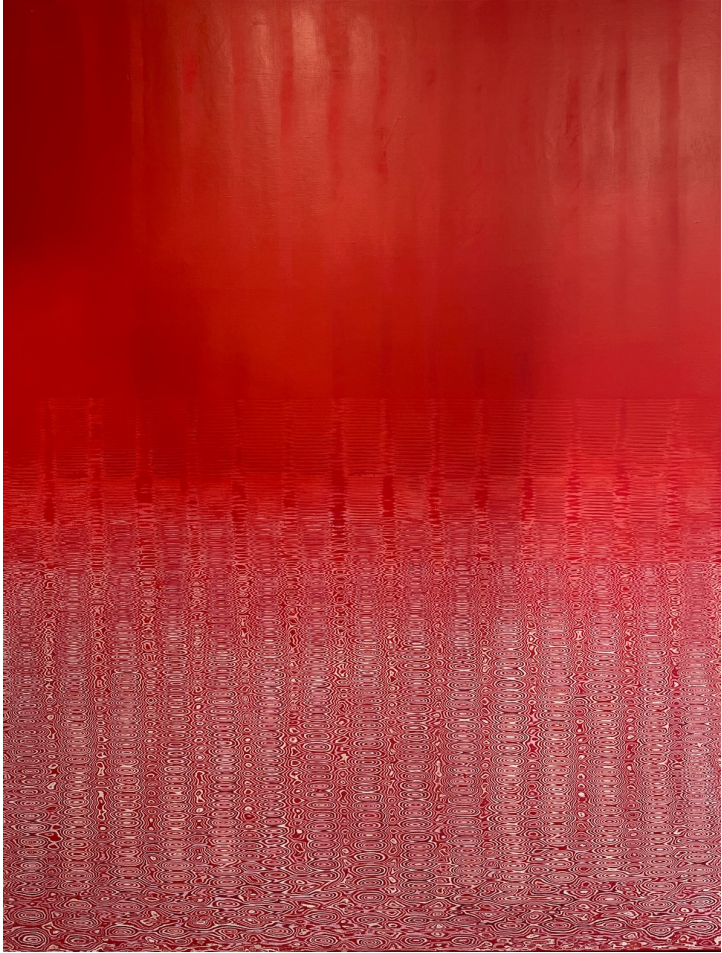

Jang Kwang Bum

Jang Kwang Bum

Reffet rouge, 2023

Reffet

Acrylic on canvas and sanding

202 x 154 cm

Signed on the back

INV Nbr. JKB2023_21

**Françoise
Livinec**

24,   rue de Penthièvre
75008 Paris

+33 (0)1 40 07 58 09
contact@francoiselivinec.com
www.francoiselivinec.com