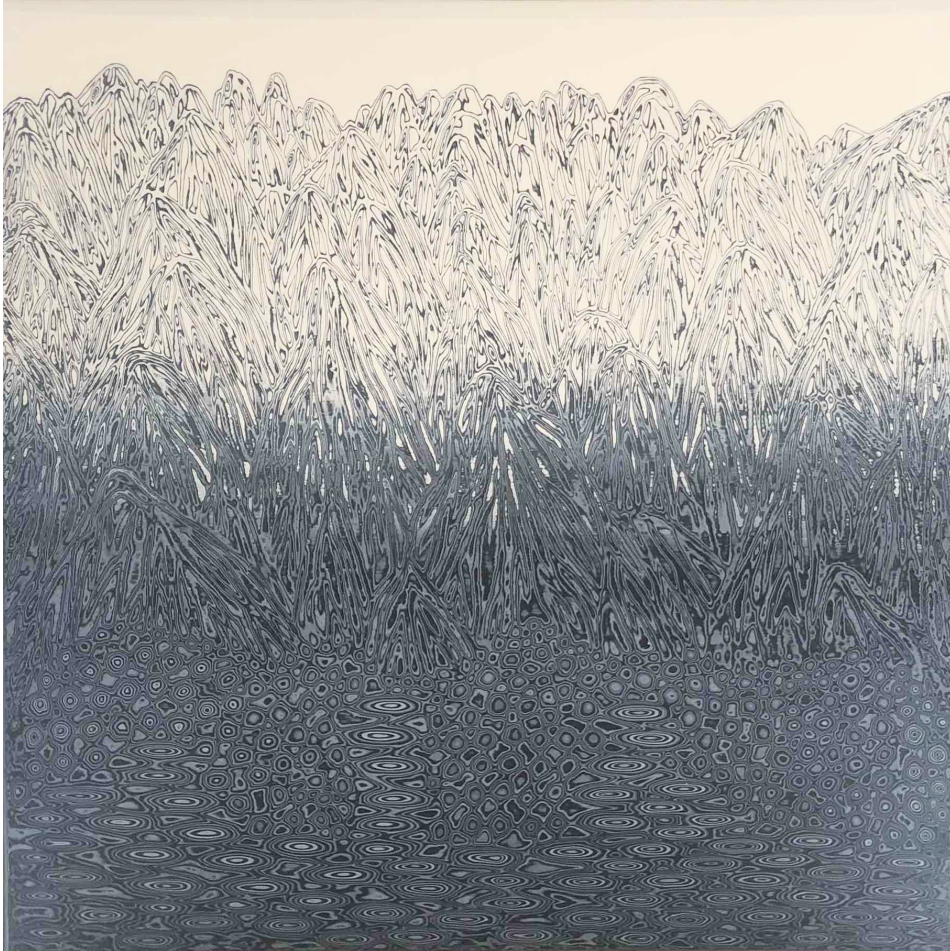

Jang Kwang Bum

Jang Kwang Bum

Montagne, 2023

Montagne

Acrylic on canvas and sanding

100 x 100 cm

Signed on the back

INV Nbr. JKB2023_25

**Françoise
Livinec**

24,   rue de Penthièvre
75008 Paris

+33 (0)1 40 07 58 09
contact@francoiselivinec.com
www.francoiselivinec.com