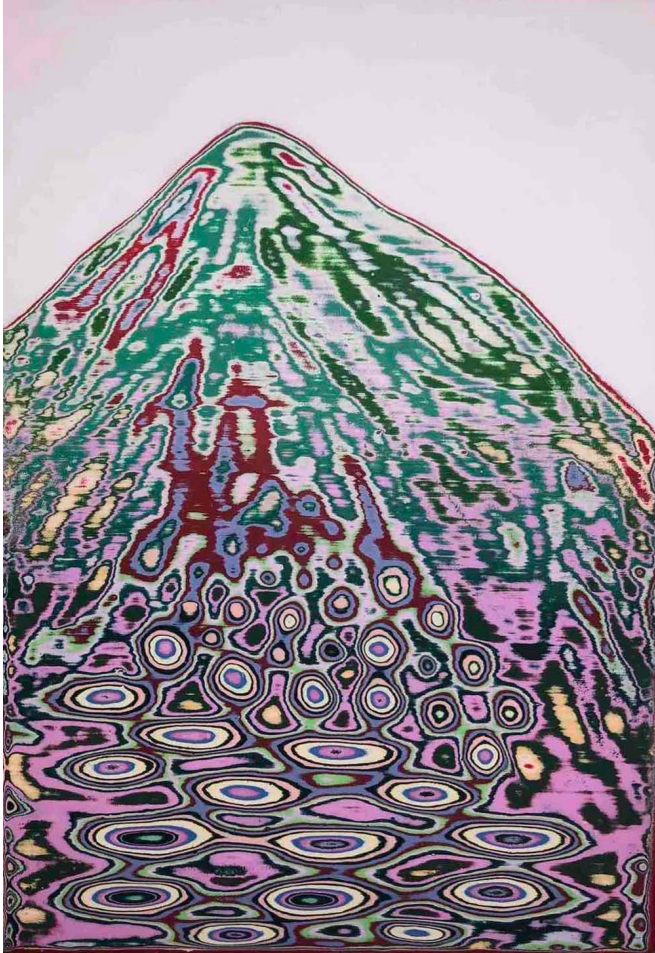

Jang Kwang Bum

Jang Kwang Bum

Montagne, 2023

Montagne

Acrylic on canvas and sanding

35,5 x 24,5 cm

Signed on the back

INV Nbr. JKB2023_22