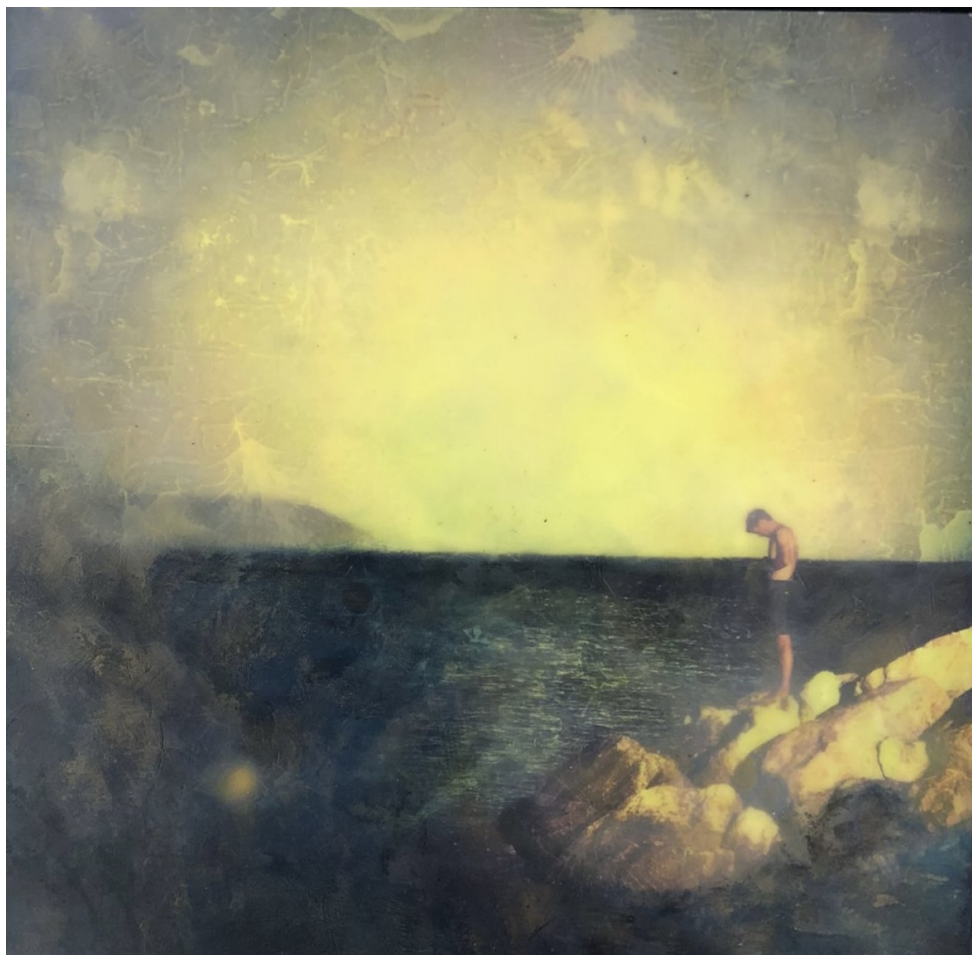

Gaëlle Cueff

Gaëlle Cueff

Tu chéiriras la mer, 2023

Encaustique et technique mixte

30 x 30 cm

Dated and signed on the back

INV Nbr. GC2023_10

**Françoise
Livinec**

24,   rue de Penthièvre
75008 Paris

+33 (0)1 40 07 58 09
contact@francoiselivinec.com
www.francoiselivinec.com