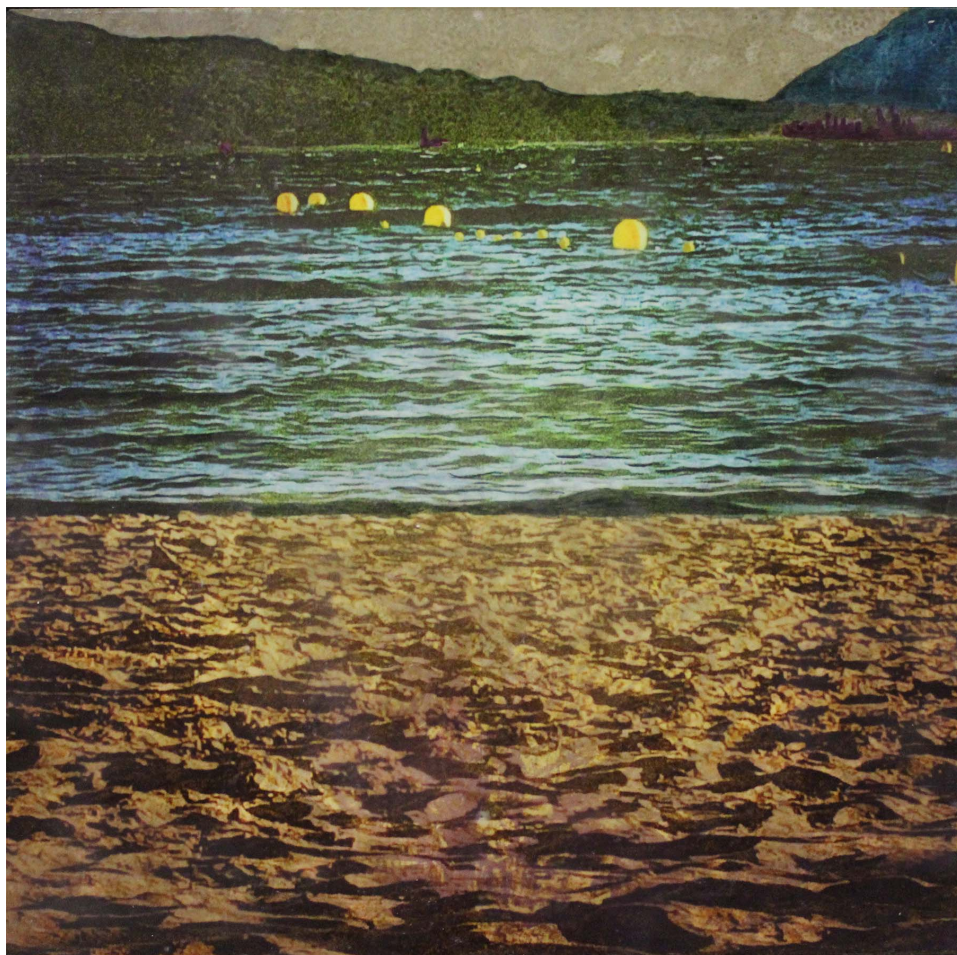

Signed and dated on the back

INV Nbr. GC2023_27

**Françoise
Livinec**

24, rue de Penthièvre
75008 Paris

+33 (0)1 40 07 58 09
contact@francoiselivinec.com
www.francoiselivinec.com

Gaëlle Cueff

Gaëlle Cueff

Les Paysages géométriques - Mer, 2023