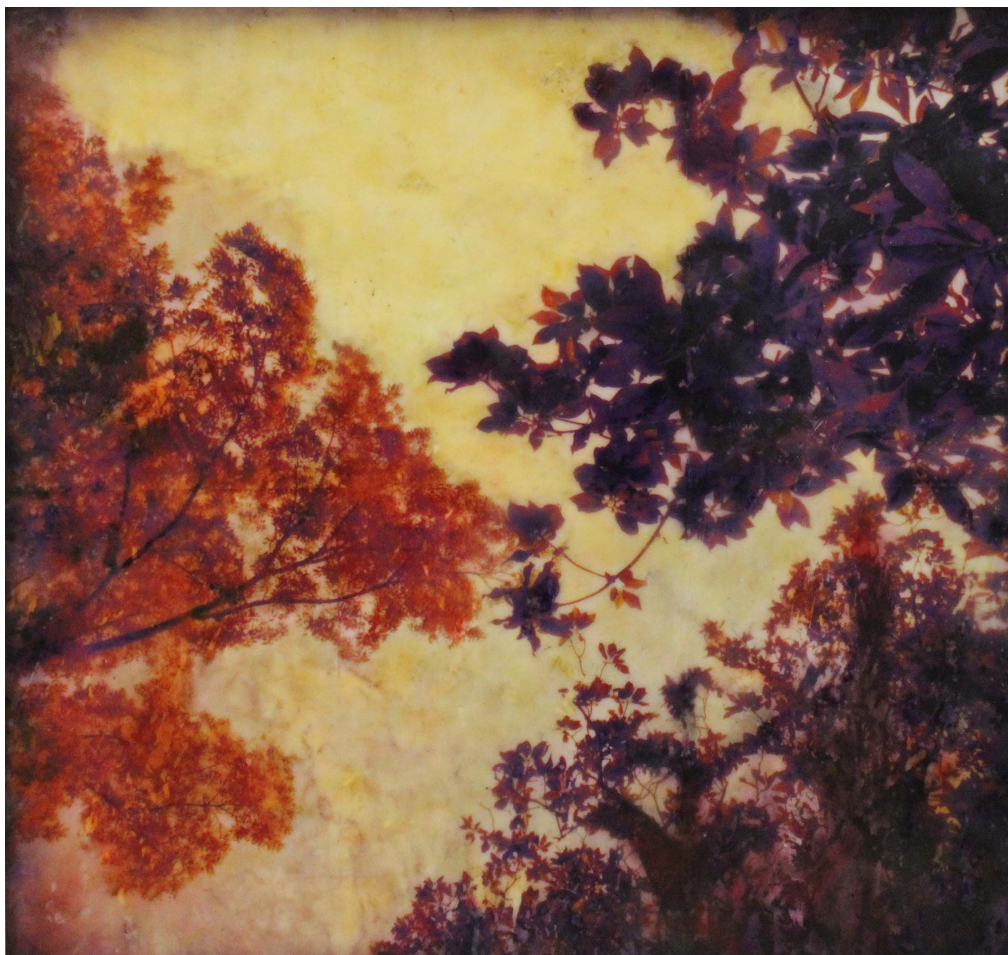

Gaëlle Cueff

Gaëlle Cueff

Empreinte #38, 2023

Encaustique et technique mixte

55 x 55 cm

Dated and signed on the back

INV Nbr. GC2023_23