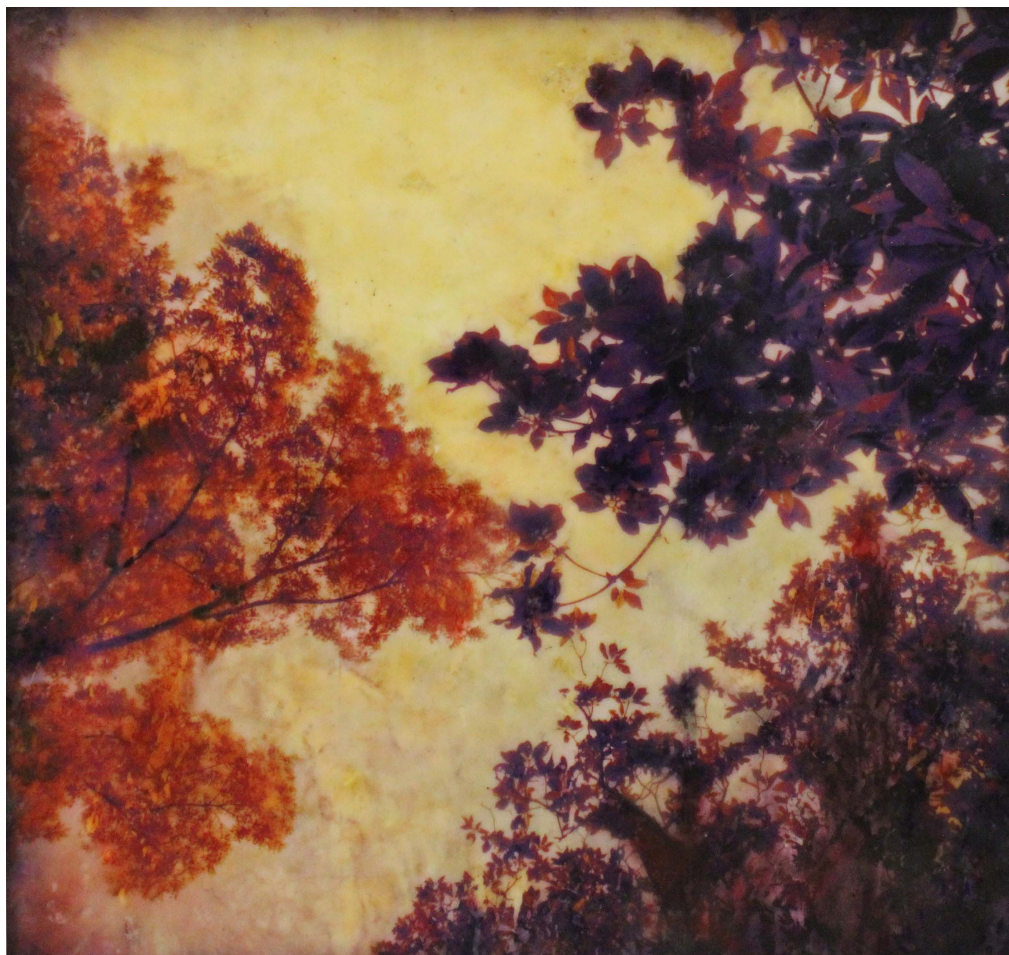

Gaëlle Cueff

Gaëlle Cueff

Empreinte #38, 2023

Encaustique et technique mixte

55 x 55 cm

Dated and signed on the back

INV Nbr. GC2023_23

**Françoise
Livinec**

24,   rue de Penthièvre
75008 Paris

+33 (0)1 40 07 58 09
contact@francoiselivinec.com
www.francoiselivinec.com