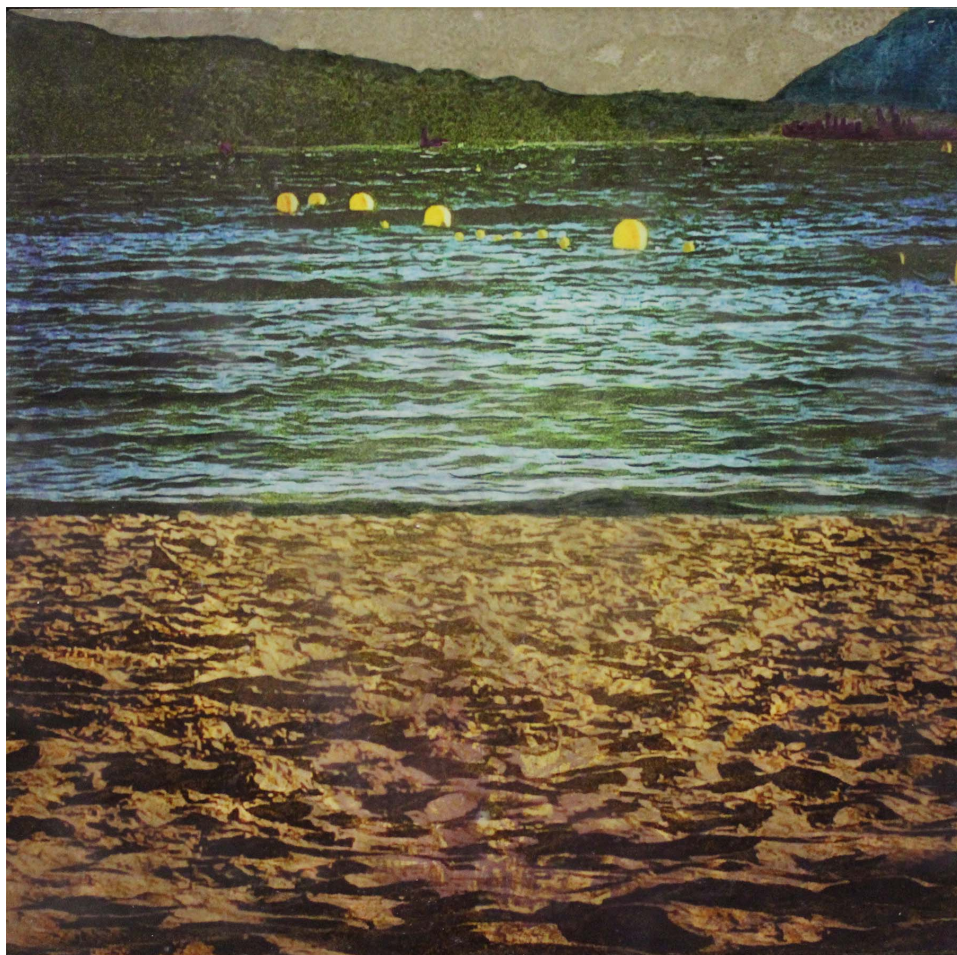

Gaëlle Cueff

Gaëlle Cueff

Les Paysages géométriques - Mer, 2023

Encaustique et technique mixte

40 x 40 cm

Frame: 46 x 46 cm

Dated and signed on the back

INV Nbr. GC2023_24

**Françoise
Livinec**

24,   rue de Penthièvre
75008 Paris

+33 (0)1 40 07 58 09
contact@francoiselivinec.com
www.francoiselivinec.com