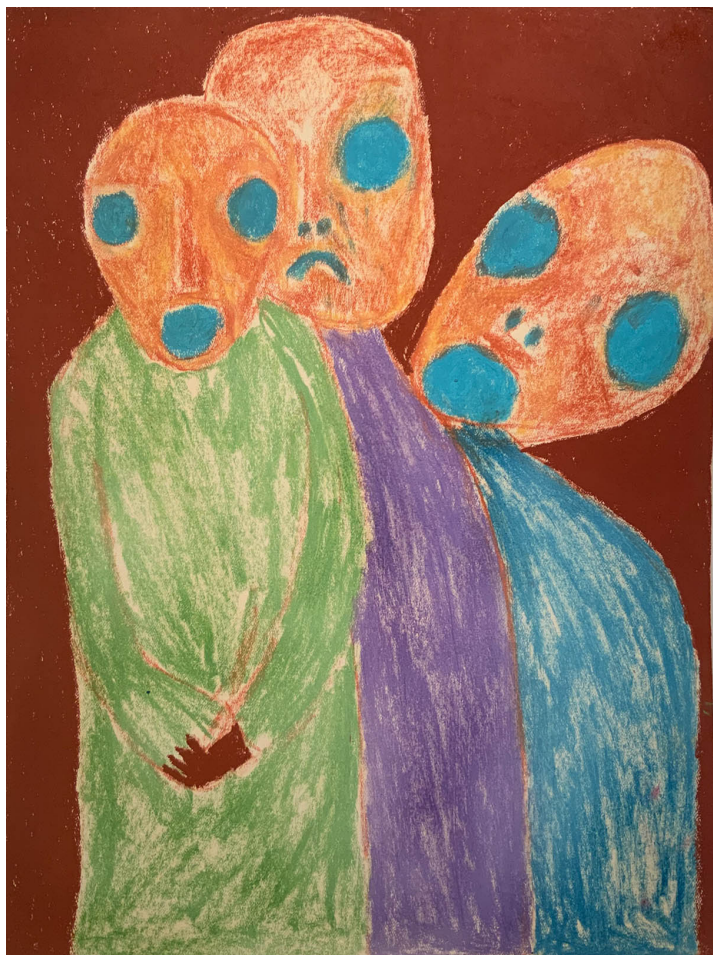

Rosemarie Koczÿ

Rosemarie Koczÿ

Sans titre N°29, 1980

Oil pastel on paper

48 x 38 cm

Signed and dated in the back

INV Nbr. RK1980_001

**Françoise
Livinec**

24,   rue de Penthièvre
75008 Paris

+33 (0)1 40 07 58 09
contact@francoiselivinec.com
www.francoiselivinec.com