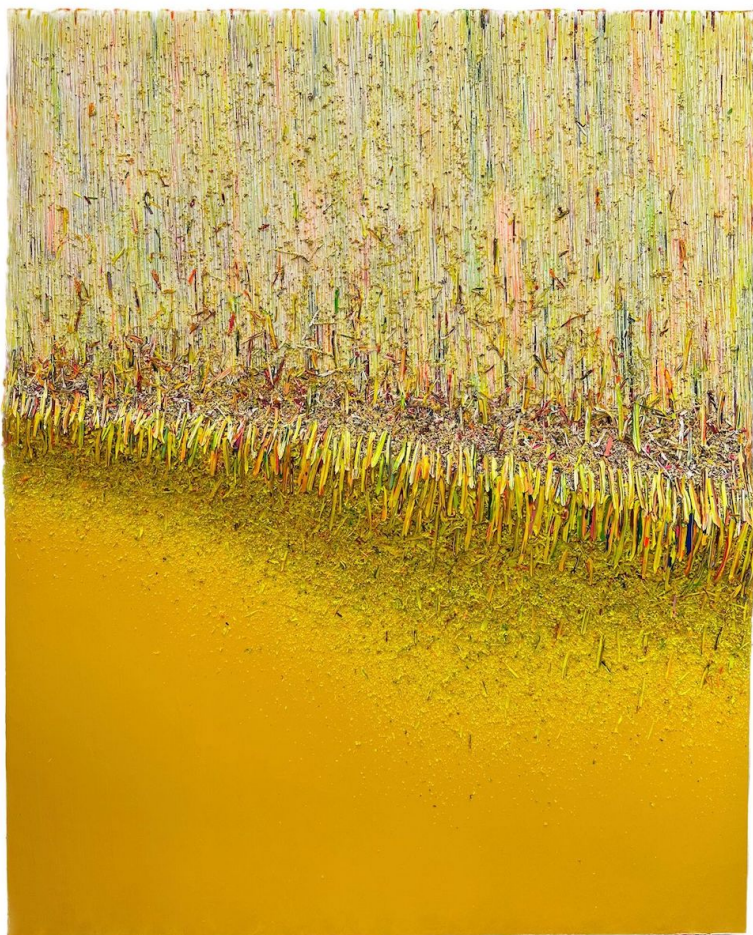

Hur Kyung-Ae

Hur Kyung-Ae

Sans titre (N°JP1023BP1), 2023

Acrylic on canvas

162 x 130 cm

INV Nbr. HKA2023_08