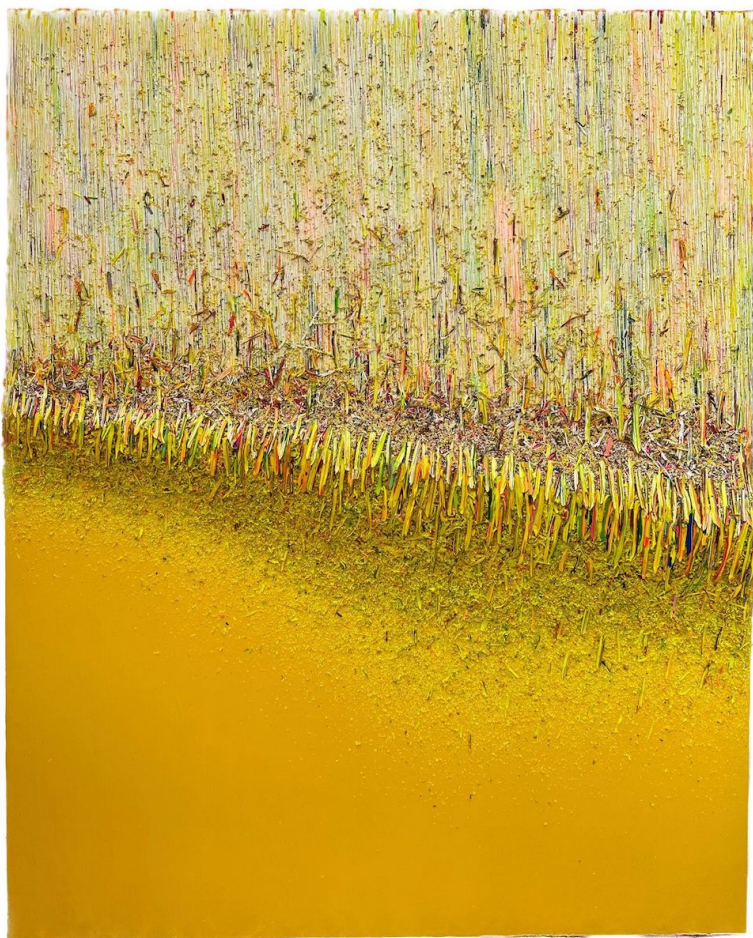

Hur Kyung-Ae

Hur Kyung-Ae

Sans titre (N°JP1023BP1), 2023

Acrylic on canvas

162 x 130 cm

INV Nbr. HKA2023_08