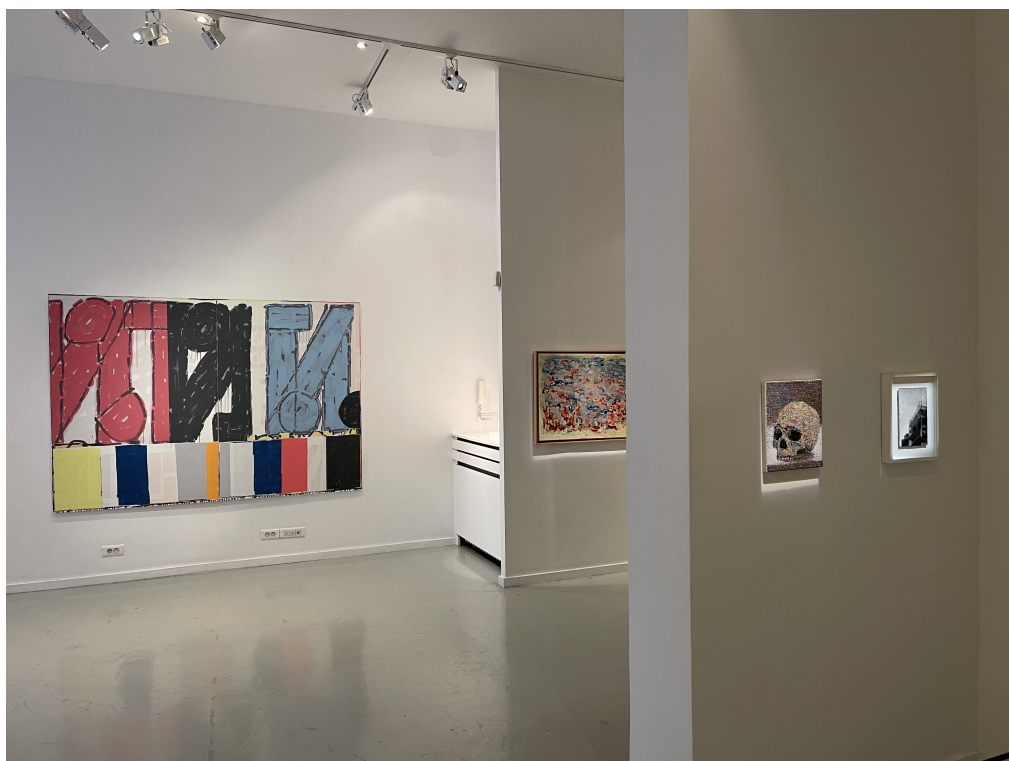

Exhibition View

GROUP SHOW

Thomas Andréa Barbey, Julie Béasse, Pascal Bourgeois-Moine, Michel Carrade, Ricardo Cavallo, Pierre Célice, Ge Bei, Clarence Guéna, Bang Hai Ja, Elga Heinzen, Jang Kwang Bum, Hur Kyung-Ae, Marina Le Gall, Loic Le Groumellec