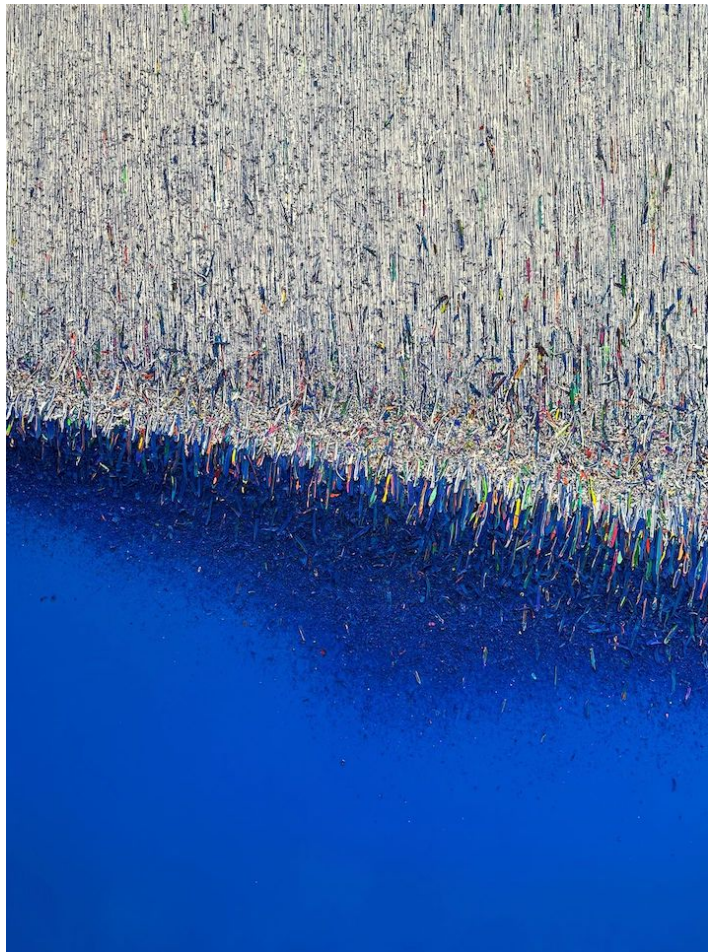

Hur Kyung-Ae

Hur Kyung-Ae

Sans titre (bleu), 2023

Acrylic on canvas

200 x 150 cm

INV Nbr. HKA2023_07