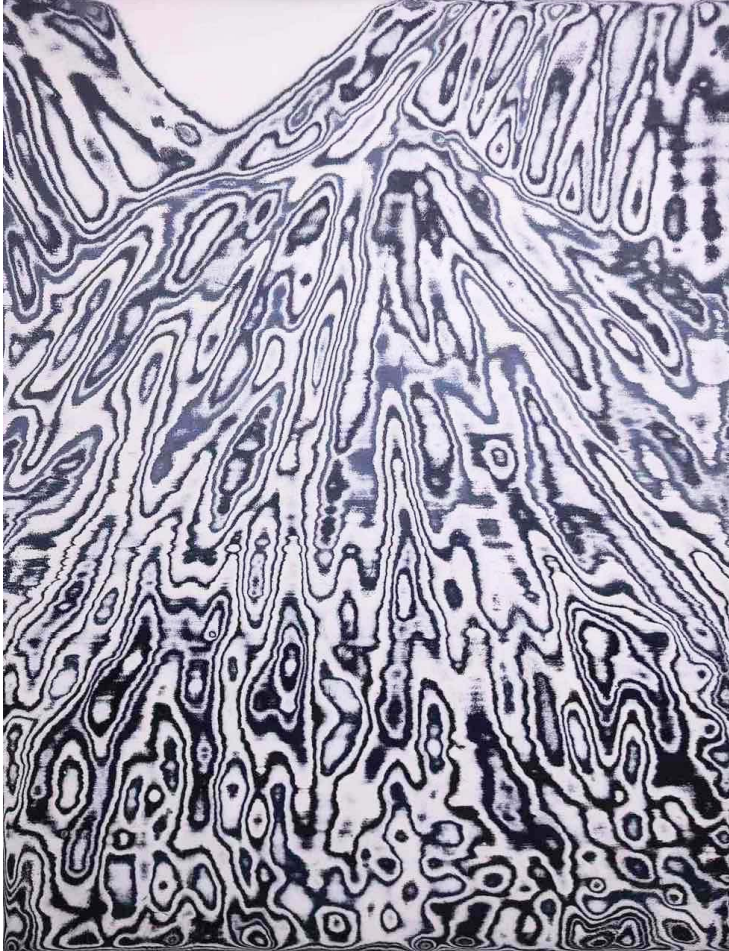

Jang Kwang Bum

Jang Kwang Bum

Montagne bleue, 2023

Montagne

Acrylic on canvas and sanding

25 x 19,5 cm

Signed on the back

INV Nbr. JKB2023_32

**Françoise
Livinec**

24,   rue de Penthièvre
75008 Paris

+33 (0)1 40 07 58 09
contact@francoiselivinec.com
www.francoiselivinec.com