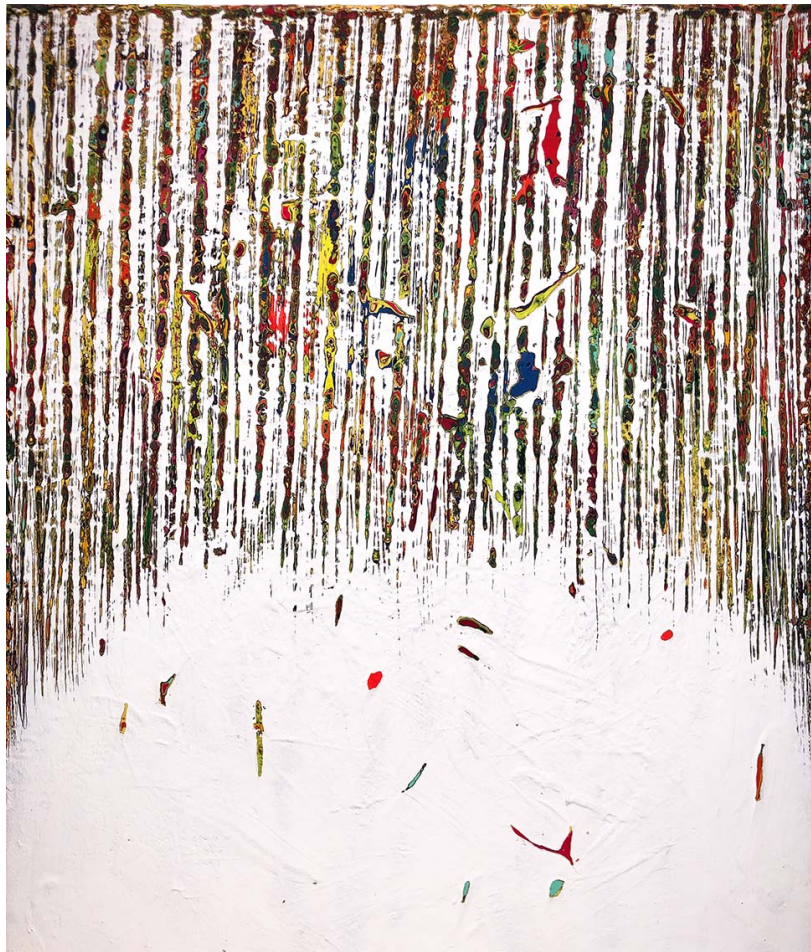

Refllet

Acrylic sanded on canvas

65 x 54 cm

INV Nbr. JKB2023_37

**Françoise
Livinec**

24, rue de Penthièvre
75008 Paris

+33 (0)1 40 07 58 09
contact@francoiselivinec.com
www.francoiselivinec.com

Hur Kyung-Ae