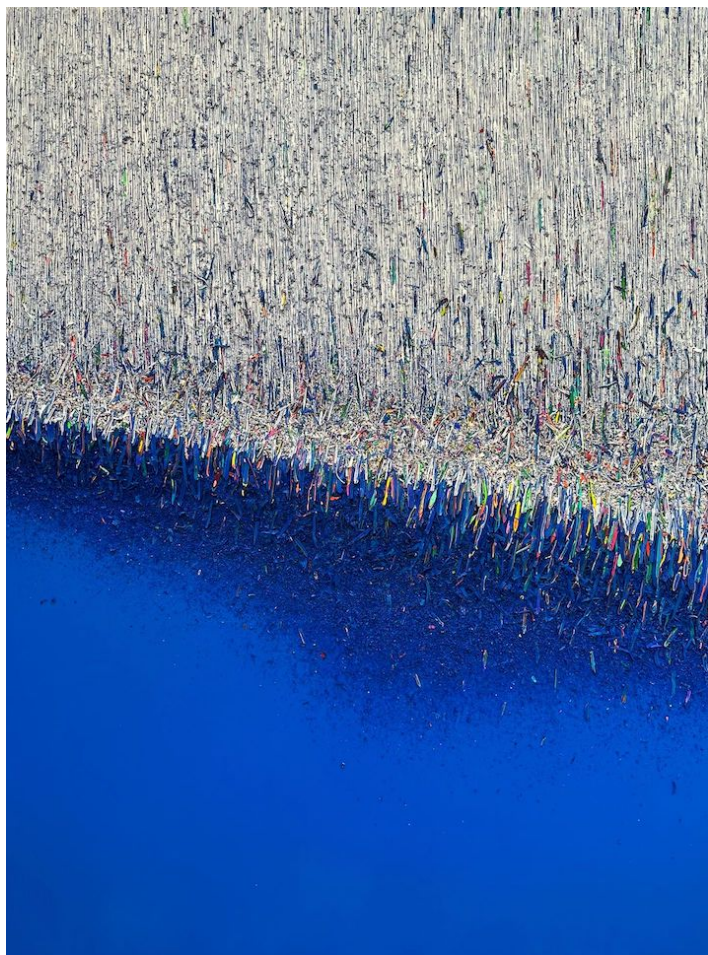

Hur Kyung-Ae

Hur Kyung-Ae

Sans titre (bleu), 2023

Acrylic on canvas

200 x 150 cm

INV Nbr. HKA2023_07