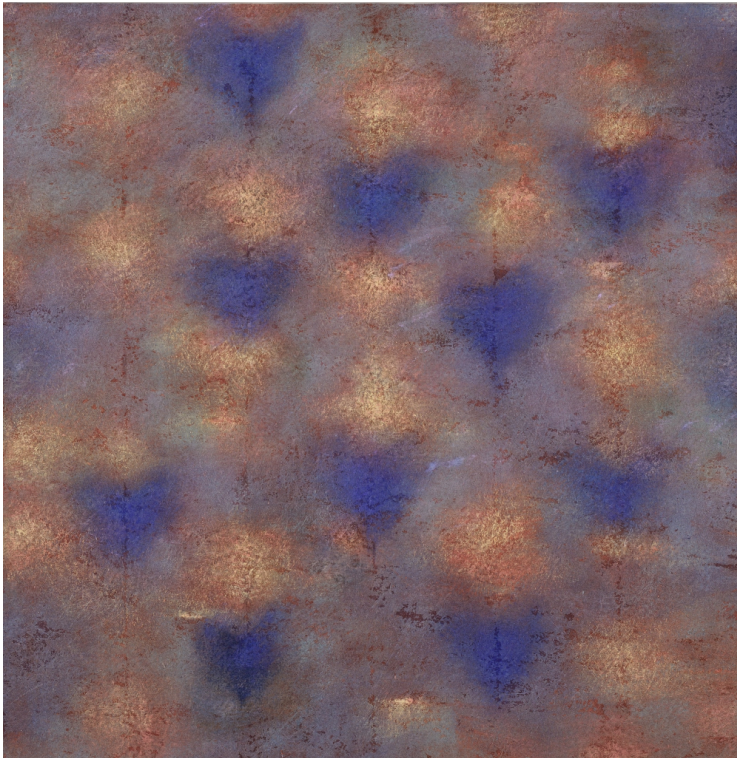

Press release

Amitiés électives

Jeanne Coppel, Bang Hai Ja, Elvire Jan, Jang Kwang Bum, Hur Kyung-Ae, Wei Ligang

From 13 September 2024 to 05 October 2024

Opening date 12 September 2024