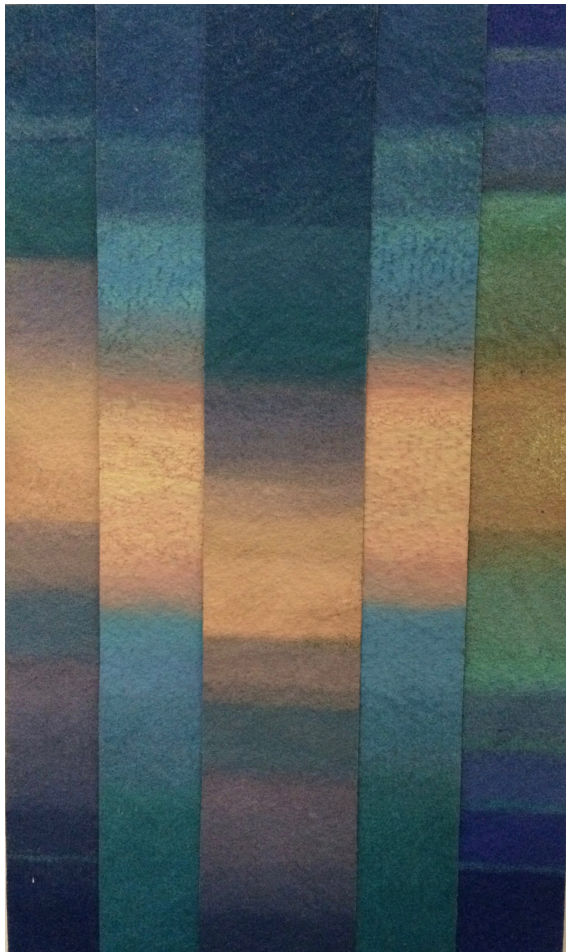

Bang Hai Ja

Bang Hai Ja

Sans titre, 2015

Natural pigments on paper

60 x 35 cm

Frame: 81 x 55.5 cm

Dated and signed on the back

INV Nbr. BHJ2015_02

**Françoise
Livinec**

24,   rue de Penthièvre
75008 Paris

+33 (0)1 40 07 58 09
contact@francoiselivinec.com
www.francoiselivinec.com