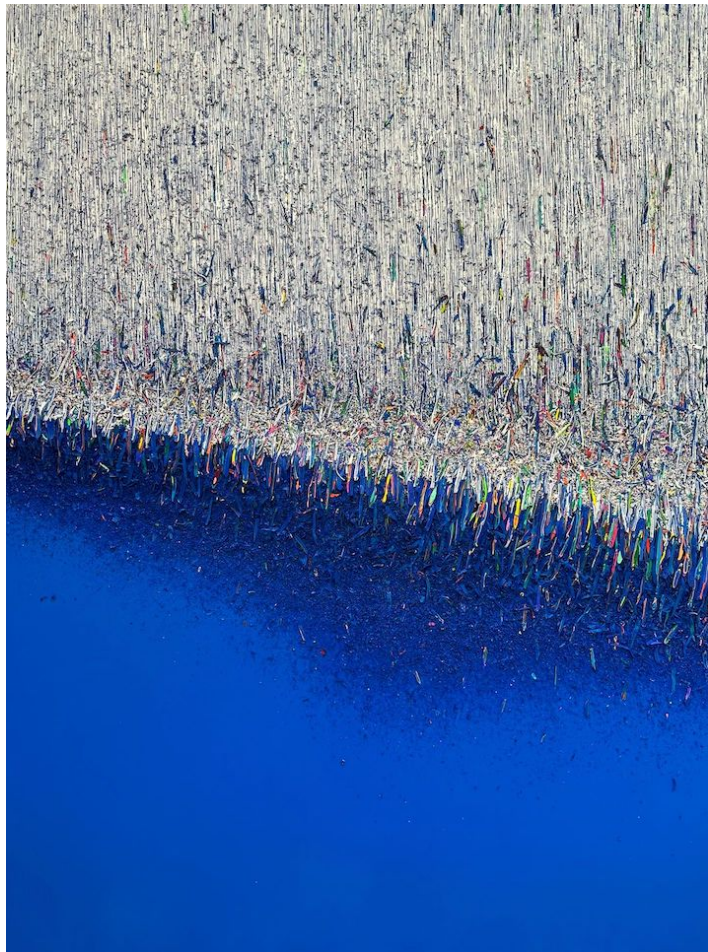

Jeanne Coppel

Jeanne Coppel

Sans titre, 1959

Painted newspaper collage

35 x 37 cm

Signed on the low right corner

INV Nbr. JC2023_03

Hur Kyung-Ae