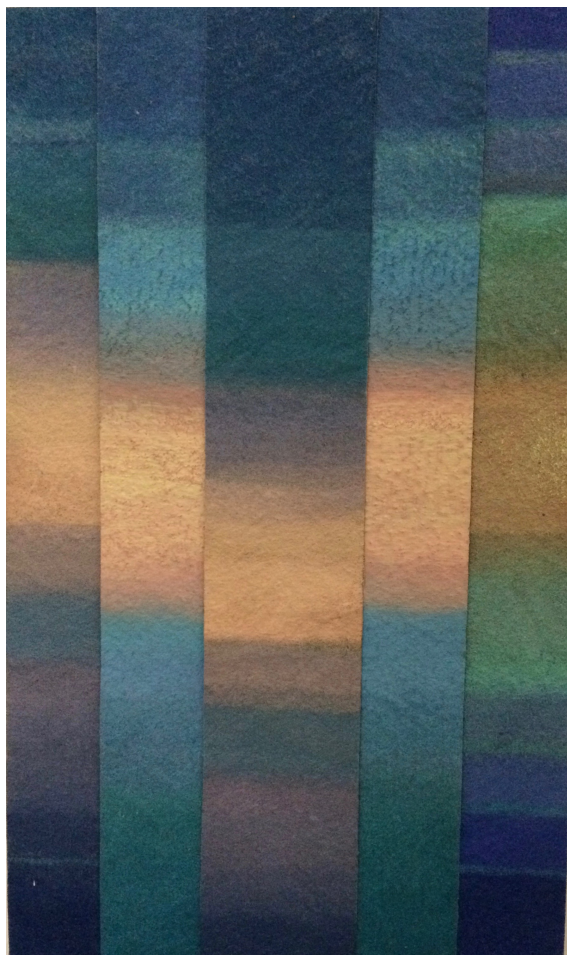

Bang Hai Ja

Bang Hai Ja

Sans titre, 2015

Natural pigments on paper

60 x 35 cm

Frame: 81 x 55.5 cm

Dated and signed on the back

INV Nbr. BHJ2015_02