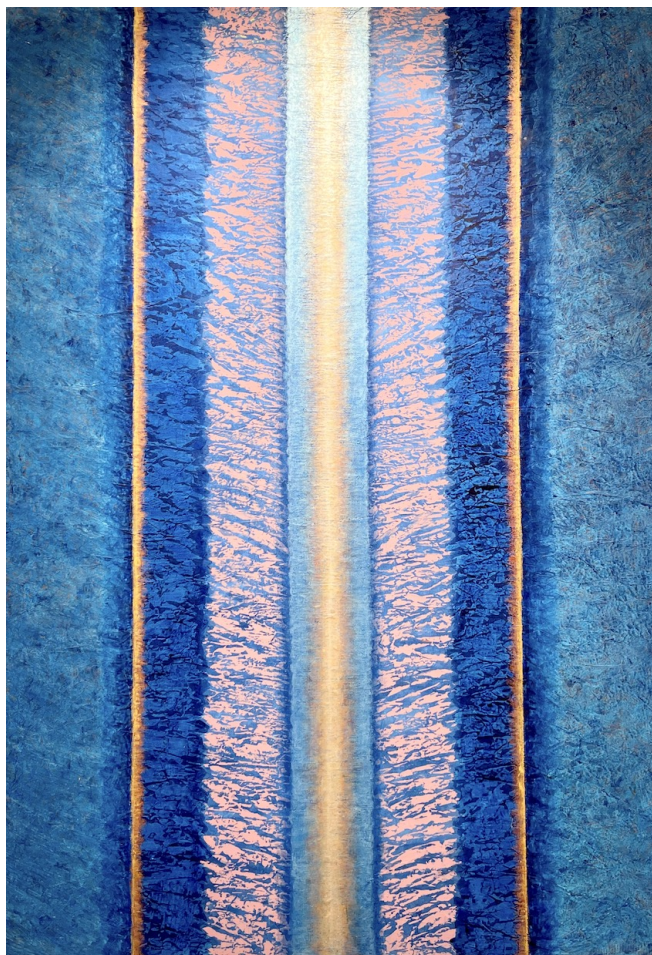

Bang Hai Ja

Bang Hai Ja

Lumière née de la lumière, 2019

Pigments naturels sur papier de mûrier

180 x 130 cm

INV Nbr. BHJ2019_07