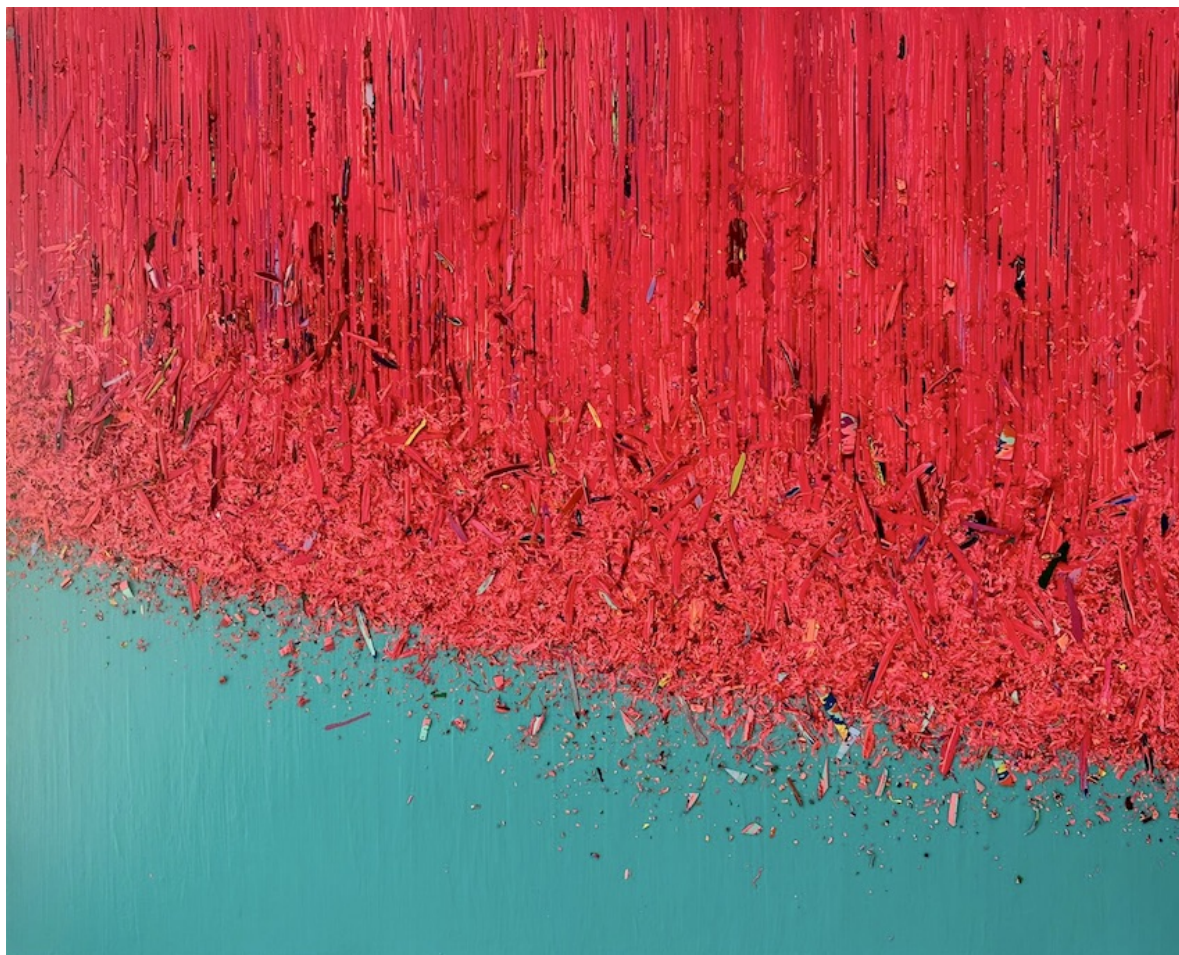

Hur Kyung-Ae

Hur Kyung-Ae

Sans titre, 2024

Acrylic on canvas

81 x 100 cm

Signed and dated on the back

INV Nbr. HKA2024_15

**Françoise
Livinec**

24,   rue de Penthièvre
75008 Paris

+33 (0)1 40 07 58 09
contact@francoiselivinec.com
www.francoiselivinec.com