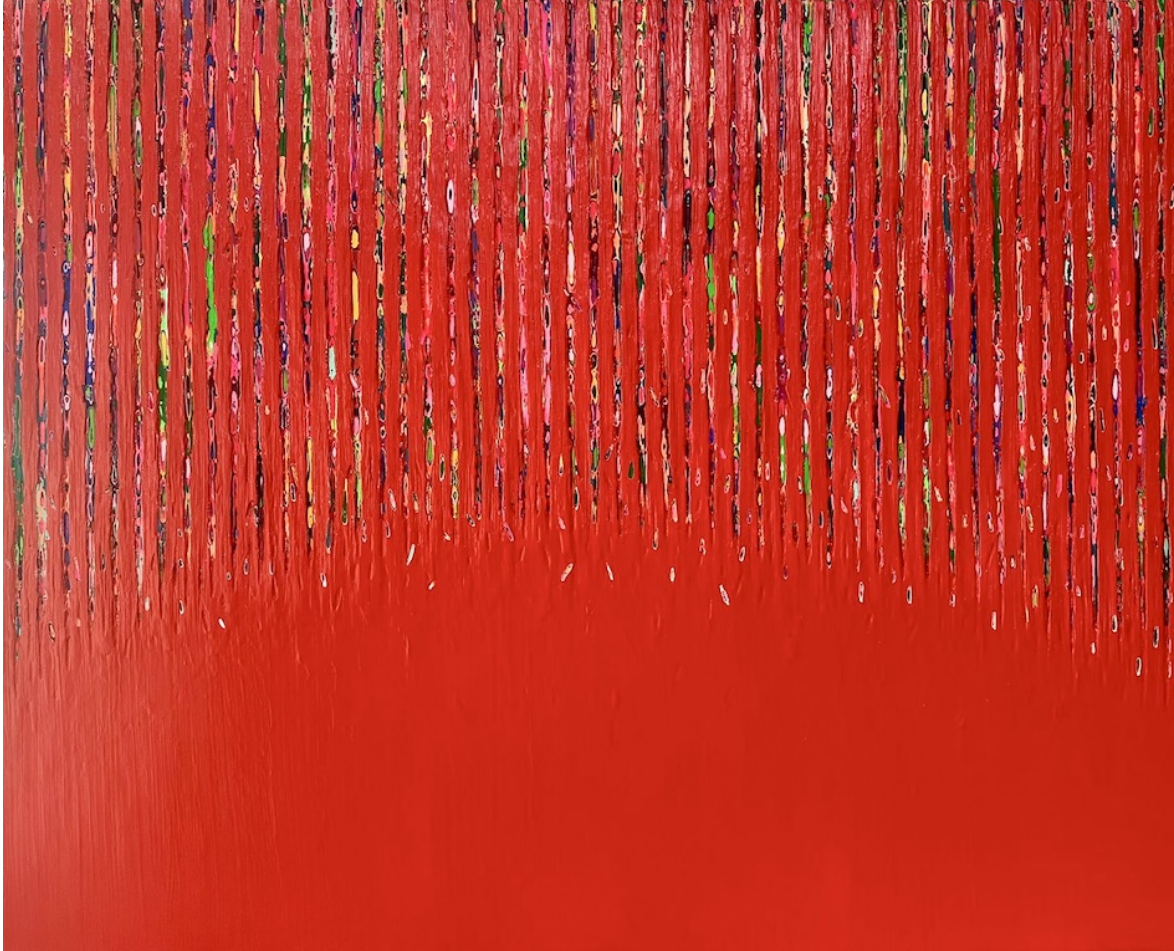

Hur Kyung-Ae

Hur Kyung-Ae

Sans titre, 2024

Acrylic on canvas

81 x 100 cm

Signed and dated on the back

INV Nbr. HKA2024_16

**Françoise
Livinec**

24,   rue de Penthièvre
75008 Paris

+33 (0)1 40 07 58 09
contact@francoiselivinec.com
www.francoiselivinec.com