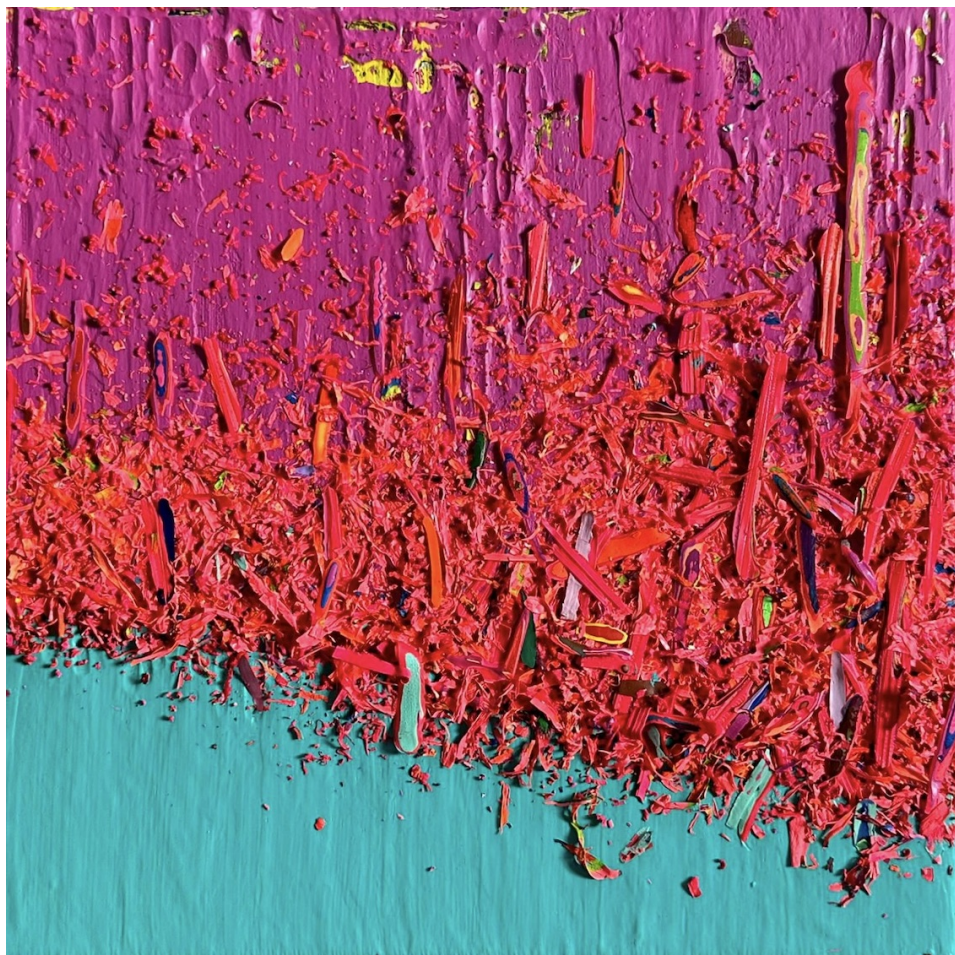

Hur Kyung-Ae

Hur Kyung-Ae

Sans titre, 2024

Acrylic on canvas

30 x 30 cm

Signed and dated on the back

INV Nbr. HKA2024_29