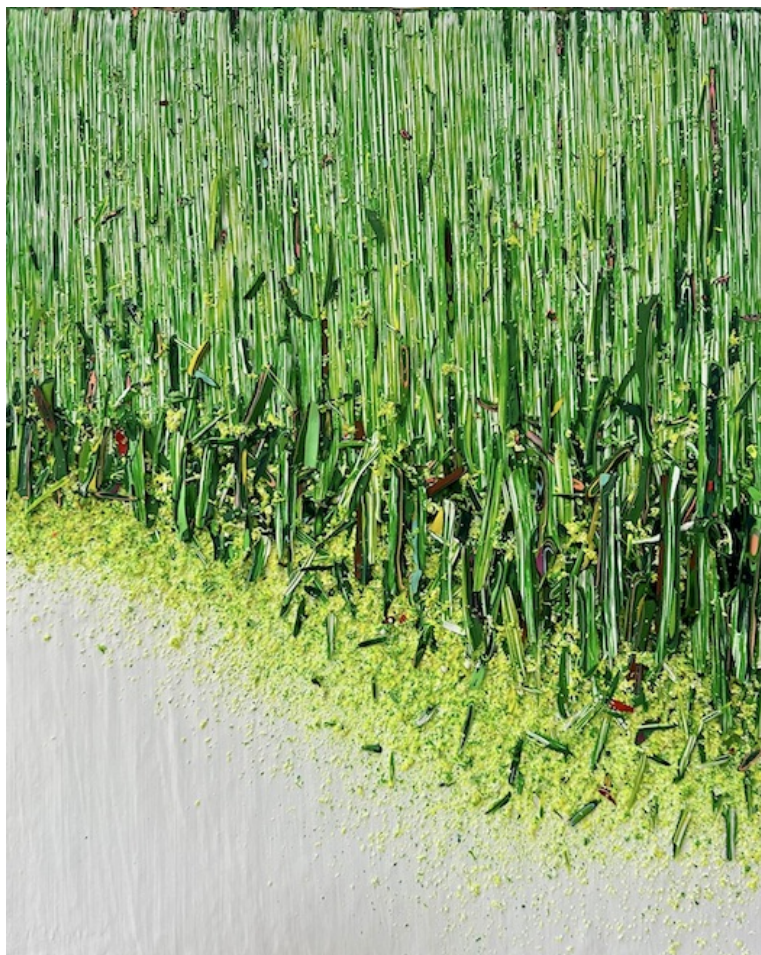

81 x 100 cm

Signed and dated on the back

INV Nbr. HKA2024_16

**Françoise
Livinec**

24, rue de Penthièvre
75008 Paris

+33 (0)1 40 07 58 09
contact@francoiselivinec.com
www.francoiselivinec.com

Hur Kyung-Ae

Hur Kyung-Ae