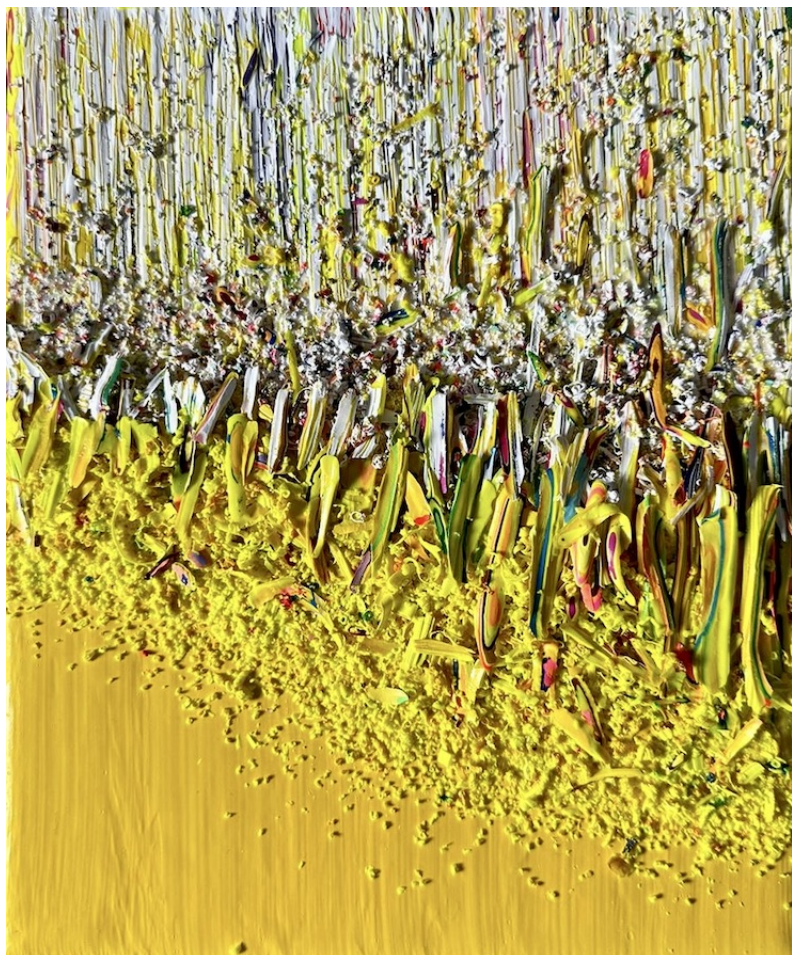

Hur Kyung-Ae

Hur Kyung-Ae

Sans titre, 2024

Acrylic on canvas

27 x 22 cm

Signed and dated on the back

INV Nbr. HKA2024_30