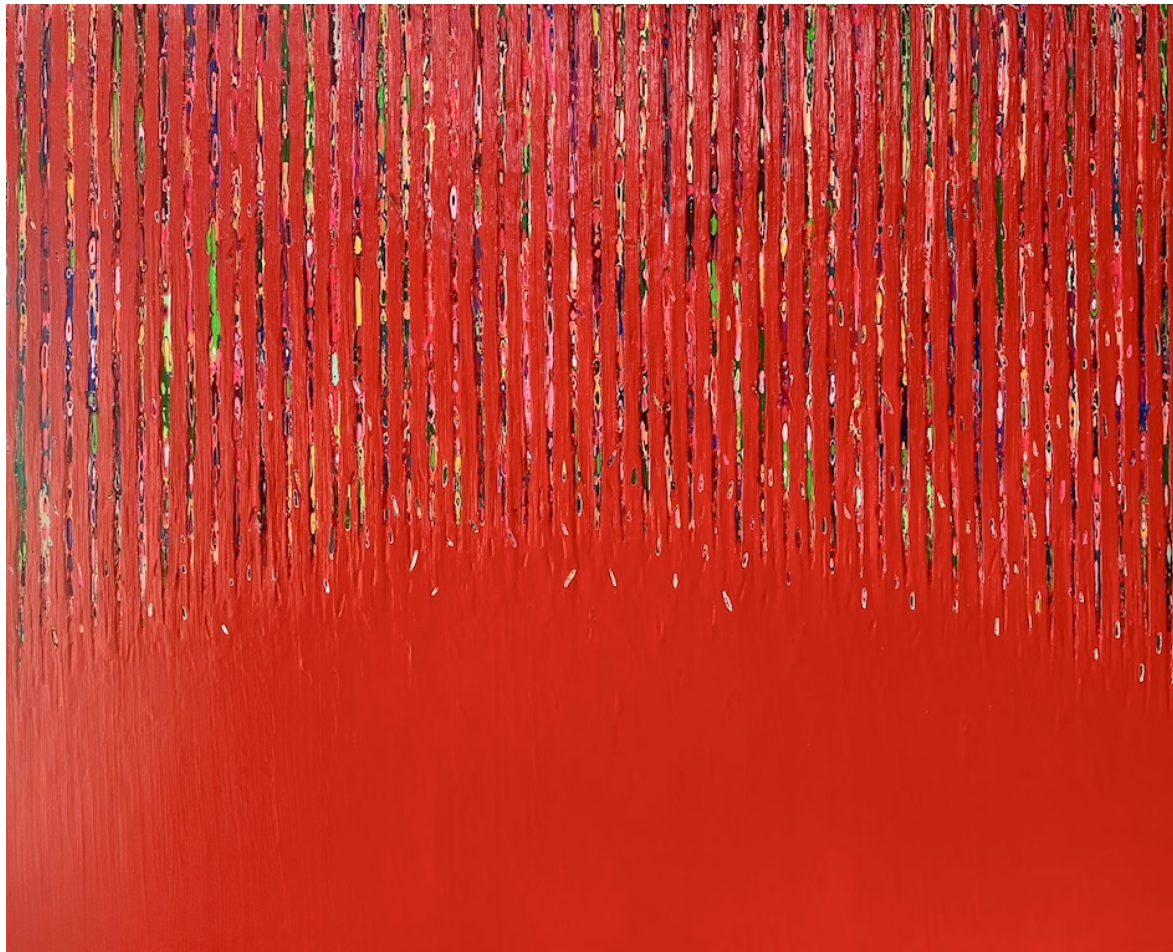

Hur Kyung-Ae

Hur Kyung-Ae

Sans titre, 2024

Acrylic on canvas

81 x 100 cm

Signed and dated on the back

INV Nbr. HKA2024_16

**Françoise
Livinec**

24,   rue de Penthièvre
75008 Paris

+33 (0)1 40 07 58 09
contact@francoiselivinec.com
www.francoiselivinec.com