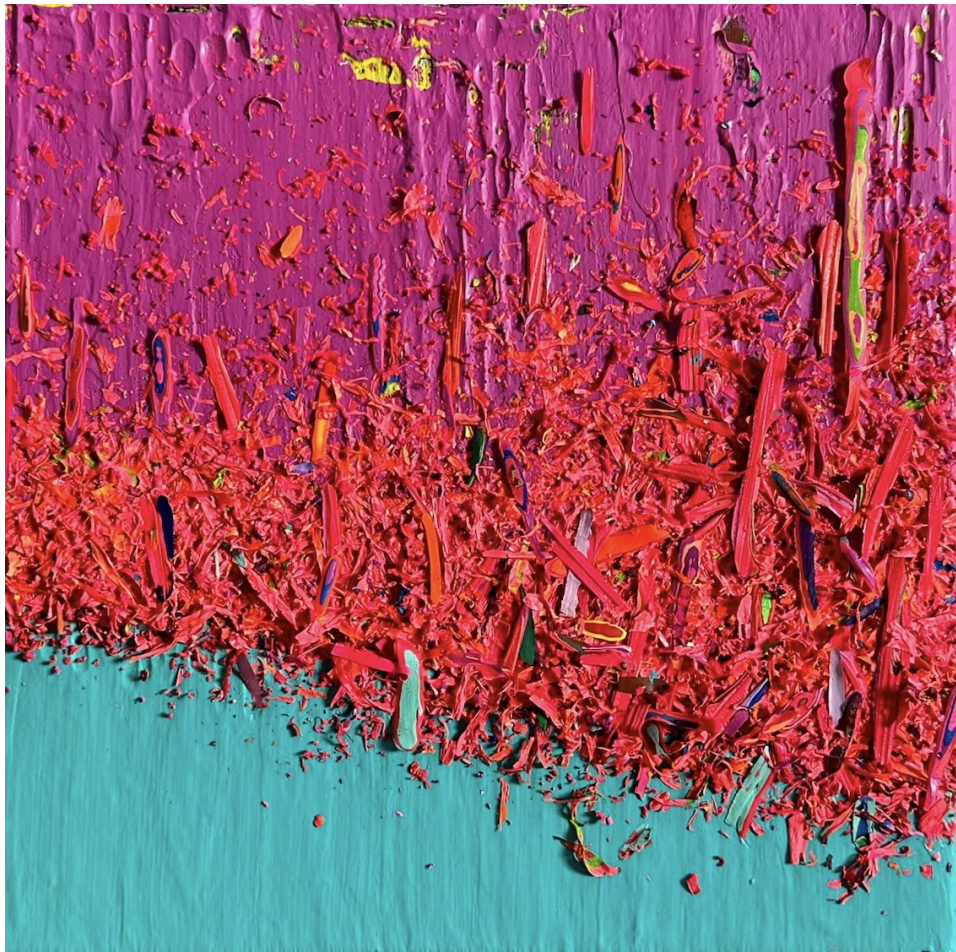

Hur Kyung-Ae

Hur Kyung-Ae

Sans titre, 2024

Acrylic on canvas

30 x 30 cm

Signed and dated on the back

INV Nbr. HKA2024_29

**Françoise
Livinec**

24,   rue de Penthièvre
75008 Paris

+33 (0)1 40 07 58 09
contact@francoiselivinec.com
www.francoiselivinec.com