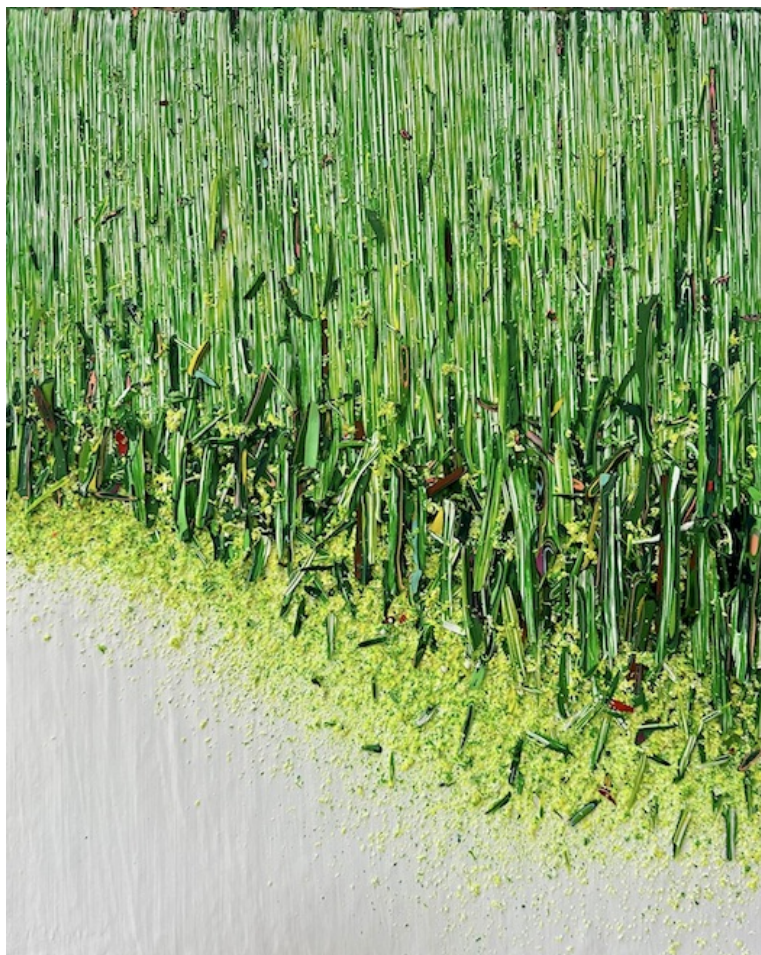

Hur Kyung-Ae

Hur Kyung-Ae

Sans titre, 2024

Acrylic on canvas

50 x 40 cm

Signed and dated on the back

INV Nbr. HKA2024_17