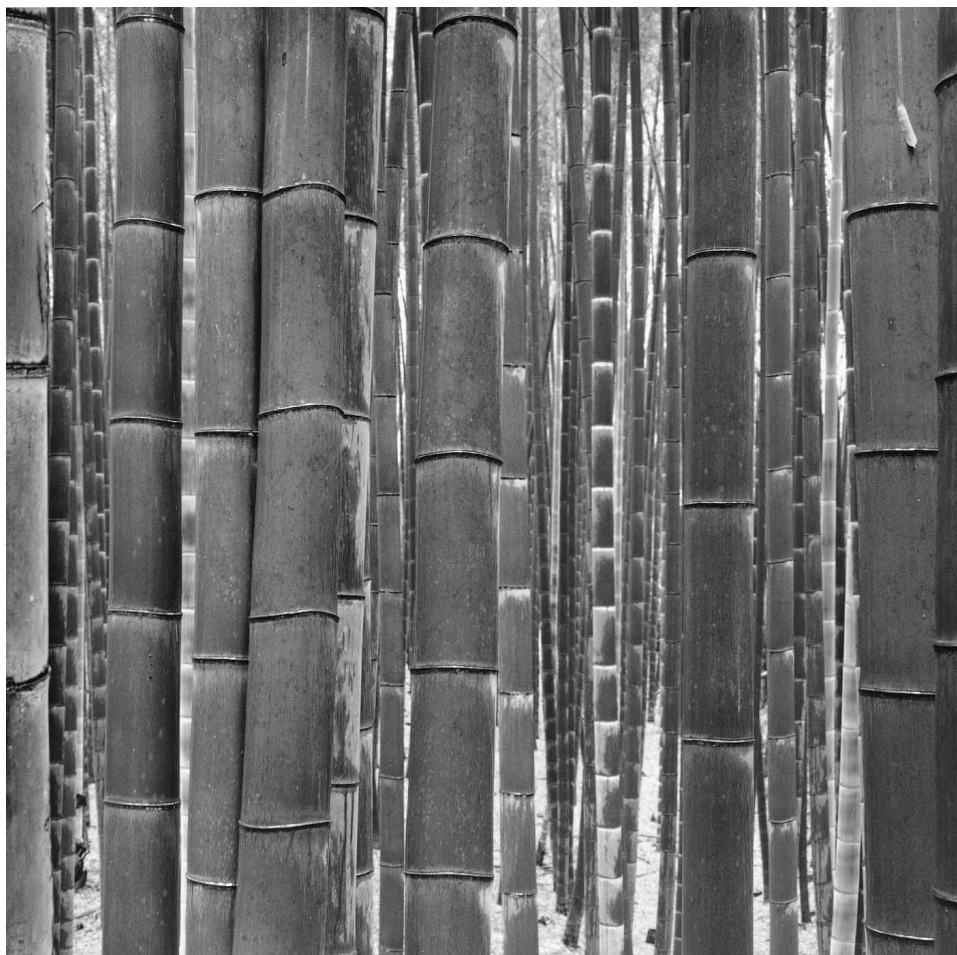

Kim Dae Soo

Kim Dae Soo

Yin or Yang, 2010

Tirage argentique 1/12

Edition of 12 ex

INV Nbr. KDS15110016

**Françoise
Livinec**

24,   rue de Penthièvre
75008 Paris

+33 (0)1 40 07 58 09
contact@francoiselivinec.com
www.francoiselivinec.com