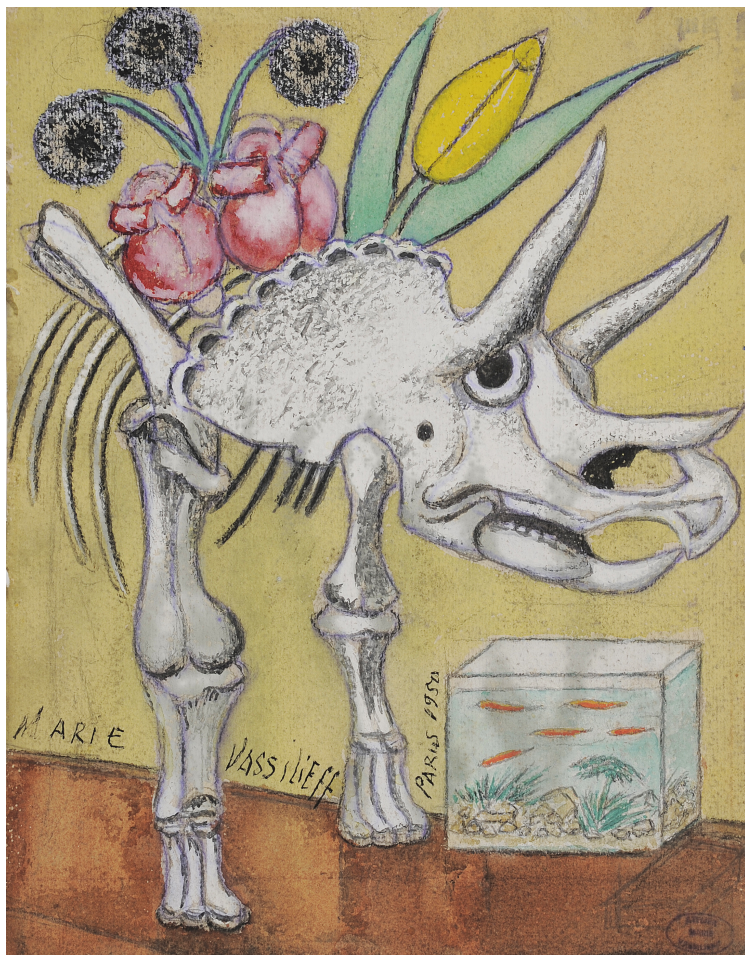

Marie Vassilieff

Marie Vassilieff

Chimère, 1950

Huile sur papier cartonné

47 x 40 cm

INV Nbr. MV1950_01