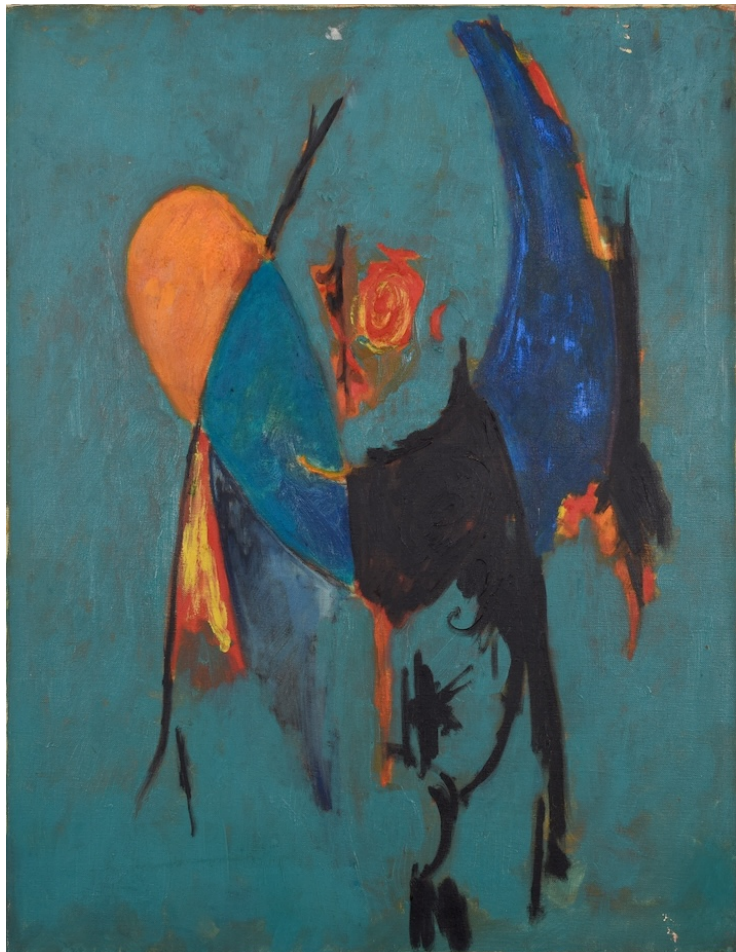

Yves Elléouët

Yves Elléouët

Sans titre, 1958

Oil on canevas

65 x 50 cm

INV Nbr. YE2024_26

**Françoise
Livinec**

24,   rue de Penthièvre
75008 Paris

+33 (0)1 40 07 58 09
contact@francoiselivinec.com
www.francoiselivinec.com