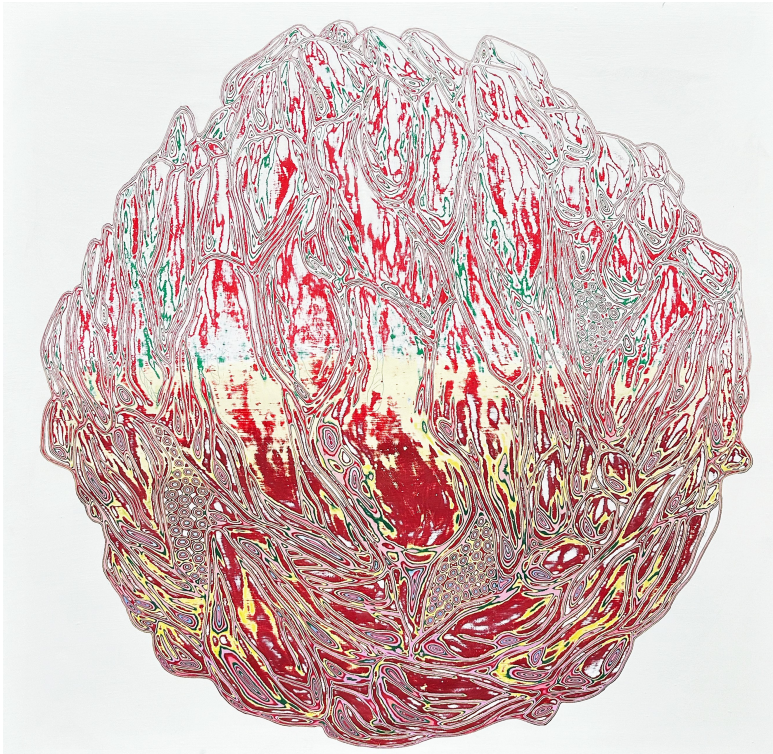

Press release

Les Roches

Jang Kwang Bum

Location : 30 rue de Penthièvre

From 13 March 2025 to 12 April 2025

Opening date 13 March 2025

Jang Kwang Bum

Jang Kwang Bum

Roche, 2025

Acrylic and sanding on canvas

35 x 28 cm

Signed and date on the back

INV Nbr. JKB2025_08

Jang Kwang Bum

Jang Kwang Bum

Roche, 2025