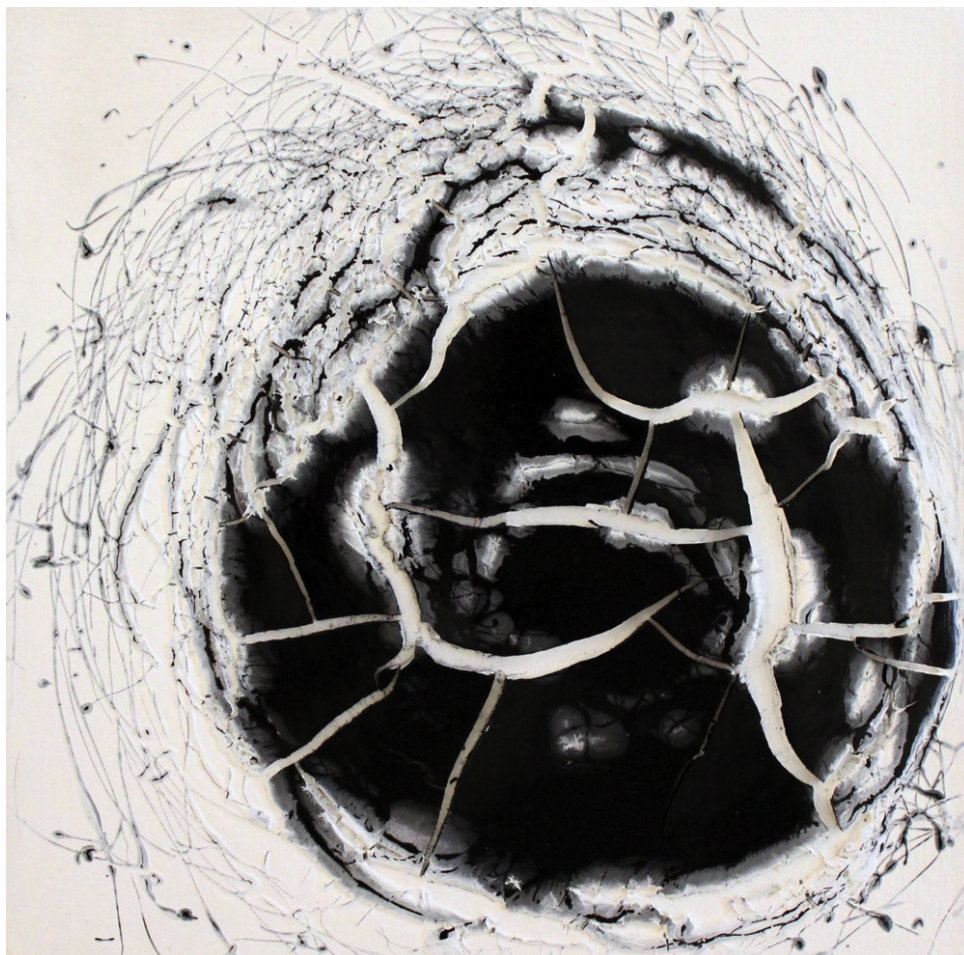

Won Sou-Yeol

Won Sou-Yeol

Le 27 Septembre, 2007

Mixed technique on canvas

20 x 20 cm

Signed on the back

INV Nbr. WSY15110002

**Françoise
Livinec**

24,   rue de Penthièvre
75008 Paris

+33 (0)1 40 07 58 09
contact@francoiselivinec.com
www.francoiselivinec.com