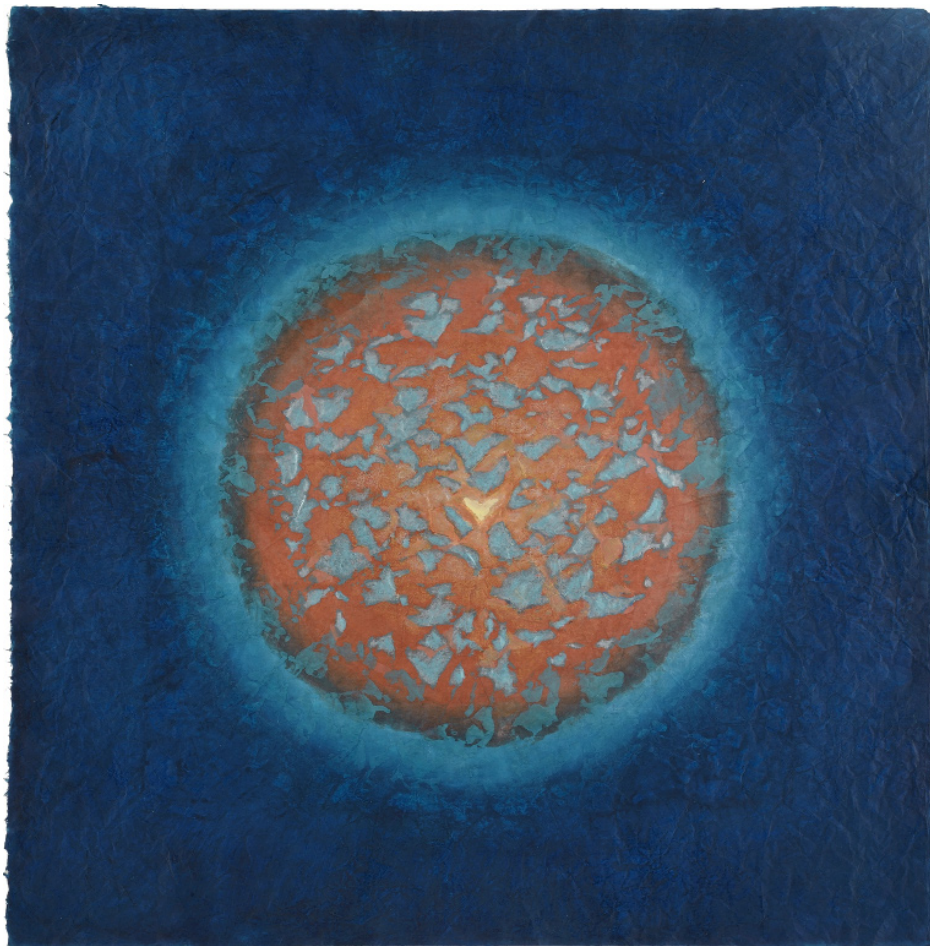

Won Sou-Yeol

Won Sou-Yeol

Sans titre, 2015

Mixed technique on canvas

100 x 100 cm

Signed on the back

INV Nbr. WSY15120008

**Françoise
Livinec**