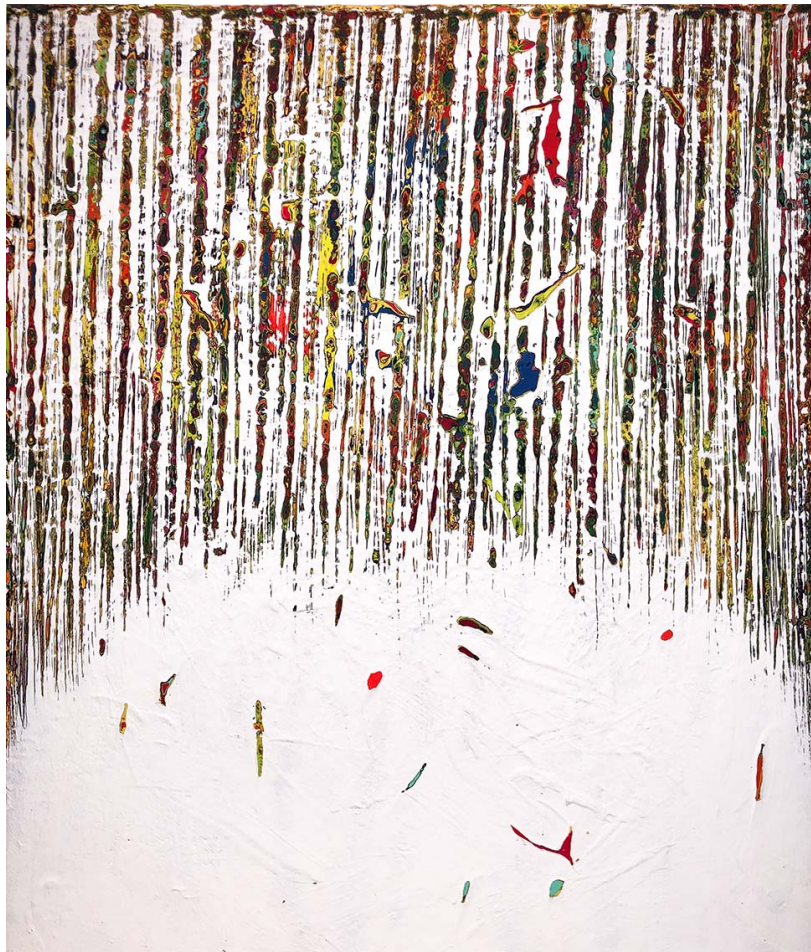

Hur Kyung-Ae

Hur Kyung-Ae

Sans titre N°126, 2011

Acrylic on canvas

50 x 40 cm

Signed and dated on the back

INV Nbr. HKA2023_22

**Françoise
Livinec**

24,   rue de Penthièvre
75008 Paris

+33 (0)1 40 07 58 09
contact@francoiselivinec.com
www.francoiselivinec.com