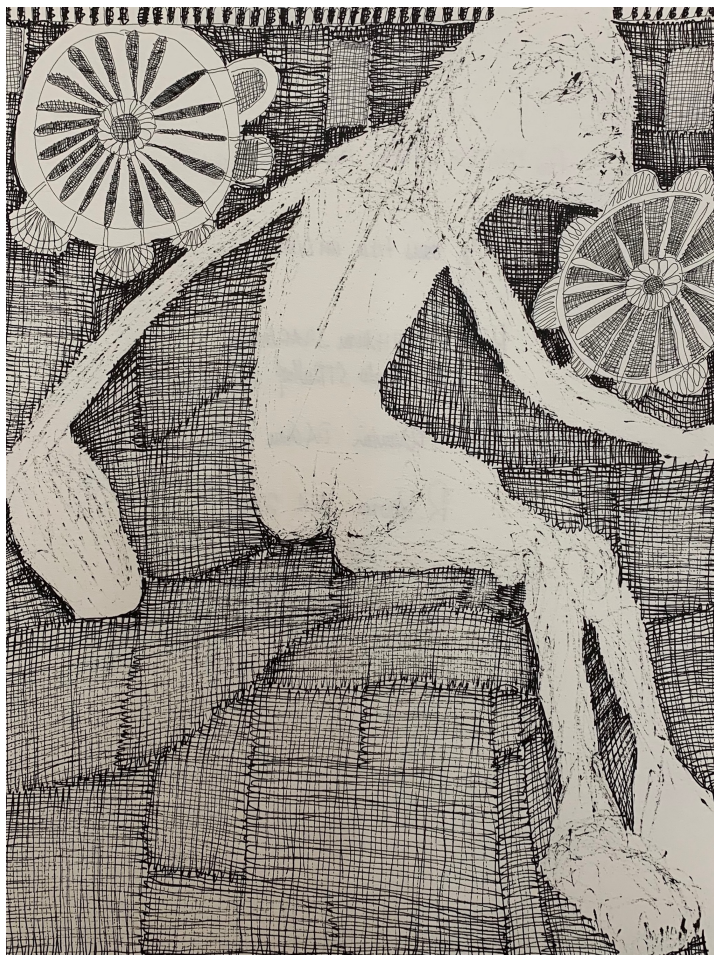

Rosemarie Koczj

Rosemarie Koczj

1.1.2001/58, 2001

Ink on paper

36 x 27,5 cm

Signed and dated in the back

INV Nbr. RK2023_010