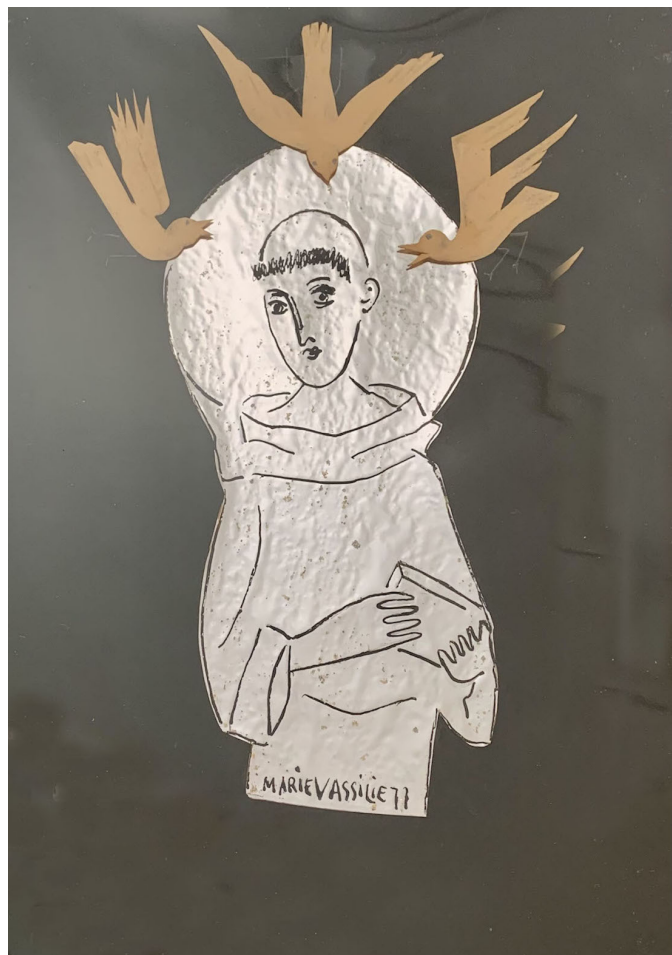

### **Rosemarie Koczj**

1.1.2001/58, 2001

Ink on paper

36 x 27,5 cm

Signed and dated in the back

INV Nbr. RK2023\_010

Marie Vassilieff

**Marie Vassilieff**

*Crucifixion*, 1950

Mixed technique on paper

33 x 25 cm

INV Nbr. MV1950\_1

**Françoise  
Livinec**

24,            rue de Penthièvre  
75008 Paris

+33 (0)1 40 07 58 09  
[contact@francoiselivinec.com](mailto:contact@francoiselivinec.com)  
[www.francoiselivinec.com](http://www.francoiselivinec.com)

## Marie Vassilieff