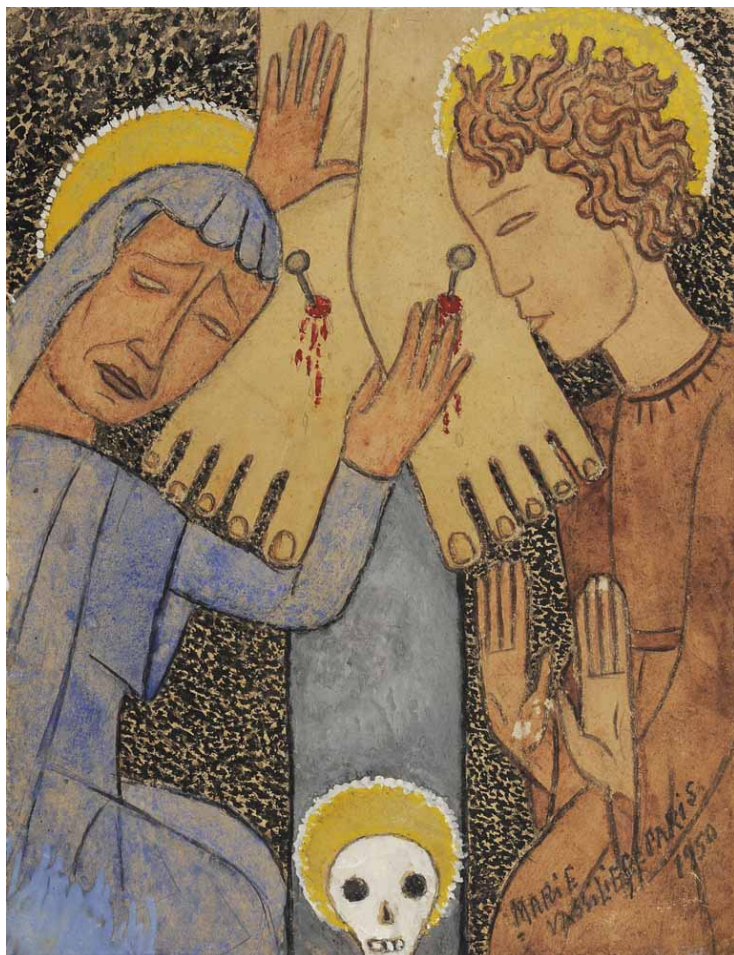

### **Rosemarie Koczj**

1.1.2001/58, 2001

Ink on paper

36 x 27,5 cm

Signed and dated in the back

INV Nbr. RK2023\_010

Marie Vassilieff

**Marie Vassilieff**