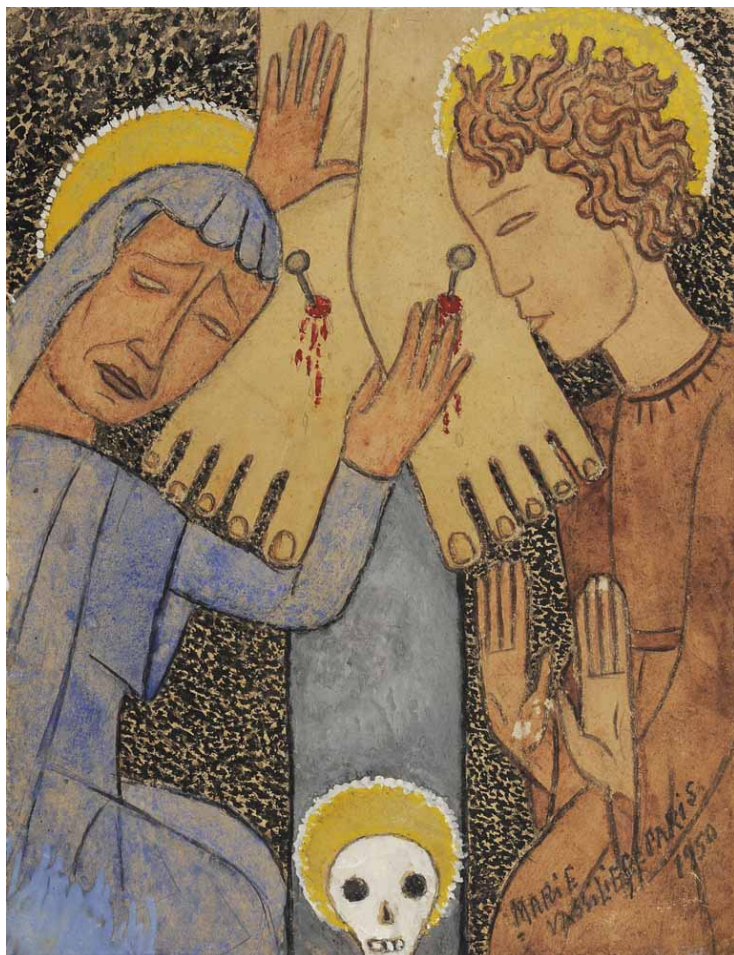

Marie Vassilieff

Marie Vassilieff

Crucifixion, 1950

Mixed technique on paper

33 x 25 cm

INV Nbr. MV1950_1

**Françoise
Livinec**

24,   rue de Penthièvre
75008 Paris

+33 (0)1 40 07 58 09
contact@francoiselivinec.com
www.francoiselivinec.com