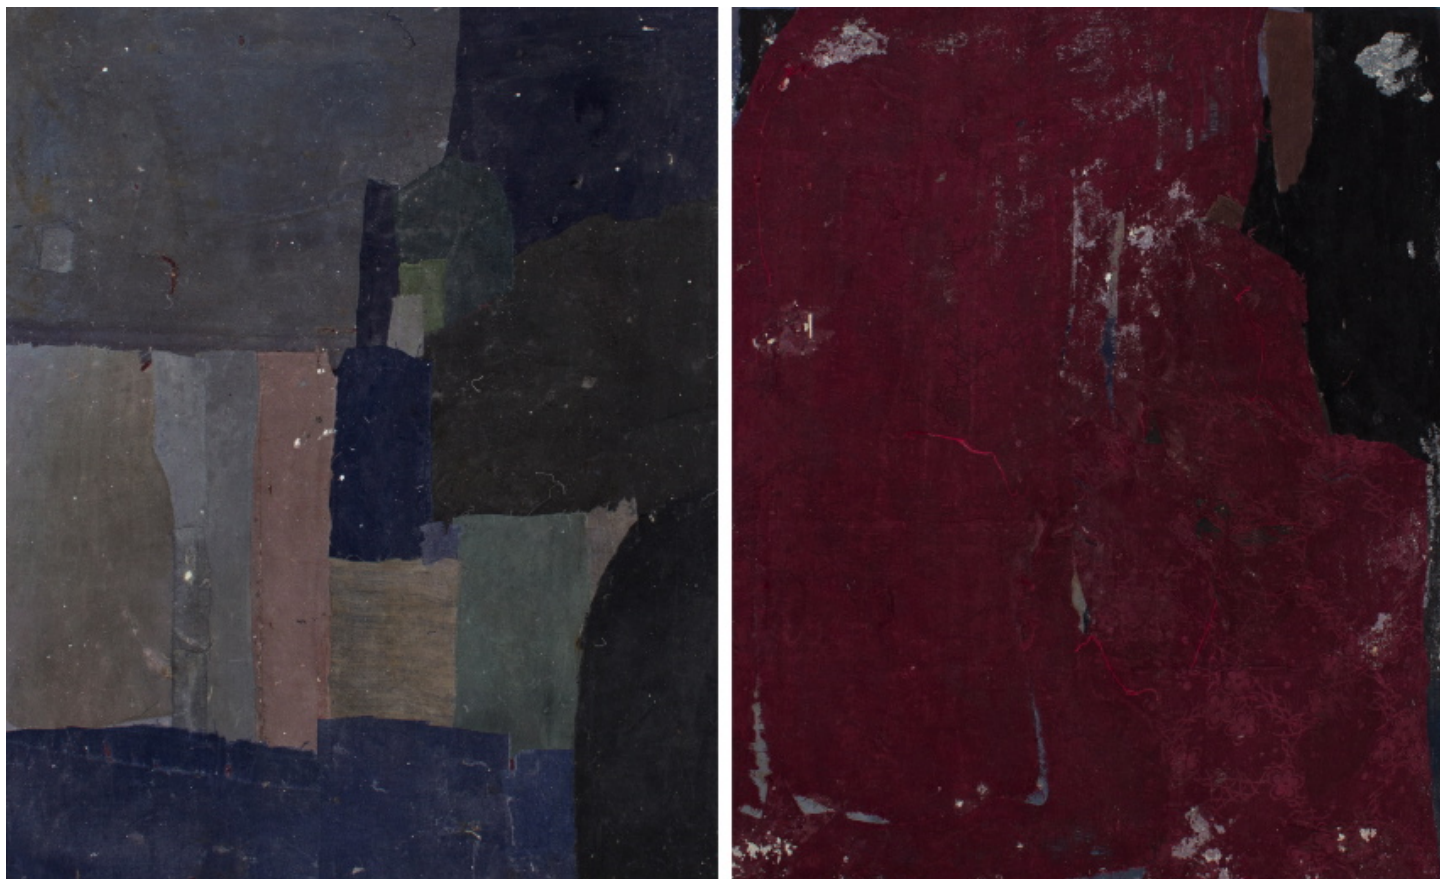

Ge Bei

Ge Bei

Sans Titre, circa 1950

Fabrics and rice glue

54 x 47 cm

INV Nbr. GB2017_74