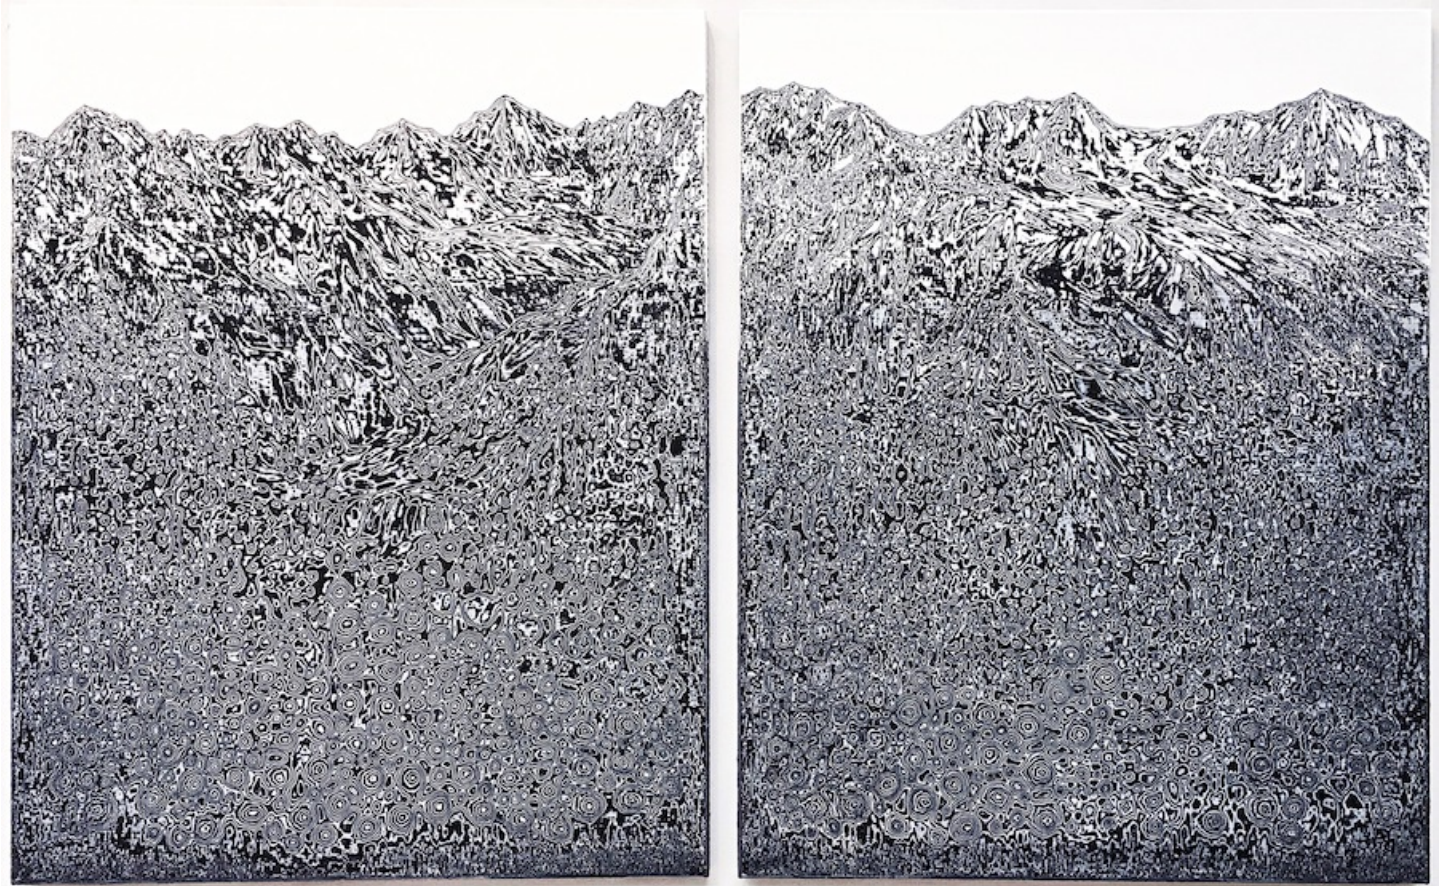

Jang Kwang Bum

Montagne N (Diptyque), 2018

acrylic on canvas and sanding

162 x 260 cm

signed on the back

INV Nbr. JKB2018_06

Hur Kyung-Ae

Hur Kyung-Ae