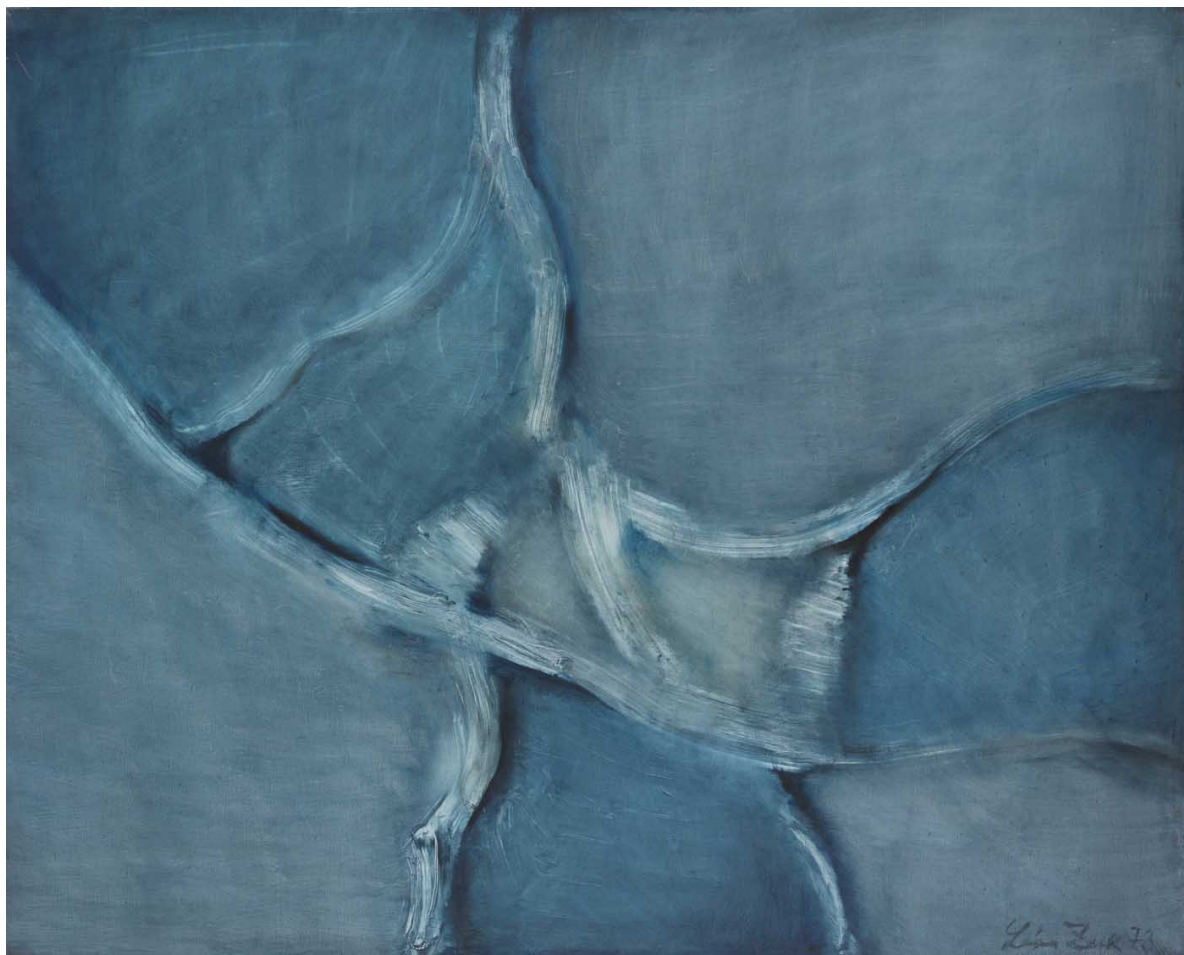

Léon Zack

Léon Zack

Sans titre, 1973

131 x 161 cm

INV Nbr. LZ1973_1

**Françoise
Livinec**

24,   rue de Penthièvre
75008 Paris

+33 (0)1 40 07 58 09
contact@francoiselivinec.com
www.francoiselivinec.com