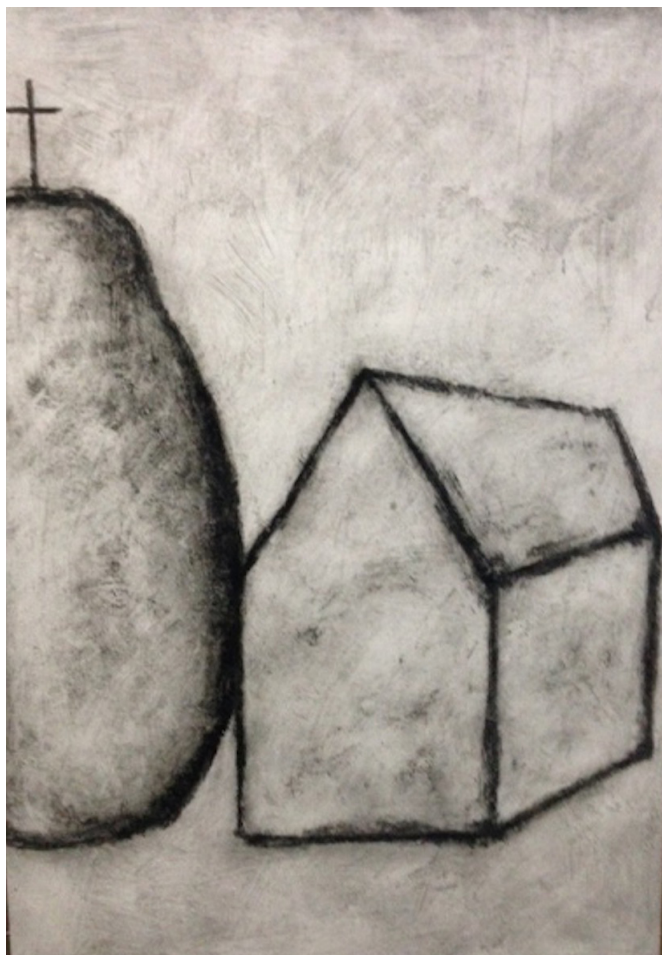

Loic Le Groumellec

Loic Le Groumellec

Megalith and house, 1998

Lacquer on paper on wood

100,5 x 70,5 cm

p. 112, Catalogue Karsten Greve

INV Nbr. LLG15120069