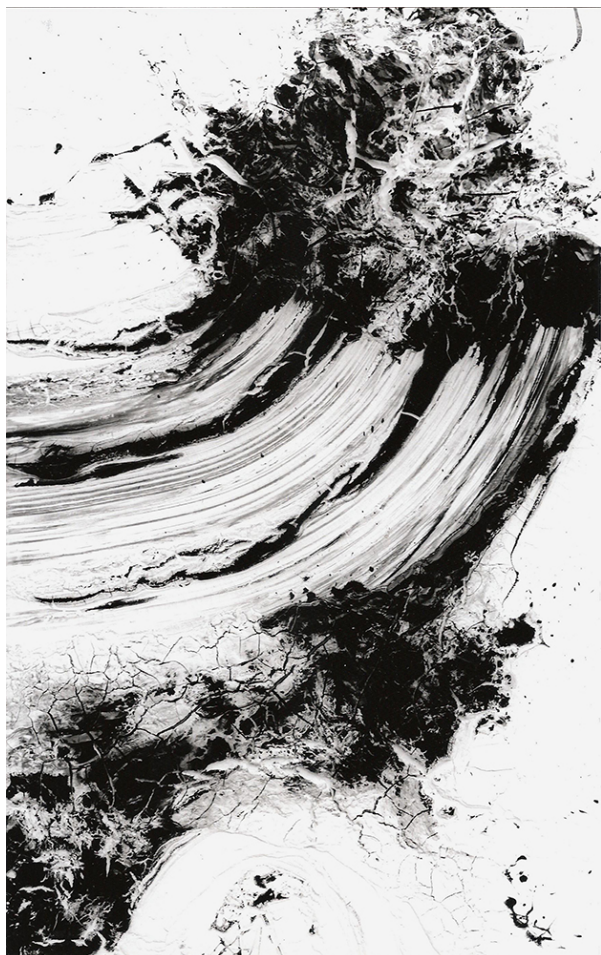

Ink and acrylic on rice paper

60 x 68 cm

Signed lower right

INV Nbr. WL15110035/4/1

Won Sou-Yeol

Won Sou-Yeol

Sans titre, 1994

Mixed technique on canvas