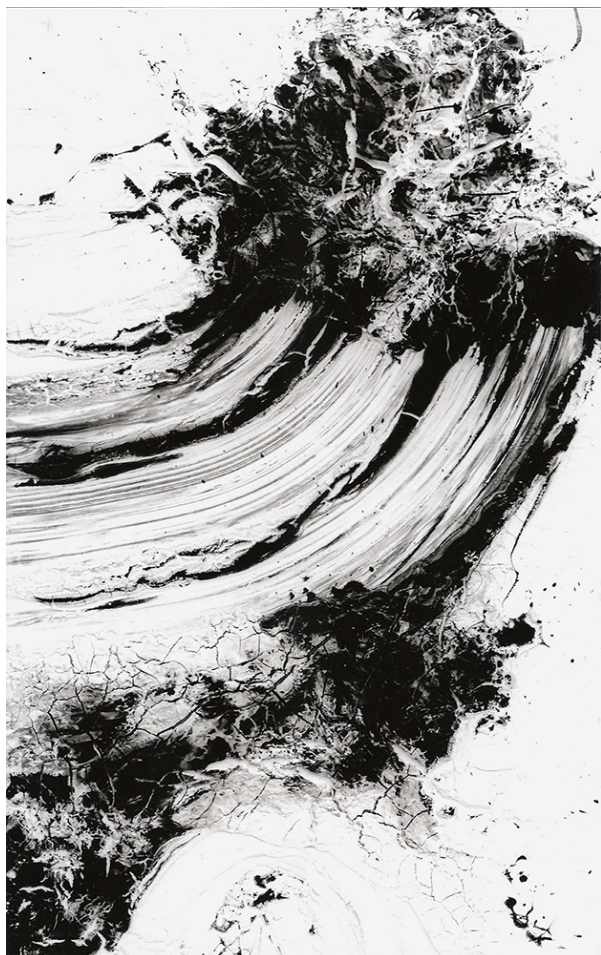

Won Sou-Yeol

Won Sou-Yeol

Sans titre, 1994

Mixed technique on canvas

160 x 99 cm

INV Nbr. WSY_1994_1

**Françoise
Livinec**

24,   rue de Penthièvre
75008 Paris

+33 (0)1 40 07 58 09
contact@francoiselivinec.com
www.francoiselivinec.com