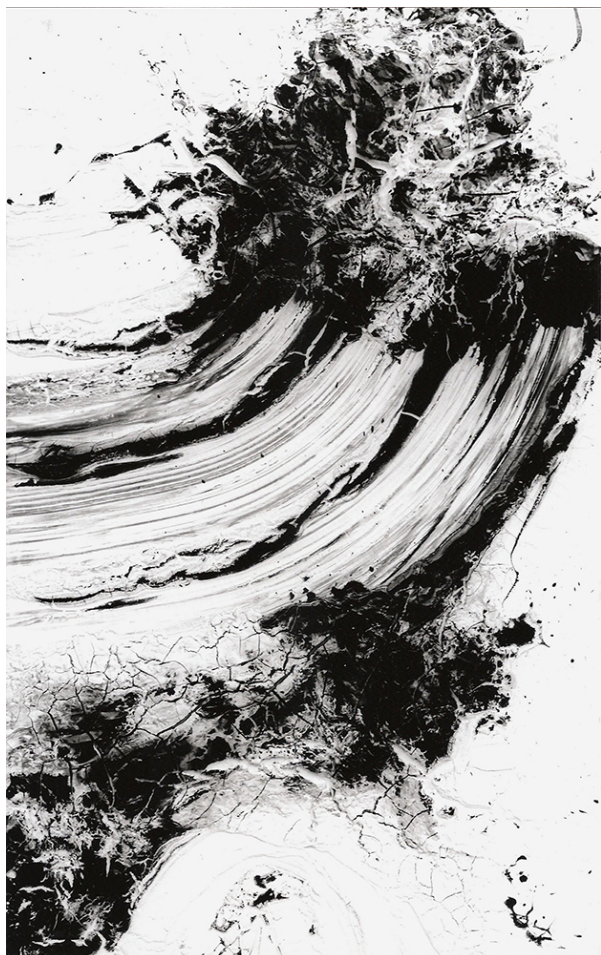

Won Sou-Yeol

Won Sou-Yeol

Sans titre, 1994

Mixed technique on canvas

160 x 99 cm

INV Nbr. WSY_1994_1