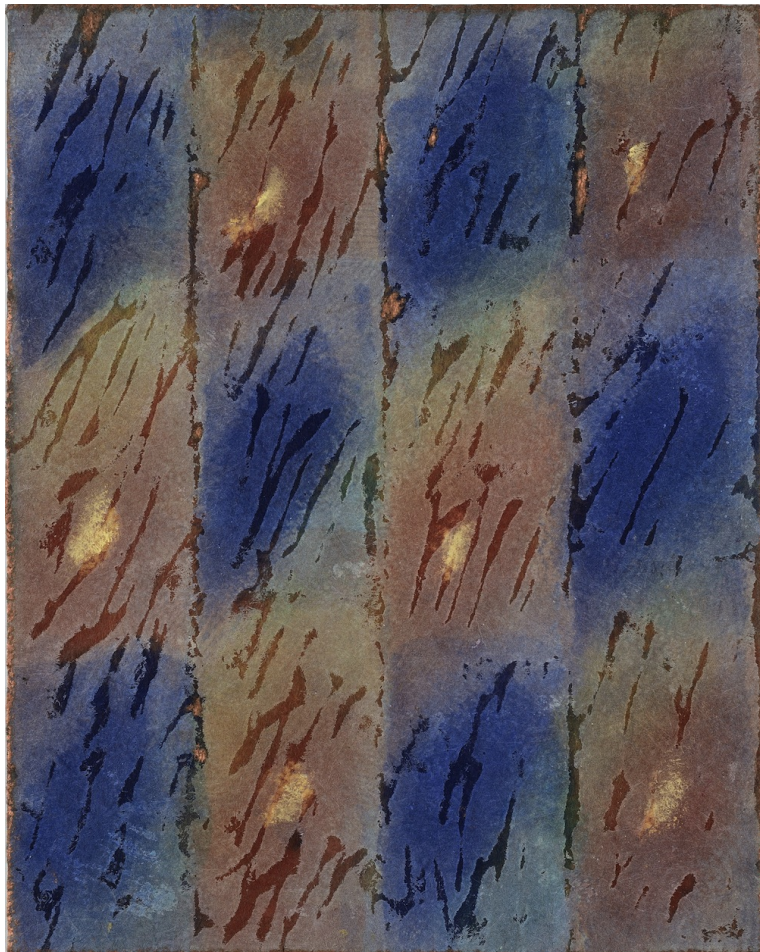

Bang Hai Ja

Bang Hai Ja

Souffle de vie, 2004

Natural pigments on paper

58 x 46 cm

Frame: 79 x 67 cm

INV Nbr. BHJ15110025

**Françoise
Livinec**

24,   rue de Penthièvre
75008 Paris

+33 (0)1 40 07 58 09
contact@francoiselivinec.com
www.francoiselivinec.com