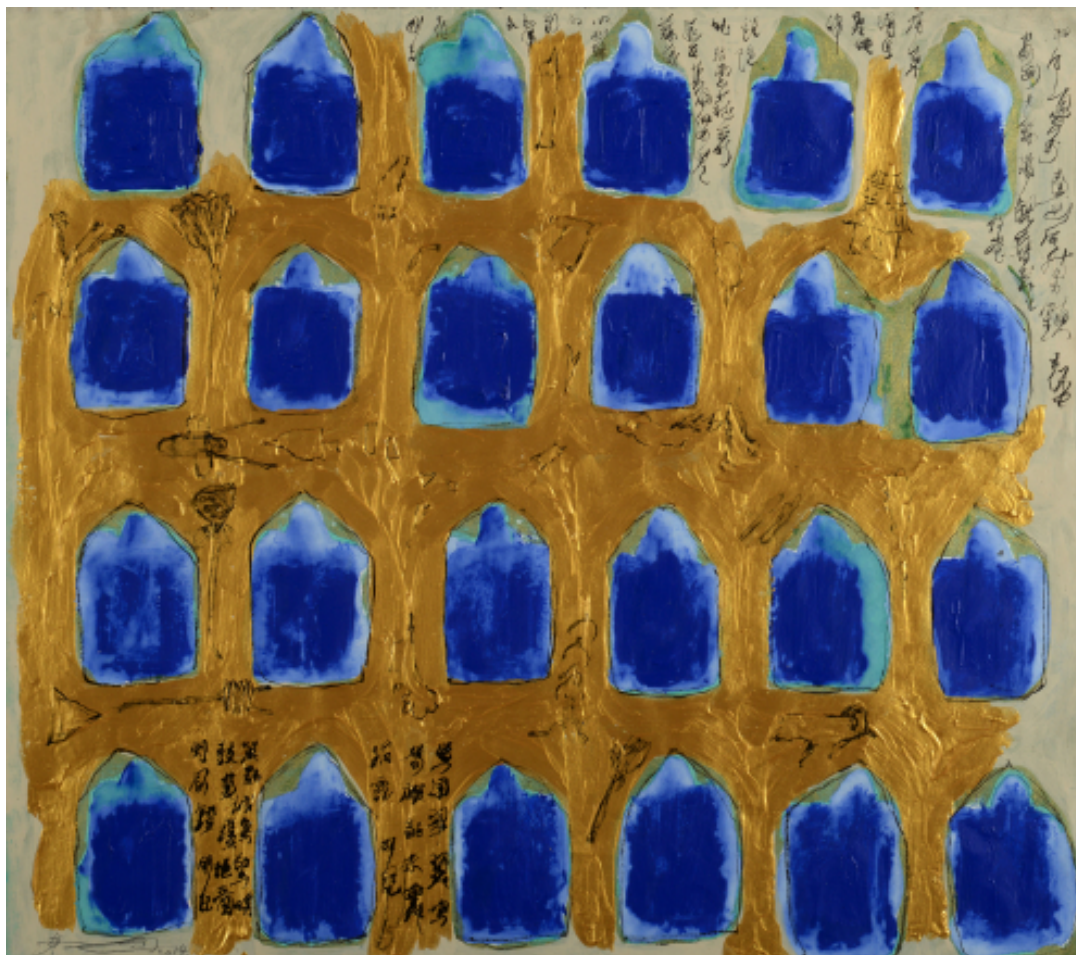

Wei Ligang

Wei Ligang

Palace, 2014

INV Nbr. WLG2014_1