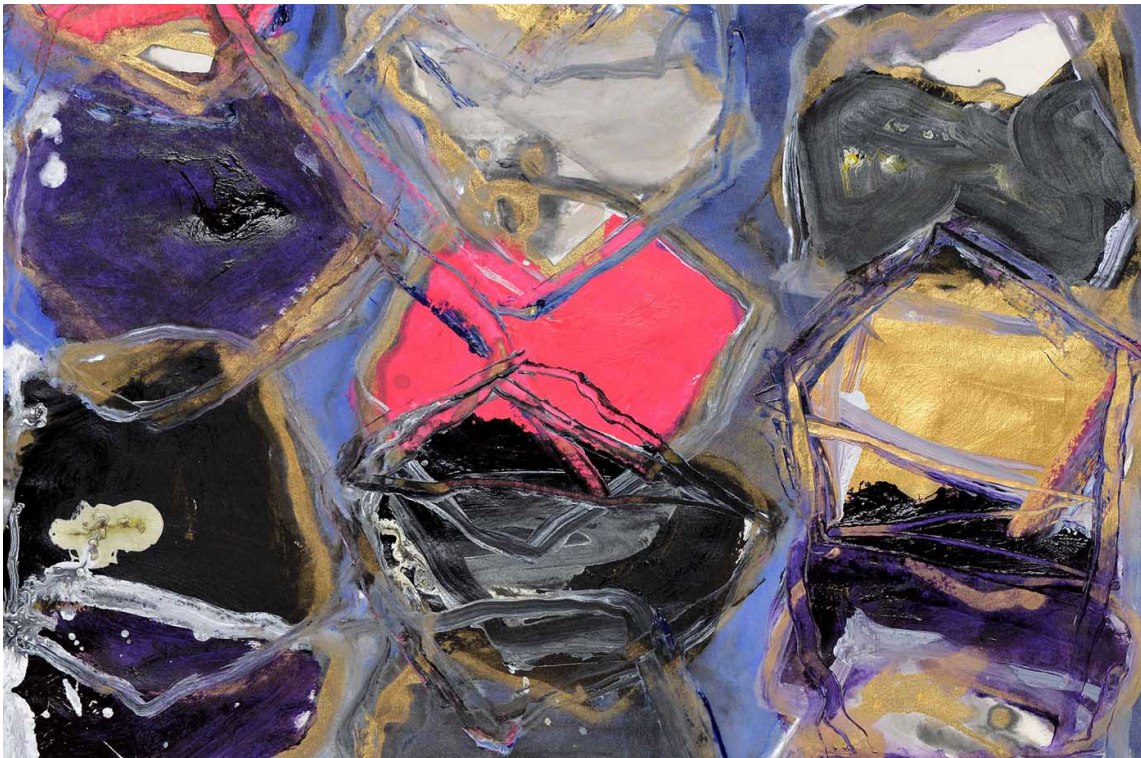

Press release

Wei Ligang

Wei Ligang

Location : Galerie Penthievre, 24 rue de Penthievre Paris 8e

From 13 February 2015 to 04 April 2015

Opening date 12 February 2015