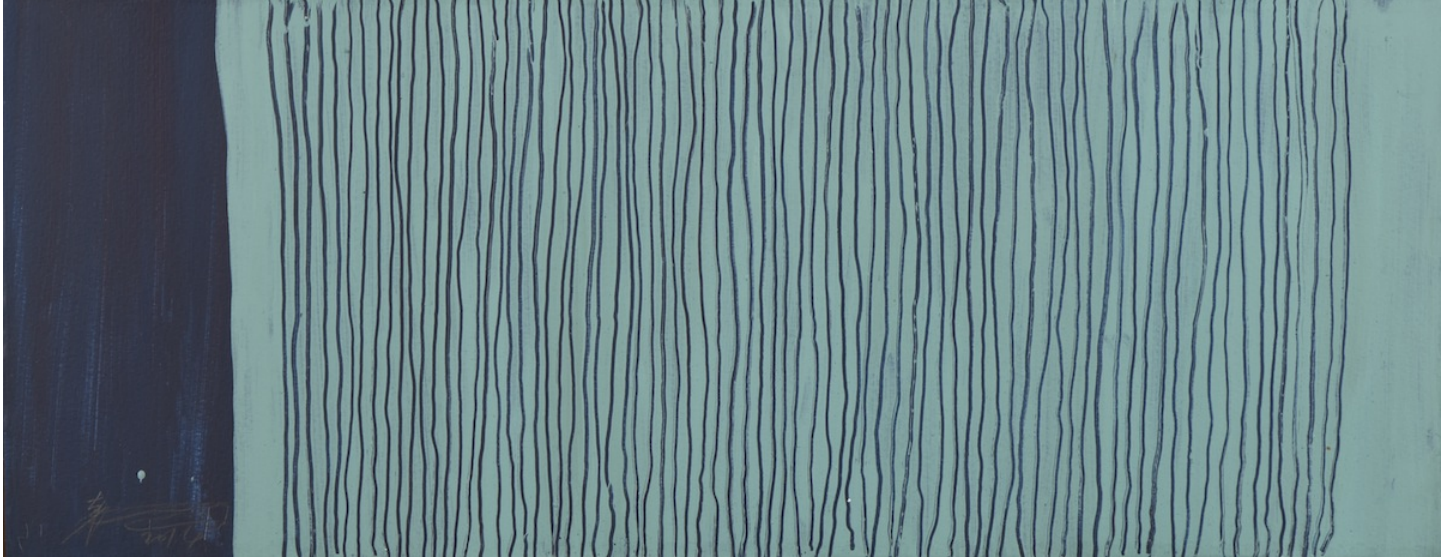

Wei Ligang

Wei Ligang

Autumn appeal, 2014

Ink and acrylic on rice paper

25 x 65 cm

Signed on the left

INV Nbr. WL15110005/9/28