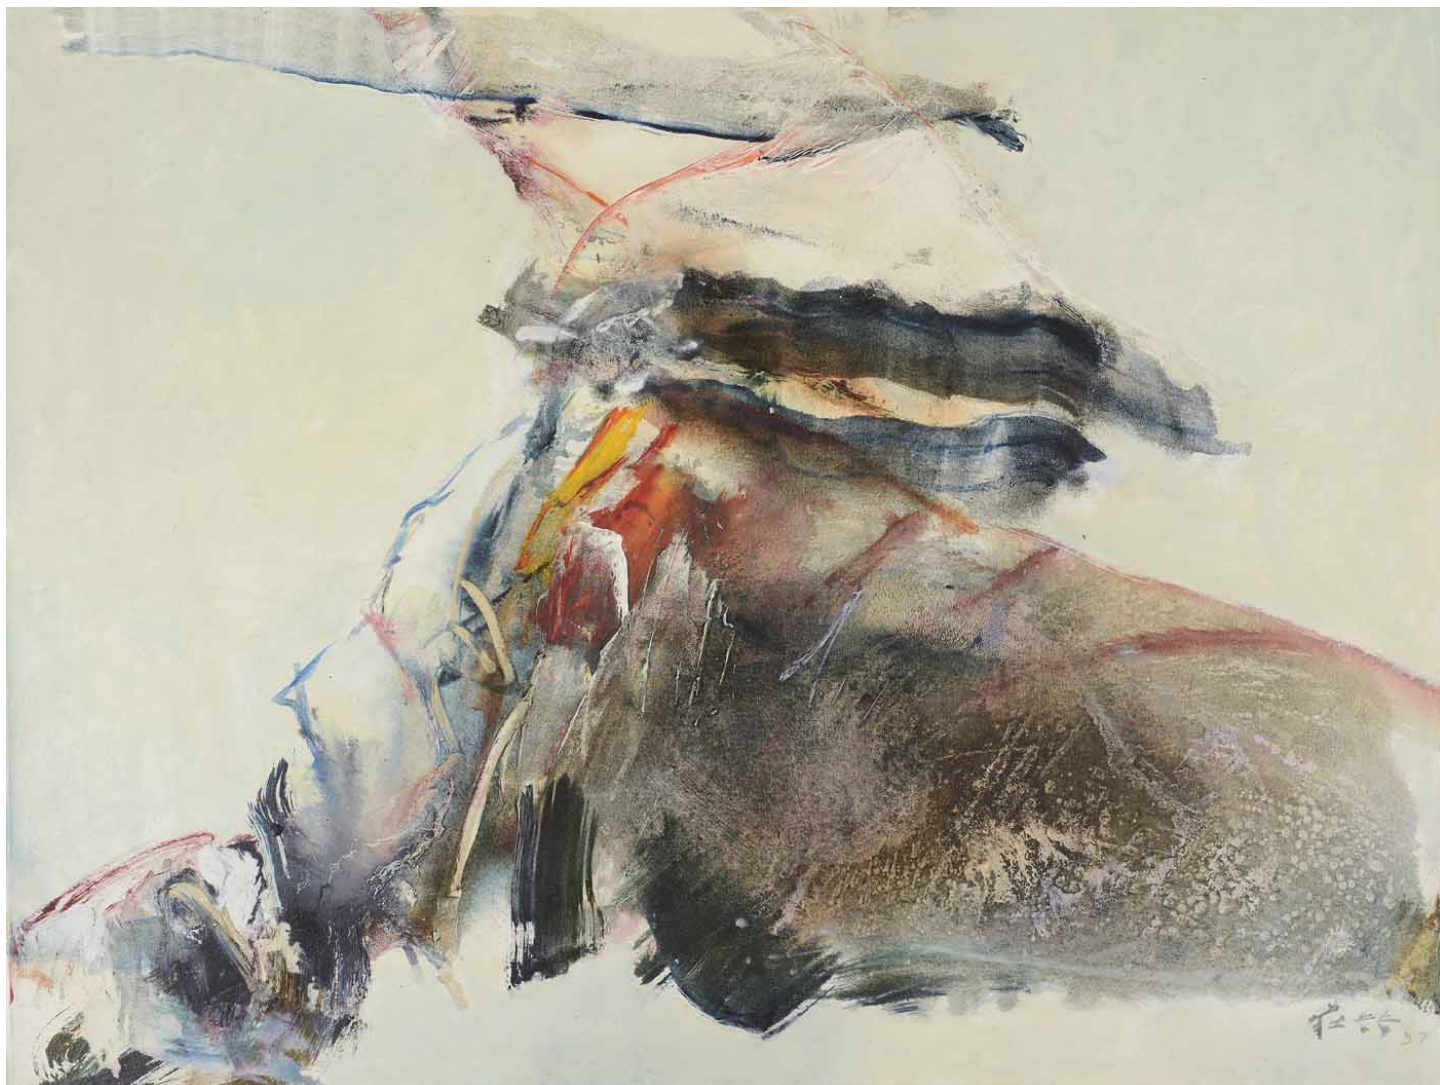

Chuang Che

Chuang Che

Sans titre, 1987

Mixed technique on canvas

98,5 x 130 cm

INV Nbr. CC1987_1

**Françoise
Livinec**

24,   rue de Penthièvre
75008 Paris

+33 (0)1 40 07 58 09
contact@francoiselivinec.com
www.francoiselivinec.com