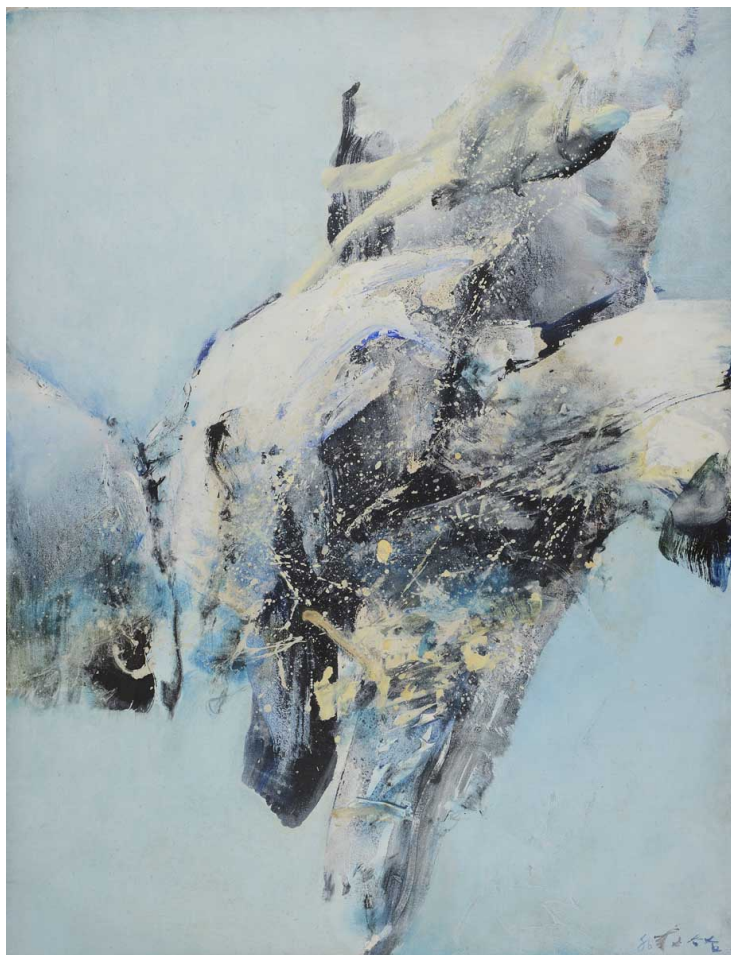

Chuang Che

Chuang Che

Sans titre, 1986

Mixed technique on canvas

124 x 96 cm

INV Nbr. CC1986_1