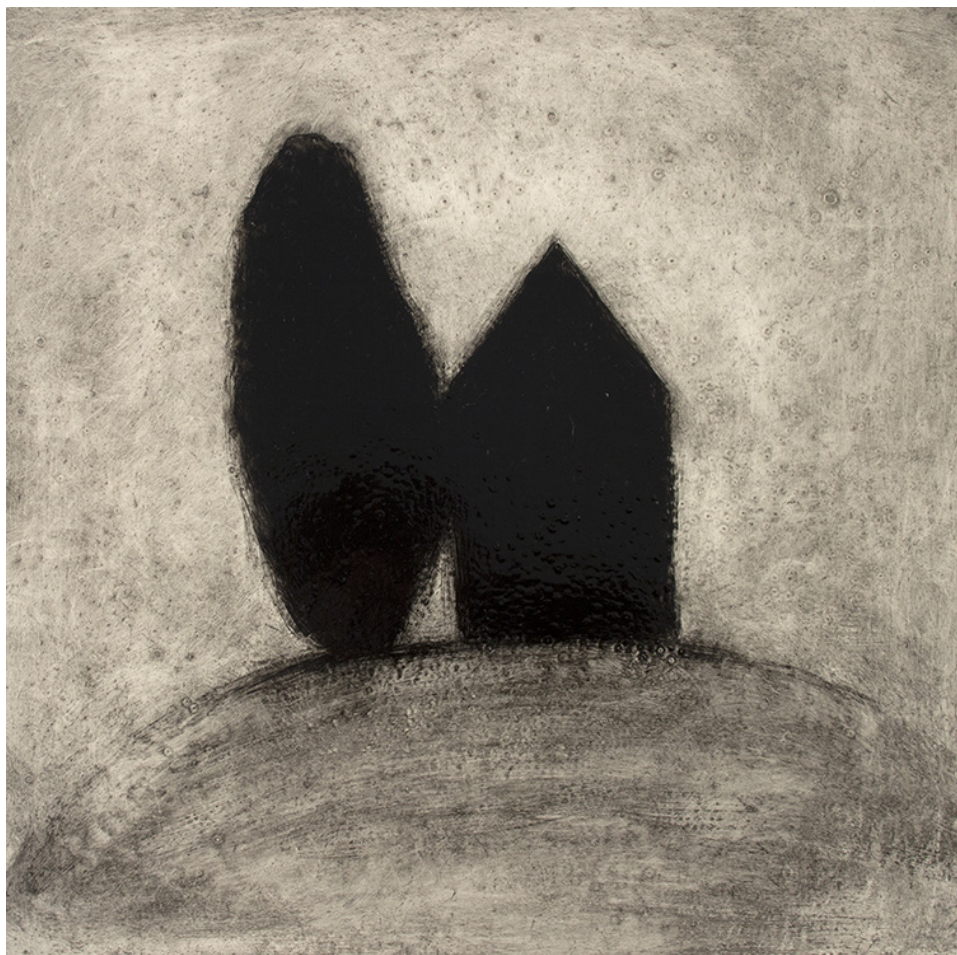

Loic Le Groumellec

Loic Le Groumellec

Mégalithe et maison, 2013

Lacquer on canvas

40 x 40 cm

Signed on the back

INV Nbr. LLG2013_20

**Françoise
Livinec**

24,   rue de Penthièvre
75008 Paris

+33 (0)1 40 07 58 09
contact@francoiselivinec.com
www.francoiselivinec.com