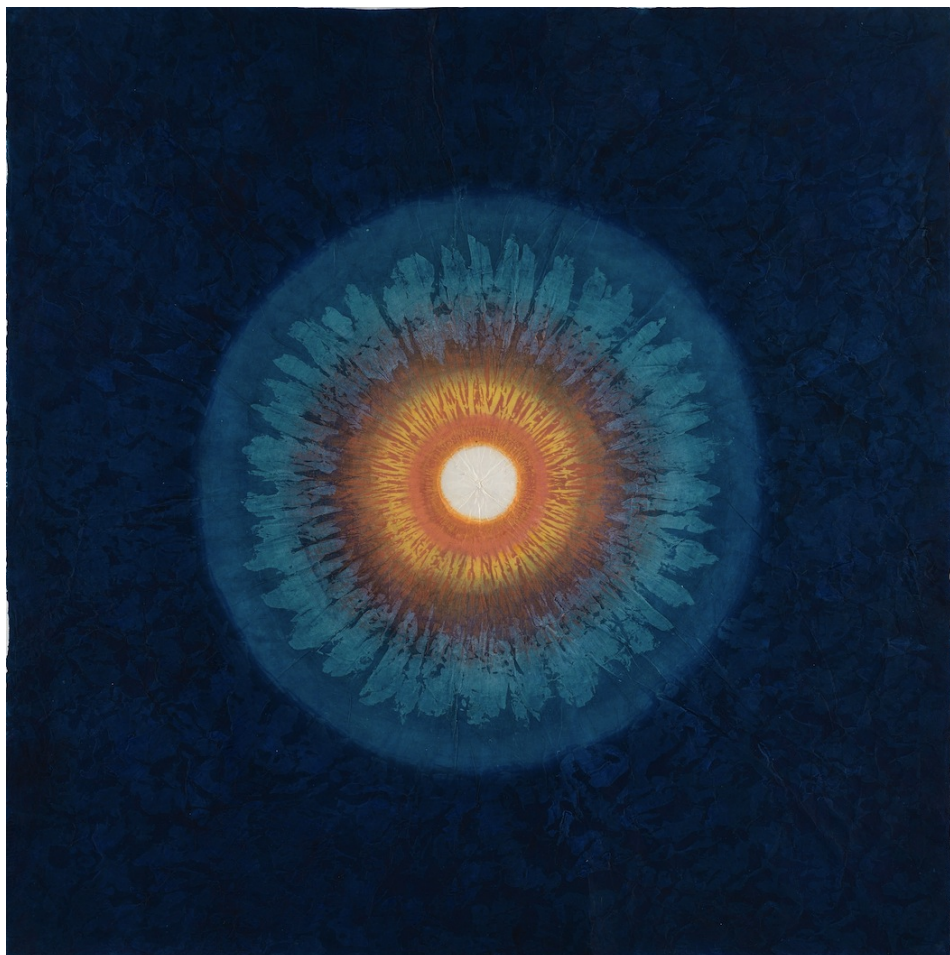

Bang Hai Ja

Bang Hai Ja

Naissance de lumière, 2014

Natural pigments on paper

127 x 127 cm

Signed on the back

INV Nbr. BHJ_2014_1

**Françoise
Livinec**

24,   rue de Penthièvre
75008 Paris

+33 (0)1 40 07 58 09
contact@francoiselivinec.com
www.francoiselivinec.com