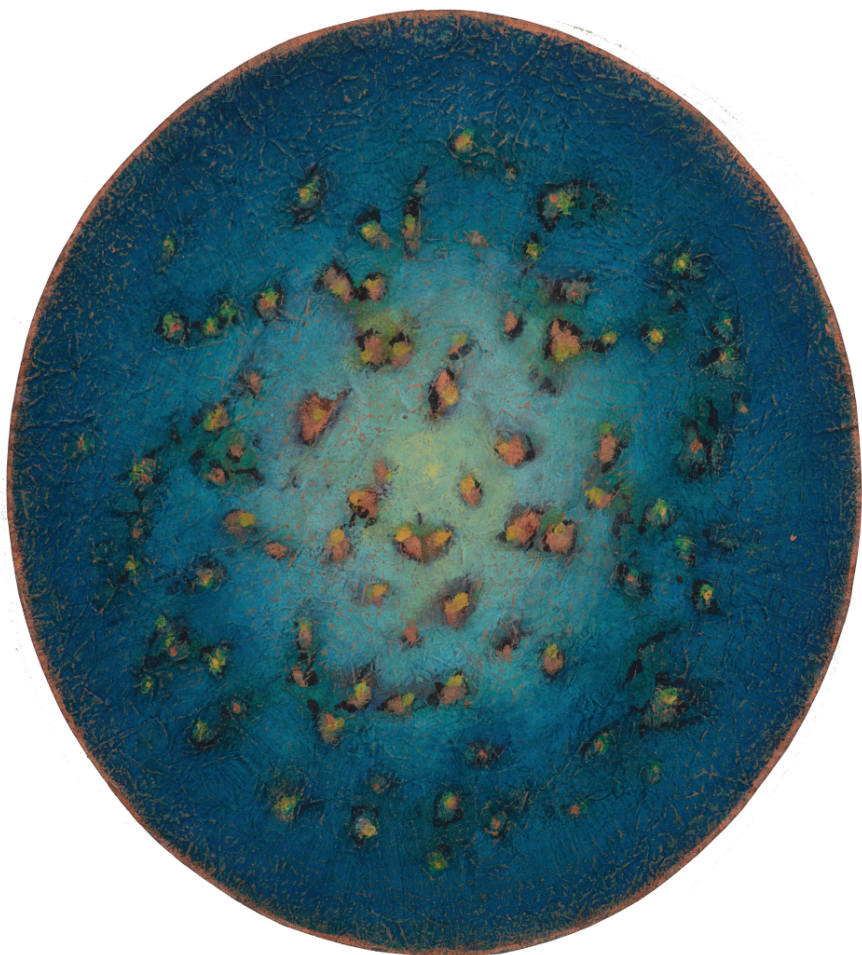

Bang Hai Ja

Bang Hai Ja

Particules de lumière, 2013

Natural pigments on paper

Diameter 33 cm

Signed on the back

INV Nbr. BHJ15110015

**Françoise
Livinec**

24,   rue de Penthièvre
75008 Paris

+33 (0)1 40 07 58 09
contact@francoiselivinec.com
www.francoiselivinec.com