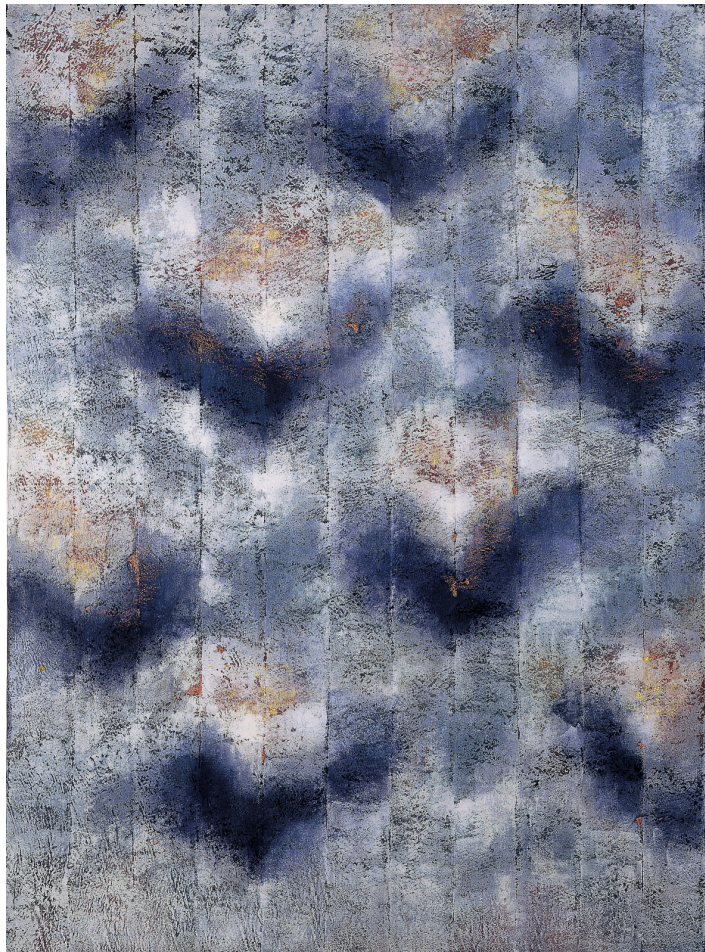

Bang Hai Ja

Bang Hai Ja

Envol, 2000

Natural pigments on paper

200 x 146 cm

Signed on the back

INV Nbr. BHJ15110008

**Françoise
Livinec**

24,   rue de Penthièvre
75008 Paris

+33 (0)1 40 07 58 09
contact@francoiselivinec.com
www.francoiselivinec.com