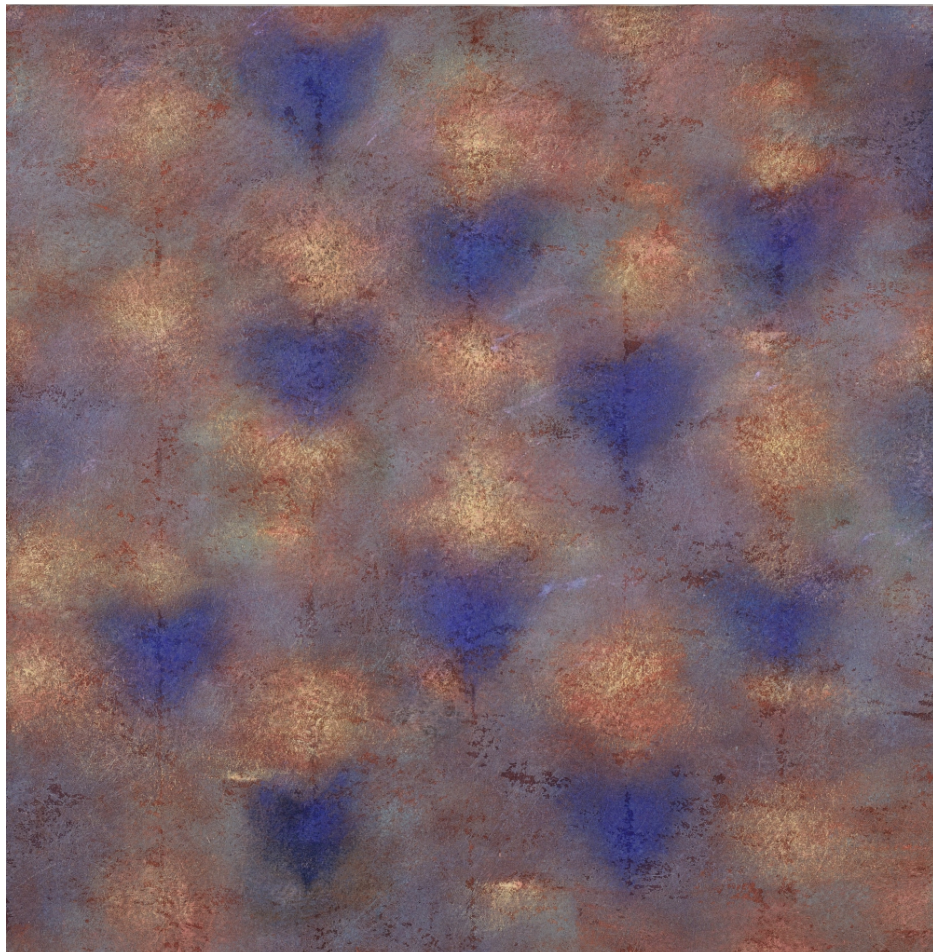

Bang Hai Ja

Bang Hai Ja

Terre du ciel, 2006

Natural pigments on paper

85 x 85 cm

Signed on the back

INV Nbr. BHJ15110029

**Françoise
Livinec**

24,   rue de Penthièvre
75008 Paris

+33 (0)1 40 07 58 09
contact@francoiselivinec.com
www.francoiselivinec.com