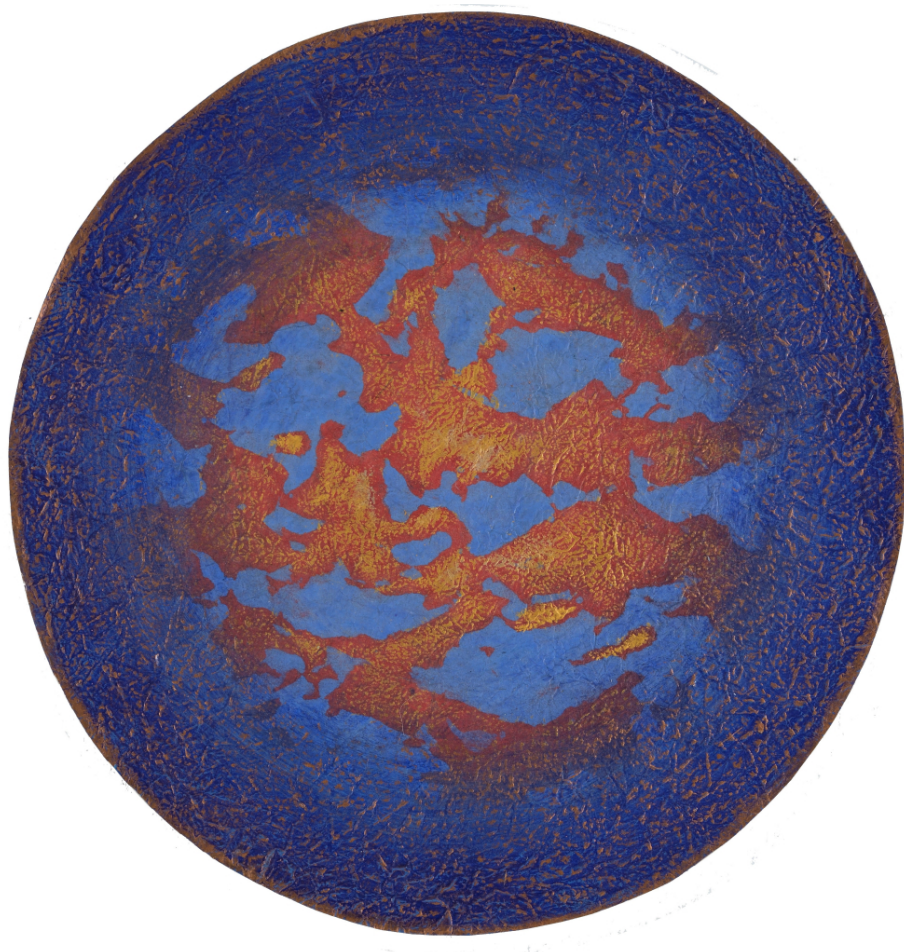

Bang Hai Ja

Bang Hai Ja

Particules de lumière, 2014

Natural pigments on paper

Diameter 33 cm

Signed on the back

INV Nbr. BHJ15110014

**Françoise
Livinec**

24,   rue de Penthièvre
75008 Paris

+33 (0)1 40 07 58 09
contact@francoiselivinec.com
www.francoiselivinec.com