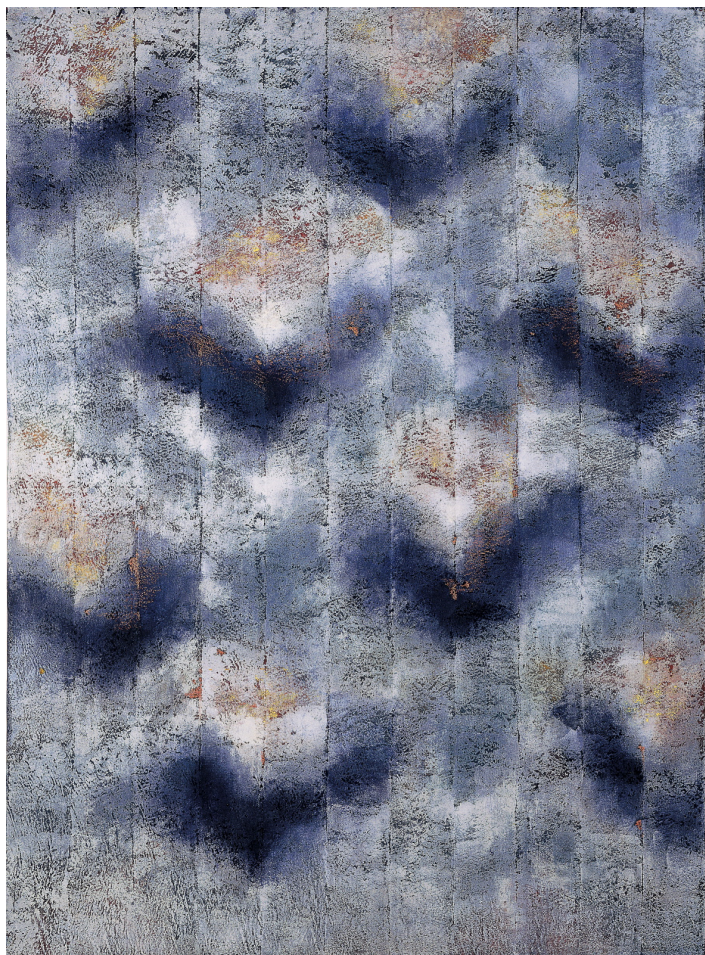

Bang Hai Ja

Bang Hai Ja

Envol, 2000

Natural pigments on paper

200 x 146 cm

Signed on the back

INV Nbr. BHJ15110008

**Françoise
Livinec**

24,   rue de Penthièvre
75008 Paris

+33 (0)1 40 07 58 09
contact@francoiselivinec.com
www.francoiselivinec.com