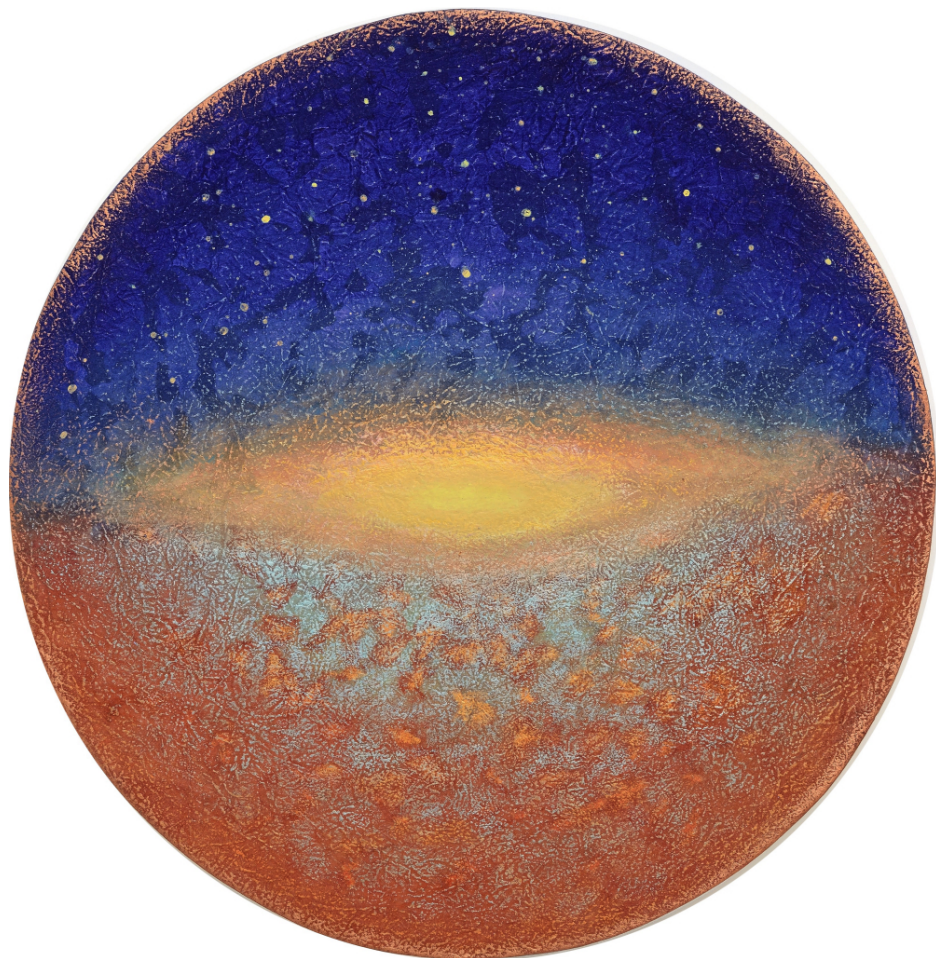

Bang Hai Ja

Bang Hai Ja

Particules de lumière, 2013

Natural pigments on paper

Diameter 32 cm

Signed on the back

INV Nbr. BHJ15110016

**Françoise
Livinec**

24,   rue de Penthièvre
75008 Paris

+33 (0)1 40 07 58 09
contact@francoiselivinec.com
www.francoiselivinec.com