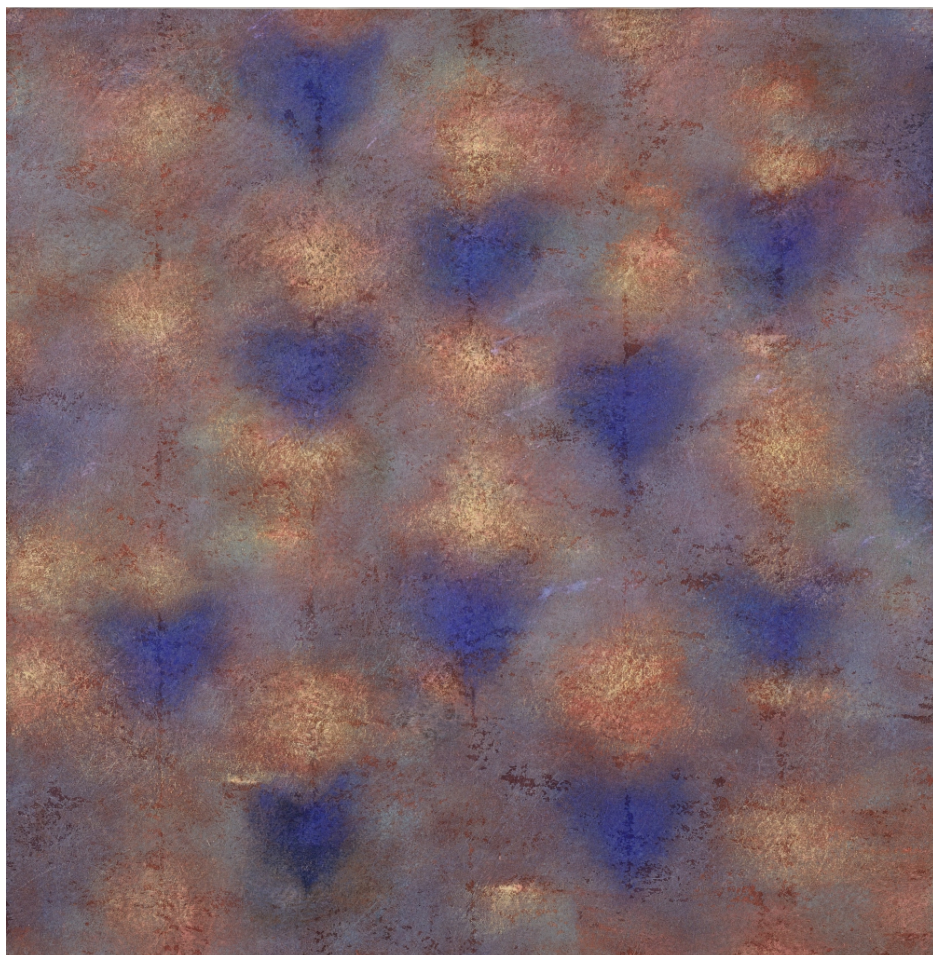

Bang Hai Ja

Bang Hai Ja

Terre du ciel, 2006

Natural pigments on paper

85 x 85 cm

Frame: 105 x 105 cm

Signed on the back

INV Nbr. BHJ15110029

**Françoise
Livinec**

24,   rue de Penthièvre
75008 Paris

+33 (0)1 40 07 58 09
contact@francoiselivinec.com
www.francoiselivinec.com