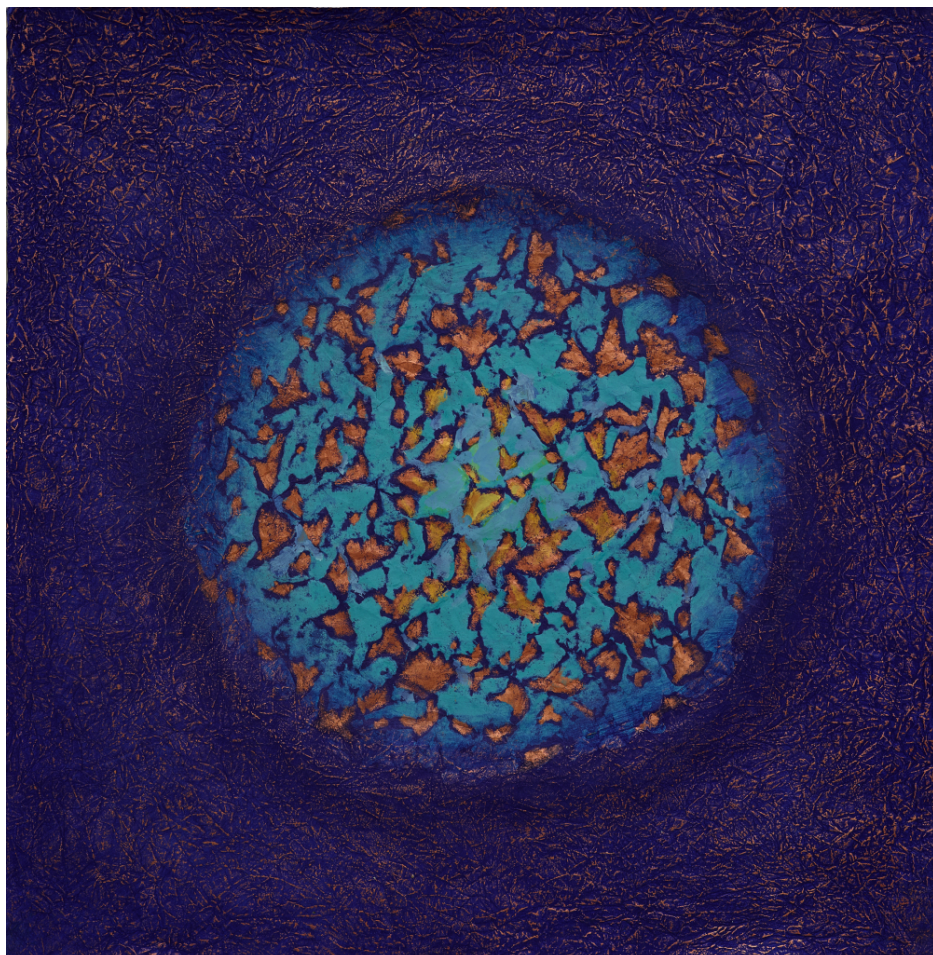

Bang Hai Ja

Bang Hai Ja

Vibration de lumière, 2014

Natural pigments on paper

141 x 71 cm

Signed on the back

INV Nbr. BHJ15110030

**Françoise
Livinec**

24,   rue de Penthièvre
75008 Paris

+33 (0)1 40 07 58 09
contact@francoiselivinec.com
www.francoiselivinec.com