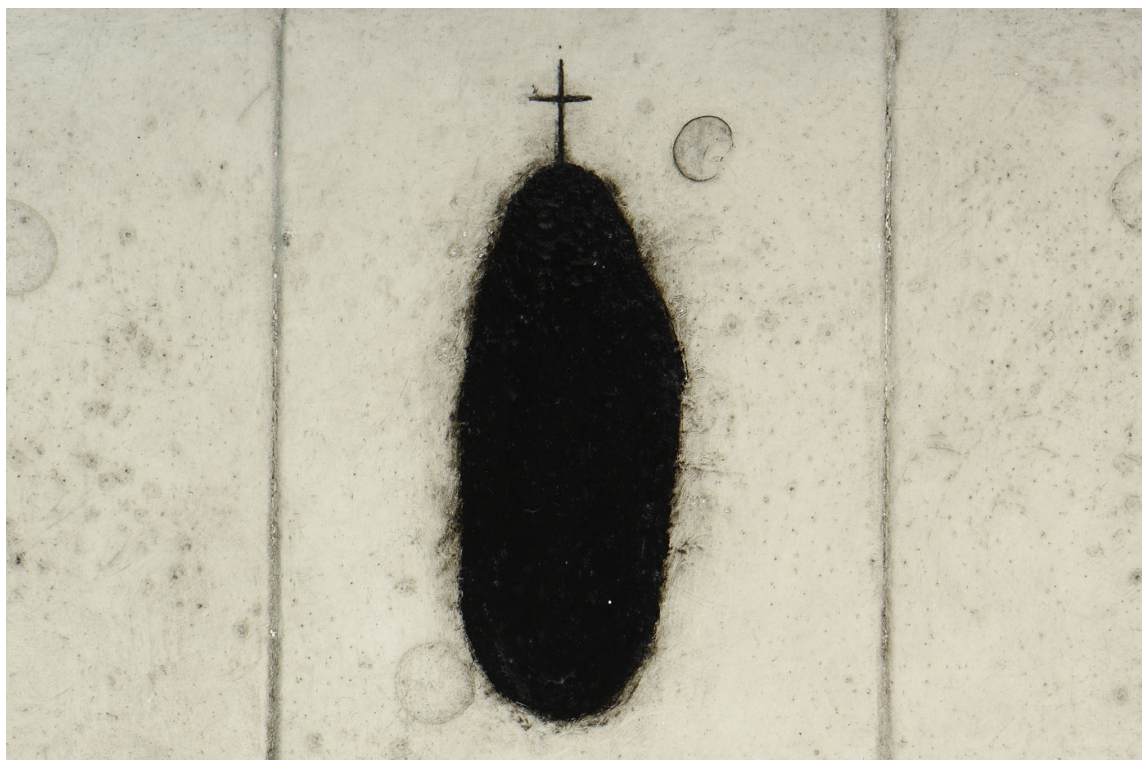

Press release

Loic Le Groumellec - Mégalithes

Le minimalisme ou la renonciation à la séduction

Loic Le Groumellec

Location : Galerie Matignon - 29 avenue Matignon Paris 8e

From 04 December 2015 to 09 April 2016

Opening date 03 December 2015

Press Release

Loïc Le Groumellec's works are in the biggest collections, and had been exhibited in the most famous galleries. For thirty years, the artist explored a unique technique based on the use of lacquer with three recurrent subjects, houses, menhirs and crosses. His language is universal and yet his works are rare on the market.

Françoise Livinec will present in her gallery in Matignon Avenue, a retrospective of this great artist that shows the raised stone, the black moor or a house figured by gradual erasure of the black lacquer, letting a underlying light appear in a constant spiritual quest.

Loïc Le Groumellec wants to place himself in a history of pictorial art that refers to minimalism, to monochrome and to a form of radicalism that leads to mistrust, even a rejection of any narration.

"What interests me is the confrontation between the belonging to the ground and the effort to rise. My whole painting can be summarize by this : the constant two-way trip between up and down, that is one of the definitions of the sacred given by Bataille" Loïc Le Groumellec says, whom the accession to sacred, omnipresent in his work, goes through motifs that he uses regularly in his wash drawings and canvas.