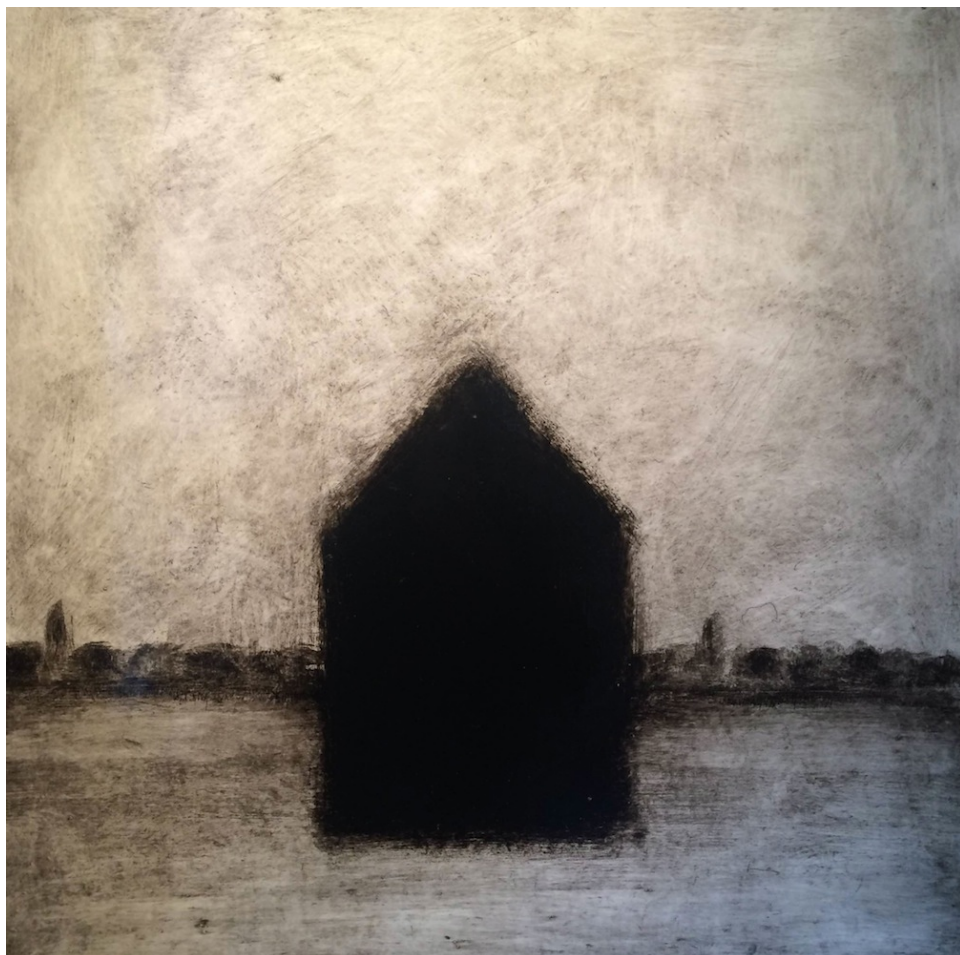

Loic Le Groumellec

Loic Le Groumellec

Maison, 2010

Lacquer on canvas

60 x 60 cm

INV Nbr. LLG_2010

**Françoise
Livinec**

24,   rue de Penthièvre
75008 Paris

+33 (0)1 40 07 58 09
contact@francoiselivinec.com
www.francoiselivinec.com