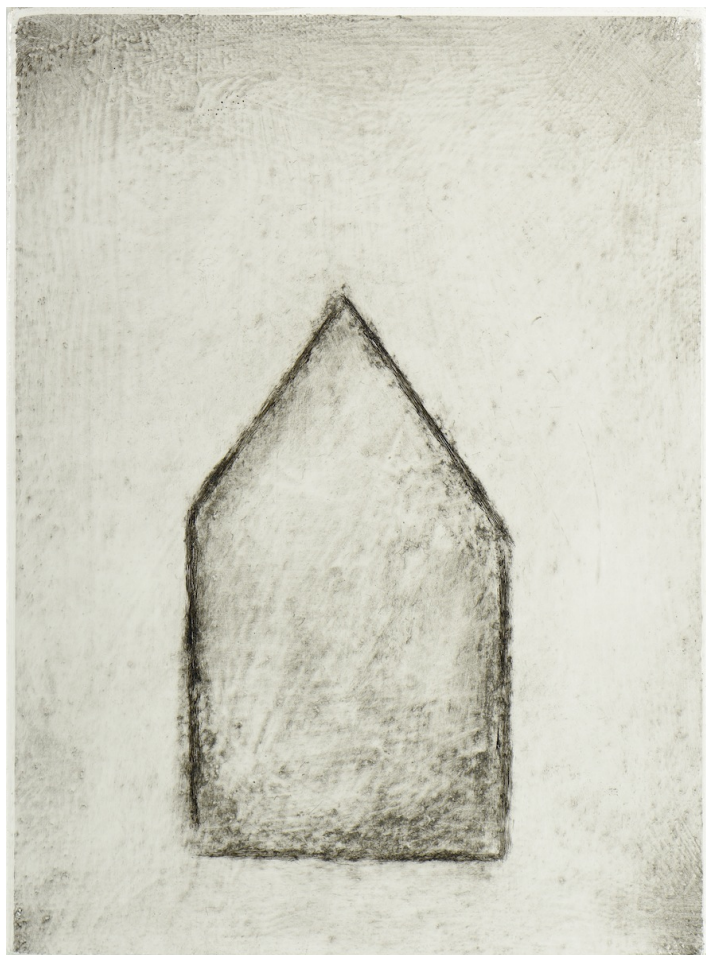

Françoise Livinec will present in her gallery in Matignon Avenue, a retrospective of this great artist that shows the raised stone, the black moor or a house figured by gradual erasure of the black lacquer, letting a underlying light appear in a constant spiritual quest.

Loïc Le Groumellec wants to place himself in a history of pictorial art that refers to minimalism, to monochrome and to a form of radicalism that leads to mistrust, even a rejection of any narration.

"What interests me is the confrontation between the belonging to the ground and the effort to rise. My whole painting can be summarize by this : the constant two-way trip between up and down, that is one of the definitions of the sacred given by Bataille" Loïc Le Groumellec says, whom the accession to sacred, omnipresent in his work, goes through motifs that he uses regularly in his wash drawings and canvas.

Exhibition View

Loic Le Groumellec - Mégalithes

Le minimalisme ou la renonciation à la séduction

Loic Le Groumellec

Loic Le Groumellec

Loic Le Groumellec

Maison, 1998

Lacquer on canvas