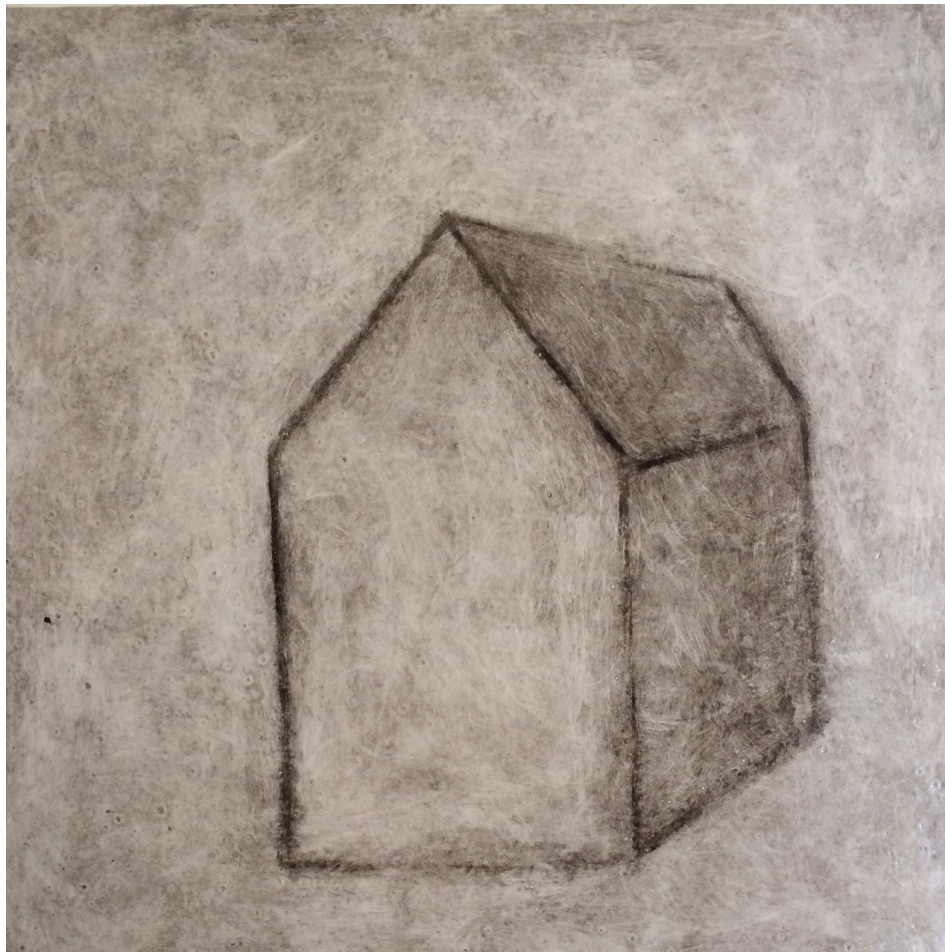

Loic Le Groumellec

Loic Le Groumellec

Maison, 2012

Lacquer on canvas

30 x 30 cm

Signed on the back

INV Nbr. LLG15110008

**Françoise
Livinec**

24,   rue de Penthièvre
75008 Paris

+33 (0)1 40 07 58 09
contact@francoiselivinec.com
www.francoiselivinec.com