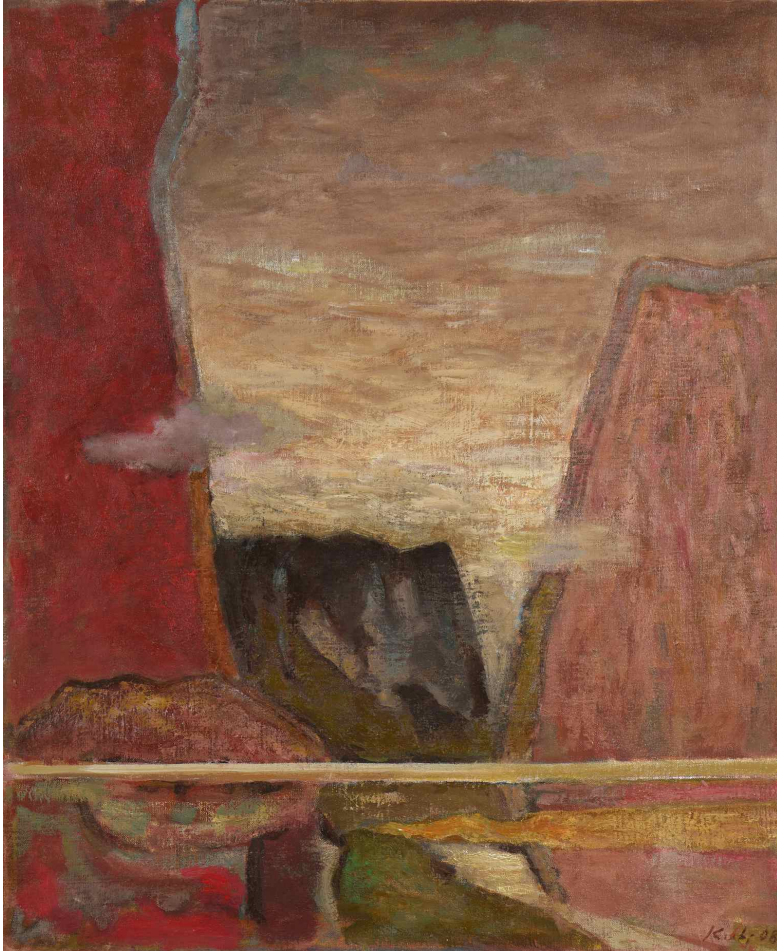

Xavier Krebs

Xavier Krebs

Trois gorges, 2008

Mixed technique on canvas

73 x 60,5 cm

Signed lower right

INV Nbr. XK2008_1

**Françoise
Livinec**

24, rue de Penthièvre
75008 Paris

+33 (0)1 40 07 58 09
contact@francoiselivinec.com
www.francoiselivinec.com

Xavier Krebs

Xavier Krebs

Falaise, 2007

Mixed technique on canvas

100 x 120 cm

Signed lower right