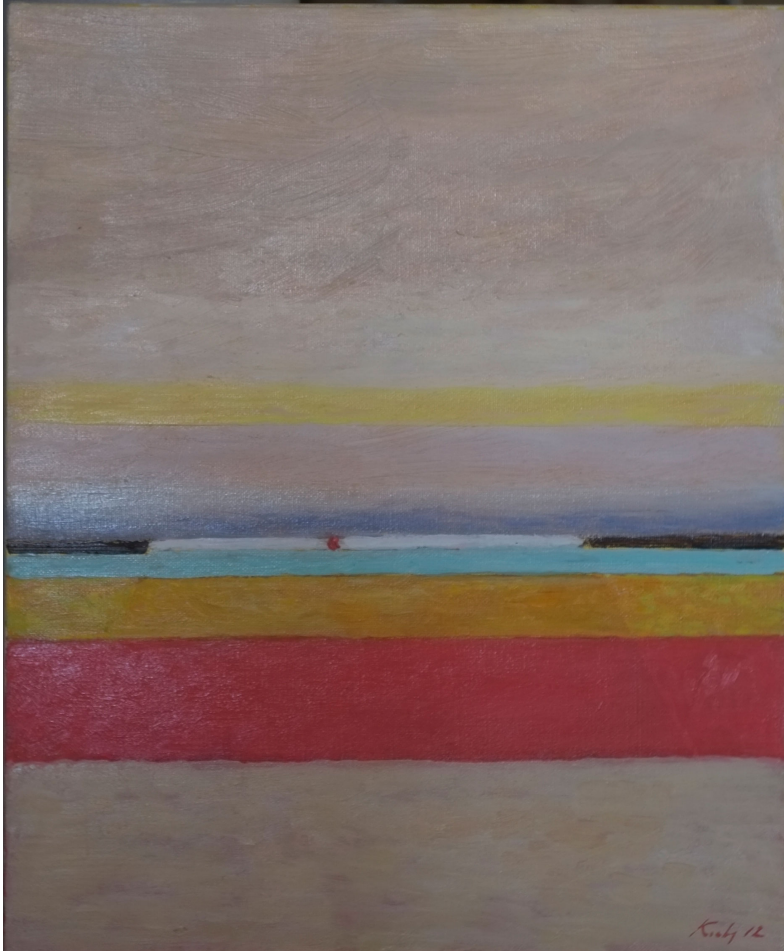

Xavier Krebs

Xavier Krebs

Lagune, 2012

Oil on canvas

46 x 38 cm

INV Nbr. XK2012_1

**Françoise
Livinec**

24,   rue de Penthièvre
75008 Paris

+33 (0)1 40 07 58 09
contact@francoiselivinec.com
www.francoiselivinec.com