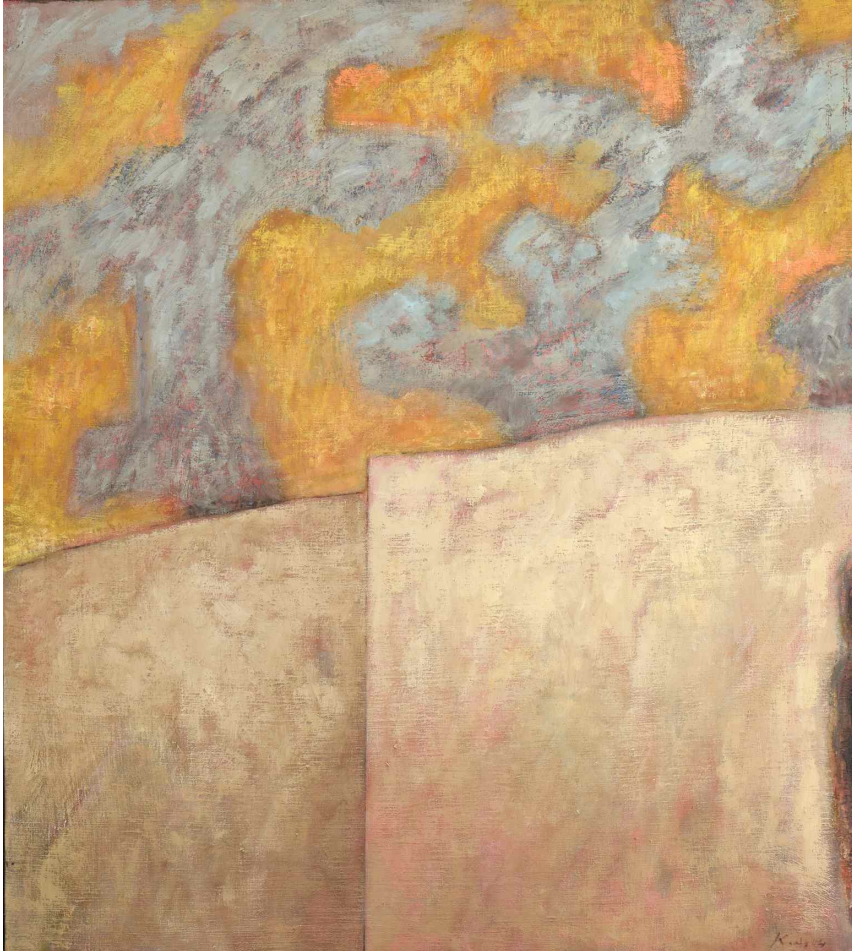

Xavier Krebs

Xavier Krebs

Falaise, 2004

Mixed technique on canvas

93 x 83 cm

Signed lower right

INV Nbr. XK2004_2