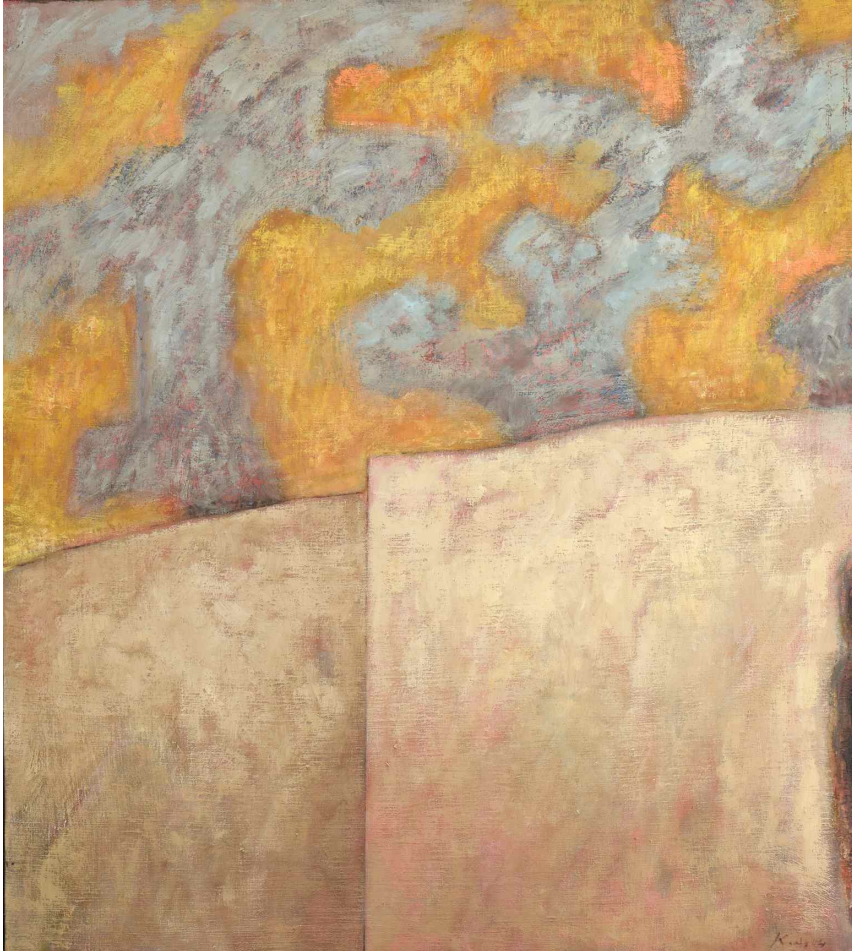

Xavier Krebs

Xavier Krebs

Falaise, 2004

Mixed technique on canvas

93 x 83 cm

Signed lower right

INV Nbr. XK2004_2

**Françoise
Livinec**

24,   rue de Penthièvre
75008 Paris

+33 (0)1 40 07 58 09
contact@francoiselivinec.com
www.francoiselivinec.com