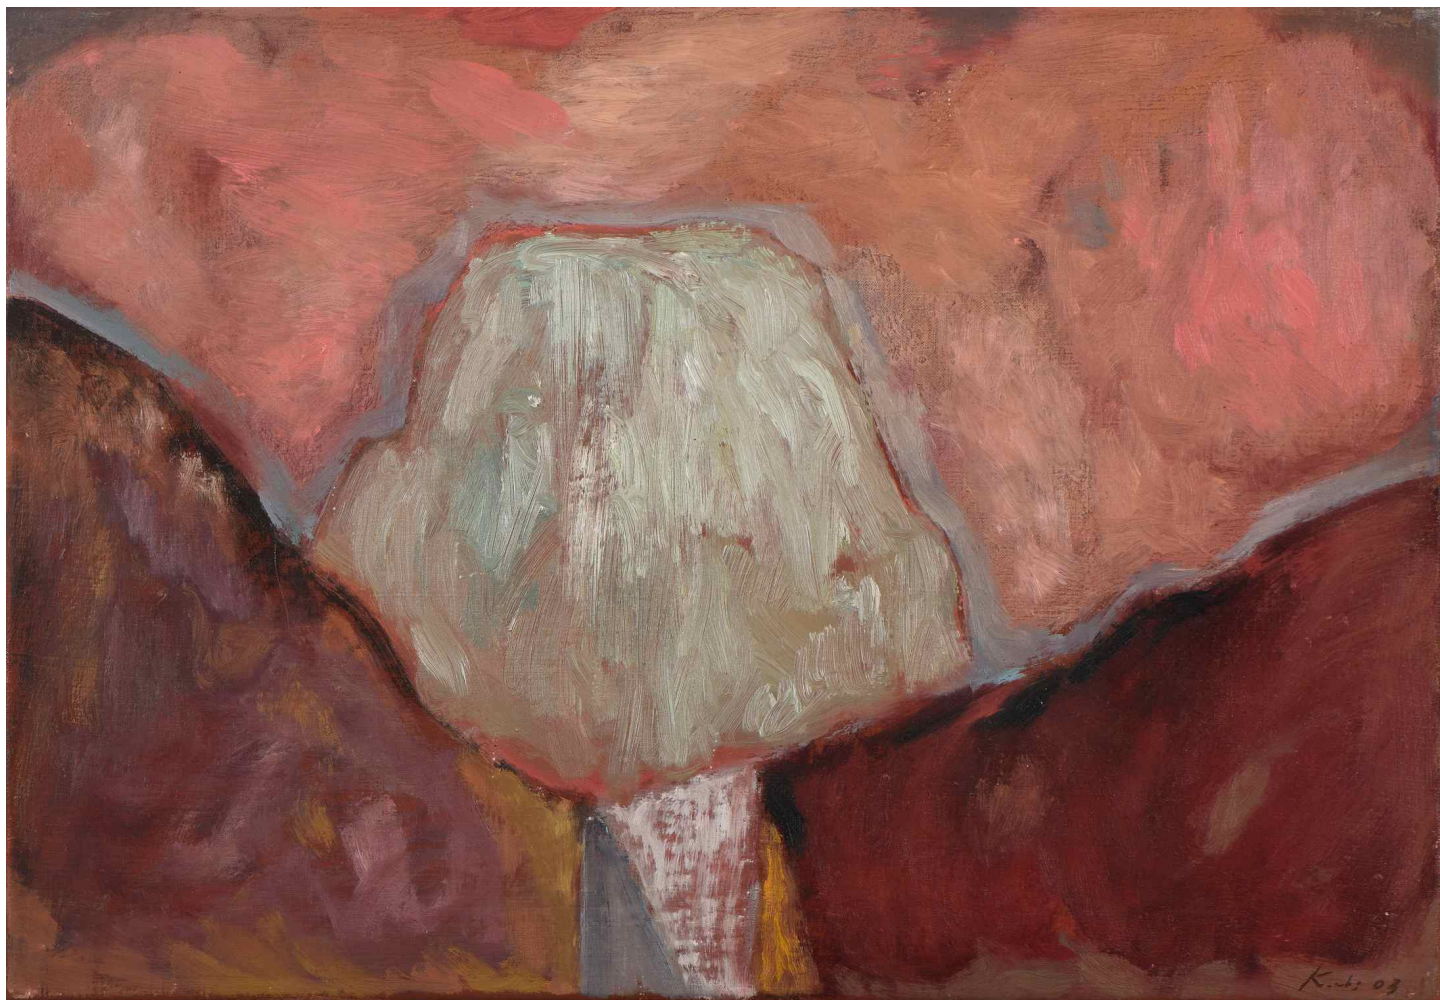

From 28 March 2014 to 24 May 2014

Wei Ligang

Wei Ligang

The old city silence; the flag dropped down, 2013

Ink and acrylic on rice paper

88,5 x 115,5 cm

Artwork registry: @

INV Nbr. WL15110041/1/13

Empreinte, 1978

Mixed technique on canvas

56 x 34,5 cm

Signed lower right

INV Nbr. XK1978_1

Edward Baran

Edward Baran

Papier évidé vert, 1978

INV Nbr. ED2016_1

Xavier Krebs

Xavier Krebs

Val, 2003

Mixed technique on canvas

37 x 52 cm

Signed lower right

INV Nbr. XK2003_1