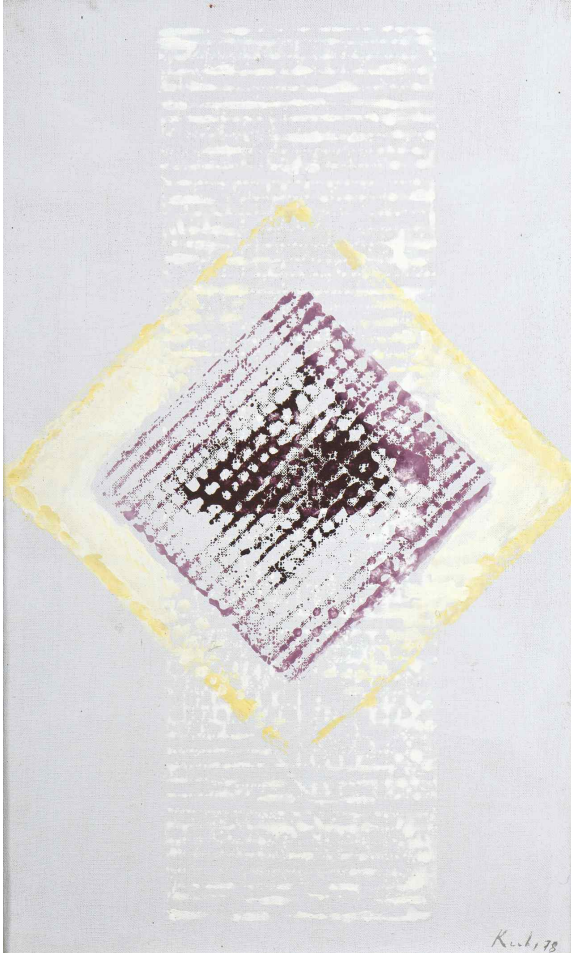

Xavier Krebs

Xavier Krebs

Empreinte, 1978

Mixed technique on canvas

56 x 34,5 cm

Signed lower right

INV Nbr. XK1978_1