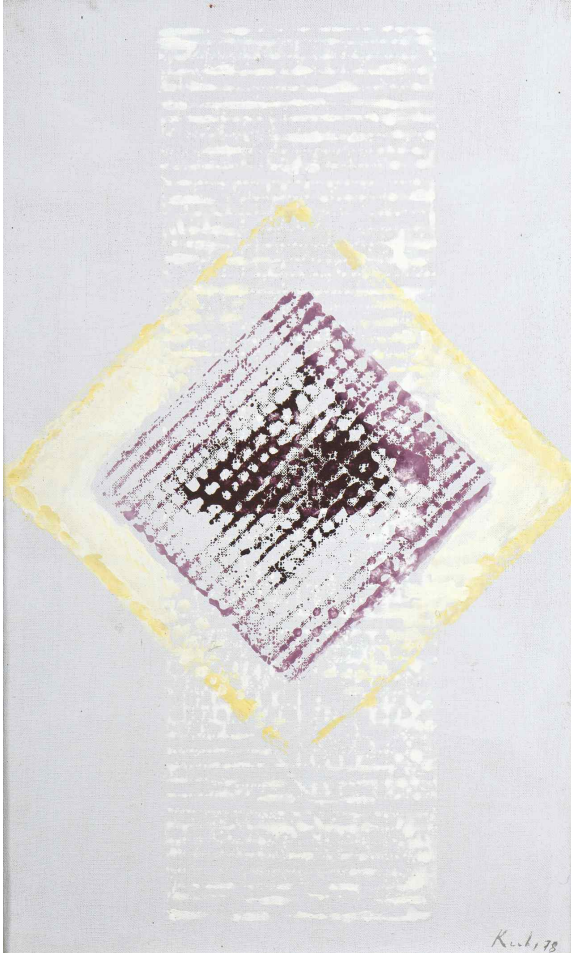

Wei Ligang

The old city silence; the flag dropped down, 2013

Ink and acrylic on rice paper

88,5 x 115,5 cm

Artwork registry: @

INV Nbr. WL15110041/1/13

**Françoise
Livinec**

24, rue de Penthièvre
75008 Paris

24, rue de Penthièvre
75008 Paris

+33 (0)1 40 07 58 09
contact@francoiselivinec.com
www.francoiselivinec.com

Xavier Krebs

Xavier Krebs

Falaise, 2004

Mixed technique on canvas

93 x 83 cm

Signed lower right

INV Nbr. XK2004_2

Xavier Krebs

Xavier Krebs

Empreinte, 1978

Mixed technique on canvas

56 x 34,5 cm

Signed lower right

INV Nbr. XK1978_1