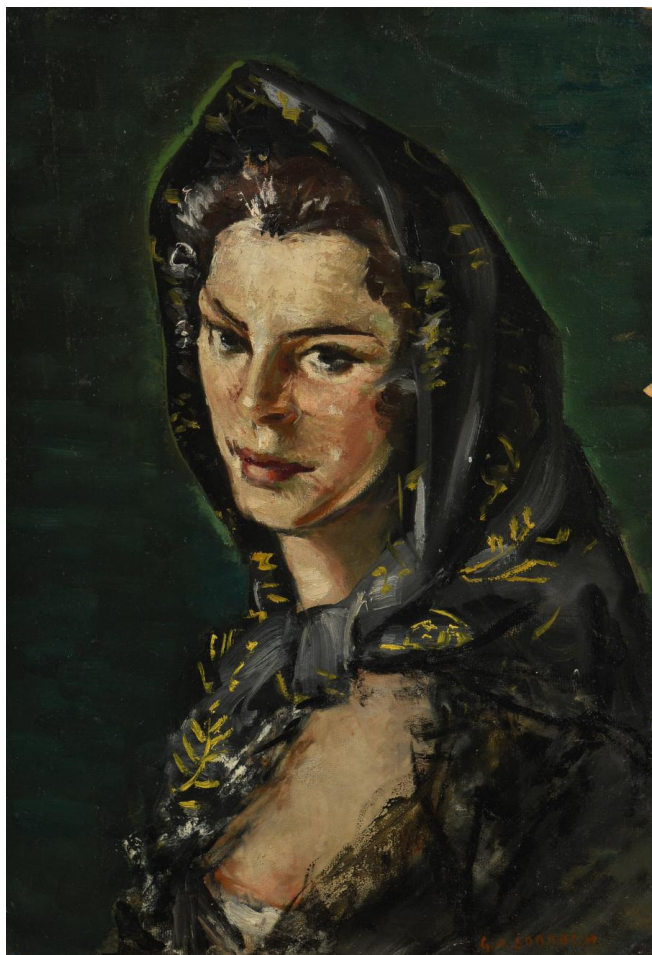

Georges H. Sabbagh

Georges H. Sabbagh

Portrait, Circa 1982

55 x 38 cm

Signed lower right

**Françoise
Livinec**

24,   rue de Penthièvre
75008 Paris

+33 (0)1 40 07 58 09
contact@francoiselivinec.com
www.francoiselivinec.com