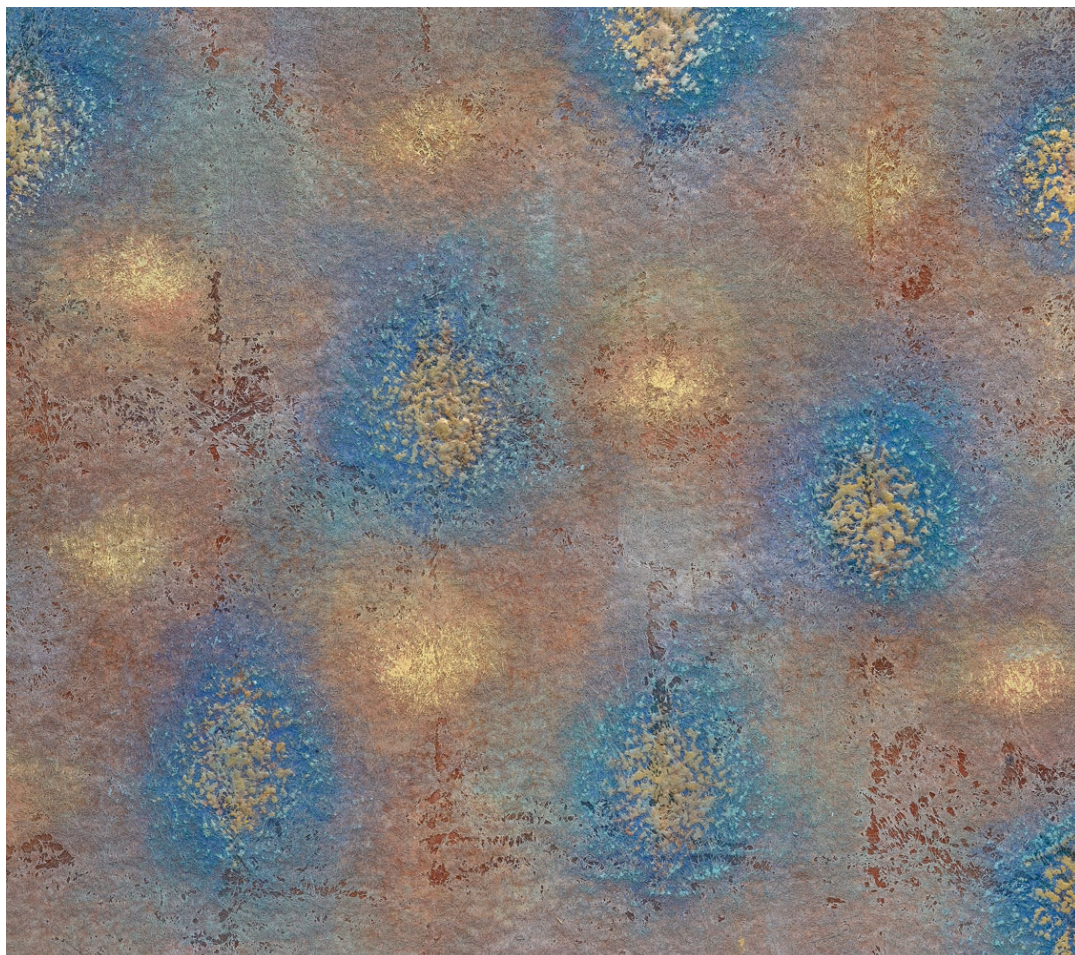

Bang Hai Ja

Bang Hai Ja

Matière-Lumière, 2004 - 2016

Natural pigments on geotextile

INV Nbr. BHJ2004_2