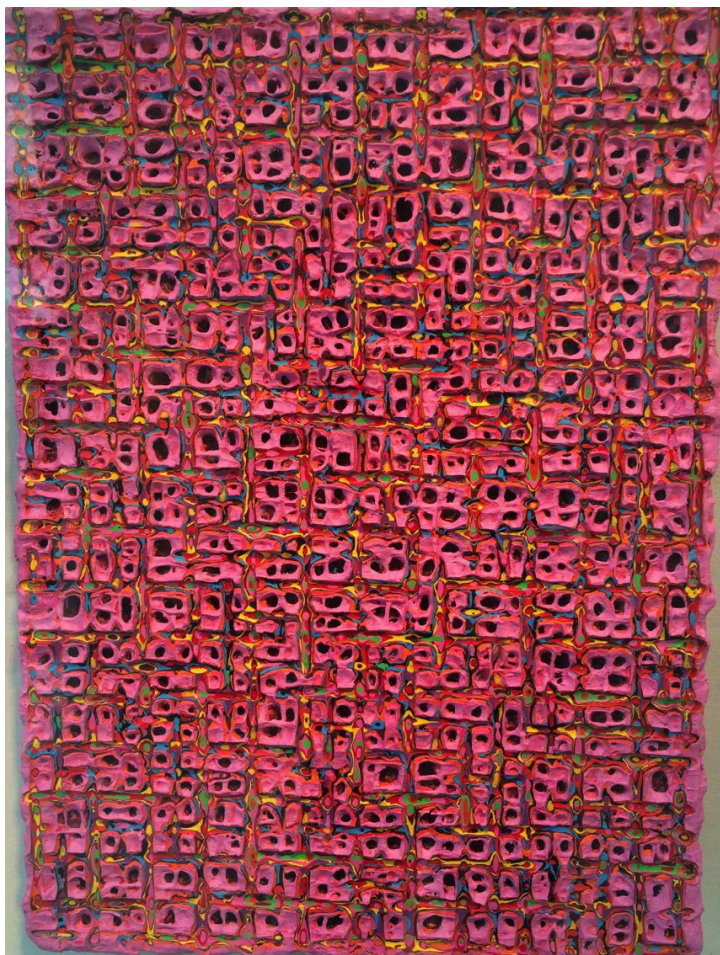

Sans titre, 2006

Mixed technique on canvas

97 x 192 cm

Signed on the back

INV Nbr. WSY15120009

**Françoise
Livinec**

24, rue de Penthièvre
75008 Paris

+33 (0)1 40 07 58 09
contact@francoiselivinec.com
www.francoiselivinec.com

Kim Tae Ho

Kim Tae Ho

Internal Rhythm 2010-36, 2010

Acrylic on canvas

34 x 25 cm

INV Nbr. KTH_2010_2

**Françoise
Livinec**

24, rue de Penthièvre
75008 Paris