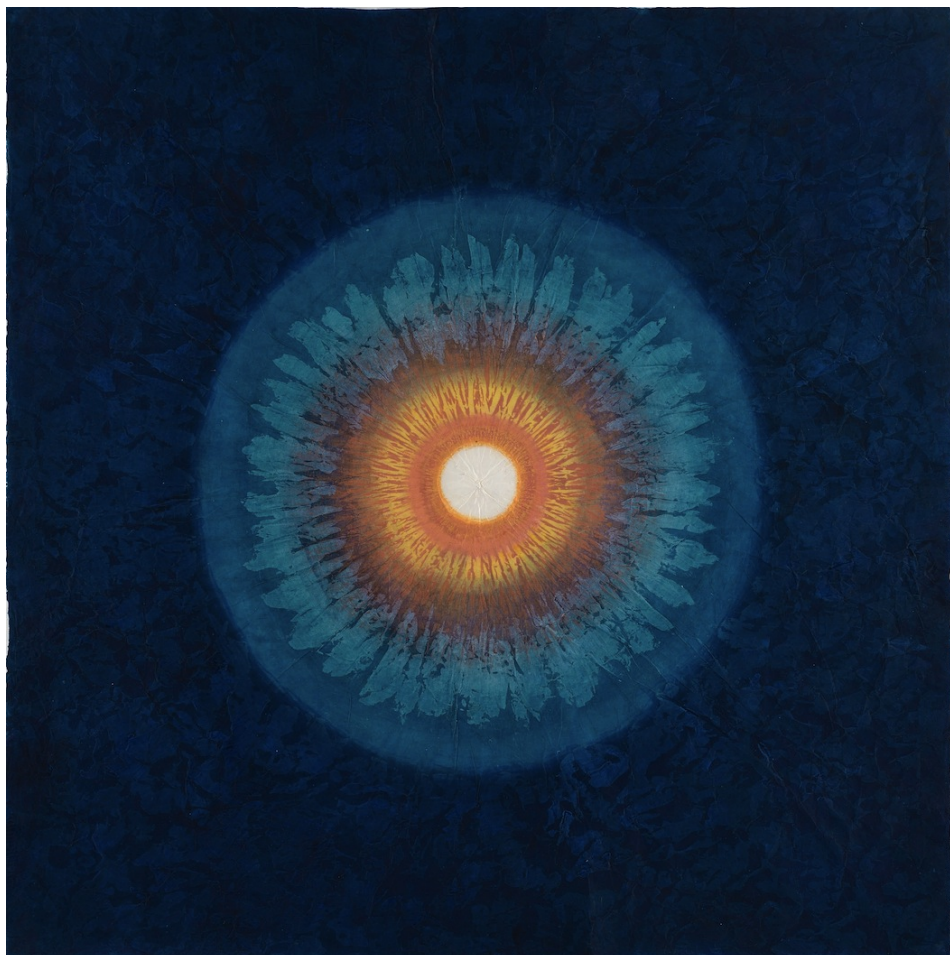

Exhibition View

Rythmes

Bang Hai Ja, Won Sou-Yeol, Kim Tae Ho

Exhibition View

Rythmes

Bang Hai Ja, Won Sou-Yeol, Kim Tae Ho

Exhibition View

Rythmes

Bang Hai Ja, Won Sou-Yeol, Kim Tae Ho

Bang Hai Ja

Bang Hai Ja

Naissance de lumière, 2014

Natural pigments on paper

127 x 127 cm

Signed on the back

INV Nbr. BHJ_2014_1