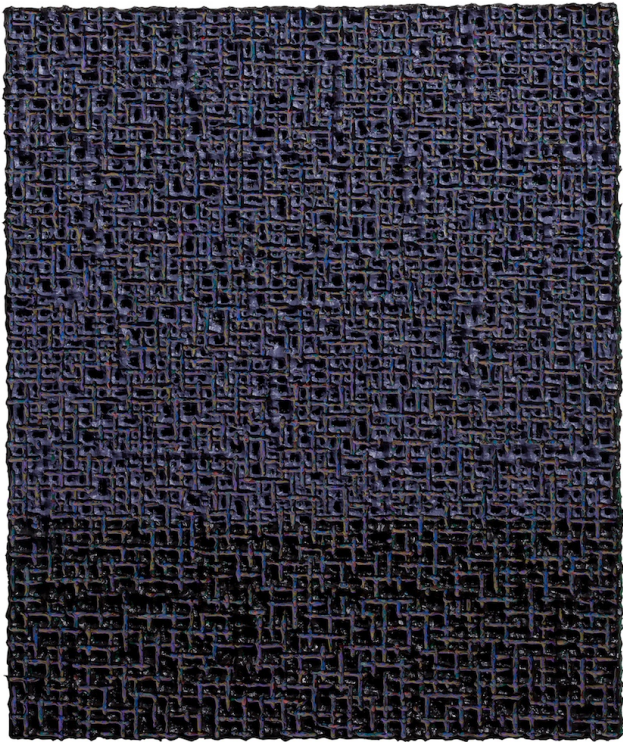

Rythmes

Bang Hai Ja, Won Sou-Yeol, Kim Tae Ho

From 02 December 2016 to 18 February 2017

Opening date 01 December 2016

Press Release

The Matignon Gallery highlights the works of three historical Korean artists : Bang Hai Ja, Kim Tae Ho et Won Sou Yeol.