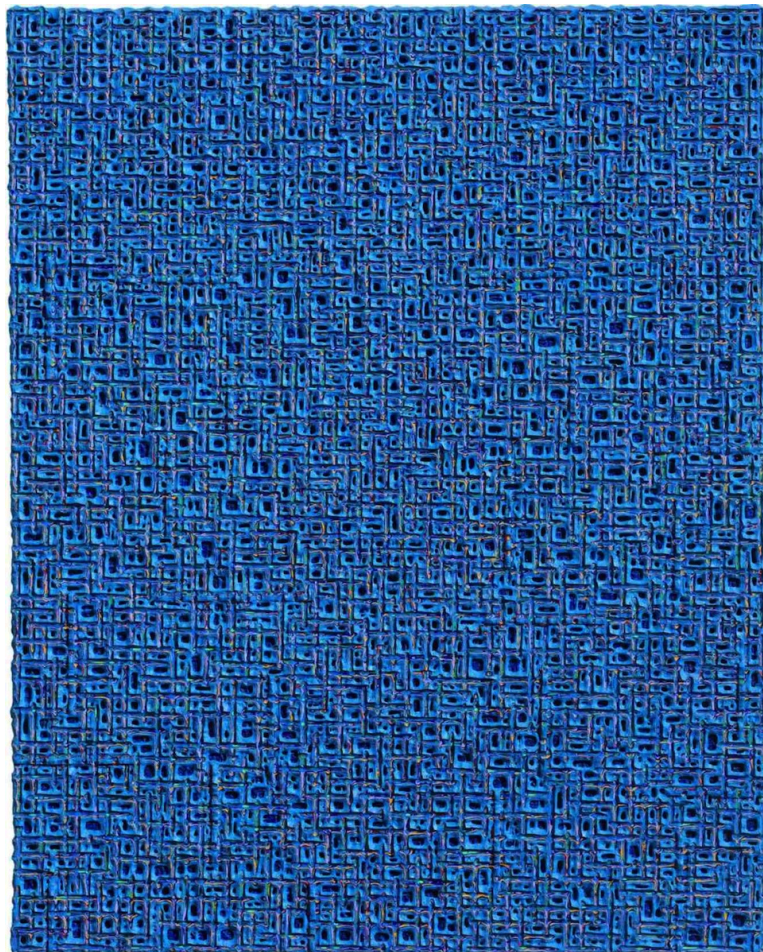

Kim Tae Ho

Kim Tae Ho

Internal Rhythm 2015-9, 2015

Acrylic on canvas

91,5 x 73 cm

Signed on the back

INV Nbr. KTH16010001