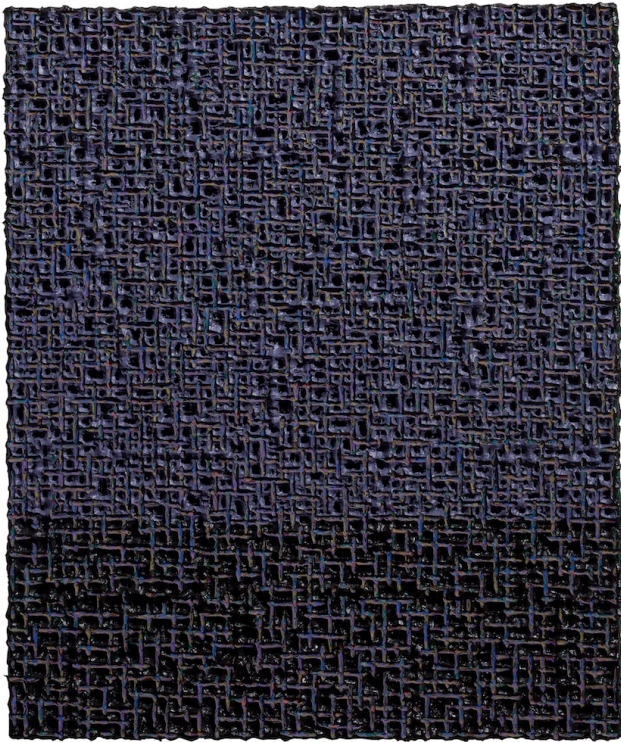

Rythmes

Bang Hai Ja, Won Sou-Yeol, Kim Tae Ho

From 02 December 2016 to 18 February 2017

Opening date 01 December 2016

Press Release

The Matignon Gallery highlights the works of three historical Korean artists : Bang Hai Ja, Kim Tae Ho et Won Sou Yeol.