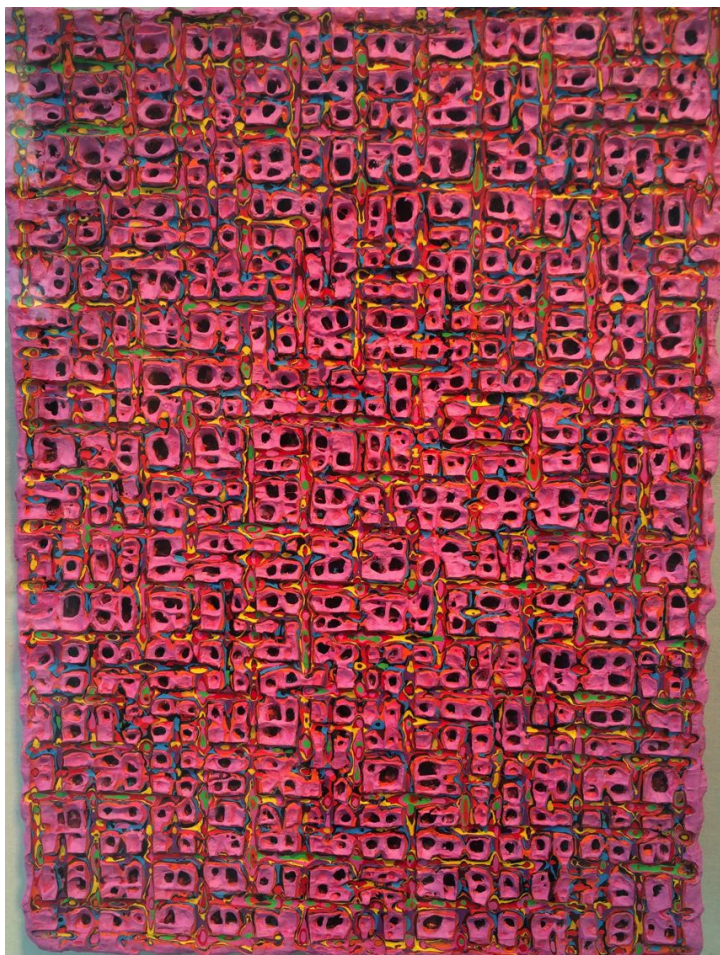

97 x 192 cm

Signed on the back

INV Nbr. WSY15120009

**Françoise
Livinec**

24, rue de Penthièvre
75008 Paris

+33 (0)1 40 07 58 09
contact@francoiselivinec.com
www.francoiselivinec.com

Kim Tae Ho

Kim Tae Ho