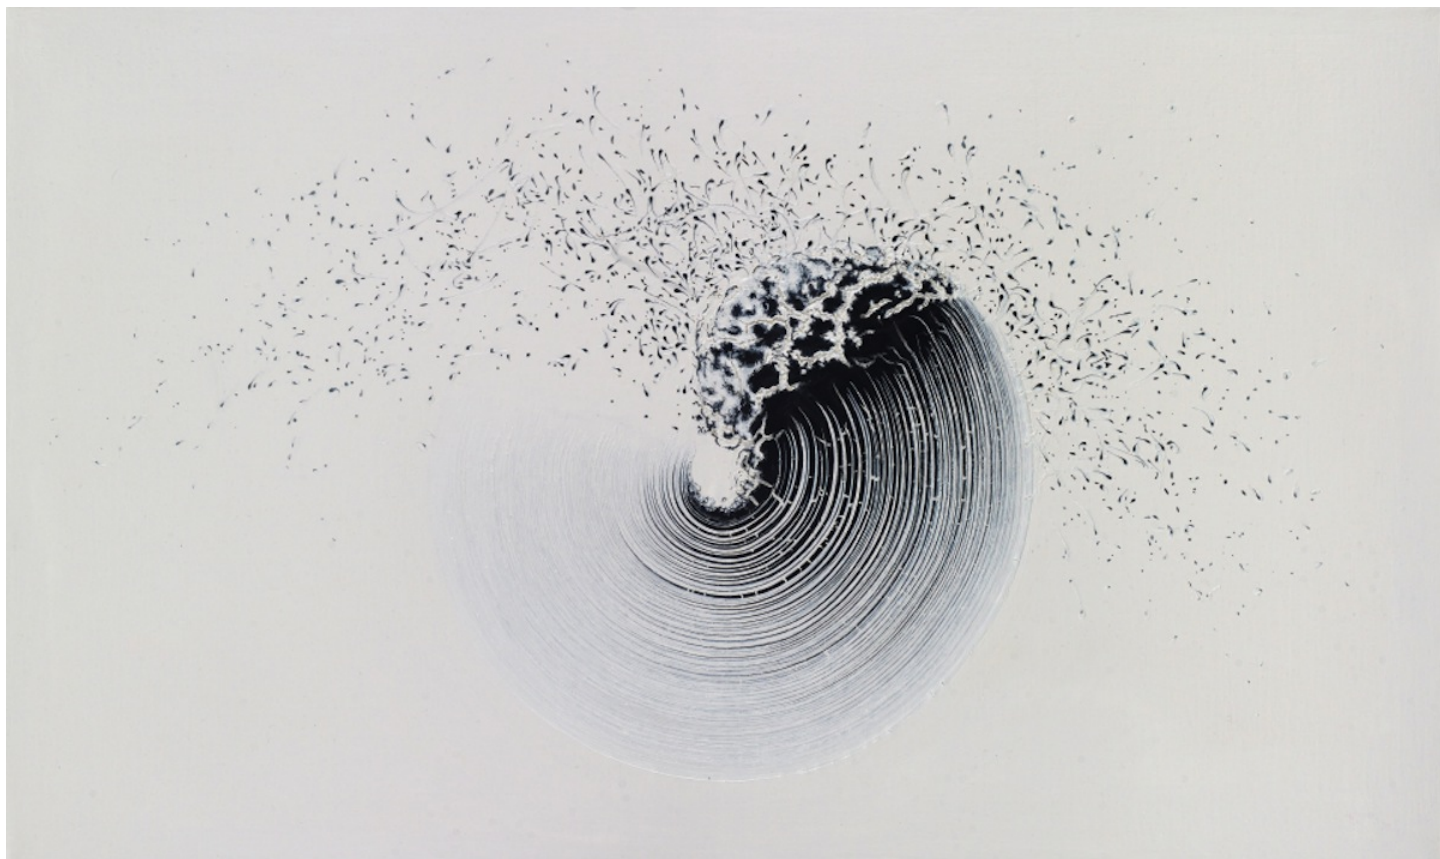

Won Sou-Yeol

Won Sou-Yeol

Sans titre, 2006

Mixed technique on canvas

97 x 192 cm

Signed on the back

INV Nbr. WSY15120009

**Françoise
Livinec**

24,   rue de Penthièvre
75008 Paris

+33 (0)1 40 07 58 09
contact@francoiselivinec.com
www.francoiselivinec.com