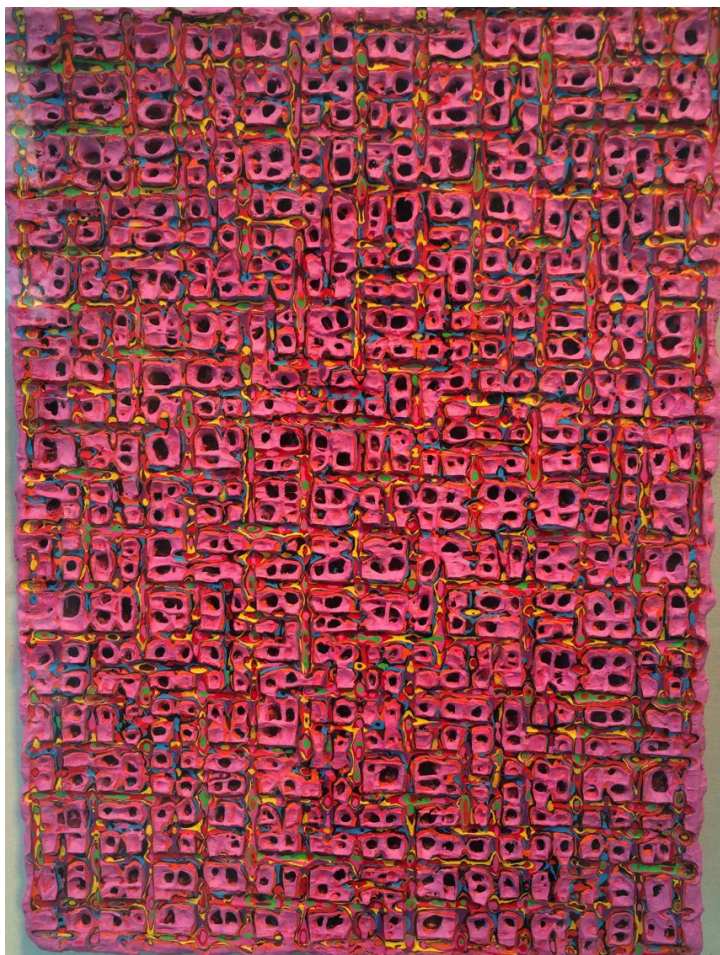

Kim Tae Ho

Kim Tae Ho

Internal Rhythm 2010-36, 2010

Acrylic on canvas

34 x 25 cm

INV Nbr. KTH_2010_2

**Françoise
Livinec**

24,   rue de Penthièvre
75008 Paris

+33 (0)1 40 07 58 09
contact@francoiselivinec.com
www.francoiselivinec.com