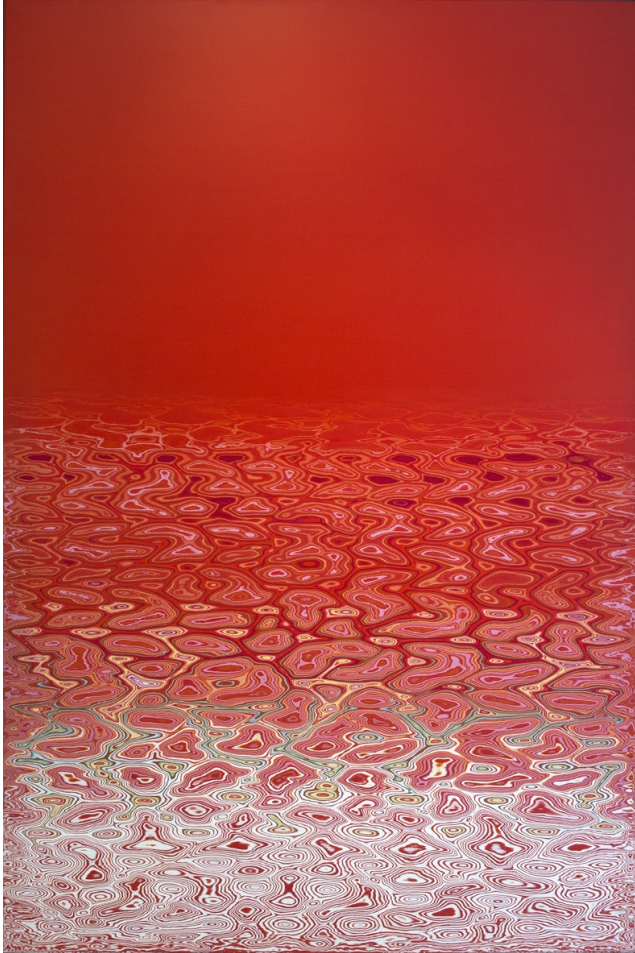

Jang Kwang Bum

Jang Kwang Bum

Reffet R, 2016

Acrylic on canvas and sanding

210 x 140 cm

INV Nbr. JKB2016_41