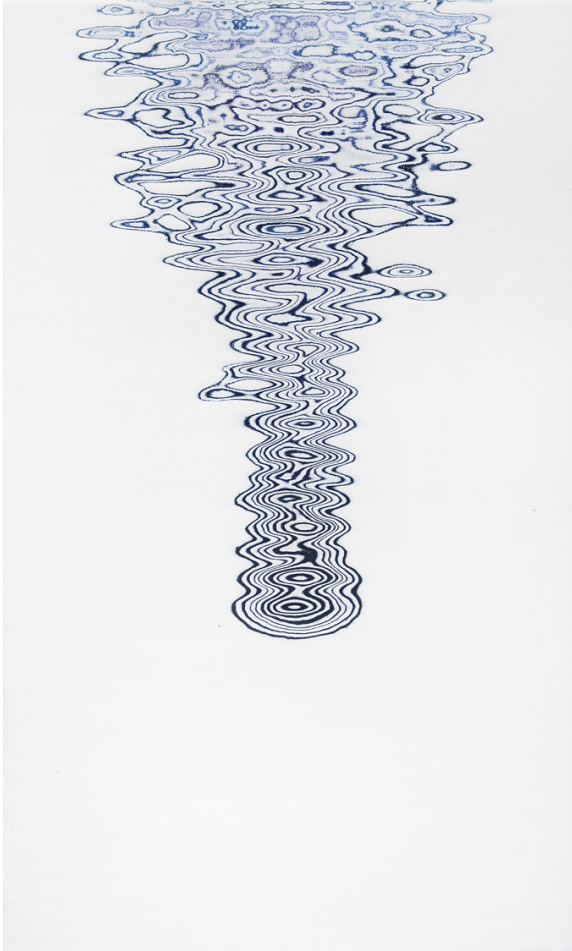

Jang Kwang Bum

Jang Kwang Bum

Reffet B-1, 2016

Acrylic on canvas and sanding

55 x 32 cm

INV Nbr. JKB2016_59