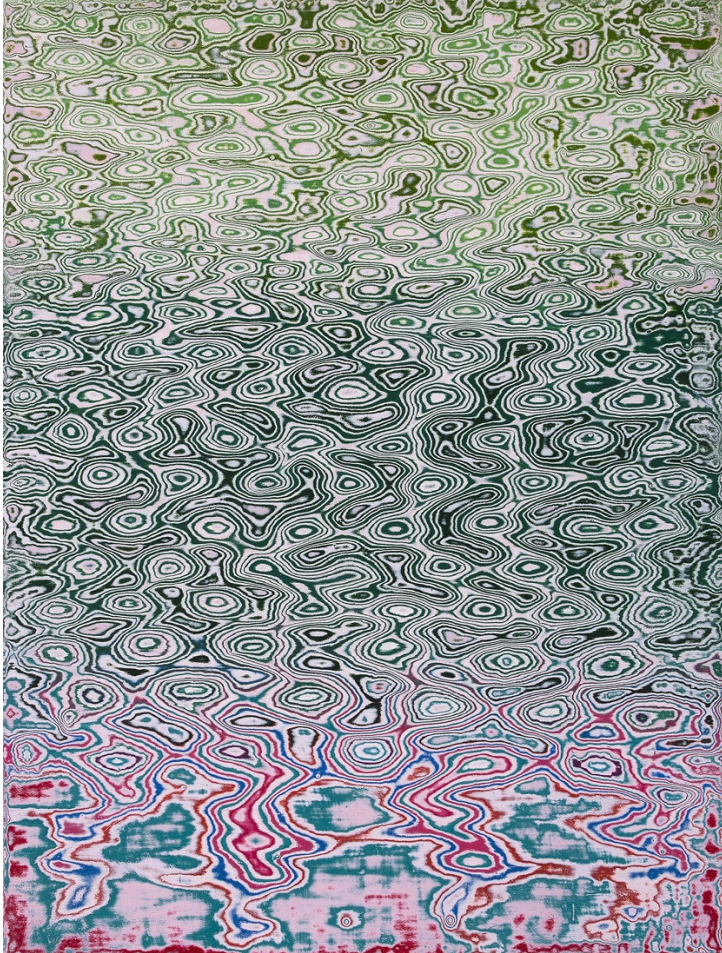

Jang Kwang Bum

Jang Kwang Bum

Reffet B-1, 2016

Acrylic on canvas and sanding

55 x 32 cm

INV Nbr. JKB2016_59

Jang Kwang Bum

Jang Kwang Bum