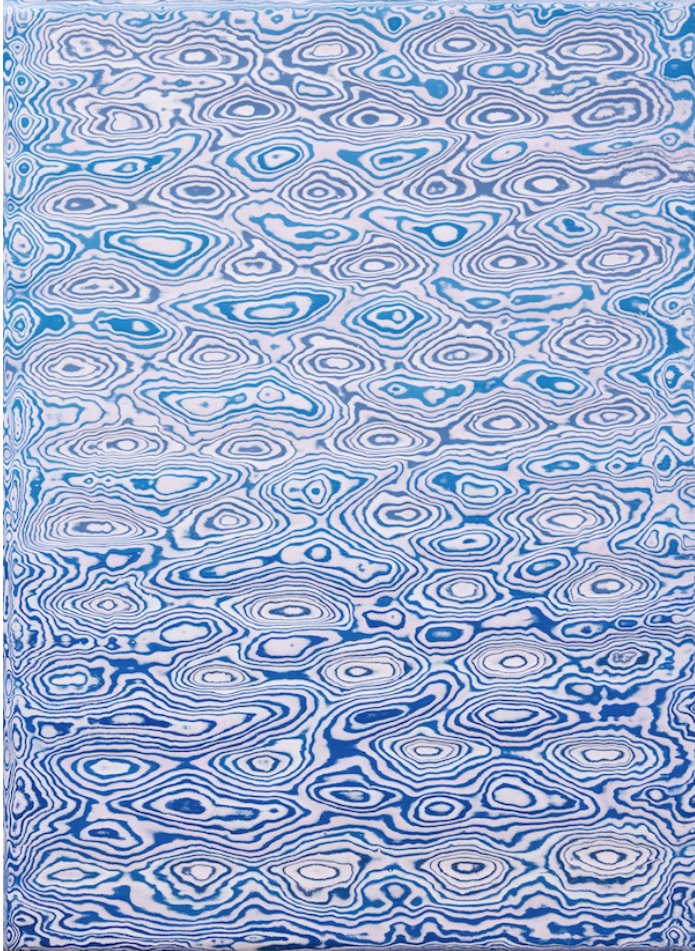

Jang Kwang Bum

Jang Kwang Bum

Reffet B, 2016

Acrylic on canvas and sanding

34 x 23 cm

Signed on the back

INV Nbr. JKB2016_46

Jang Kwang Bum