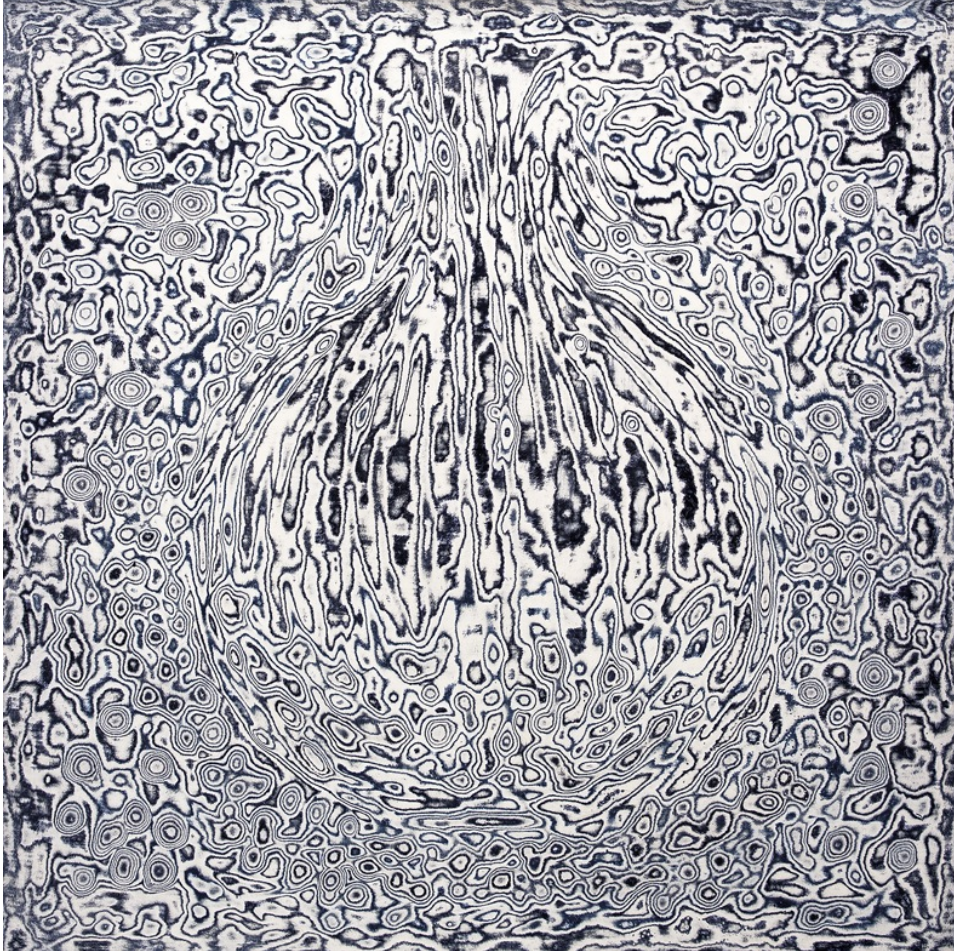

Jang Kwang Bum

Jang Kwang Bum

Reflet B, 2014

Acrylic on canvas and sanding

60 x 60 cm

Signed on the back

INV Nbr. JKB2016_53

**Françoise
Livinec**

24,   rue de Penthièvre
75008 Paris

+33 (0)1 40 07 58 09
contact@francoiselivinec.com
www.francoiselivinec.com