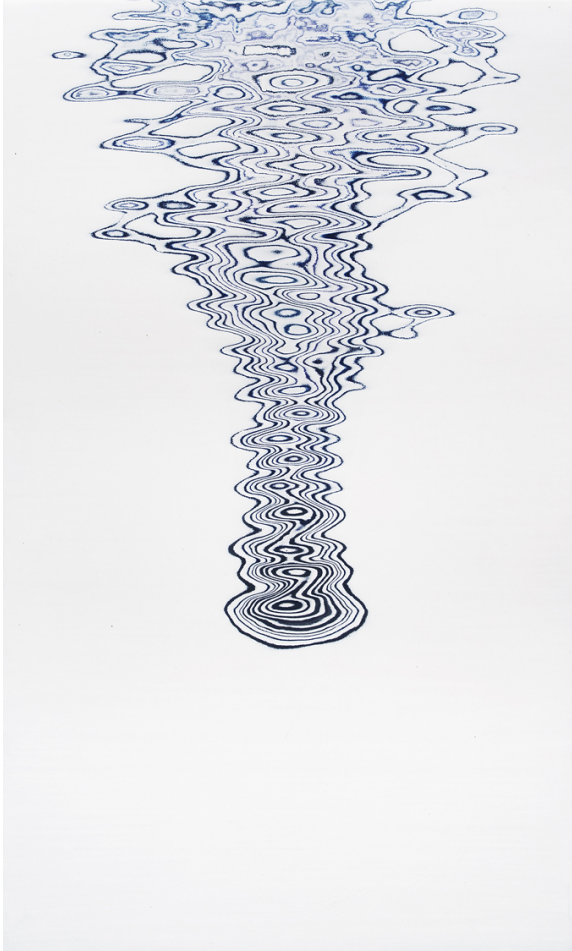

Jang Kwang Bum

Jang Kwang Bum

Reffet B-2, 2016

Acrylic on canvas and sanding

54 x 33 cm

INV Nbr. JKB2016_60

**Françoise
Livinec**

24,   rue de Penthièvre
75008 Paris

+33 (0)1 40 07 58 09
contact@francoiselivinec.com
www.francoiselivinec.com