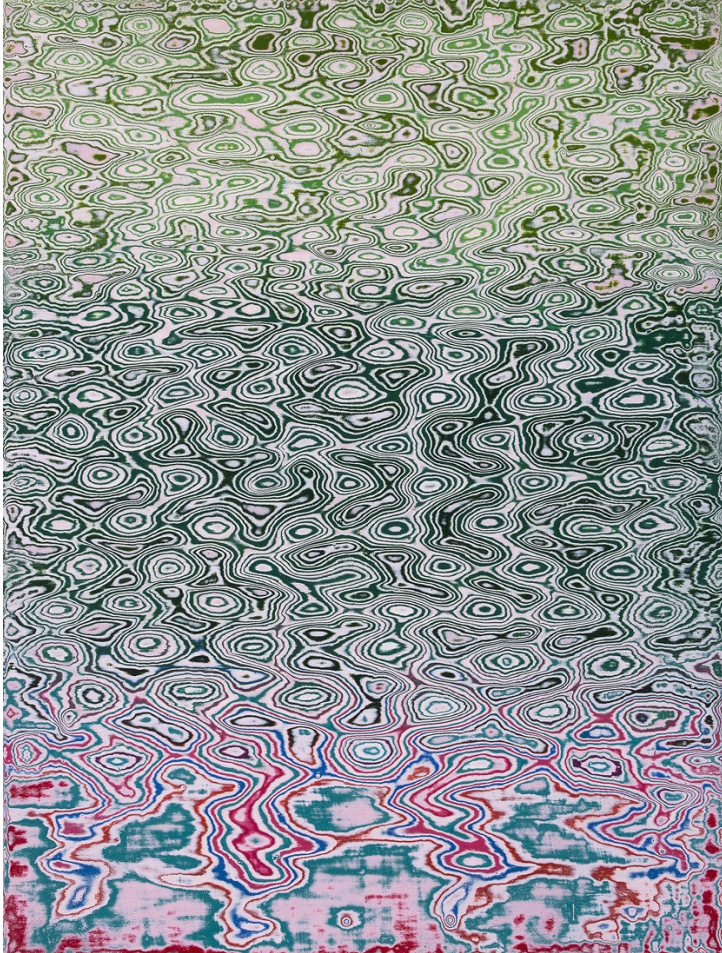

Jang Kwang Bum

Jang Kwang Bum

Reffet RVV, 2016

Acrylic on canvas and sanding

61 x 46 cm

Signed on the back

INV Nbr. JKB2016_63