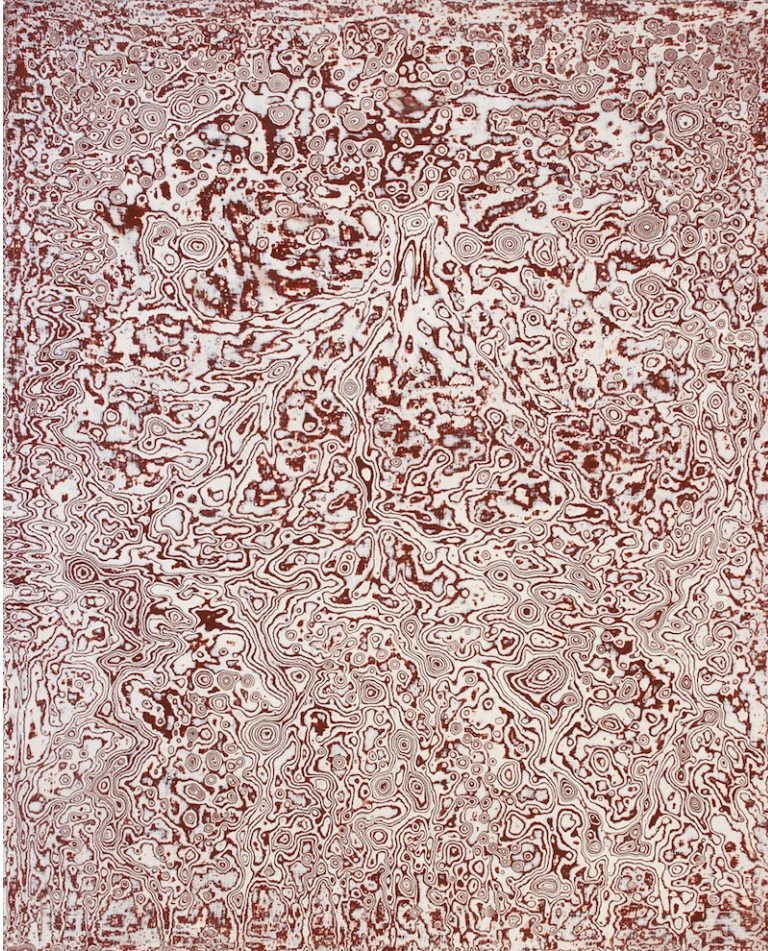

Acrylic on canvas and sanding

54 x 33 cm

INV Nbr. JKB2016_60

**Françoise
Livinec**

24, rue de Penthièvre
75008 Paris

+33 (0)1 40 07 58 09
contact@francoiselivinec.com
www.francoiselivinec.com

Jang Kwang Bum