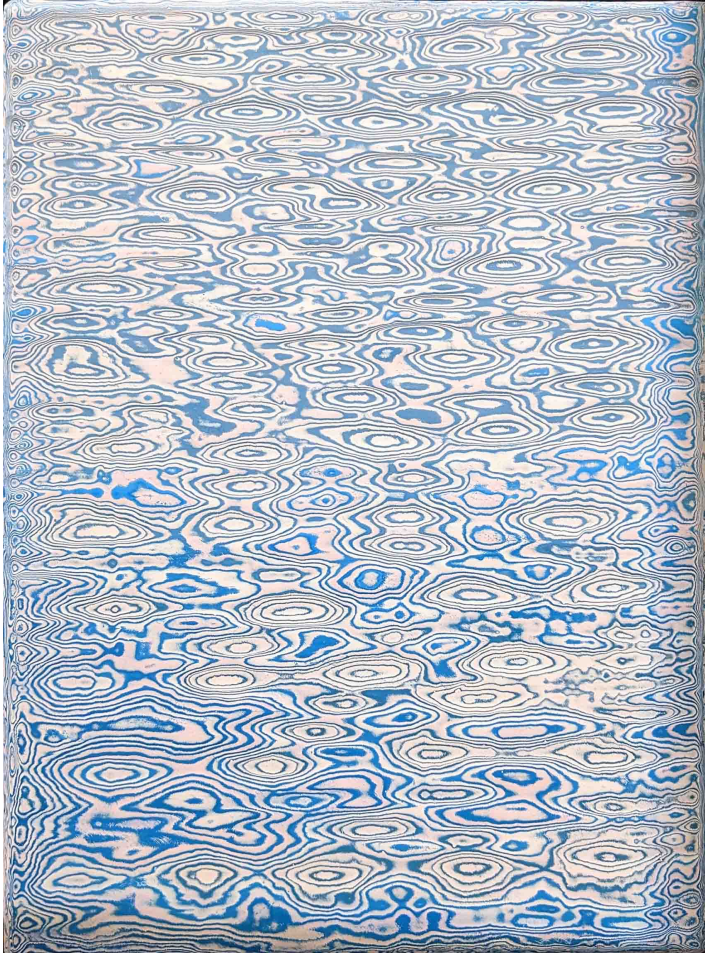

Jang Kwang Bum

Jang Kwang Bum

Reffet R.BB, 2016/2021

Acrylic on canvas and sanding

34 x 23 cm

INV Nbr. JKB2016_56