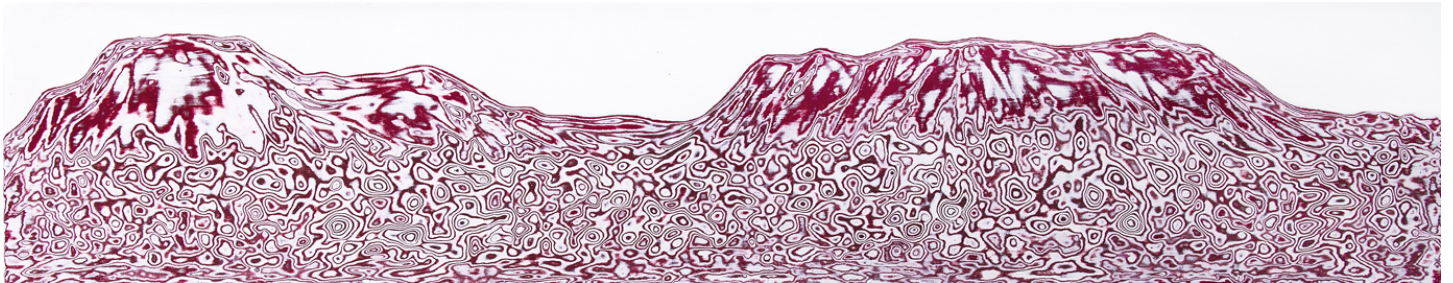

Jardin d'eau

Jang Kwang Bum

From 02 December 2016 to 18 February 2017

Opening date 01 December 2016

Press Release

The Gallery Françoise Livinec is pleased to welcome you to 24, rue de Penthièvre, for the exhibition « Jardin d'eau » by Jang Kwang Bum.

Born in Seoul in 1972, Jang Kwang Bum belongs to a double Korean lineage (Dansaekhwa) and French (Impressionism).

Here he pays tribute to the water garden of Giverny, questioning in turn the frontier between the art of the garden and the pictorial art, beyond figuration and abstraction. This installation opens us to a new poetry by the use of reflections and liquid mirrors.

Jang Kwang-Bum earned a BA in Plastic Arts in Seoul and went to Paris (where he has lived since 2007) to continue his studies, passing by practice to theory, with a doctorate in aesthetics. The artist belongs to a double filiation, both Korean and Western. His works are related to the monochrome, abstract and meditative movement of Dansaekhwa. At the same time, he gets his inspiration from Monet's Impressionist painting through the observation of nature and its many variations of color. His obsession with the visibility of the time that runs out leads him to accumulate many layers of acrylic on the same canvas, and then pursue a thorough work of sanding and removing material. Beyond the wonderfully aesthetic, time materializes and moves before the viewer.