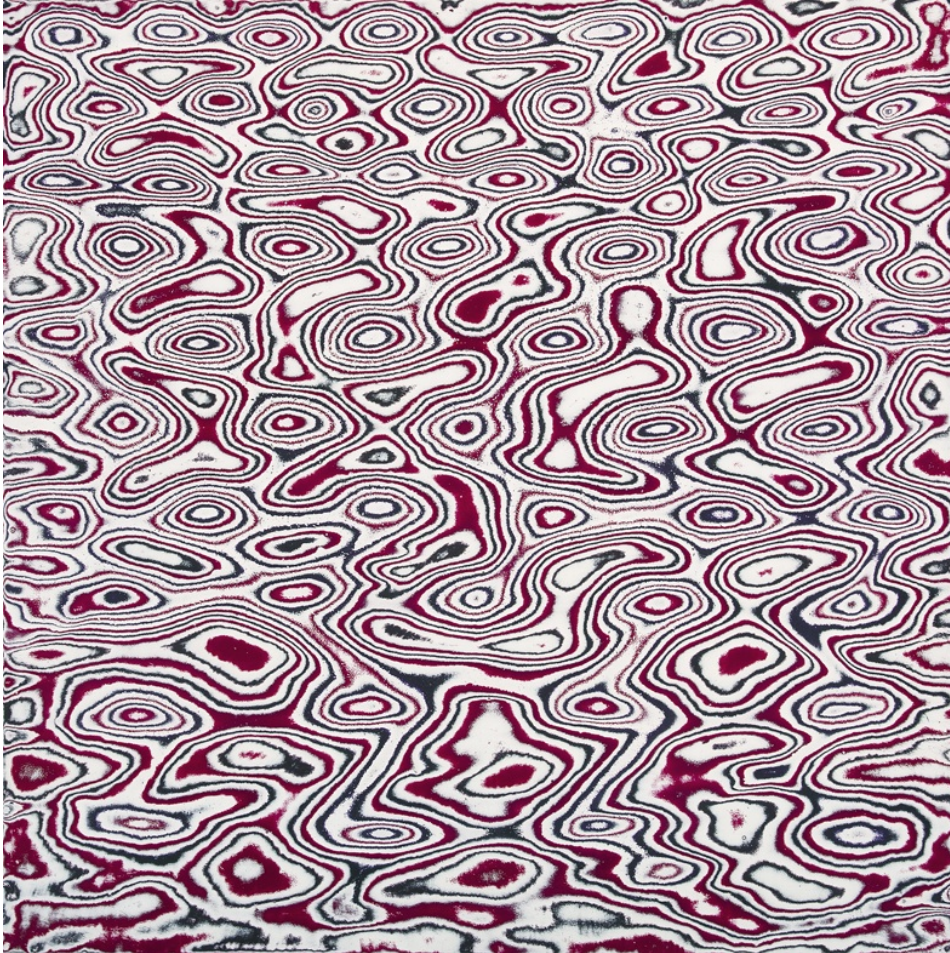

Jang Kwang Bum

Jang Kwang Bum

Reffet R.BB, 2016/2021

Acrylic on canvas and sanding

34 x 23 cm

INV Nbr. JKB2016_57

Jang Kwang Bum

Jang Kwang Bum