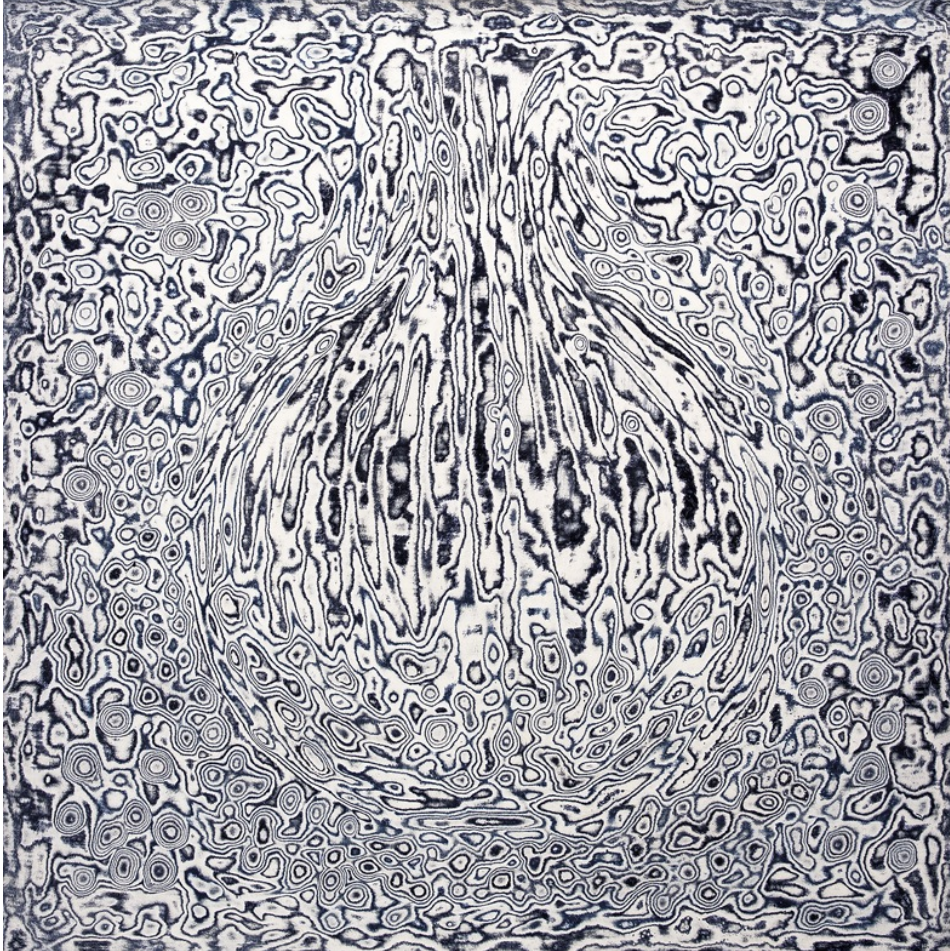

Jang Kwang Bum

Jang Kwang Bum

Reflet B, 2014

Acrylic on canvas and sanding

60 x 60 cm

Signed on the back

INV Nbr. JKB2016_53

**Françoise
Livinec**

24,   rue de Penthièvre
75008 Paris

+33 (0)1 40 07 58 09
contact@francoiselivinec.com
www.francoiselivinec.com