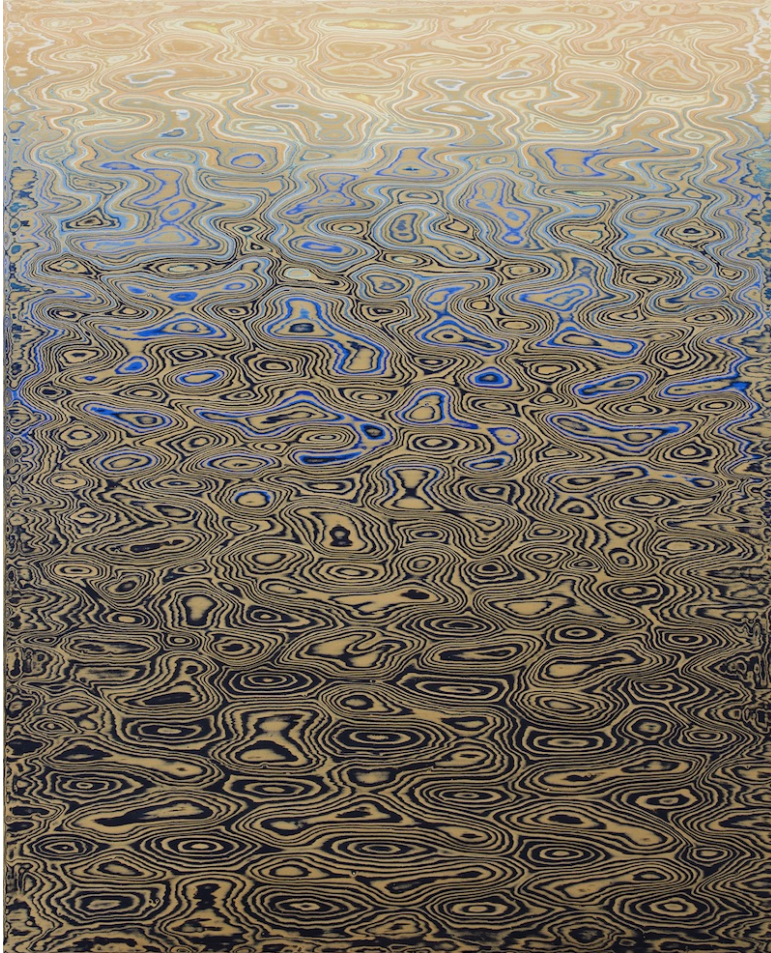

+33 (0)1 40 07 58 09
contact@francoiselivinec.com
www.francoiselivinec.com

Jang Kwang Bum

Jang Kwang Bum

Reffet VD, 2016

Acrylic on canvas and sanding

56 x 38 cm

INV Nbr. JKB2016_55

Jang Kwang Bum