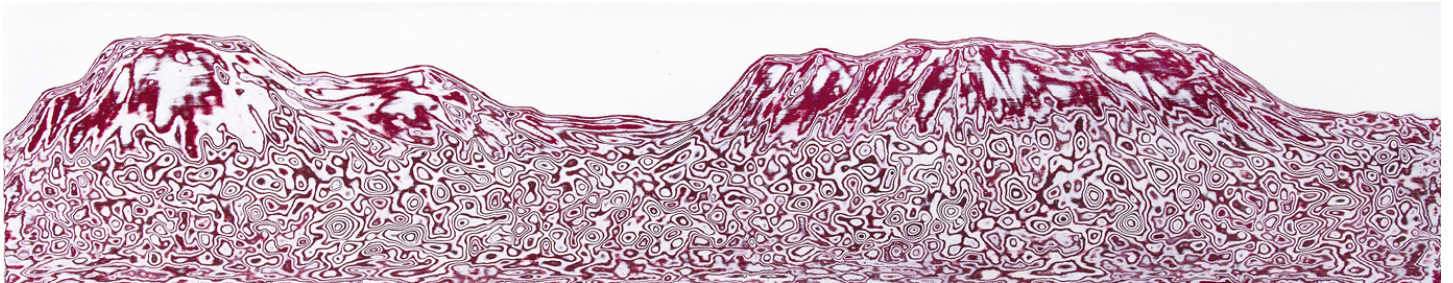

Jardin d'eau

Jang Kwang Bum

From 02 December 2016 to 18 February 2017

Opening date 01 December 2016

Exhibition View

Jardin d'eau

Jang Kwang Bum

Exhibition View