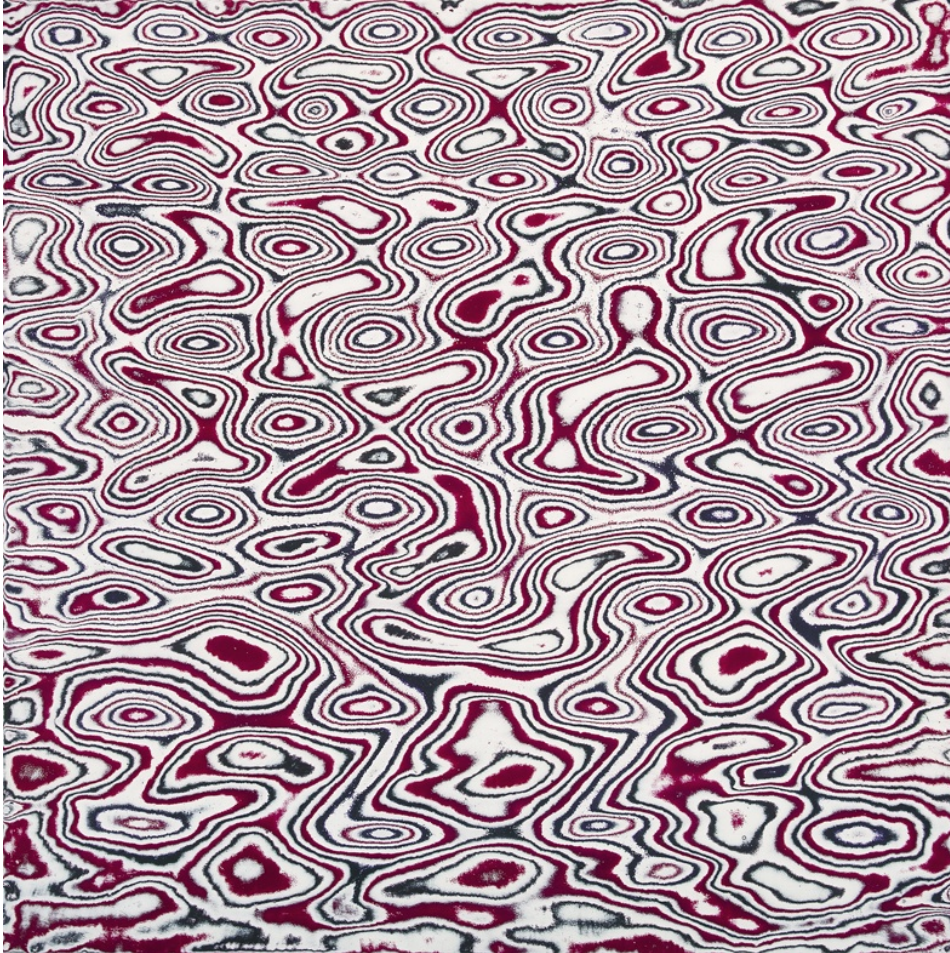

Jang Kwang Bum

Jang Kwang Bum

Reffet R, 2016

Acrylic on canvas, sanding

40 x 40 cm

Signed on the back

INV Nbr. JKB2016_42

**Françoise
Livinec**

24,   rue de Penthièvre
75008 Paris

+33 (0)1 40 07 58 09
contact@francoiselivinec.com
www.francoiselivinec.com