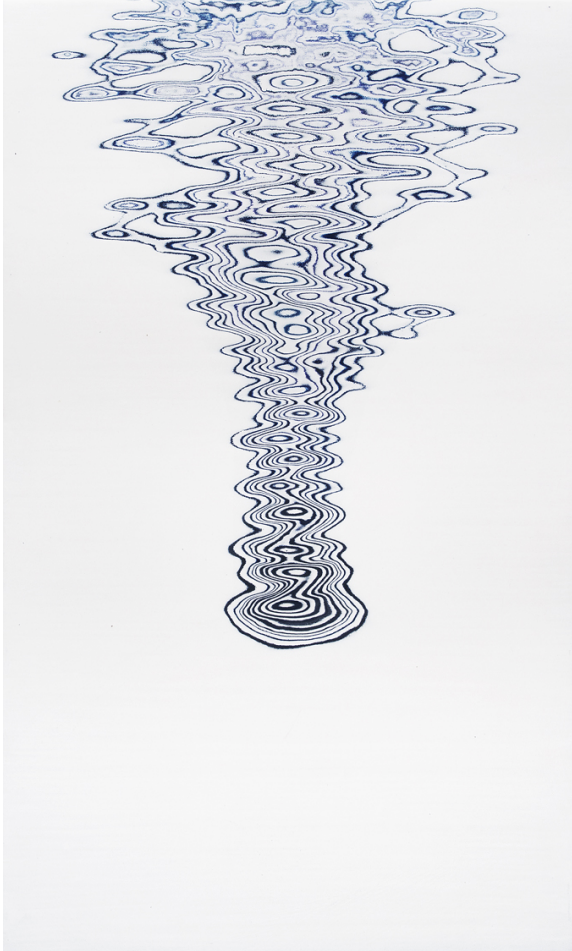

Reffet RVV, 2016

Acrylic on canvas and sanding

61 x 46 cm

Signed on the back

INV Nbr. JKB2016_63

Jang Kwang Bum

Jang Kwang Bum

Reffet B-2, 2016