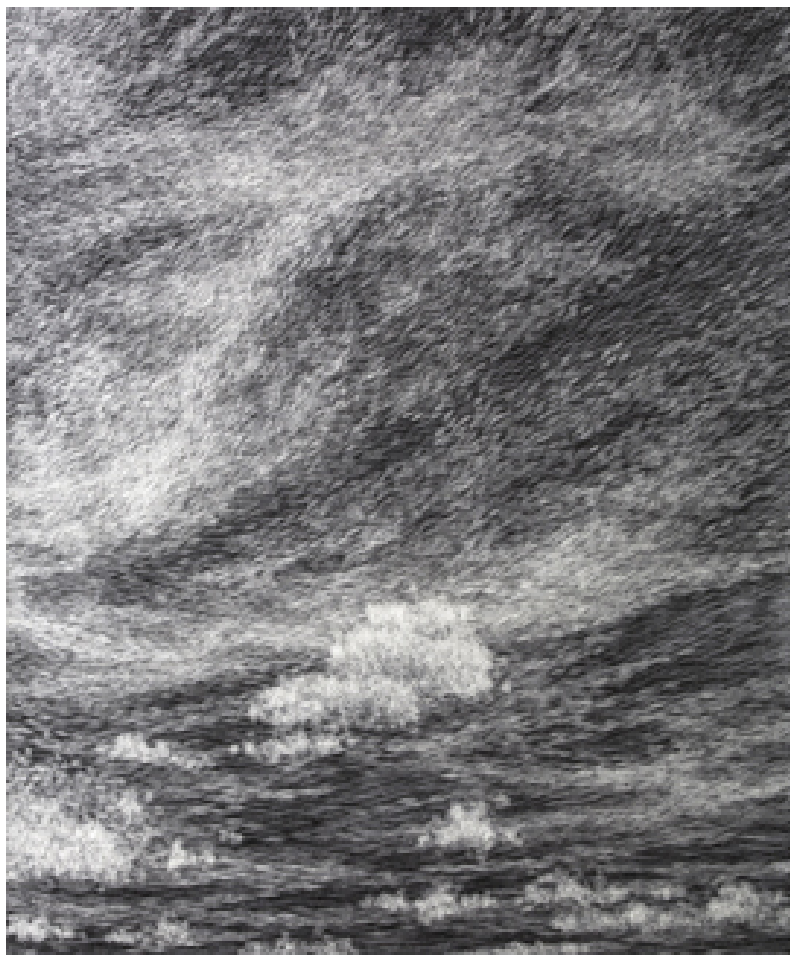

Kang Un

Kang Un

Air and Dream, 2017

Korean paper, dyed paper on canvas

72,7 x 60,6 cm

INV Nbr. KU2017_05