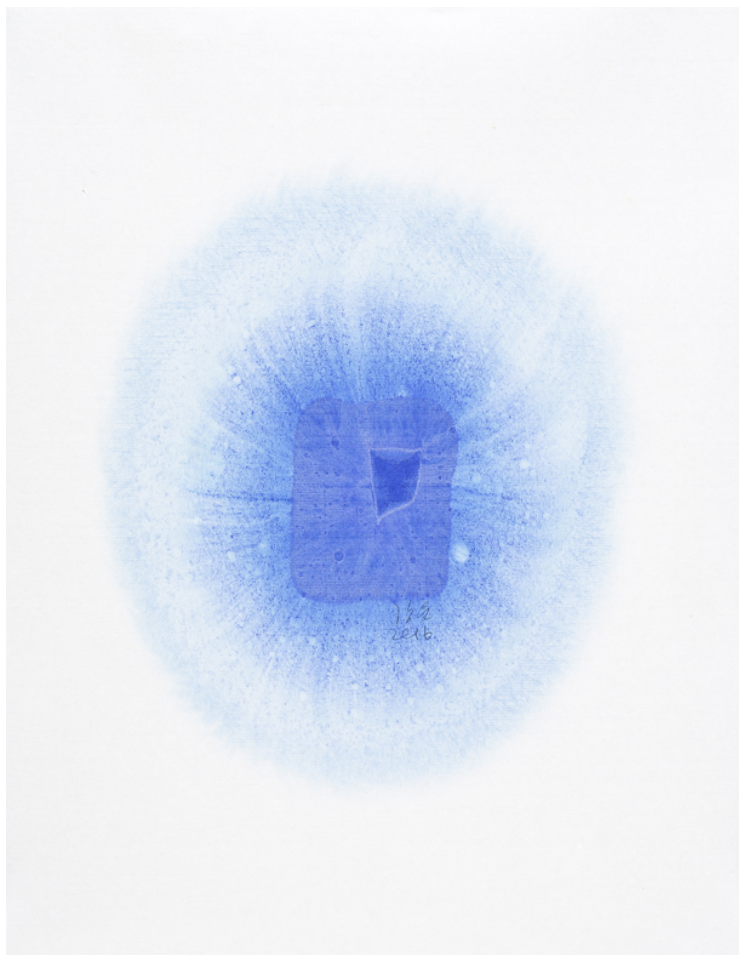

Kang Un

Kang Un

Drawing a stroke on the Water, 2016

Light colored ink on paper

34 x 26 cm

INV Nbr. KU2016_27