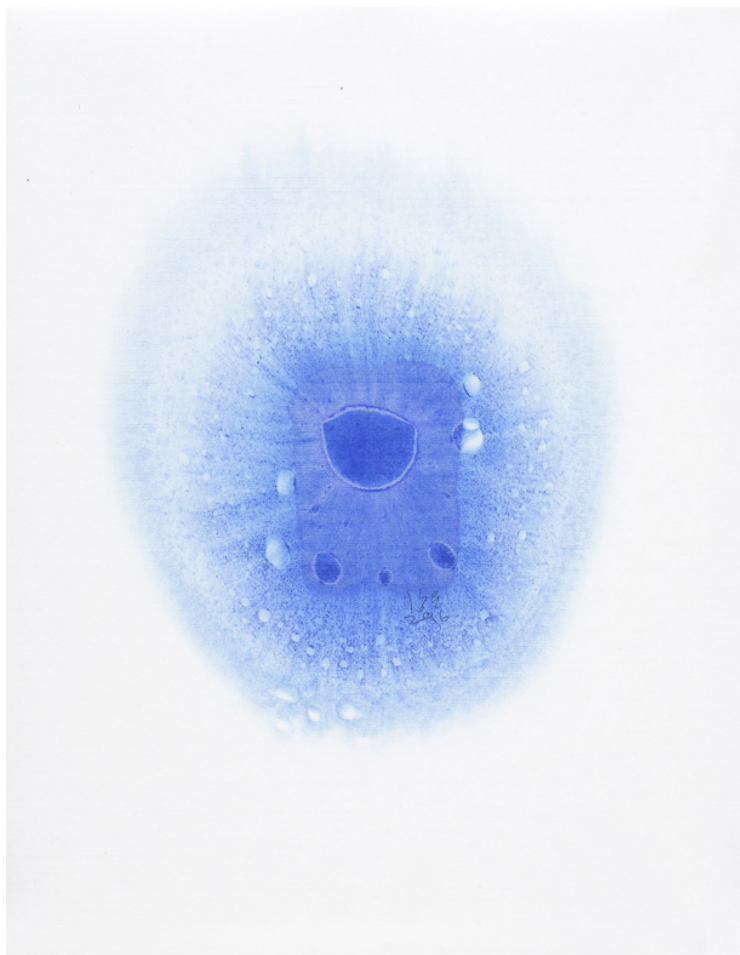

Kang Un

Kang Un

Drawing a stroke on the Water, 2016

Light colored ink on paper

34 x 26 cm

INV Nbr. KU2016_18