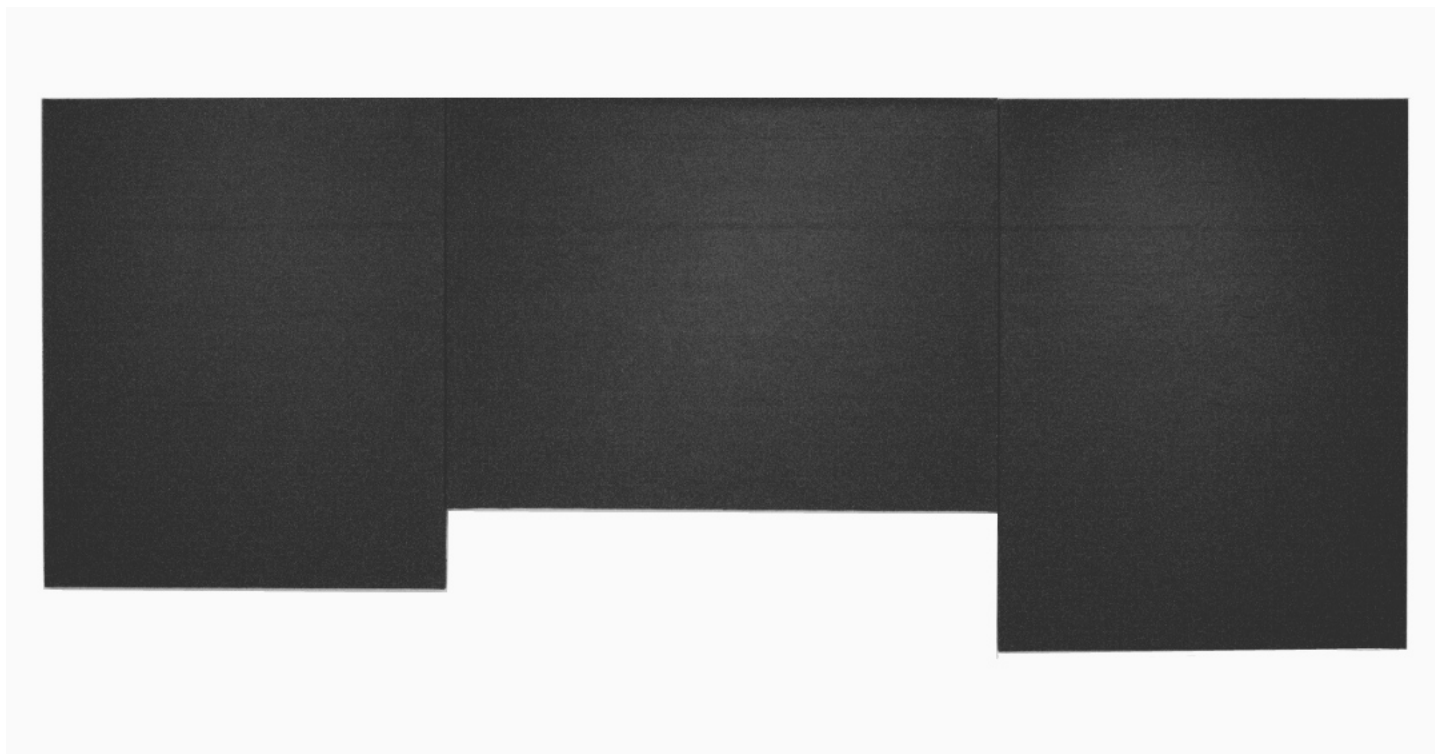

Bernadette Bour

Bernadette Bour

Orphée, 1992

Silk paper, painting and thread on canvas

162 x 330 cm

INV Nbr. BB1992_01