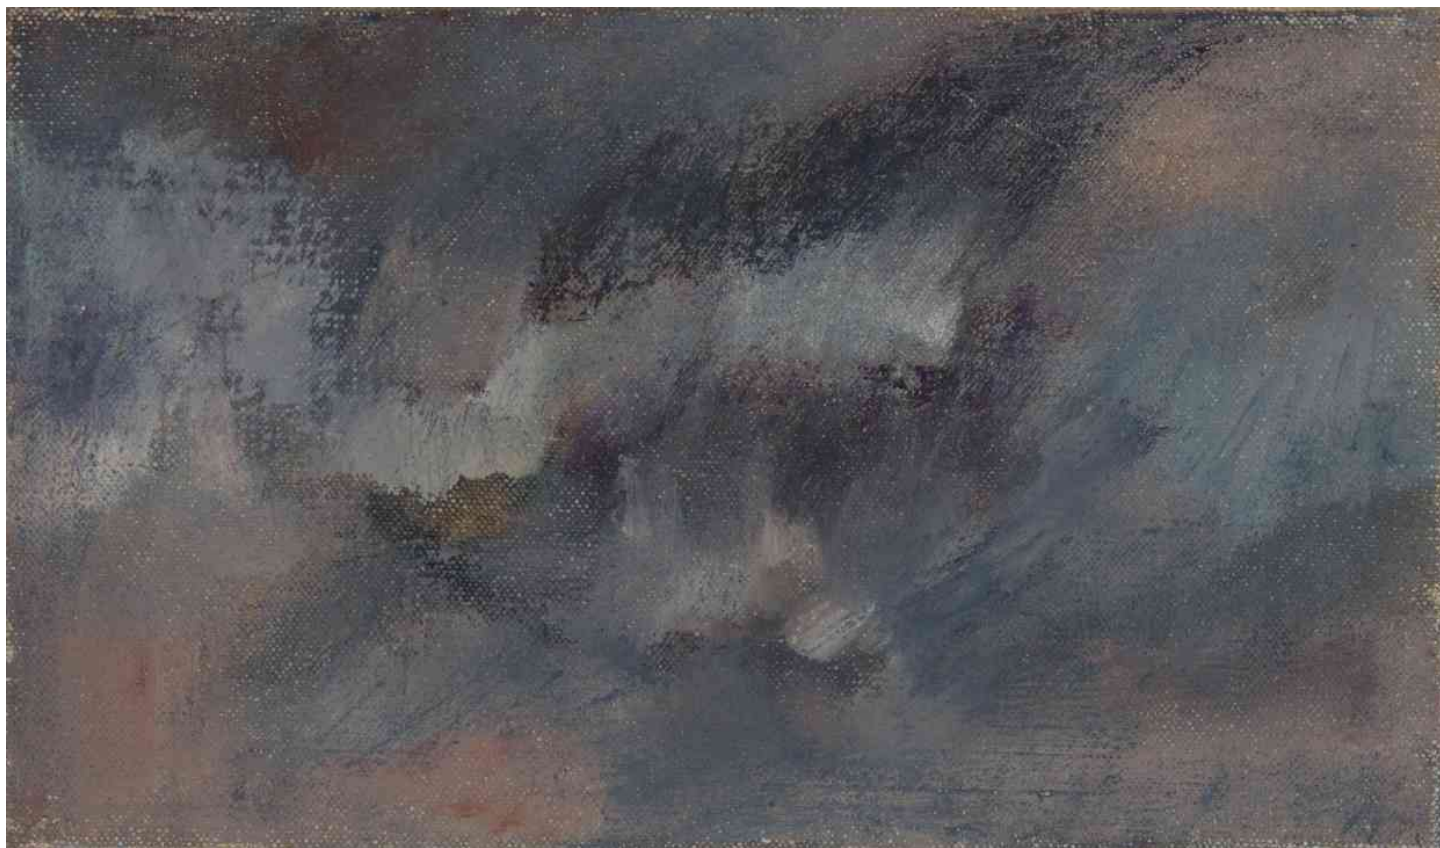

Madeleine Grenier

Madeleine Grenier

Ciel, 1962

Oil on canvas

14 x 24 cm

INV Nbr. MD1962_03

**Françoise
Livinec**

24,   rue de Penthièvre
75008 Paris

+33 (0)1 40 07 58 09
contact@francoiselivinec.com
www.francoiselivinec.com