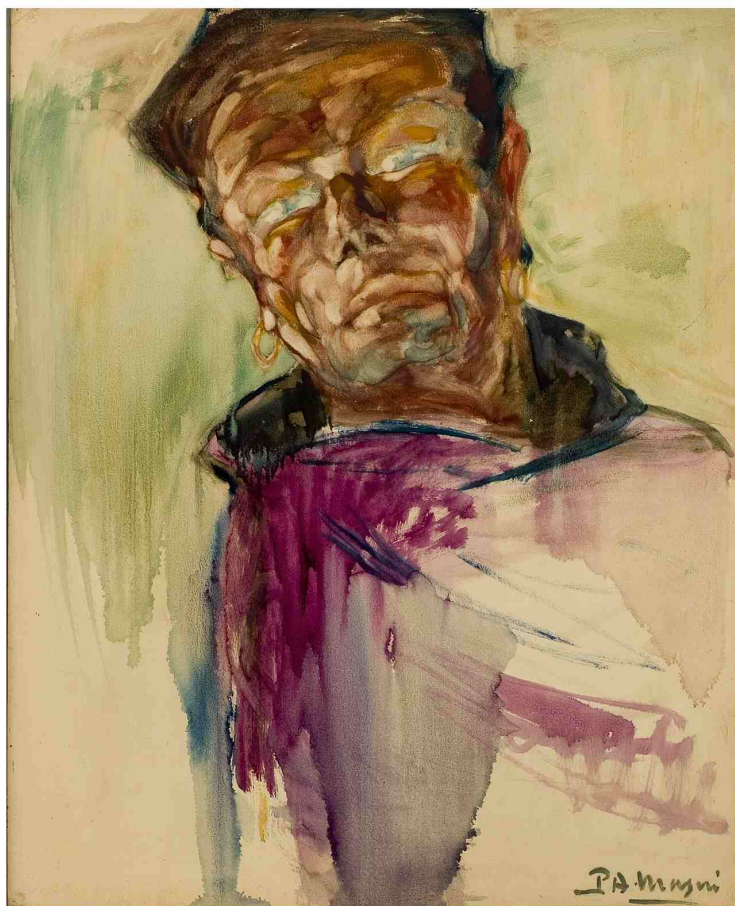

Signed lower right

INV Nbr. XK2003_1

**Françoise
Livinec**

24, rue de Penthièvre
75008 Paris

+33 (0)1 40 07 58 09
contact@francoiselivinec.com
www.francoiselivinec.com

Paul-Auguste Masui

Paul-Auguste Masui

Portrait de marin, 1926