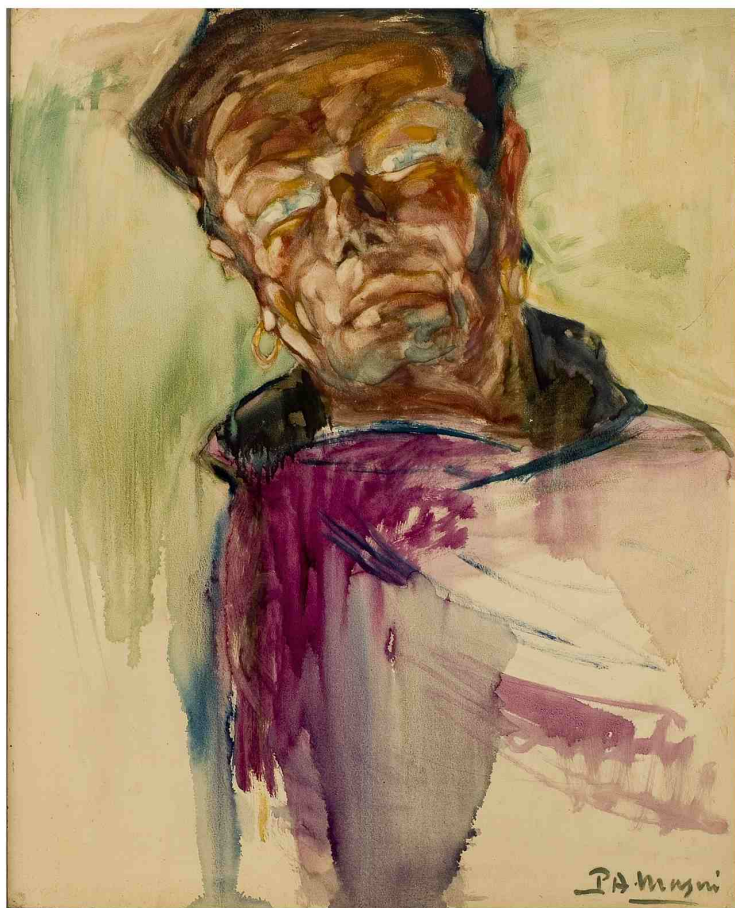

Signed lower right

INV Nbr. XK2003_1

**Françoise
Livinec**

24, rue de Penthièvre
75008 Paris

+33 (0)1 40 07 58 09
contact@francoiselivinec.com
www.francoiselivinec.com

Paul-Auguste Masui

Paul-Auguste Masui

Portrait de marin, 1926