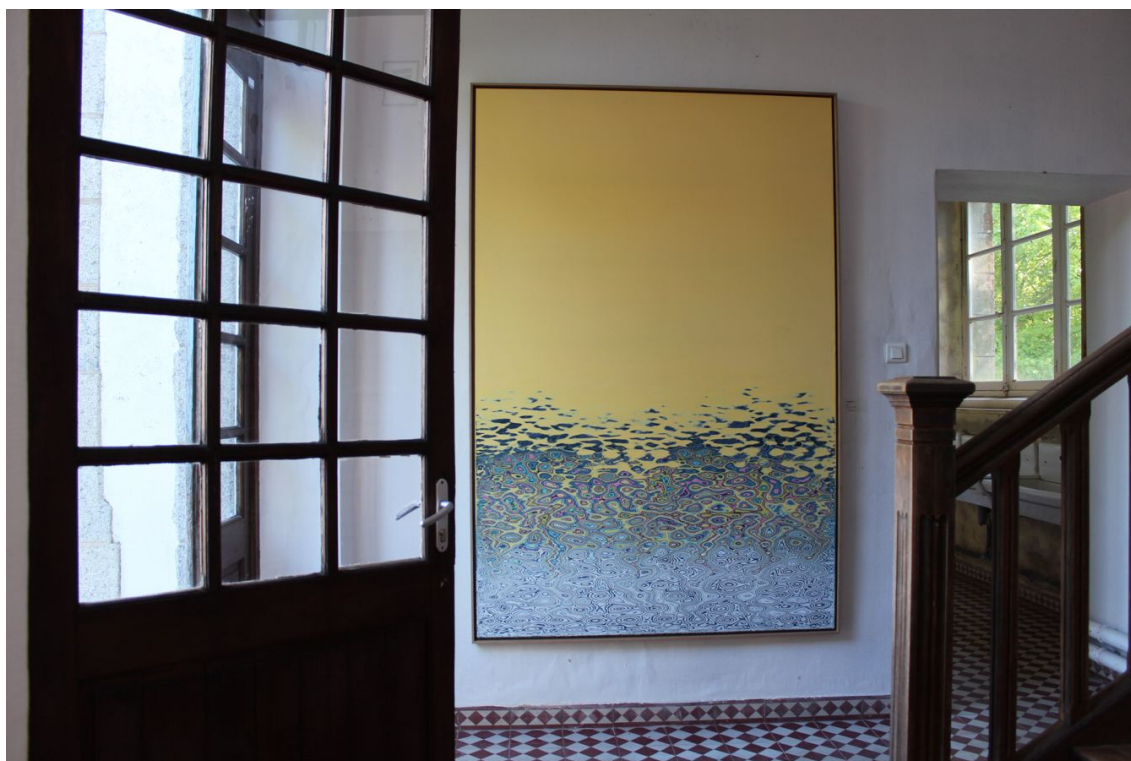

Exhibition View

La Marge au Centre

Thomas Andréa Barbey, Bernadette Bour, Michel Carrade, Jeanne Coppel, Matthieu Dorval, René Duvillier, Germaine Gardey, Madeleine Grenier, Bang Hai Ja, Xavier Krebs, Jang Kwang Bum, Denise Le Dantec, Loic Le Groumellec, Wei Ligang, Nja Mahdaoui, Bai Ming, Bernard Rancillac, Ko Song Hwa, Catherine Viollet, Katarzyna Wiesiolek