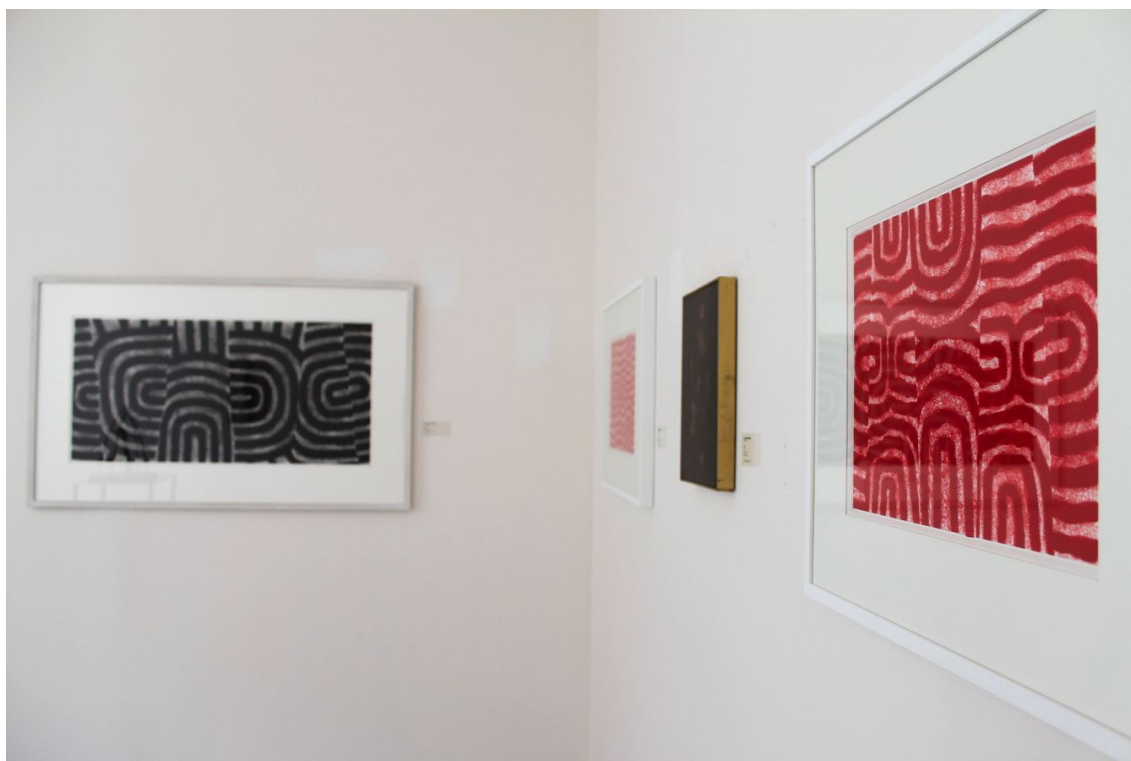

Exhibition View

La Marge au Centre

Thomas Andréa Barbey, Bernadette Bour, Michel Carrade, Jeanne Coppel, Matthieu Dorval, René Duvillier, Germaine Gardey, Madeleine Grenier, Bang Hai Ja, Xavier Krebs, Jang Kwang Bum, Denise Le Dantec, Loic Le Groumellec, Wei Ligang, Nja Mahdaoui, Bai Ming, Bernard Rancillac, Ko Song Hwa, Catherine Viollet, Katarzyna Wiesiolek