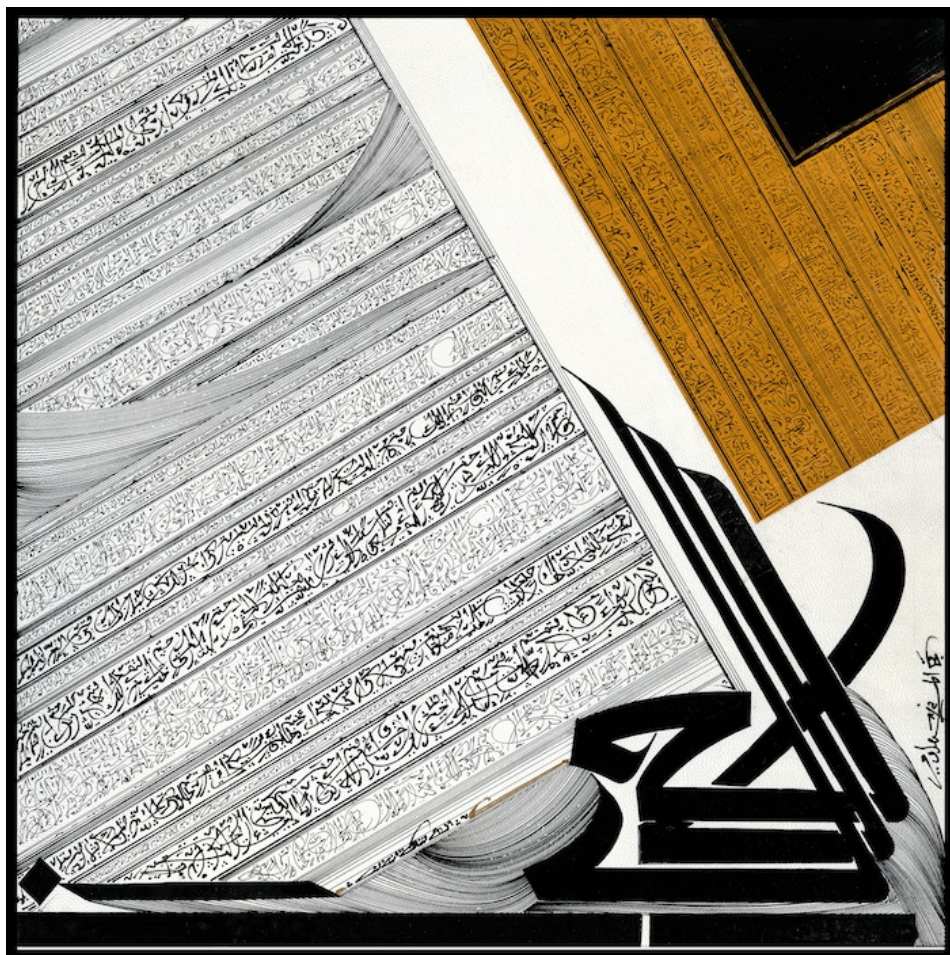

Nja Mahdaoui

Nja Mahdaoui

Ghubar - Carré 9, 2009

ink and acrylic on parchment

40 x 40 cm

INV Nbr. NM2009_03

**Françoise
Livinec**

24,   rue de Penthièvre
75008 Paris

+33 (0)1 40 07 58 09
contact@francoiselivinec.com
www.francoiselivinec.com