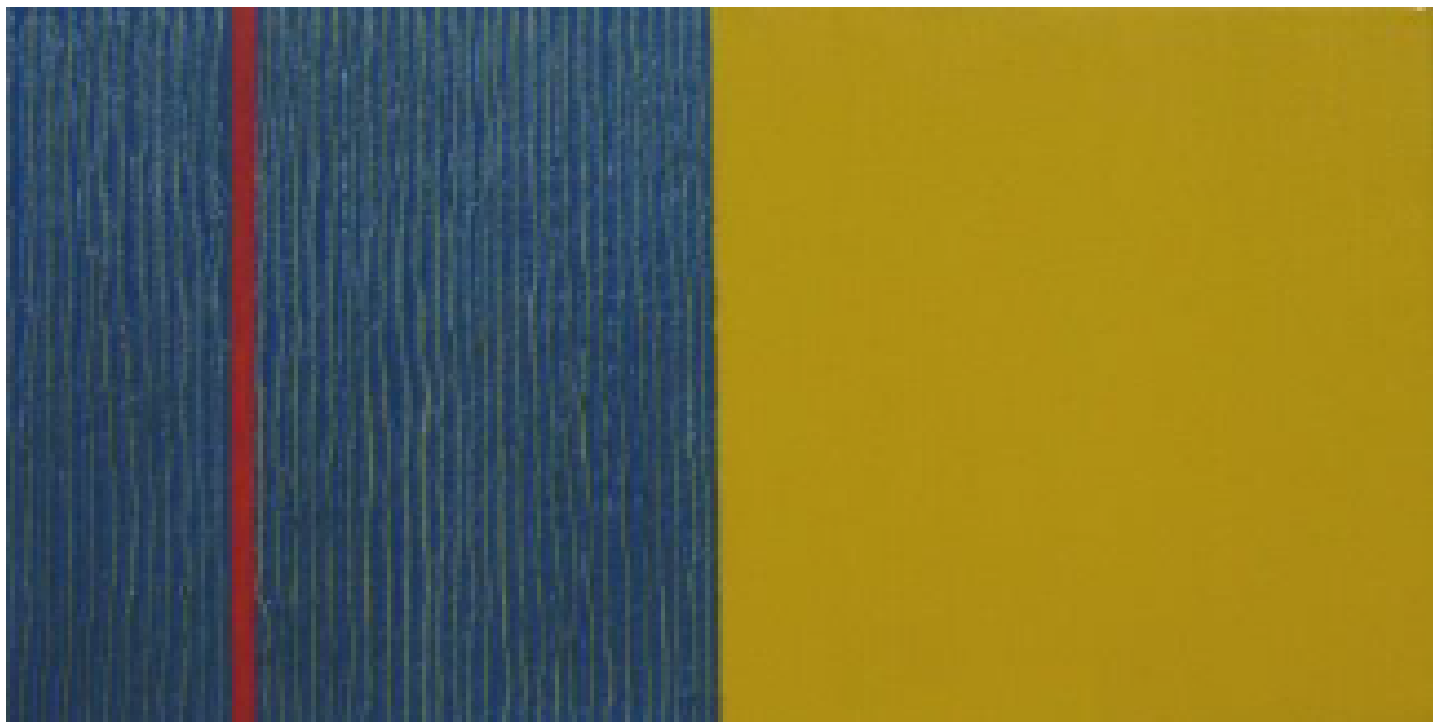

Ko Song Hwa

Ko Song Hwa

Serenite, 2009

Serenite

Oil on canvas

20 x 40 cm

INV Nbr. KSW2009_02