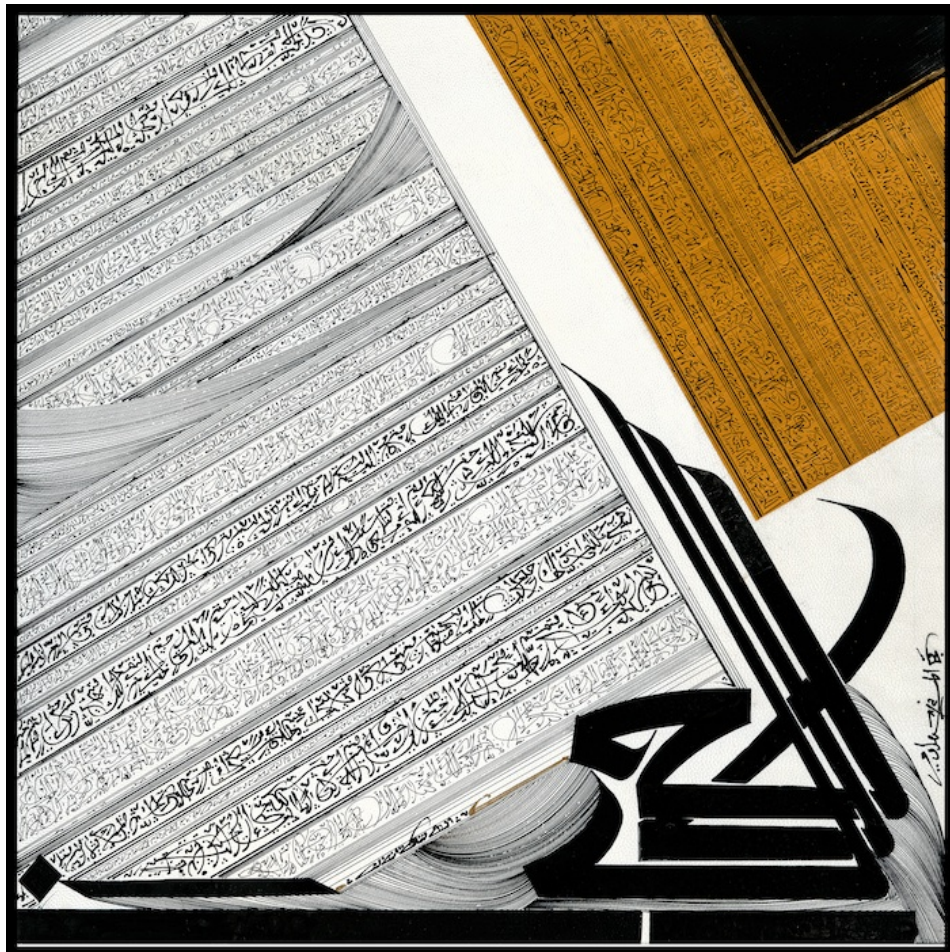

Nja Mahdaoui

Nja Mahdaoui

Ghubar - Carré 9, 2009

ink and acrylic on parchment

40 x 40 cm

INV Nbr. NM2009_03

**Françoise
Livinec**

24, rue de Penthièvre
75008 Paris

+33 (0)1 40 07 58 09
contact@francoiselivinec.com
www.francoiselivinec.com